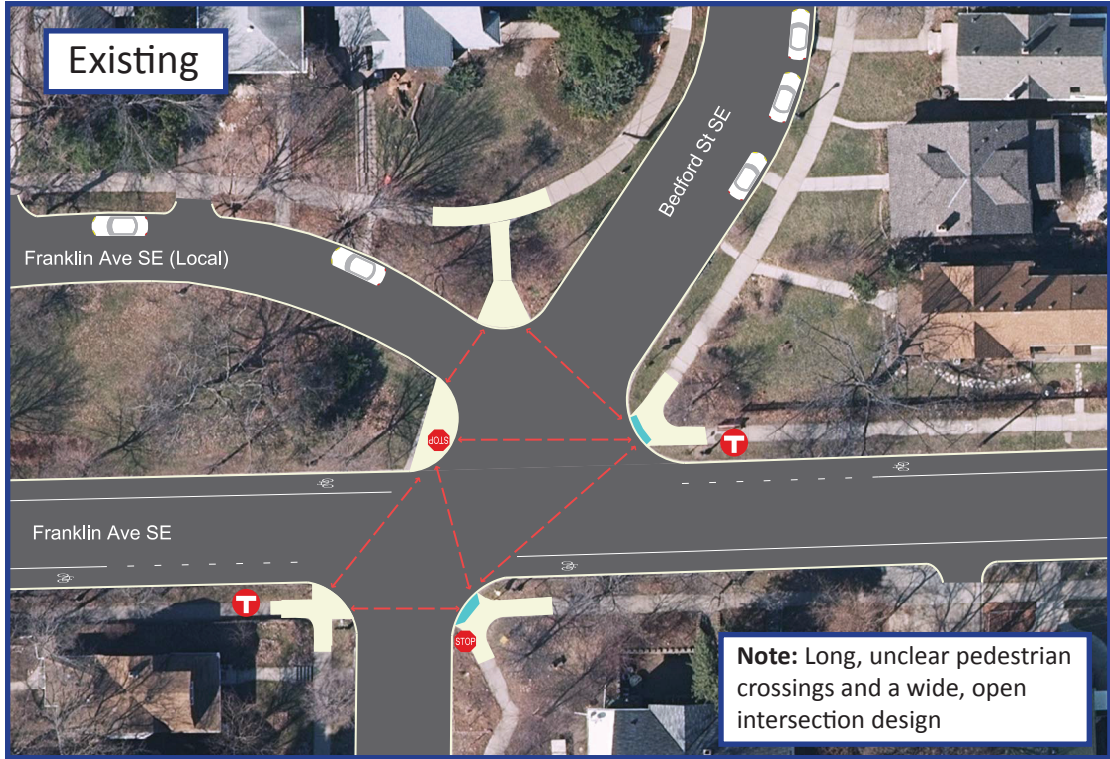

# Franklin Avenue SE & Bedford St SE Intersection Improvements

**Year of Construction:** 2018

**Contact:** Simon Blenski, 612-673-5012  
simon.blenski@minneapolismn.gov

**Note:** Concepts are for illustrative purposes only