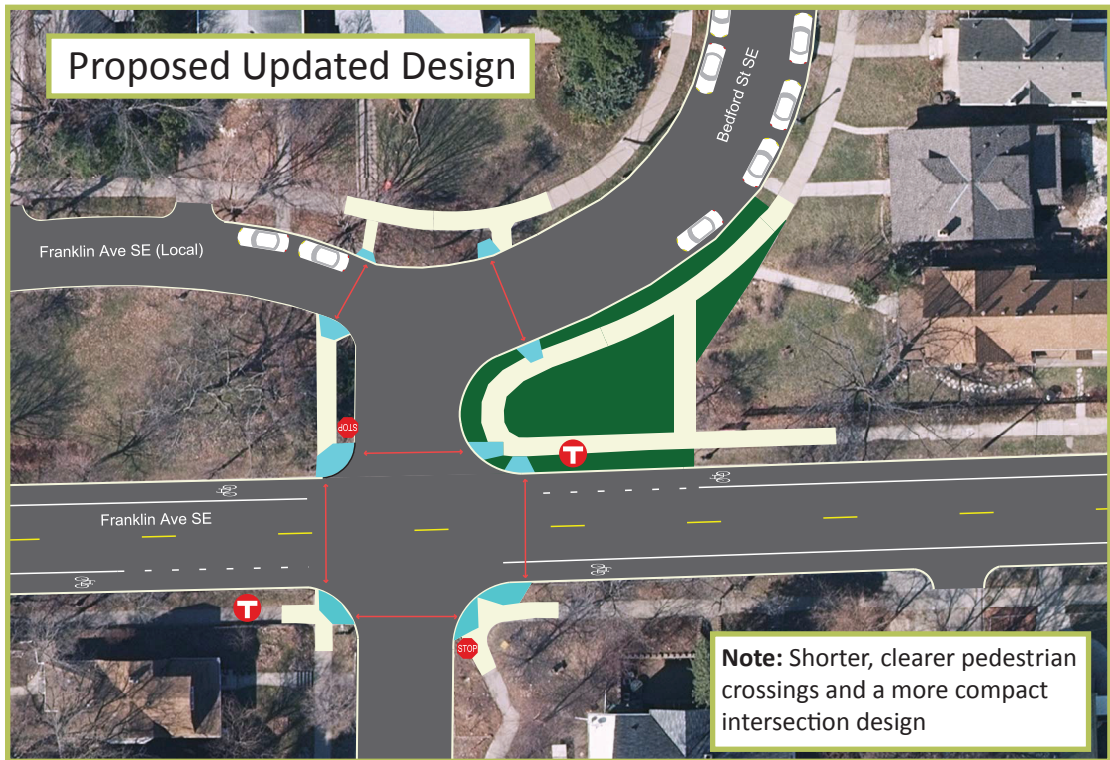

# Franklin Avenue SE & Bedford St SE Intersection Improvements

**Year of Construction:** 2018

**Contact:** Simon Blenski, 612-673-5012  
simon.blenski@minneapolismn.gov

**Note:** Concepts are for illustrative purposes only