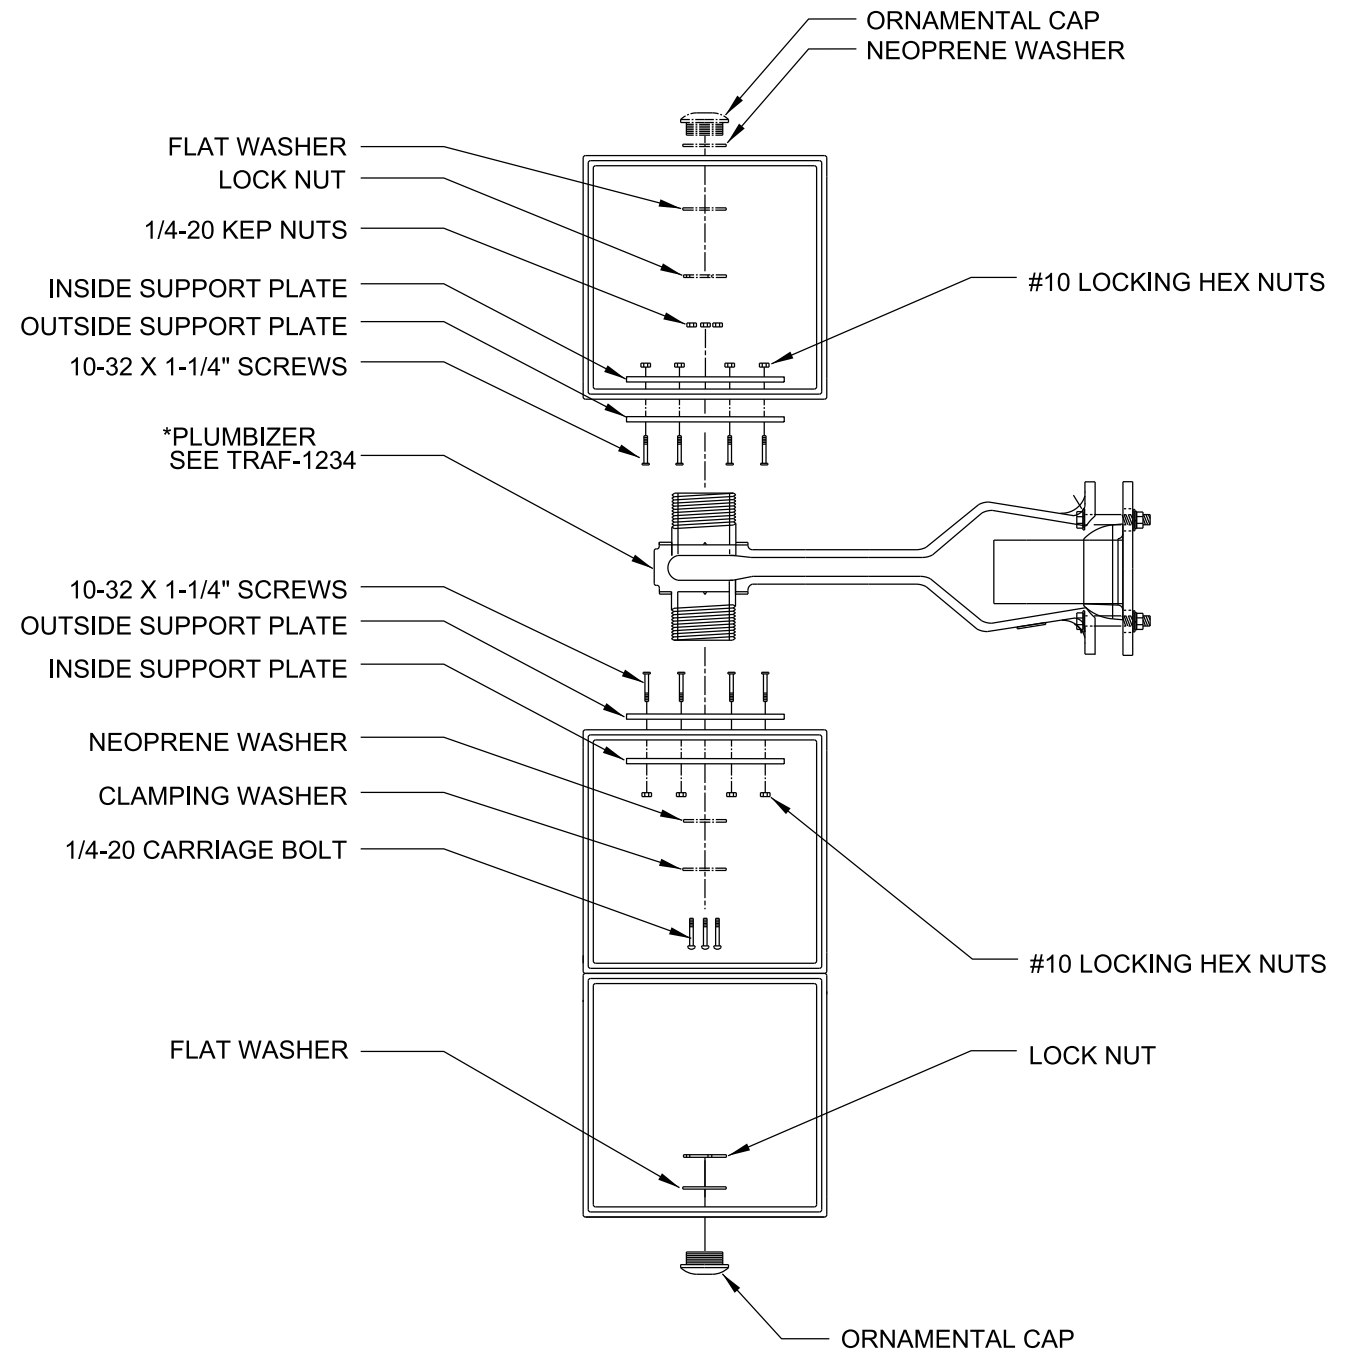

SIDE MOUNT SIGNAL / PED.
ASSEMBLY MPLS

TYPICAL 3 SECTION OVERHEAD
ASSEMBLY MPLS

NO SCALE

NOTE: *PROGRAMABLE SIGNAL HEADS USE USE A DIFFERENT PLUMBIZER.

DRW: EAV	DATE: 1/15/21
APP: DRP	DATE: 1/15/21

HEAD - SIGNAL - ASSEMBLY
REFERENCE PLATE: TRAF-1234

STANDARD
PLATE
NO.
TRAF-1342