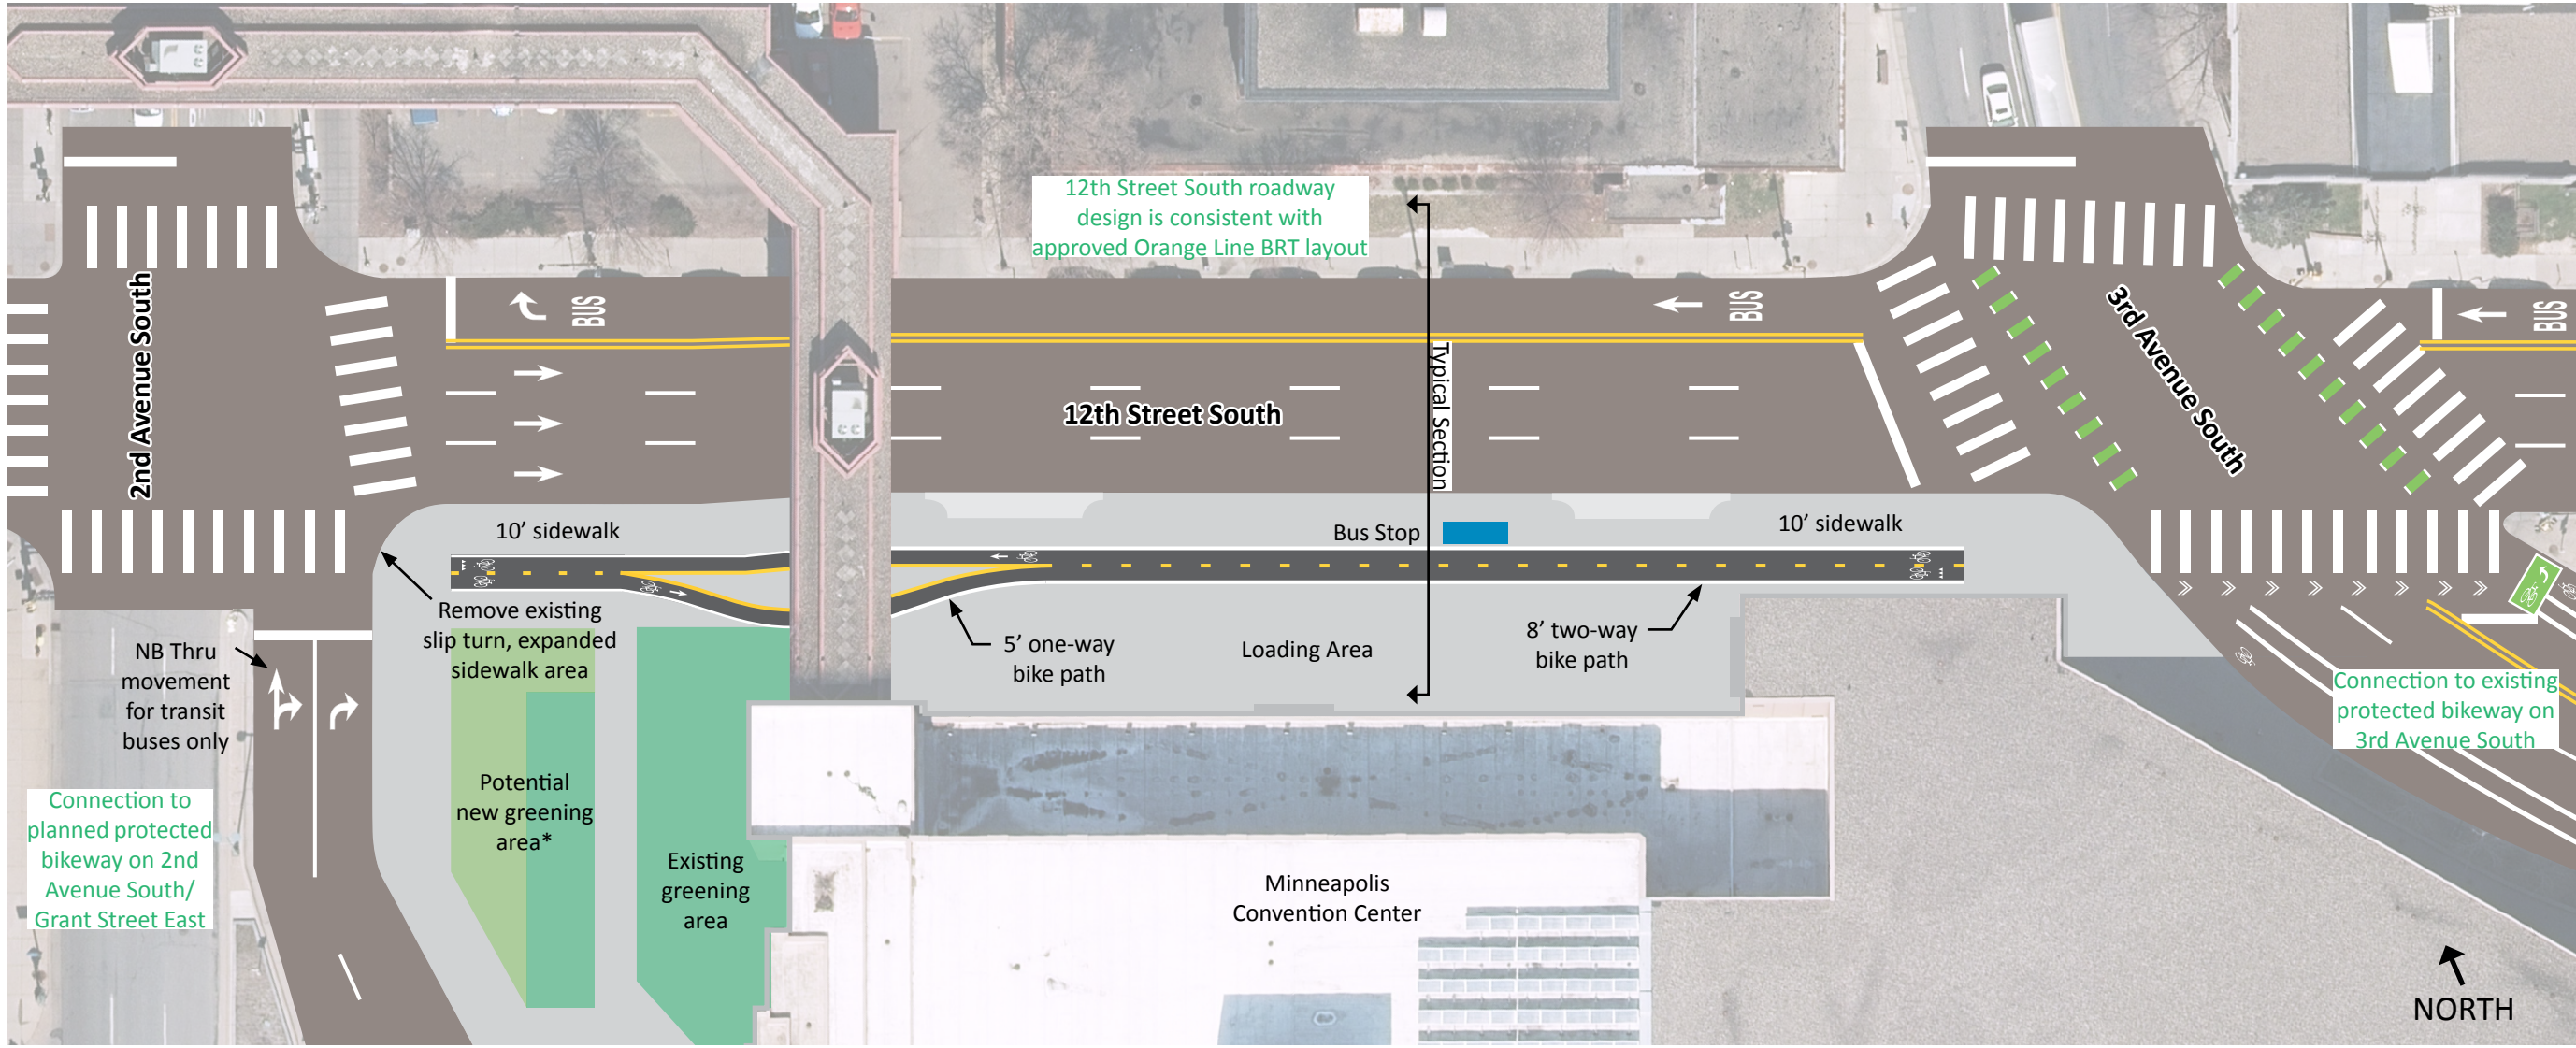

# 12th Street South Bikeway

2nd Avenue South to 3rd Avenue South

\*Coordination with Minneapolis Convention Center

Recommended Layout January 3, 2018

**Typical 12th Street South Cross Section**  
Looking west