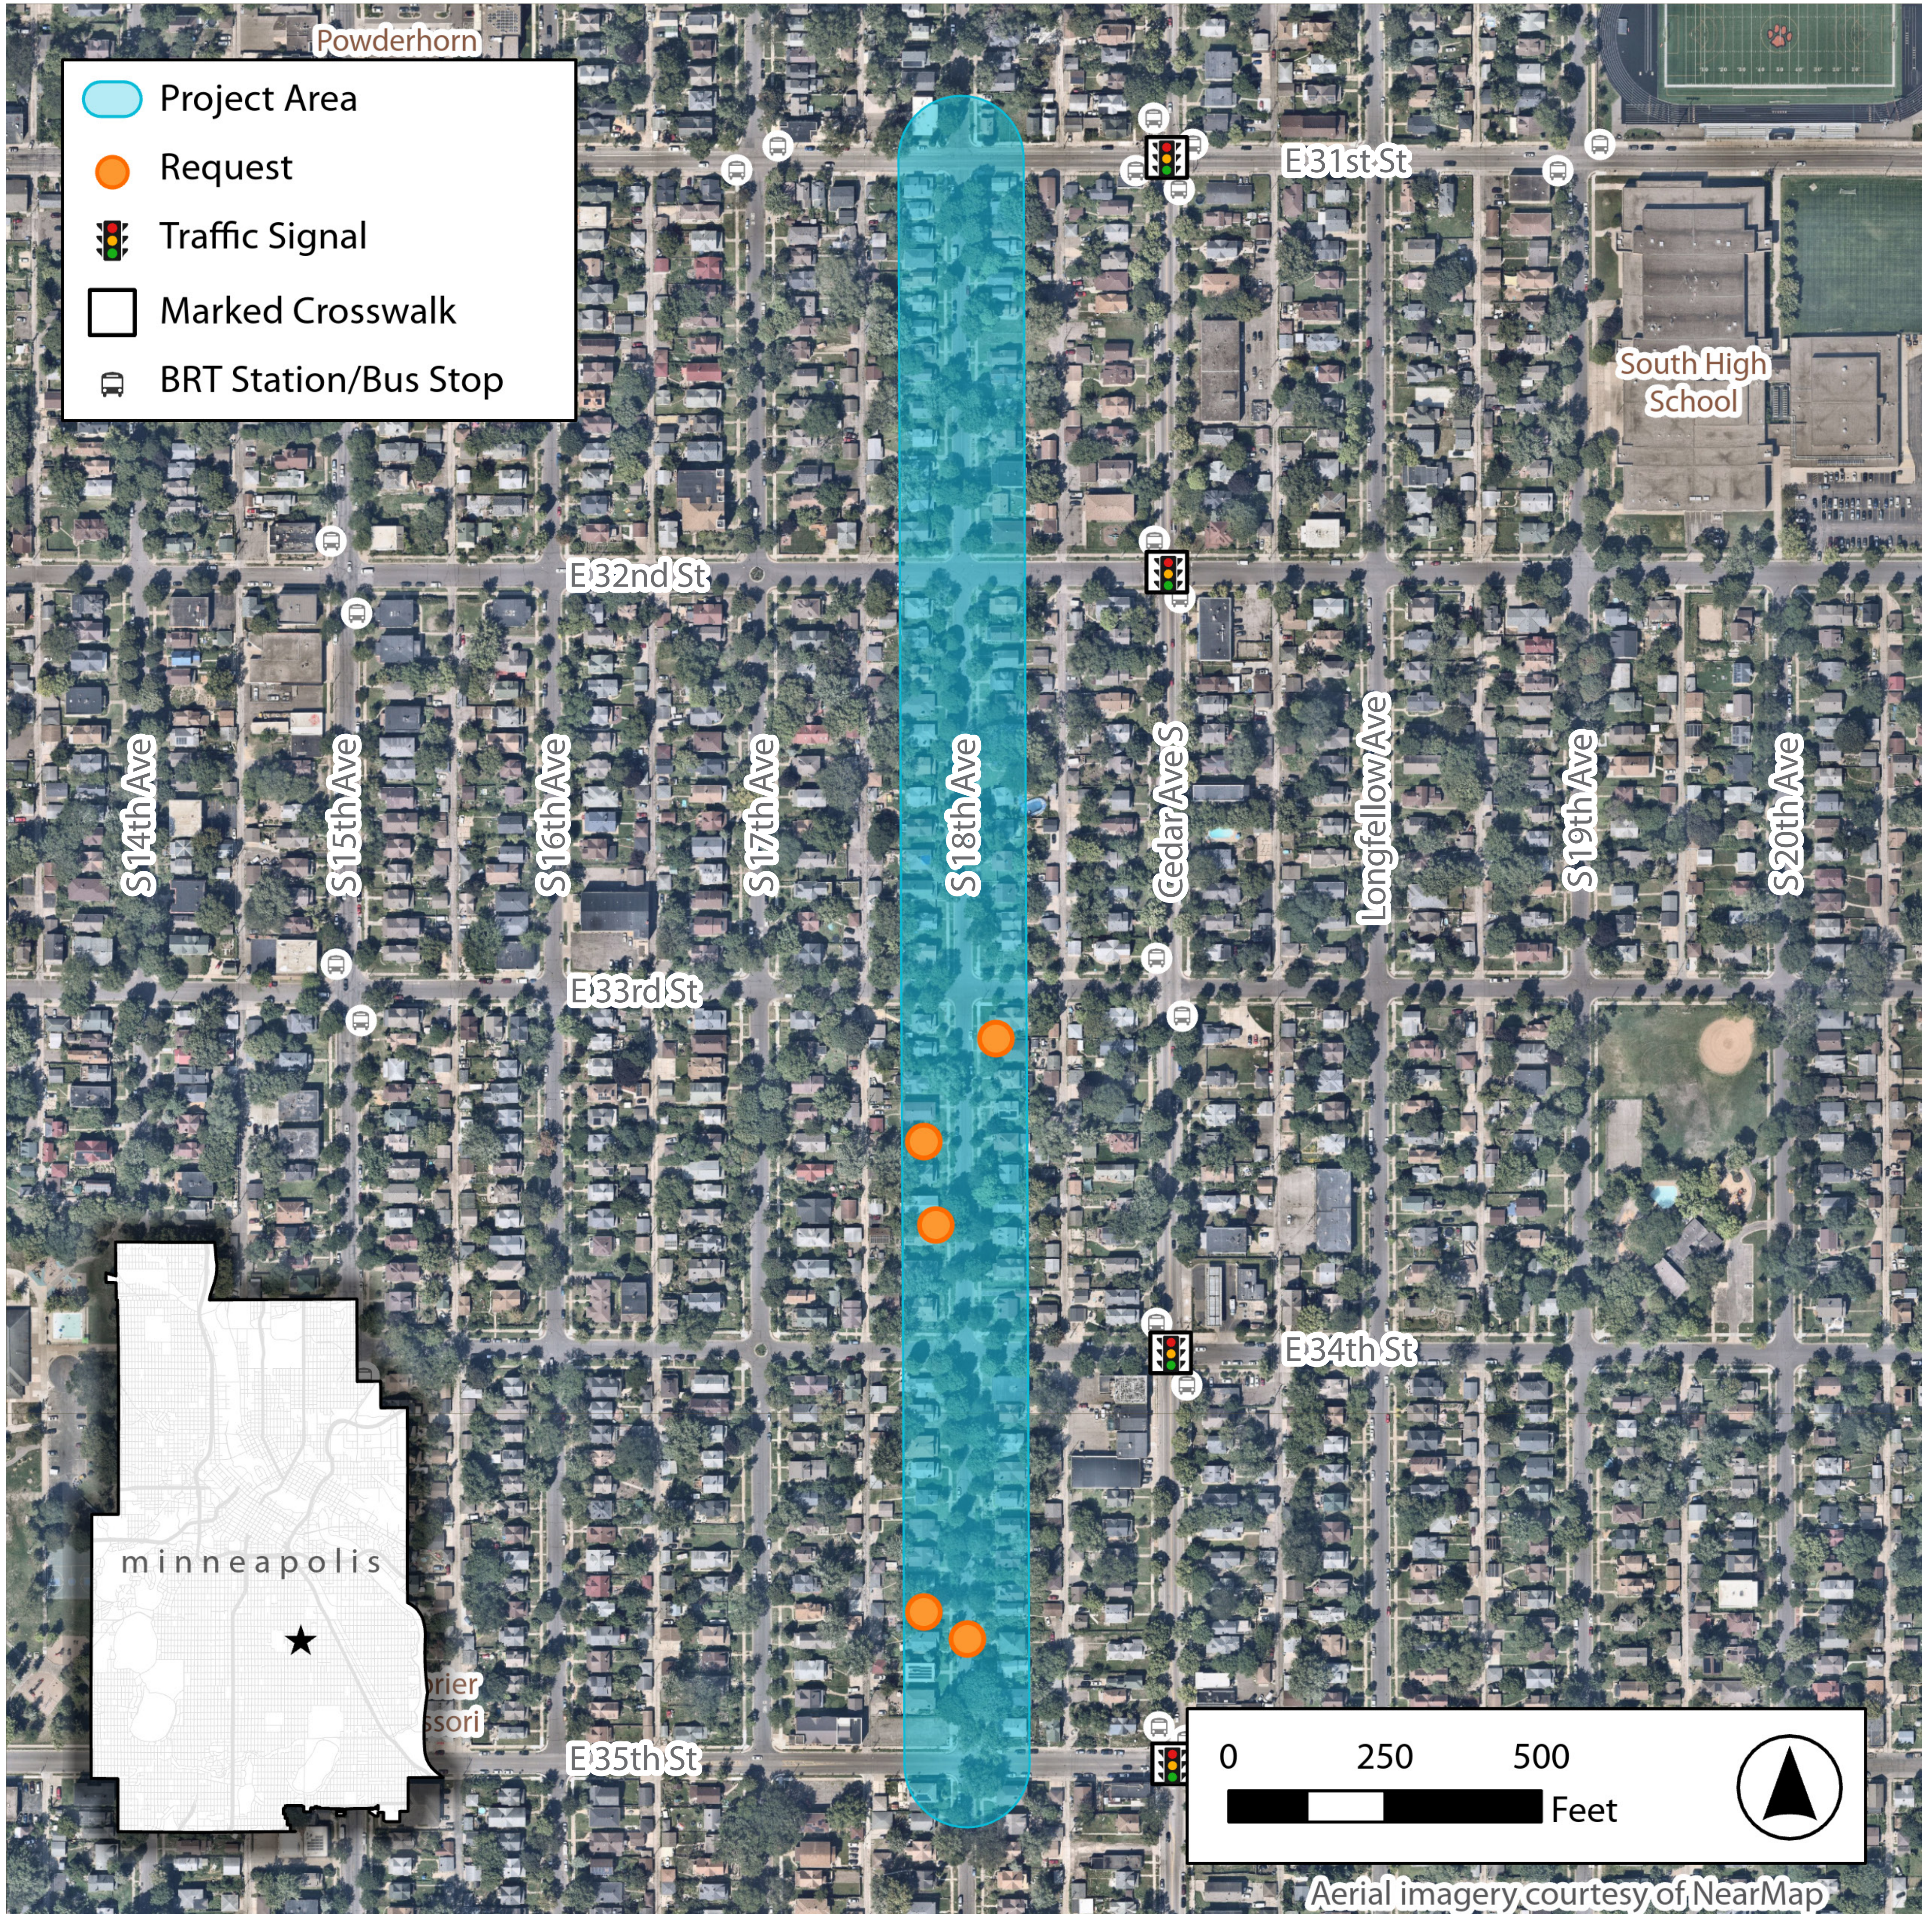

S 21st Ave

WHERE HAVE YOU NOTICED TRAFFIC SAFETY ISSUES NEAR THIS PROJECT LOCATION?

S 15th Ave

WHERE HAVE YOU NOTICED TRAFFIC SAFETY ISSUES NEAR THIS PROJECT LOCATION?

S 14th Ave

WHERE HAVE YOU NOTICED TRAFFIC SAFETY ISSUES NEAR THIS PROJECT LOCATION?

S 18th Ave

WHERE HAVE YOU NOTICED TRAFFIC SAFETY ISSUES NEAR THIS PROJECT LOCATION?

S 22nd Ave

WHERE HAVE YOU NOTICED TRAFFIC SAFETY ISSUES NEAR THIS PROJECT LOCATION?

E 29th St

WHERE HAVE YOU NOTICED TRAFFIC SAFETY ISSUES NEAR THIS PROJECT LOCATION?

E 43rd St

WHERE HAVE YOU NOTICED TRAFFIC SAFETY ISSUES NEAR THIS PROJECT LOCATION?