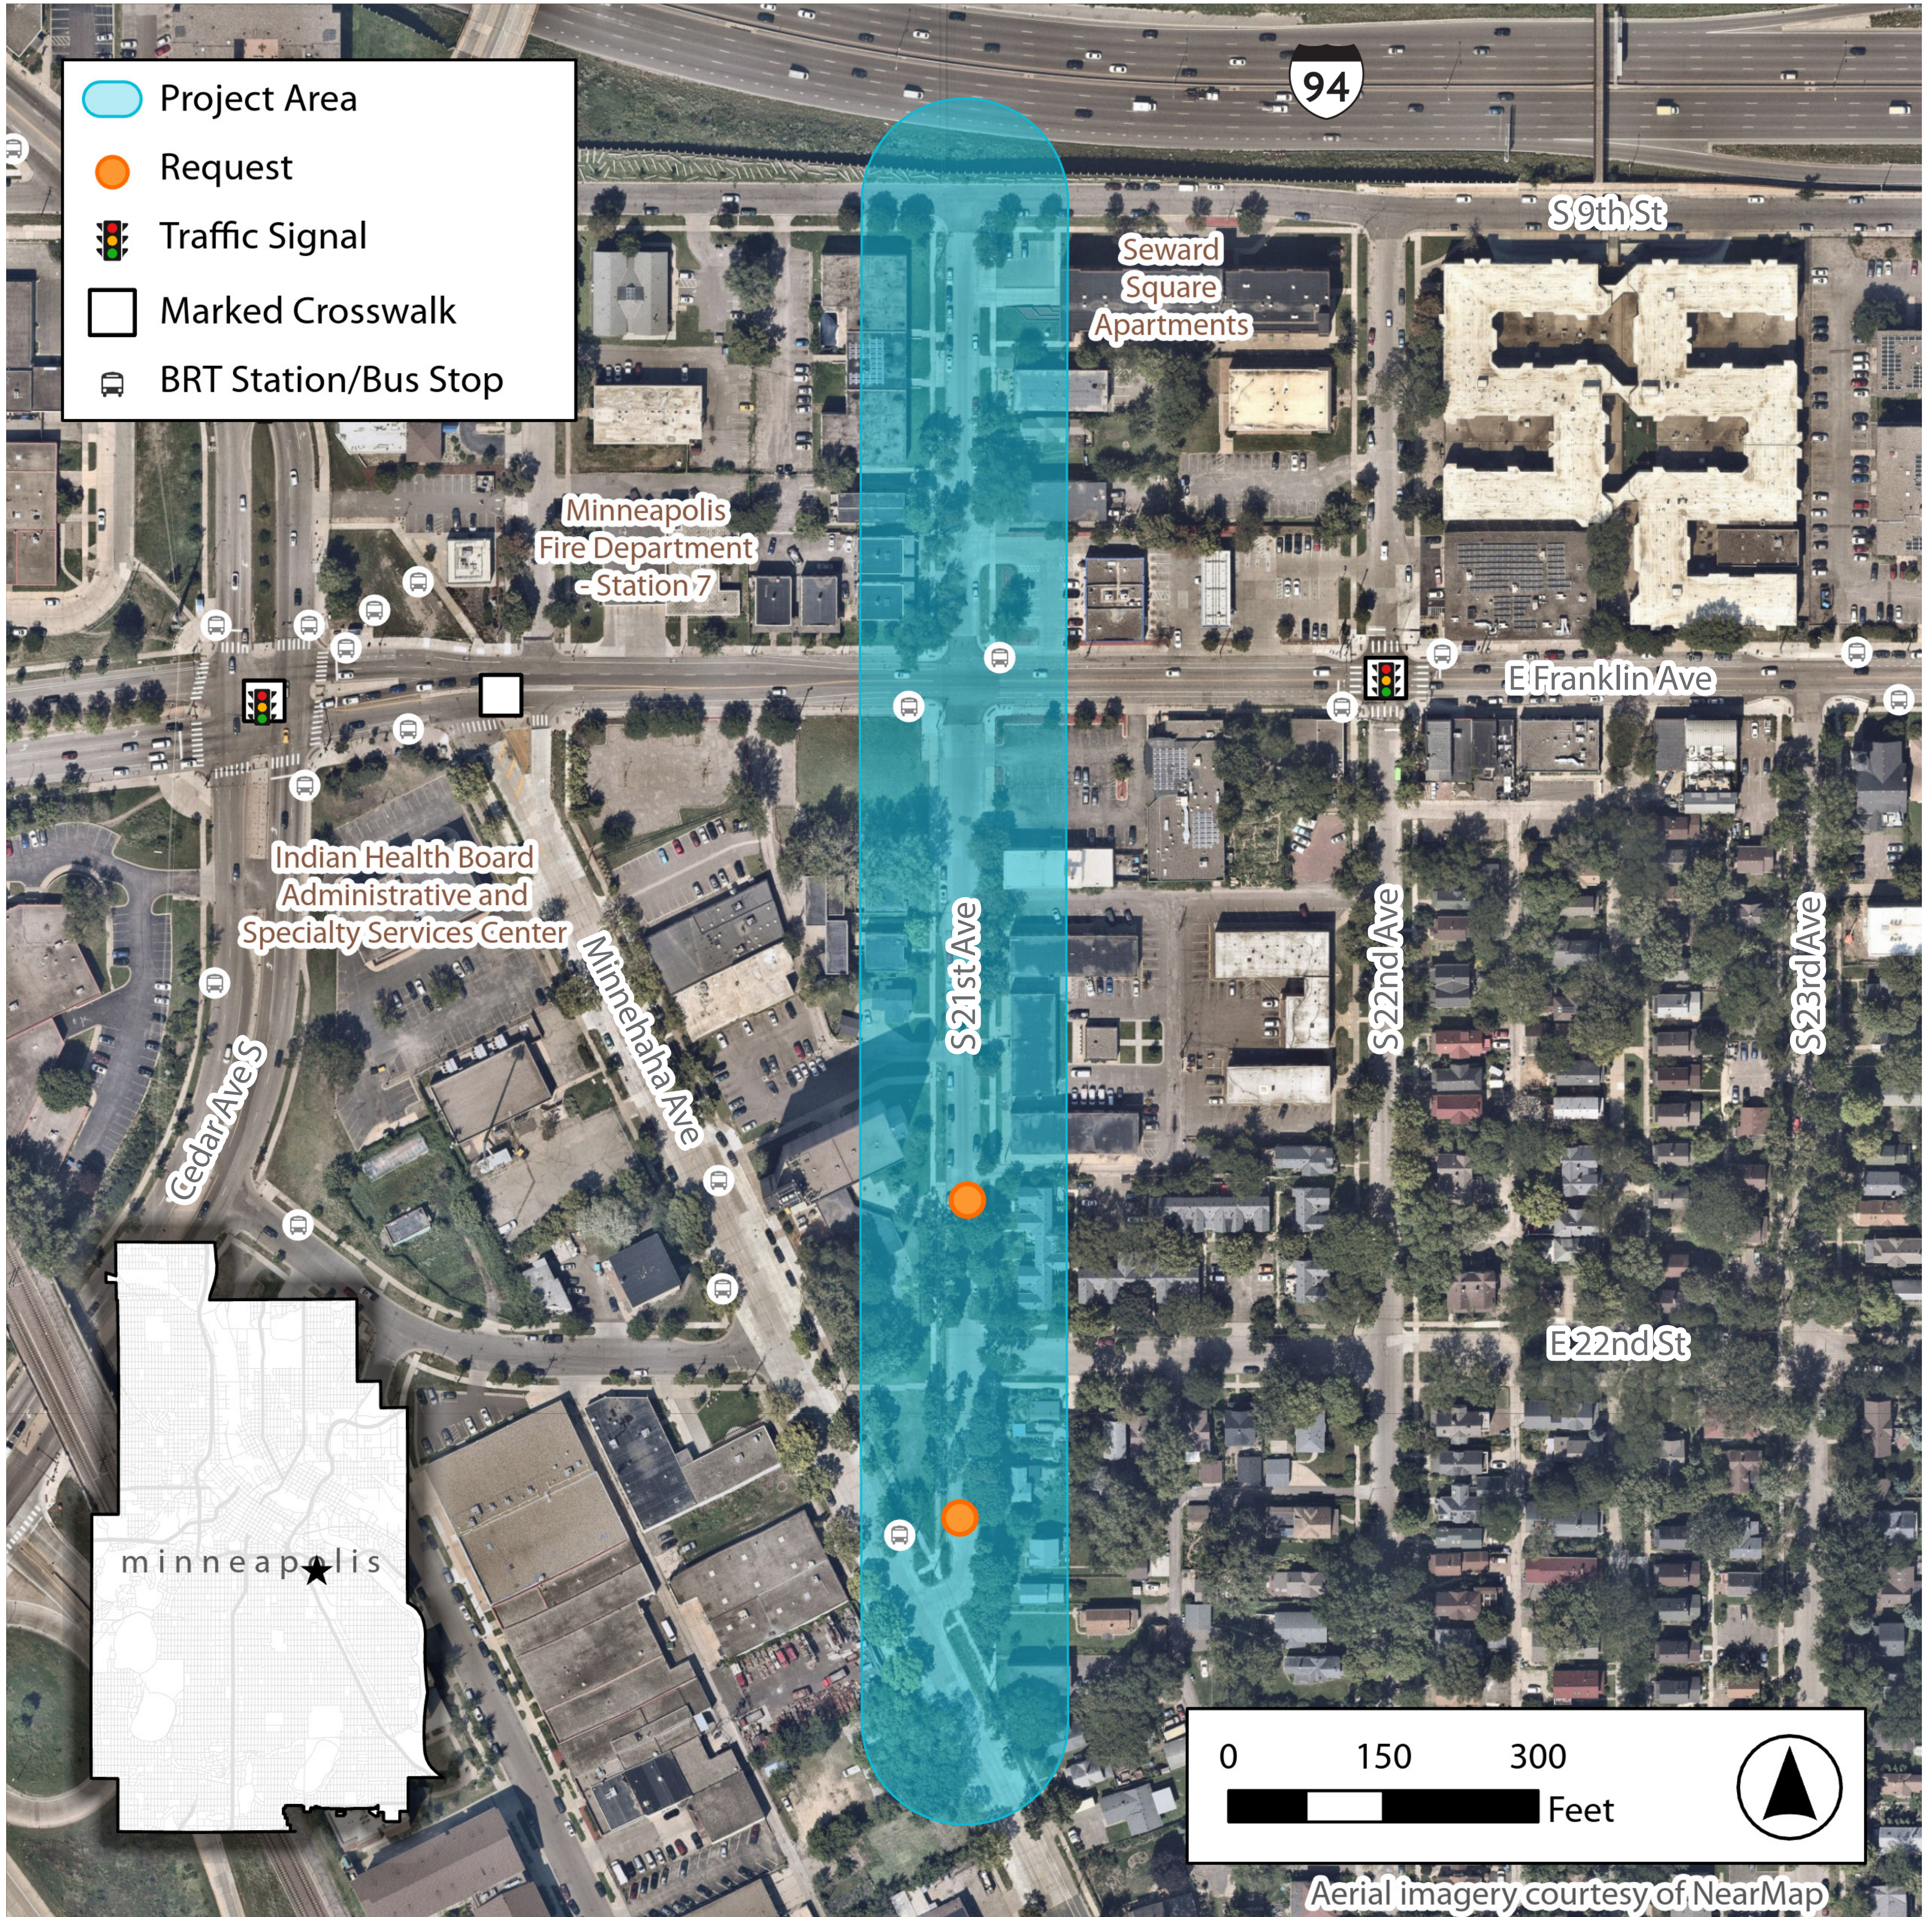

S 21st Ave

WHERE HAVE YOU NOTICED TRAFFIC SAFETY ISSUES NEAR THIS PROJECT LOCATION?

S 15th Ave

WHERE HAVE YOU NOTICED TRAFFIC SAFETY ISSUES NEAR THIS PROJECT LOCATION?

S 14th Ave

WHERE HAVE YOU NOTICED TRAFFIC SAFETY ISSUES NEAR THIS PROJECT LOCATION?

S 18th Ave

WHERE HAVE YOU NOTICED TRAFFIC SAFETY ISSUES NEAR THIS PROJECT LOCATION?

S 22nd Ave

WHERE HAVE YOU NOTICED TRAFFIC SAFETY ISSUES NEAR THIS PROJECT LOCATION?

E 29th St

WHERE HAVE YOU NOTICED TRAFFIC SAFETY ISSUES NEAR THIS PROJECT LOCATION?

E 43rd St

WHERE HAVE YOU NOTICED TRAFFIC SAFETY ISSUES NEAR THIS PROJECT LOCATION?