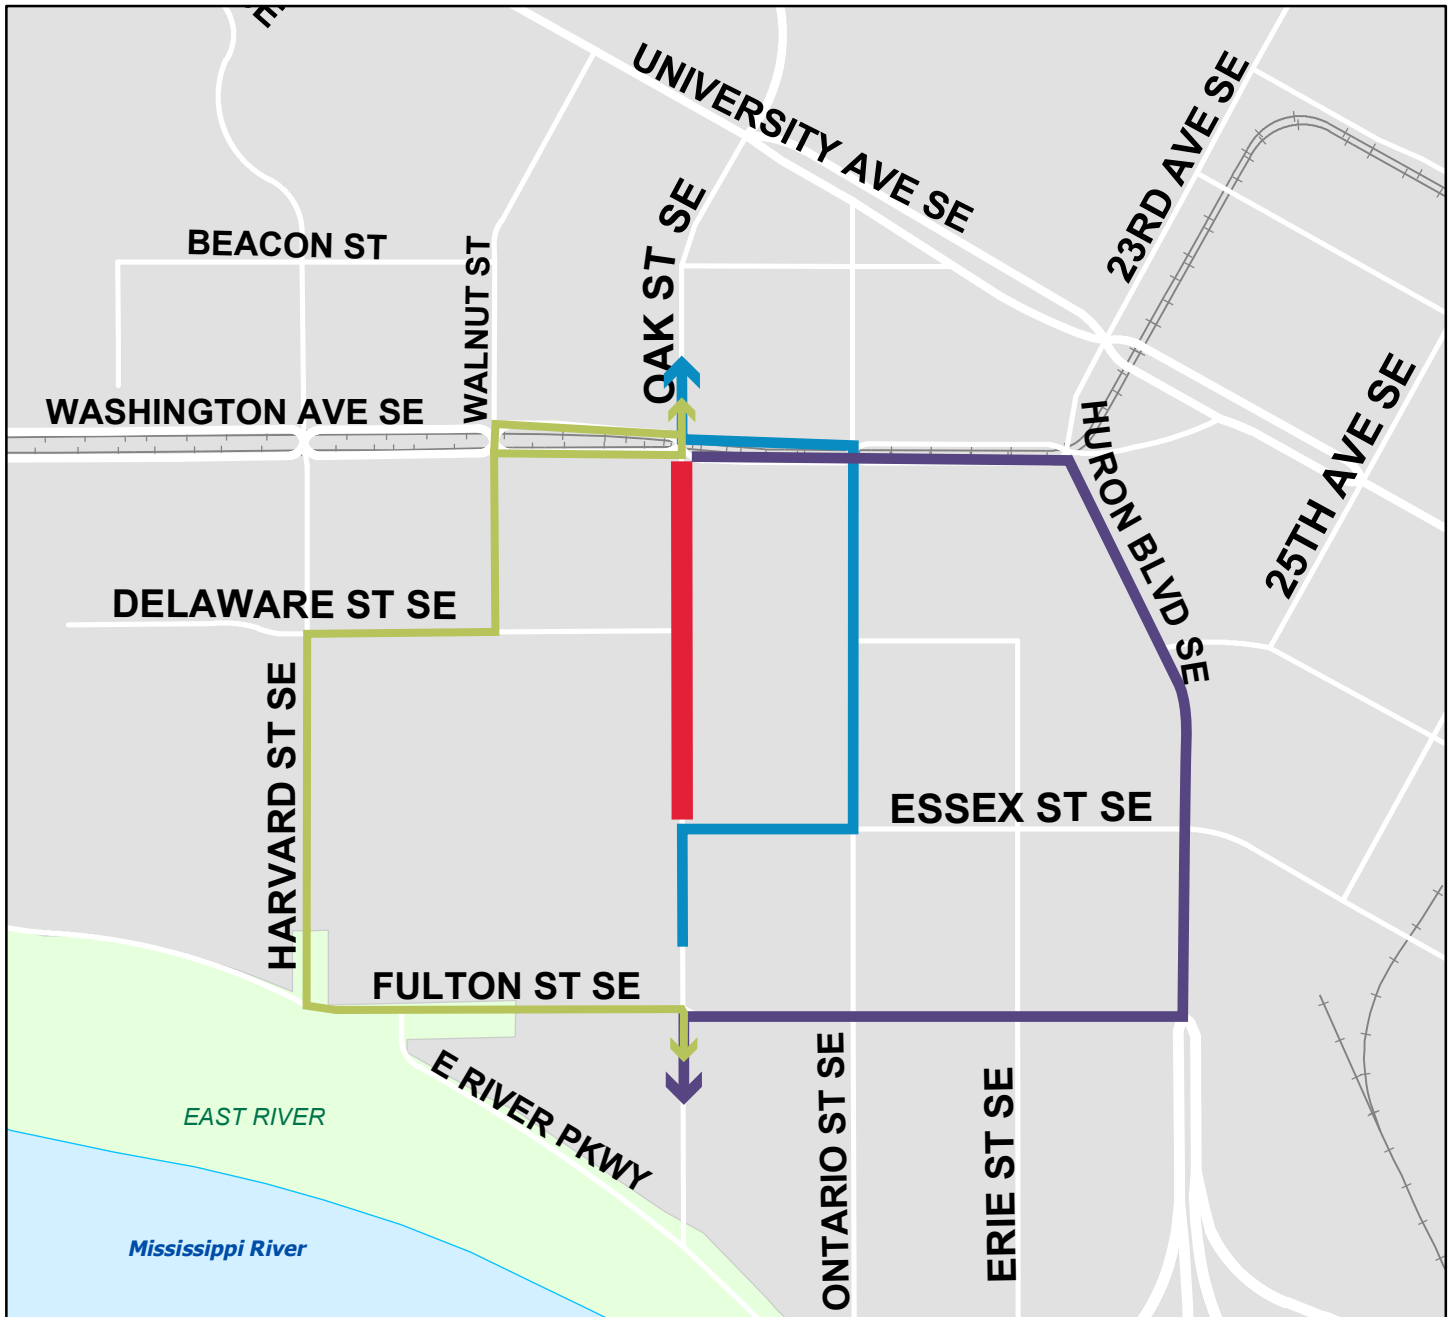

Oak & Delaware St SE Detour Routes

Intersection Improvement Project | 2019

- █ Work area (pedestrian access will be maintained)
- █ Northbound cars detour
- █ Southbound cars detour
- █ Bicycles detour

Created June 4, 2019