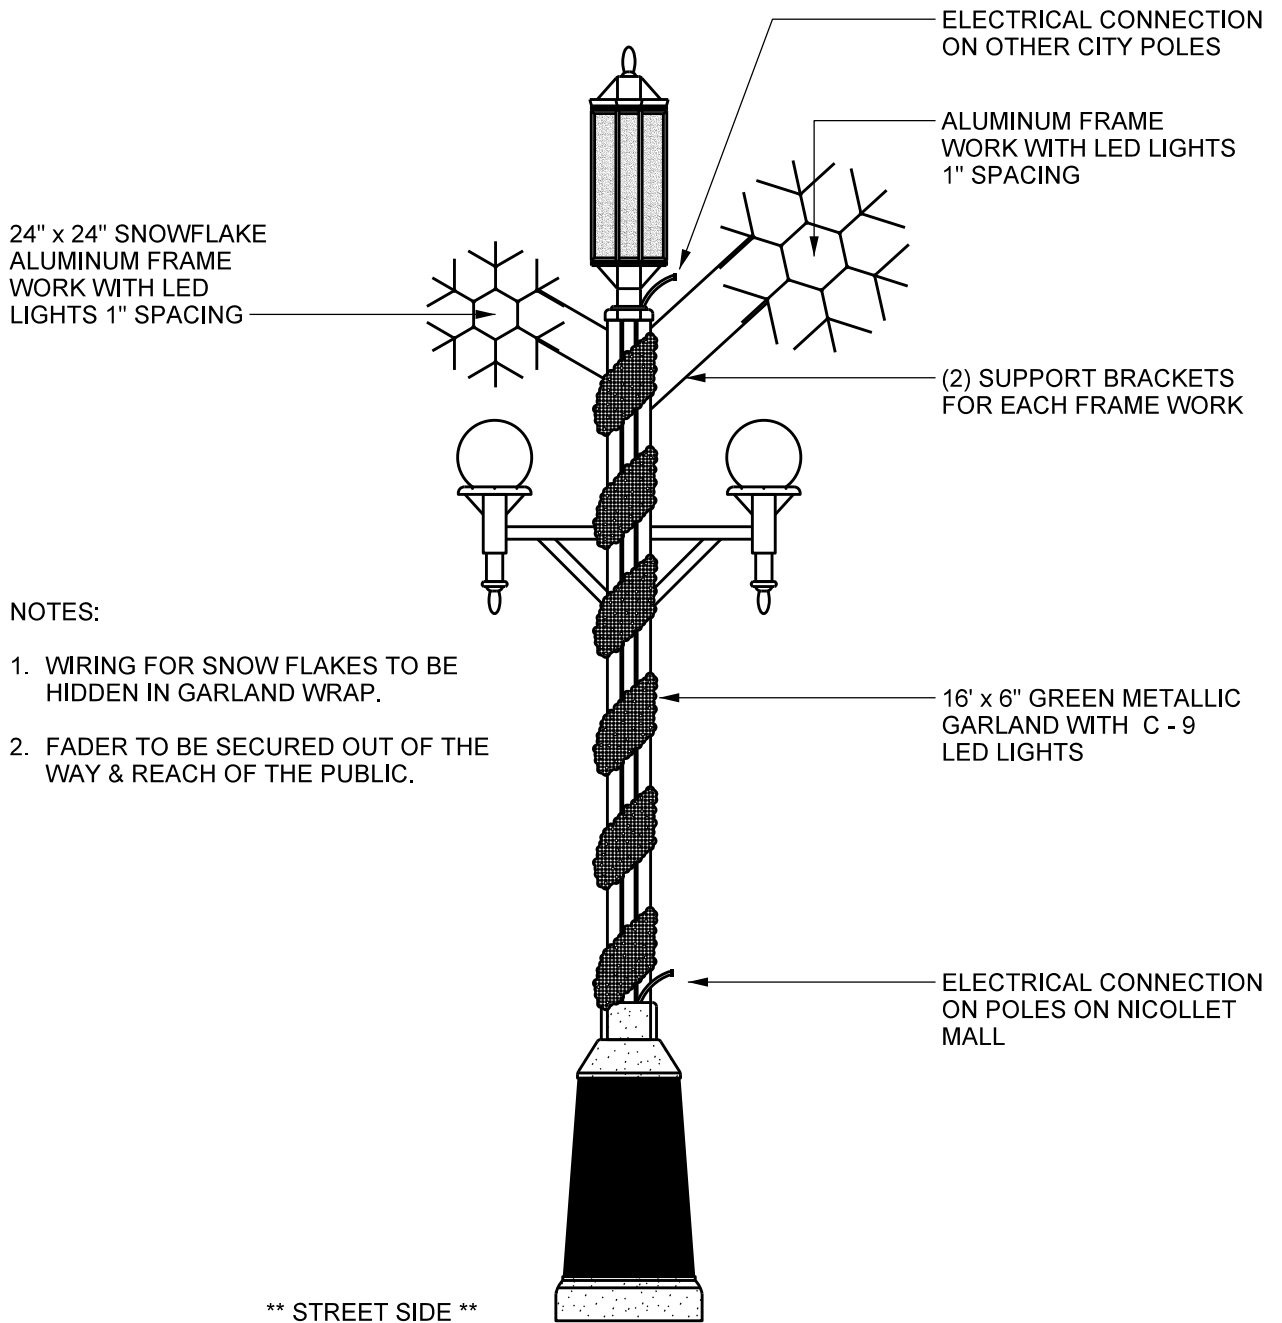

DECORATIVE POLE LIGHTING

NO SCALE

DRW: KDP

DATE: 5/7/07

APP: SEC

DATE: 5/7/07

DECORATIVE POLE LIGHTING

STANDARD
PLATE
NO.
SPCL-1002