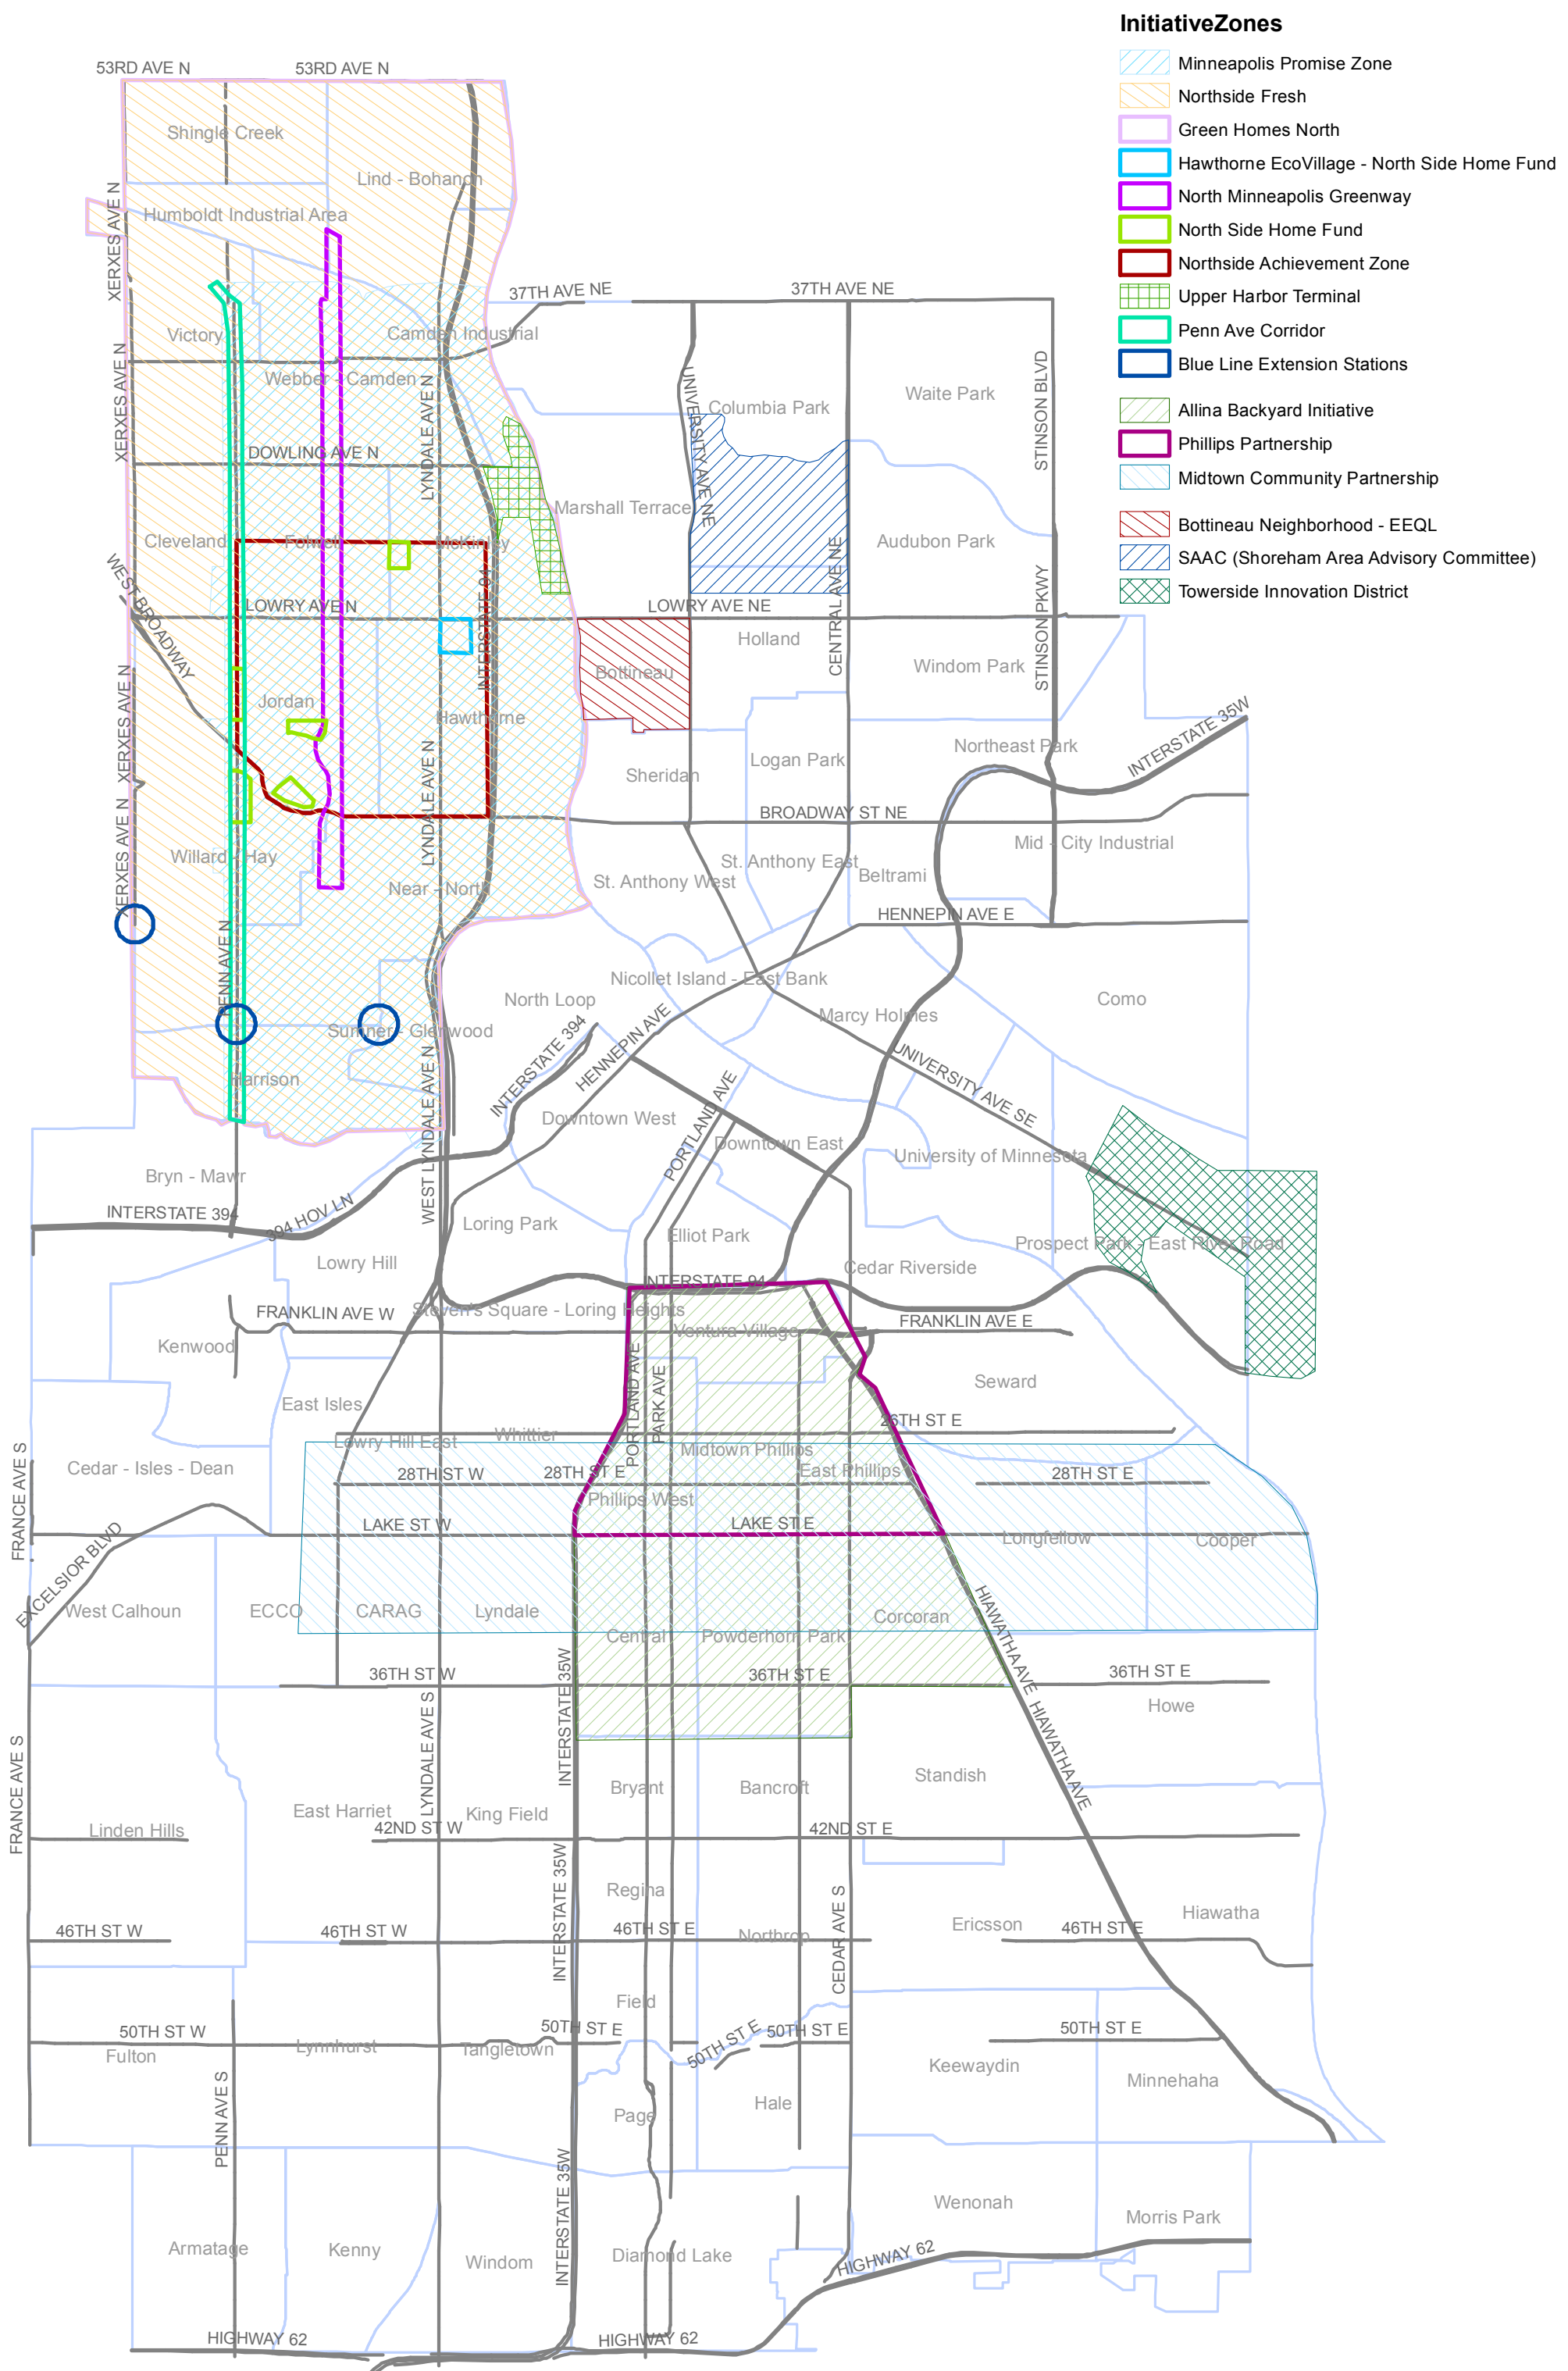

Minneapolis Place-Based Initiatives

- InitiativeZones**
- Minneapolis Promise Zone
 - Northside Fresh
 - Green Homes North
 - Hawthorne EcoVillage - North Side Home Fund
 - North Minneapolis Greenway
 - North Side Home Fund
 - Northside Achievement Zone
 - Upper Harbor Terminal
 - Penn Ave Corridor
 - Blue Line Extension Stations
 - Allina Backyard Initiative
 - Phillips Partnership
 - Midtown Community Partnership
 - Bottineau Neighborhood - EEQL
 - SAAC (Shoreham Area Advisory Committee)
 - Towerside Innovation District