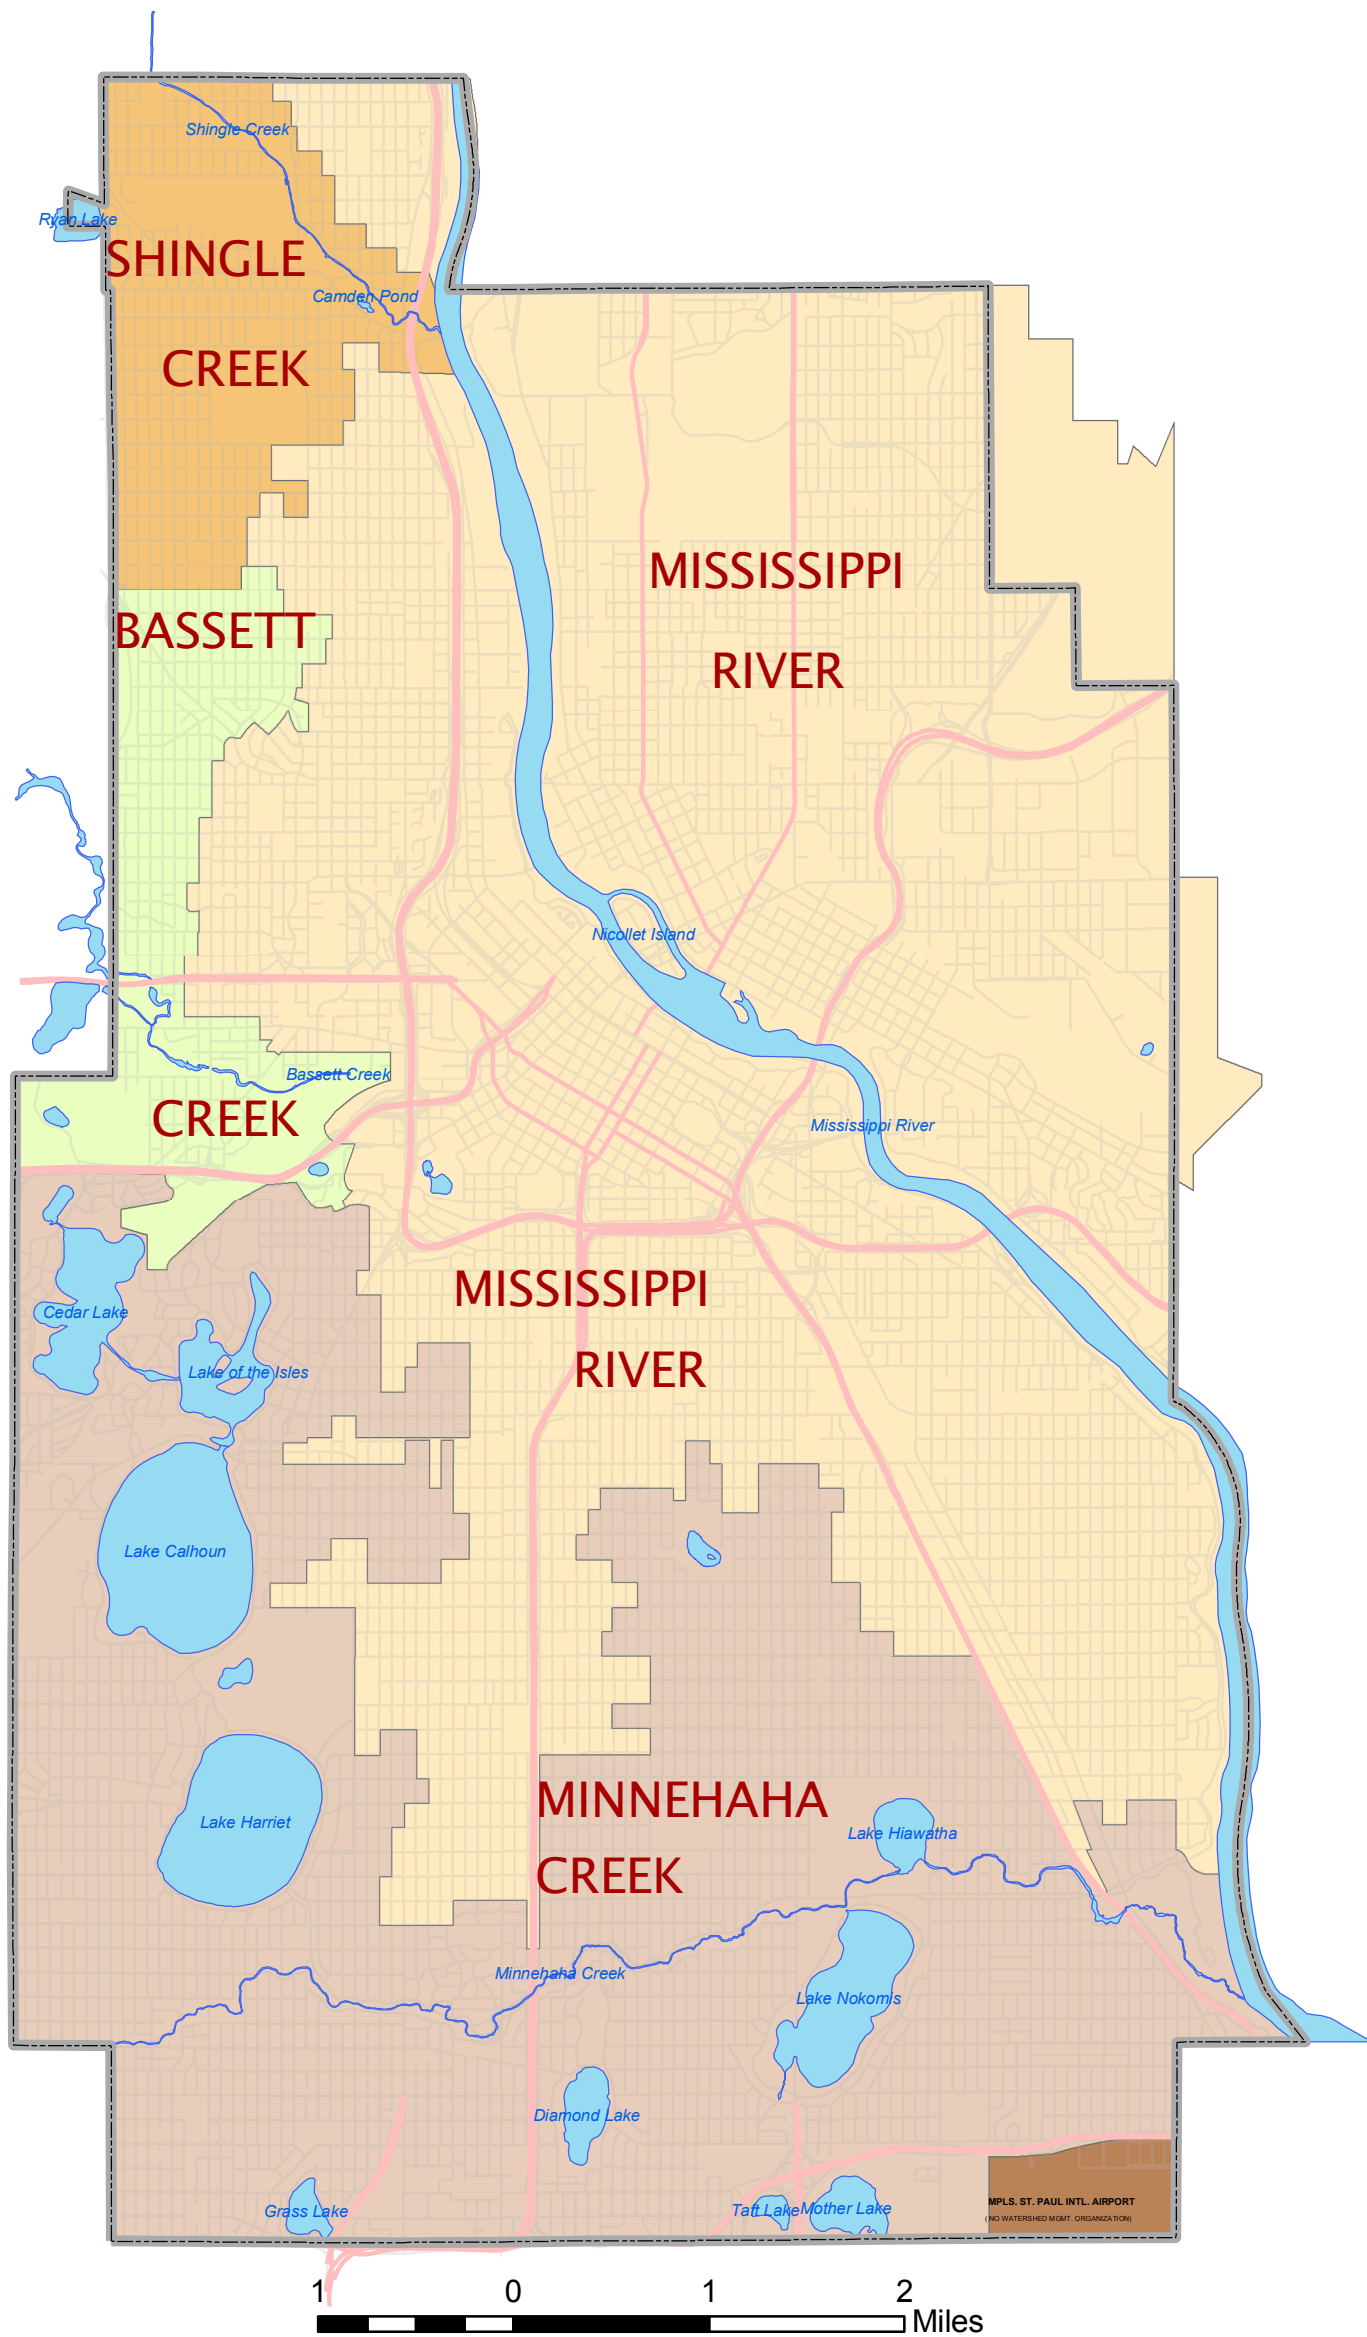

WATERSHED MANAGEMENT BOUNDARIES

-  Bassett Creek Watershed Org.
-  M.S. P. Intl.
-  Middle Mississippi Watershed Org.
-  Minnehaha Creek Watershed District
-  Shingle Creek Watershed Org.
-  Lakes and Streams