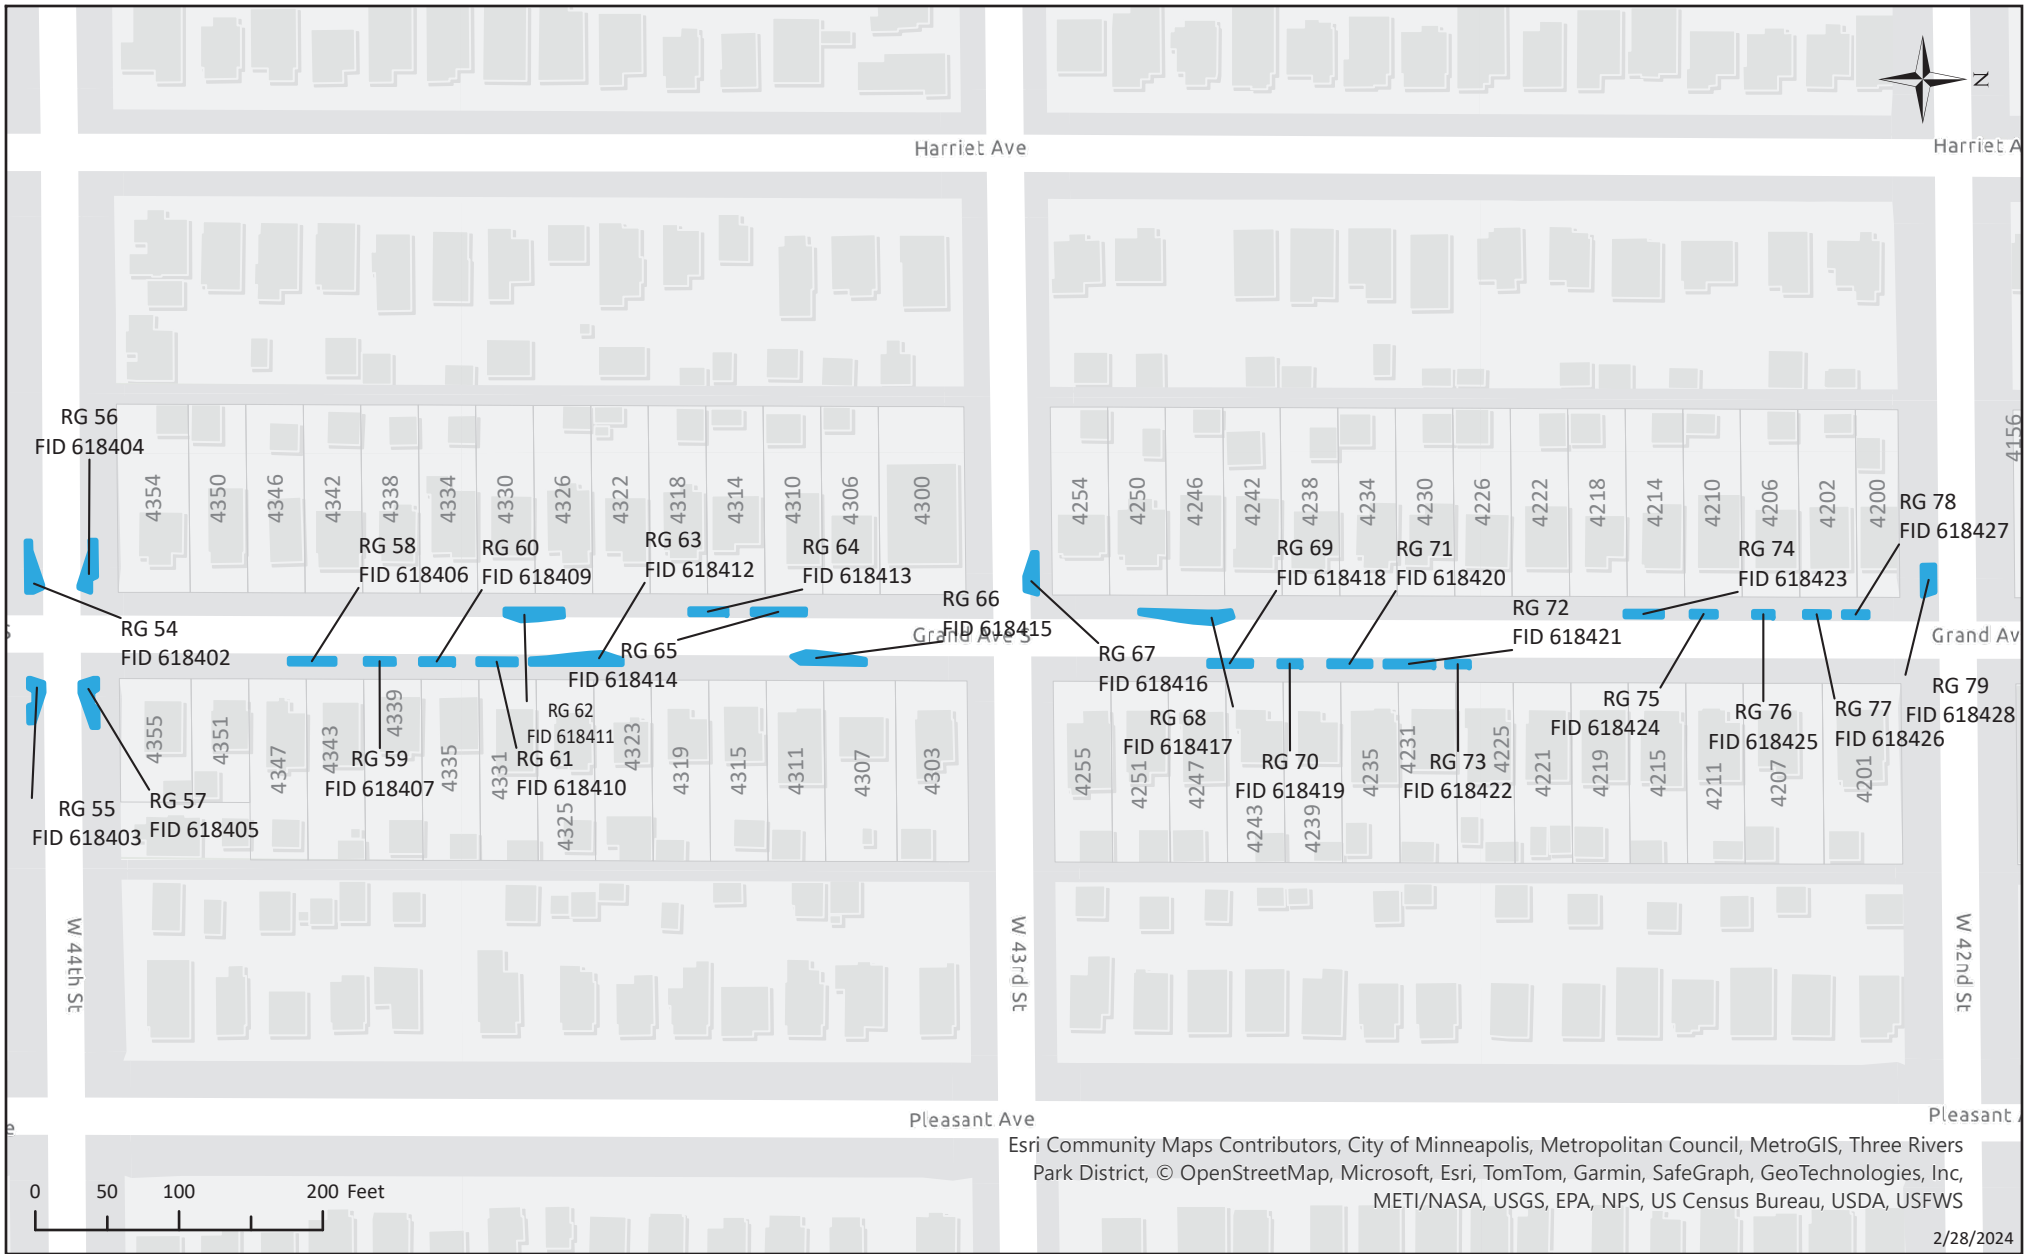

2/28/2024

*Please note that rain garden locations are approximate.

Grand Av - W 36th St to W 38th St

 Rain Gardens

Grand Ave S Project - Rain Garden Locations

with Facility IDs

Esri Community Maps Contributors, City of Minneapolis, Metropolitan Council, MetroGIS, Three Rivers Park District, © OpenStreetMap, Microsoft, Esri, TomTom, Garmin, SafeGraph, GeoTechnologies, Inc, METI/NASA, USGS, EPA, NPS, US Census Bureau, USDA, USFWS

2/28/2024

*Please note that rain garden locations are approximate.

Grand Ave - W 38th St to W 40th St

 Rain Gardens

Grand Ave S Project - Rain Garden Locations

with Facility IDs

Esri Community Maps Contributors, City of Minneapolis, Metropolitan Council, MetroGIS, Three Rivers Park District, © OpenStreetMap, Microsoft, Esri, TomTom, Garmin, SafeGraph, GeoTechnologies, Inc, METI/NASA, USGS, EPA, NPS, US Census Bureau, USDA, USFWS

2/28/2024

*Please note that rain garden locations are approximate.

Grand Av - W 40th St to W 42nd St

 Rain Gardens

Grand Ave S Project - Rain Garden Locations

with Facility IDs

*Please note that rain garden locations are approximate.

2/28/2024

*Please note that rain garden locations are approximate.

Grand Av - W 46th St to W 48th St

Rain Gardens