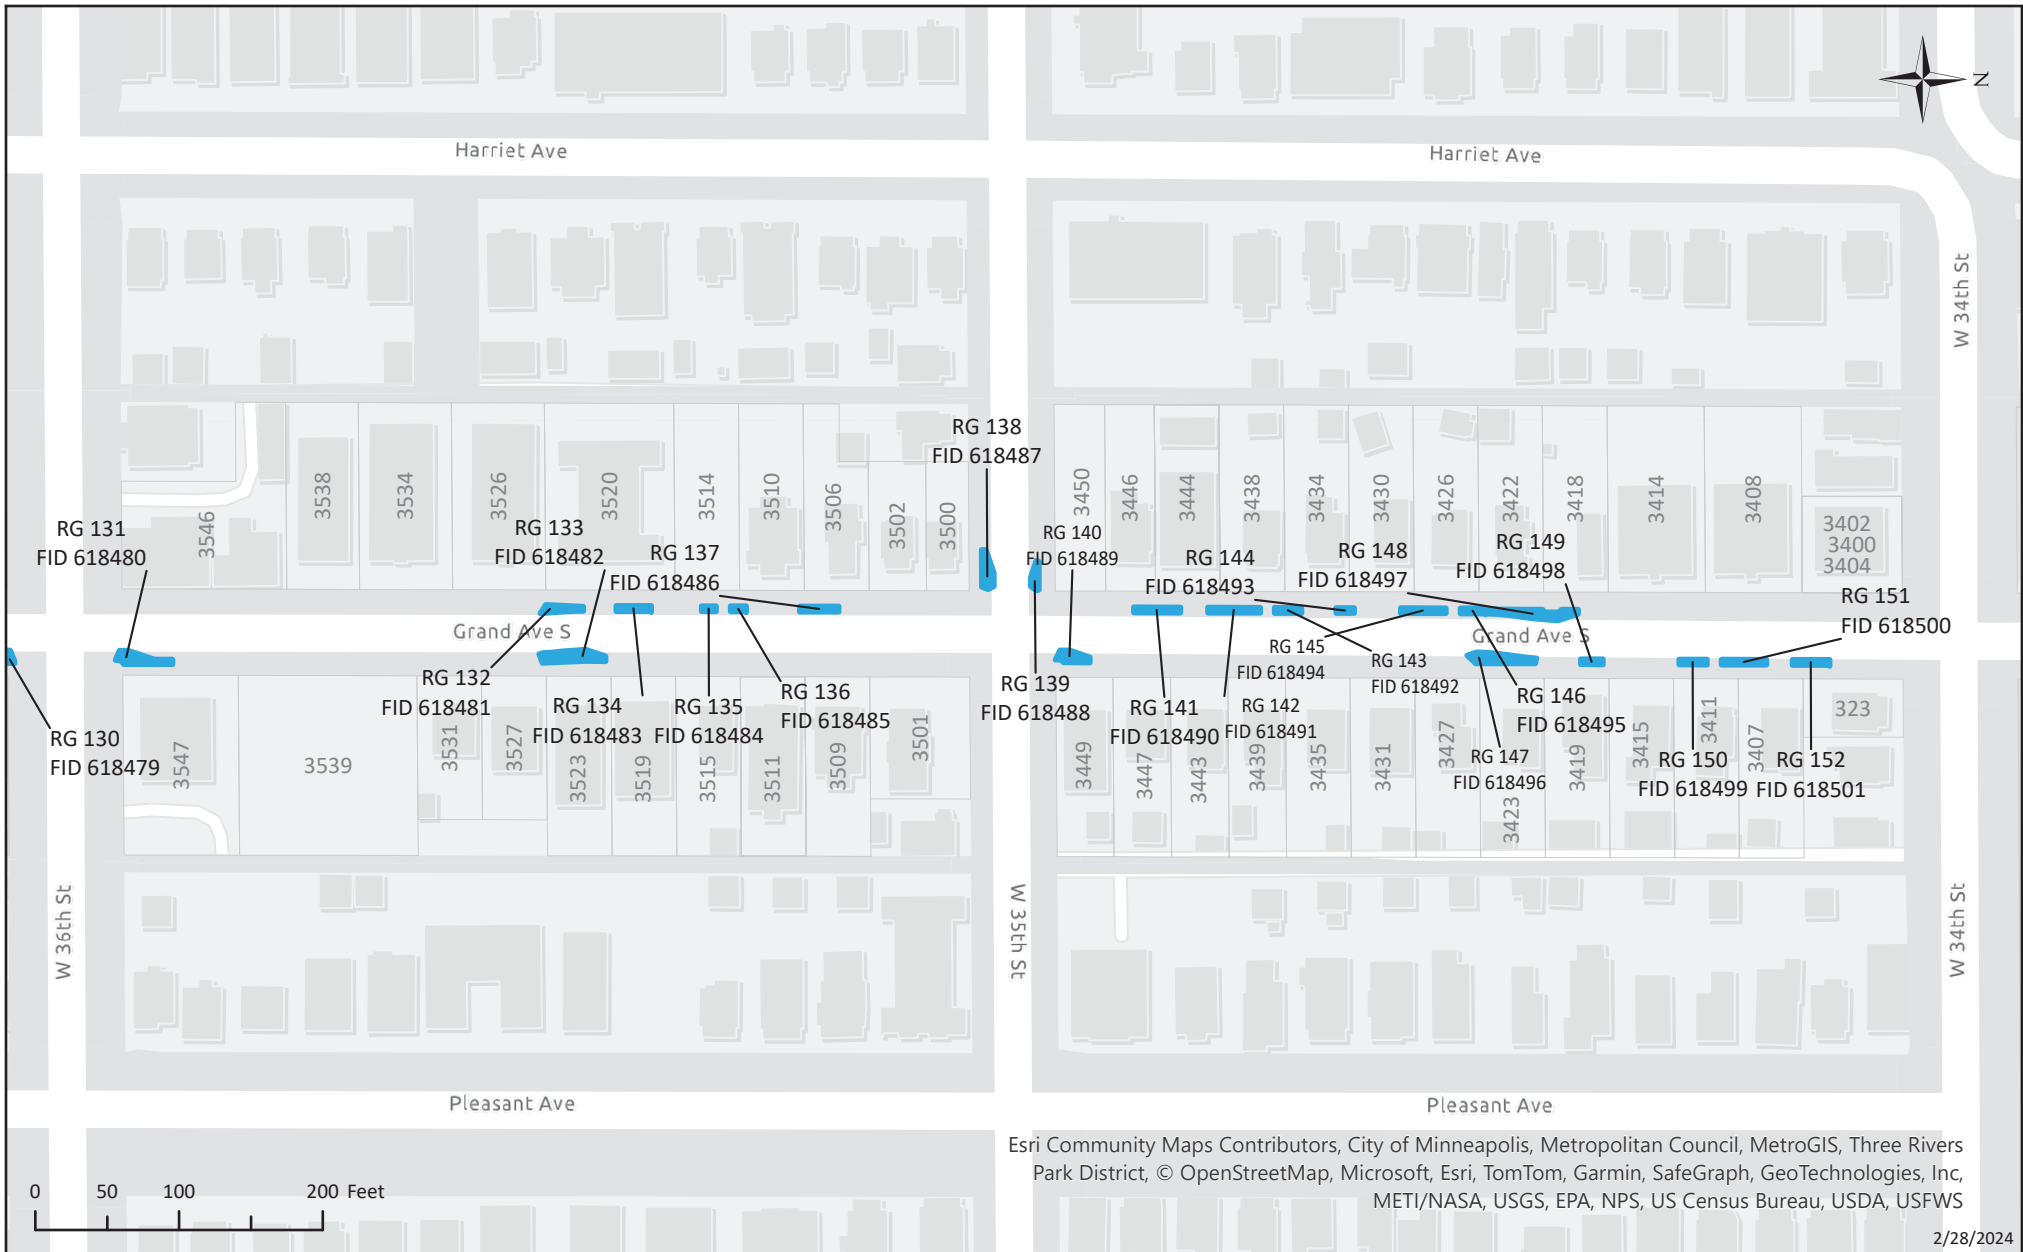

Grand Ave S Project - Rain Garden Locations

with Facility IDs

*Please note that rain garden locations are approximate.

Grand Av - W Lake St to W 32nd St

Rain Gardens

Grand Ave S Project - Rain Garden Locations

2/28/2024

*Please note that rain garden locations are approximate.

Grand Av - W 32nd St to W 34th St

Rain Gardens

Grand Ave S Project - Rain Garden Locations

with Facility IDs

Esri Community Maps Contributors, City of Minneapolis, Metropolitan Council, MetroGIS, Three Rivers Park District, © OpenStreetMap, Microsoft, Esri, TomTom, Garmin, SafeGraph, GeoTechnologies, Inc, METI/NASA, USGS, EPA, NPS, US Census Bureau, USDA, USFWS

2/28/2024

*Please note that rain garden locations are approximate.

Grand Av - W 34th St to W 36th St

Rain Gardens

Grand Ave S Project - Rain Garden Locations

with Facility IDs

Esri Community Maps Contributors, City of Minneapolis, Metropolitan Council, MetroGIS, Three Rivers Park District, © OpenStreetMap, Microsoft, Esri, TomTom, Garmin, SafeGraph, GeoTechnologies, Inc, METI/NASA, USGS, EPA, NPS, US Census Bureau, USDA, USFWS

2/28/2024

*Please note that rain garden locations are approximate.

Grand Av - W 36th St to W 38th St

 Rain Gardens

Grand Ave S Project - Rain Garden Locations

with Facility IDs

Esri Community Maps Contributors, City of Minneapolis, Metropolitan Council, MetroGIS, Three Rivers Park District, © OpenStreetMap, Microsoft, Esri, TomTom, Garmin, SafeGraph, GeoTechnologies, Inc, METI/NASA, USGS, EPA, NPS, US Census Bureau, USDA, USFWS