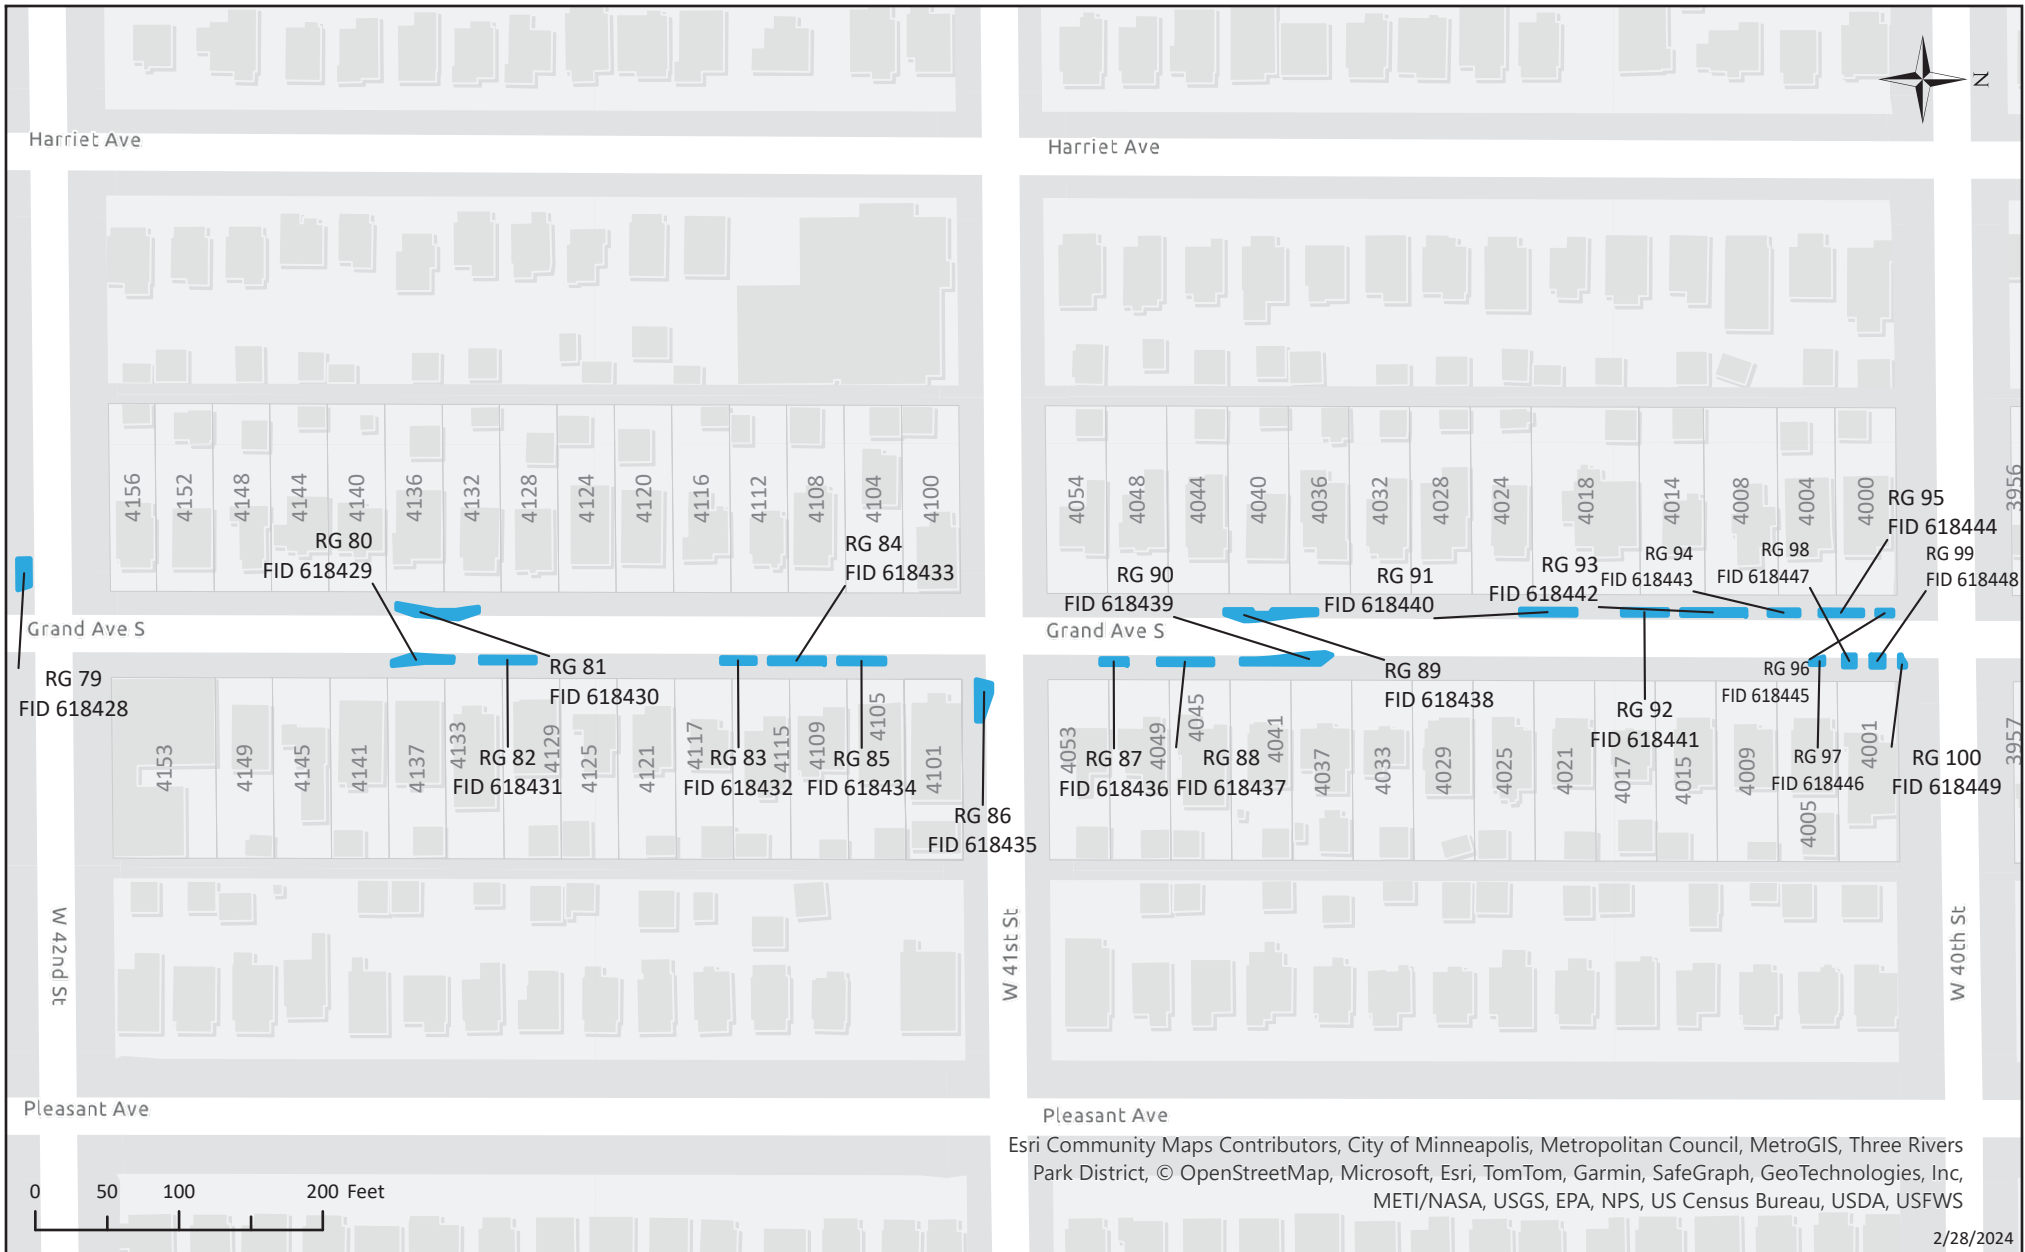

2/28/2024

*Please note that rain garden locations are approximate.

Grand Av - W 36th St to W 38th St

 Rain Gardens

Grand Ave S Project - Rain Garden Locations

with Facility IDs

Esri Community Maps Contributors, City of Minneapolis, Metropolitan Council, MetroGIS, Three Rivers Park District, © OpenStreetMap, Microsoft, Esri, TomTom, Garmin, SafeGraph, GeoTechnologies, Inc, METI/NASA, USGS, EPA, NPS, US Census Bureau, USDA, USFWS

2/28/2024

*Please note that rain garden locations are approximate.

Grand Ave - W 38th St to W 40th St

 Rain Gardens

Grand Ave S Project - Rain Garden Locations

with Facility IDs

Esri Community Maps Contributors, City of Minneapolis, Metropolitan Council, MetroGIS, Three Rivers Park District, © OpenStreetMap, Microsoft, Esri, TomTom, Garmin, SafeGraph, GeoTechnologies, Inc, METI/NASA, USGS, EPA, NPS, US Census Bureau, USDA, USFWS

2/28/2024

*Please note that rain garden locations are approximate.

Grand Av - W 40th St to W 42nd St

 Rain Gardens

Grand Ave S Project - Rain Garden Locations

with Facility IDs

*Please note that rain garden locations are approximate.

2/28/2024

*Please note that rain garden locations are approximate.

Grand Av - W 46th St to W 48th St

Rain Gardens