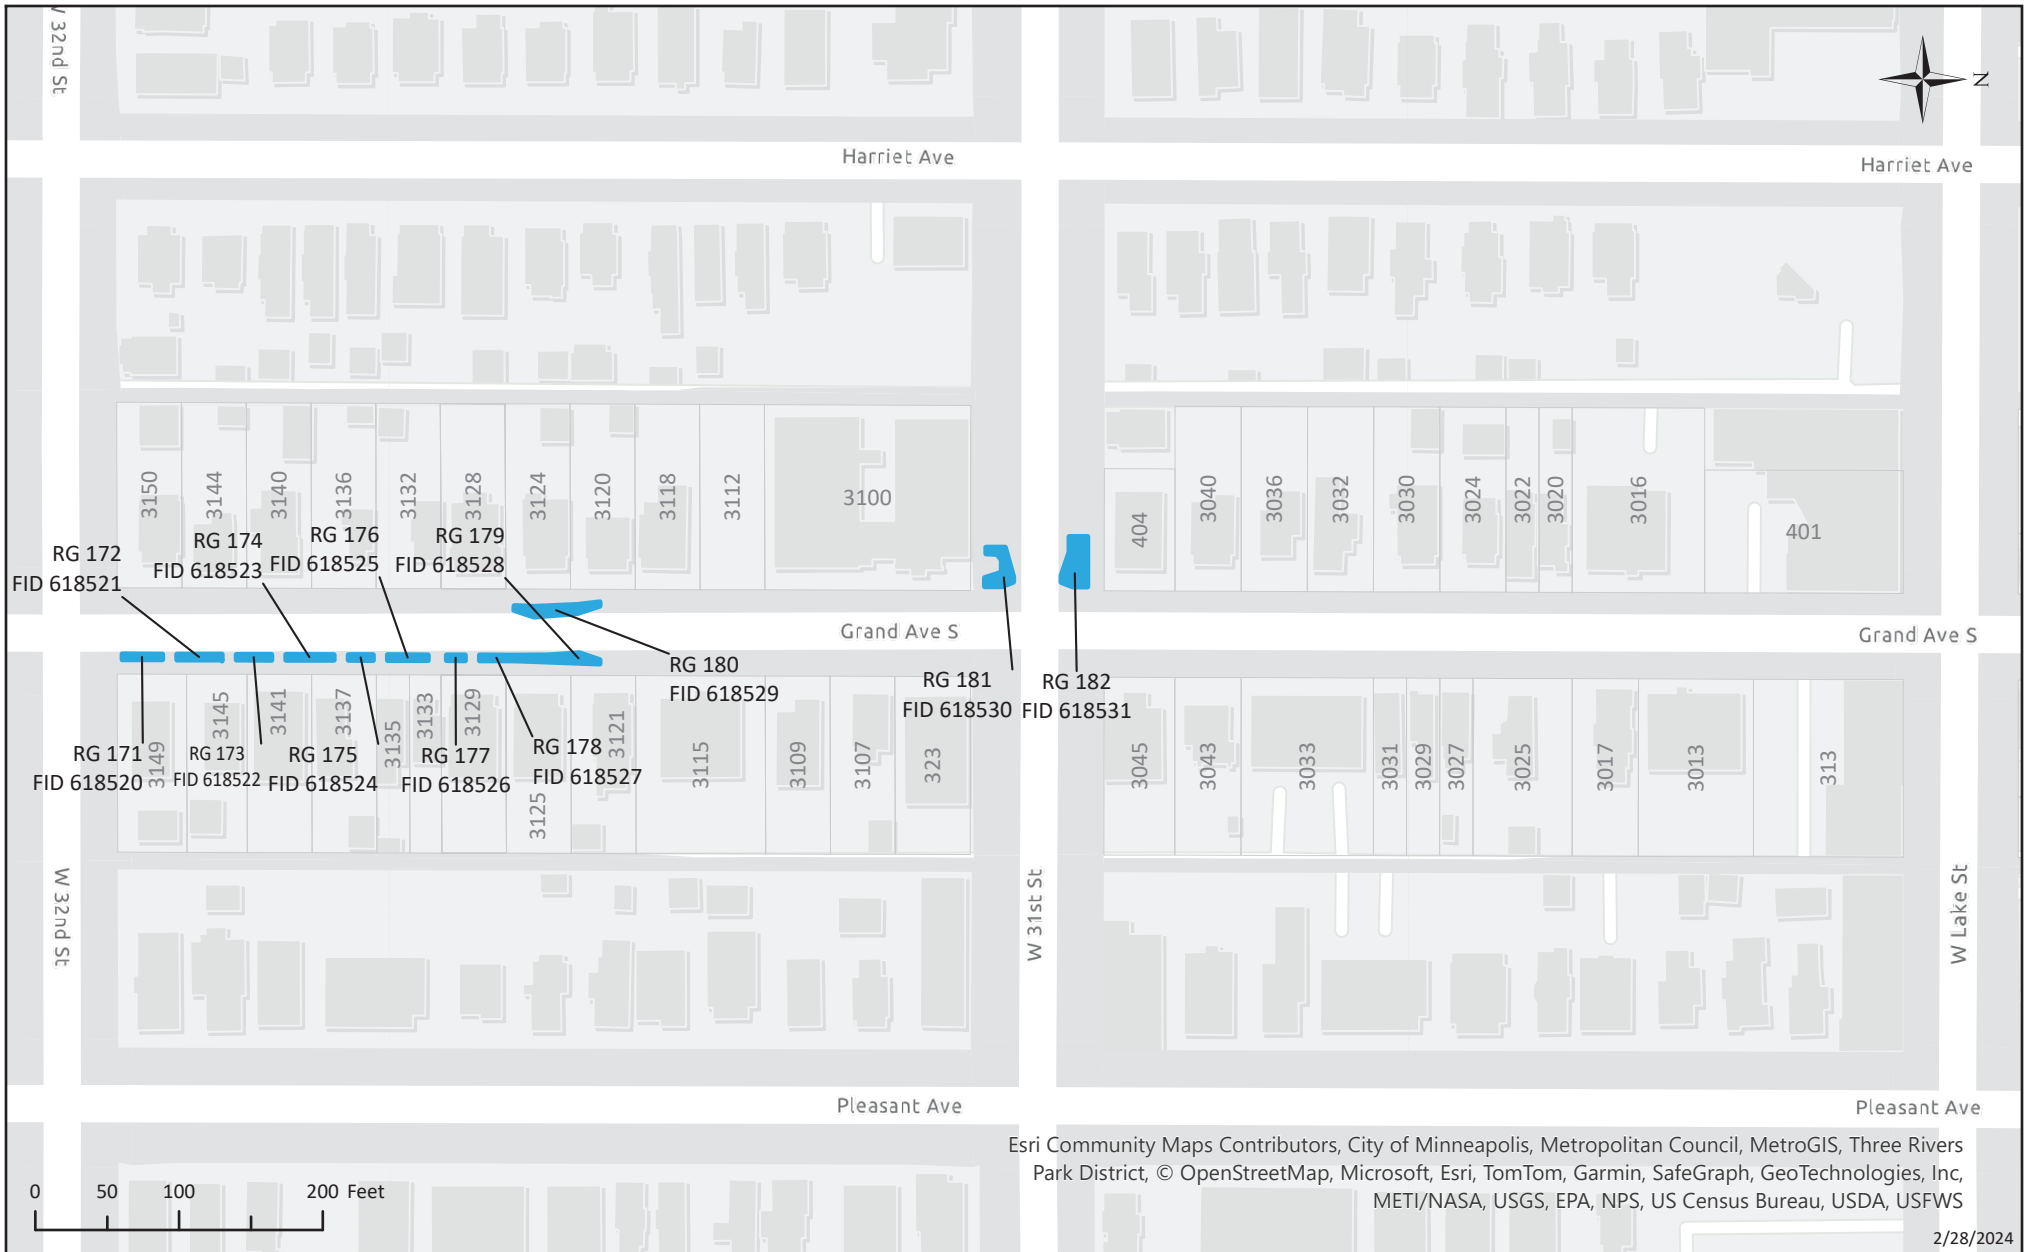

Grand Ave S Project - Rain Garden Locations

with Facility IDs

*Please note that rain garden locations are approximate.

Grand Av - W Lake St to W 32nd St

Rain Gardens

Grand Ave S Project - Rain Garden Locations

2/28/2024

*Please note that rain garden locations are approximate.

Grand Av - W 32nd St to W 34th St

Rain Gardens

Grand Ave S Project - Rain Garden Locations

with Facility IDs

Esri Community Maps Contributors, City of Minneapolis, Metropolitan Council, MetroGIS, Three Rivers Park District, © OpenStreetMap, Microsoft, Esri, TomTom, Garmin, SafeGraph, GeoTechnologies, Inc, METI/NASA, USGS, EPA, NPS, US Census Bureau, USDA, USFWS

2/28/2024

*Please note that rain garden locations are approximate.

Grand Av - W 34th St to W 36th St

Rain Gardens

Grand Ave S Project - Rain Garden Locations

with Facility IDs

Esri Community Maps Contributors, City of Minneapolis, Metropolitan Council, MetroGIS, Three Rivers Park District, © OpenStreetMap, Microsoft, Esri, TomTom, Garmin, SafeGraph, GeoTechnologies, Inc, METI/NASA, USGS, EPA, NPS, US Census Bureau, USDA, USFWS

2/28/2024

*Please note that rain garden locations are approximate.

Grand Av - W 36th St to W 38th St

 Rain Gardens

Grand Ave S Project - Rain Garden Locations

with Facility IDs

Esri Community Maps Contributors, City of Minneapolis, Metropolitan Council, MetroGIS, Three Rivers Park District, © OpenStreetMap, Microsoft, Esri, TomTom, Garmin, SafeGraph, GeoTechnologies, Inc, METI/NASA, USGS, EPA, NPS, US Census Bureau, USDA, USFWS