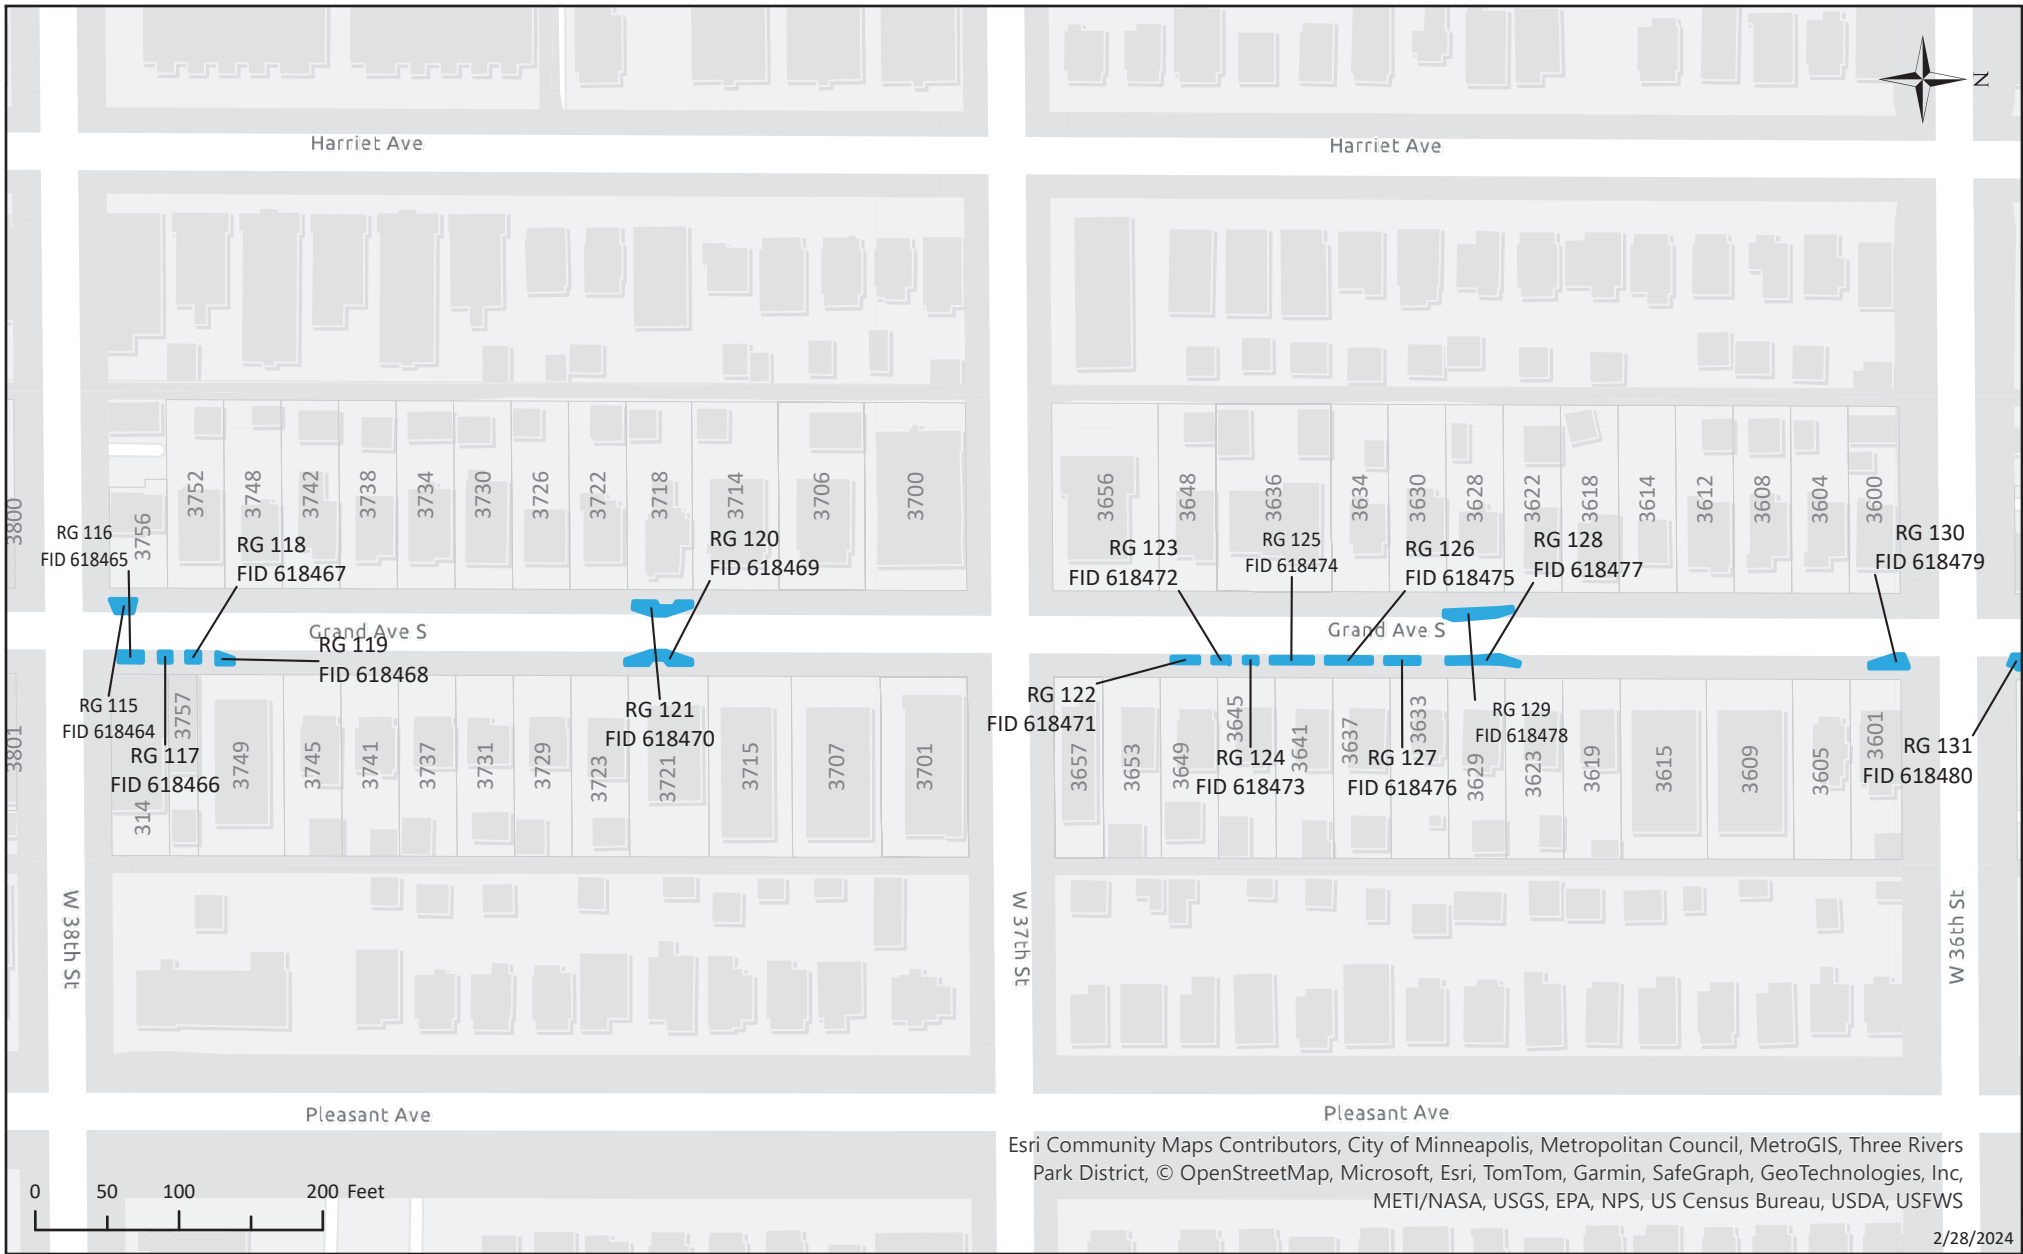

2/28/2024

*Please note that rain garden locations are approximate.

Grand Av - W 32nd St to W 34th St

Rain Gardens

Grand Ave S Project - Rain Garden Locations

with Facility IDs

Esri Community Maps Contributors, City of Minneapolis, Metropolitan Council, MetroGIS, Three Rivers Park District, © OpenStreetMap, Microsoft, Esri, TomTom, Garmin, SafeGraph, GeoTechnologies, Inc, METI/NASA, USGS, EPA, NPS, US Census Bureau, USDA, USFWS

2/28/2024

*Please note that rain garden locations are approximate.

Grand Av - W 34th St to W 36th St

Rain Gardens

Grand Ave S Project - Rain Garden Locations

with Facility IDs

Esri Community Maps Contributors, City of Minneapolis, Metropolitan Council, MetroGIS, Three Rivers Park District, © OpenStreetMap, Microsoft, Esri, TomTom, Garmin, SafeGraph, GeoTechnologies, Inc, METI/NASA, USGS, EPA, NPS, US Census Bureau, USDA, USFWS

2/28/2024

*Please note that rain garden locations are approximate.

Grand Av - W 36th St to W 38th St

 Rain Gardens

Grand Ave S Project - Rain Garden Locations

with Facility IDs

Esri Community Maps Contributors, City of Minneapolis, Metropolitan Council, MetroGIS, Three Rivers Park District, © OpenStreetMap, Microsoft, Esri, TomTom, Garmin, SafeGraph, GeoTechnologies, Inc, METI/NASA, USGS, EPA, NPS, US Census Bureau, USDA, USFWS

2/28/2024

*Please note that rain garden locations are approximate.

Grand Ave - W 38th St to W 40th St

 Rain Gardens

Grand Ave S Project - Rain Garden Locations

with Facility IDs

Esri Community Maps Contributors, City of Minneapolis, Metropolitan Council, MetroGIS, Three Rivers Park District, © OpenStreetMap, Microsoft, Esri, TomTom, Garmin, SafeGraph, GeoTechnologies, Inc, METI/NASA, USGS, EPA, NPS, US Census Bureau, USDA, USFWS