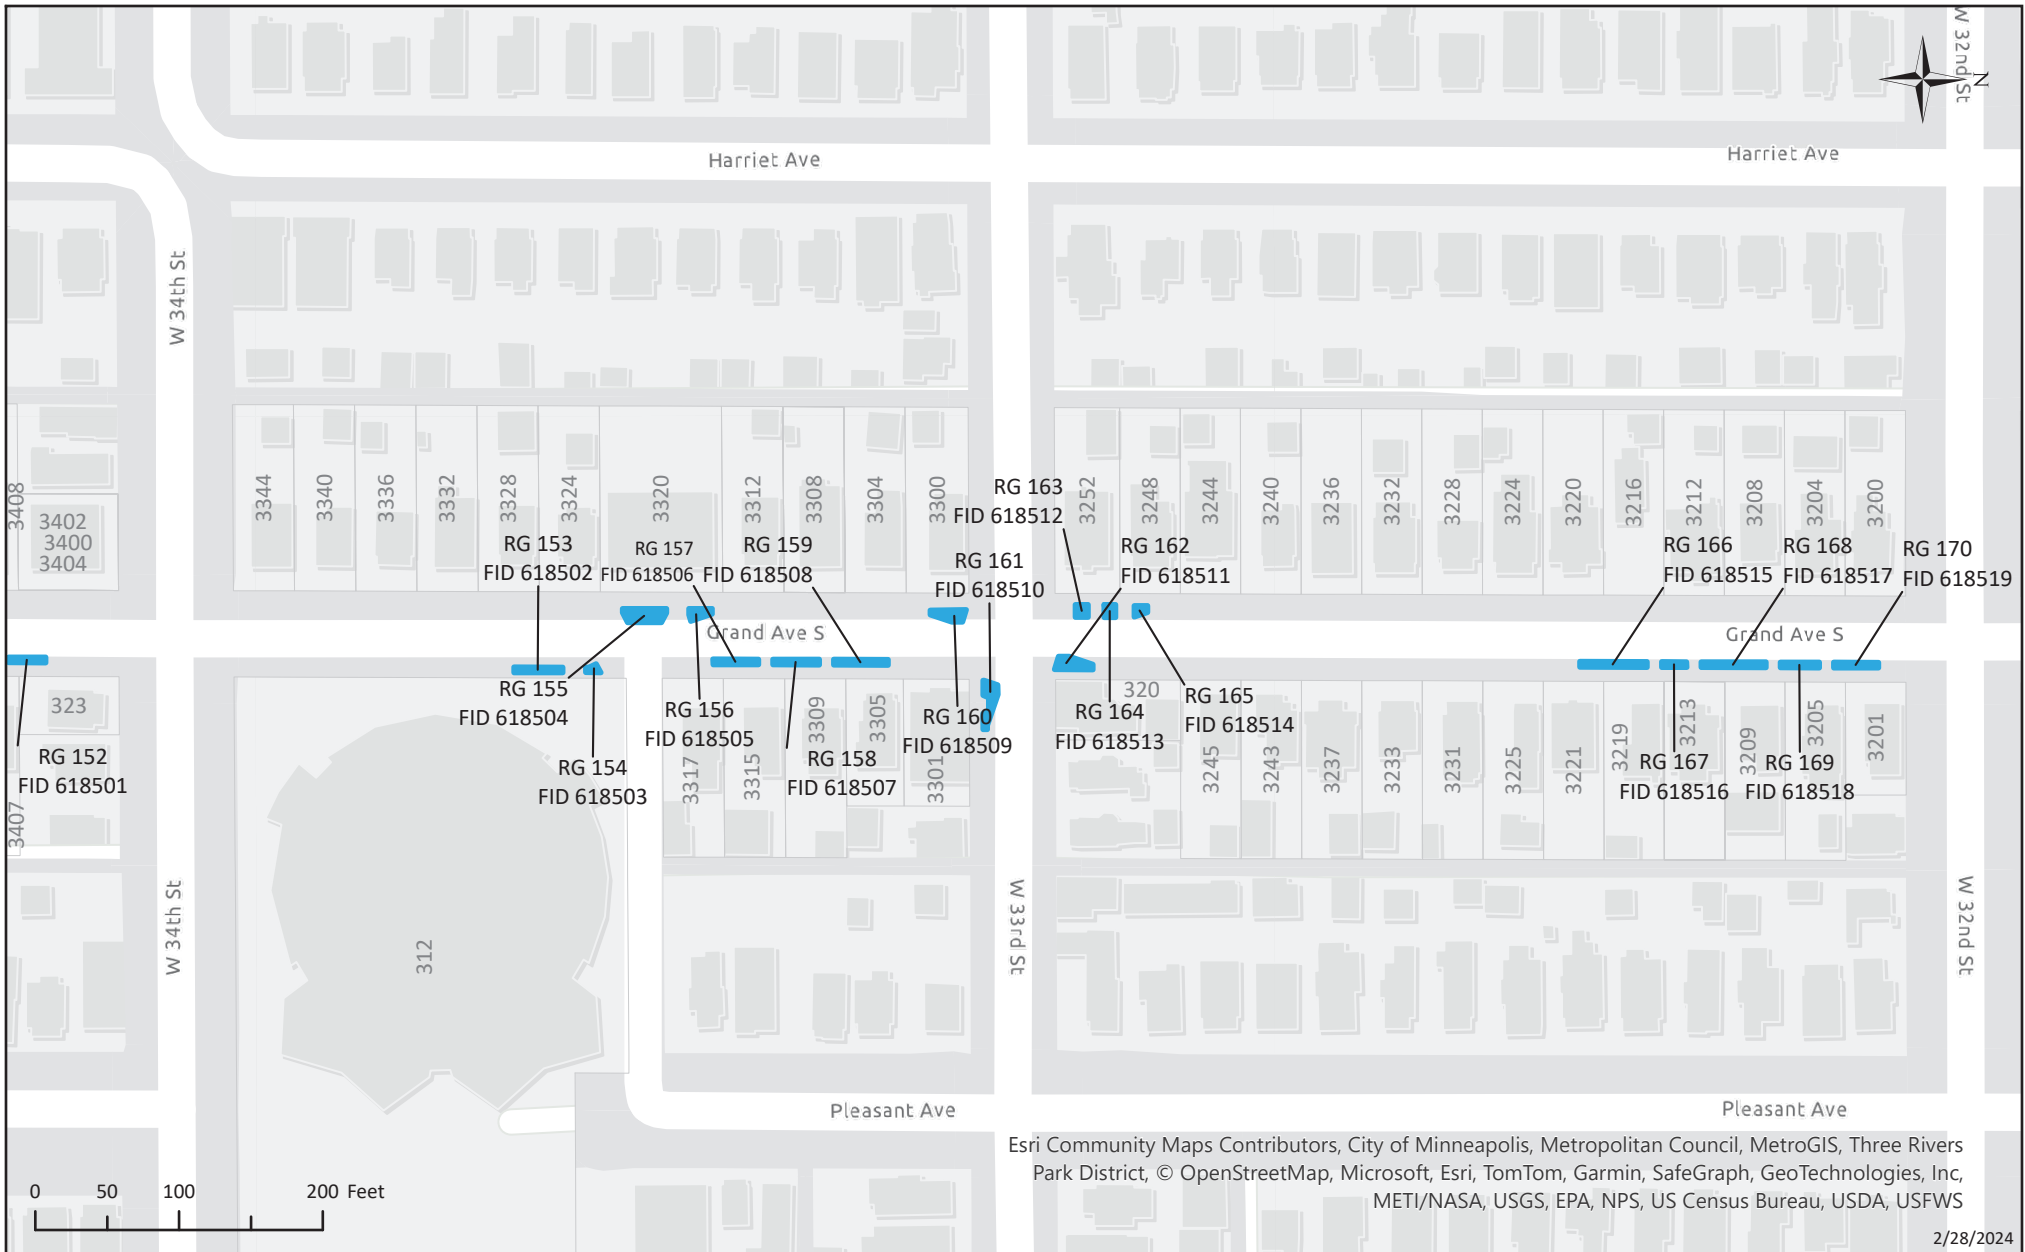

Grand Ave S Project - Rain Garden Locations

with Facility IDs

Esri Community Maps Contributors, City of Minneapolis, Metropolitan Council, MetroGIS, Three Rivers Park District, © OpenStreetMap, Microsoft, Esri, TomTom, Garmin, SafeGraph, GeoTechnologies, Inc, METI/NASA, USGS, EPA, NPS, US Census Bureau, USDA, USFWS

2/28/2024

*Please note that rain garden locations are approximate.

Grand Av - W 32nd St to W 34th St

Rain Gardens