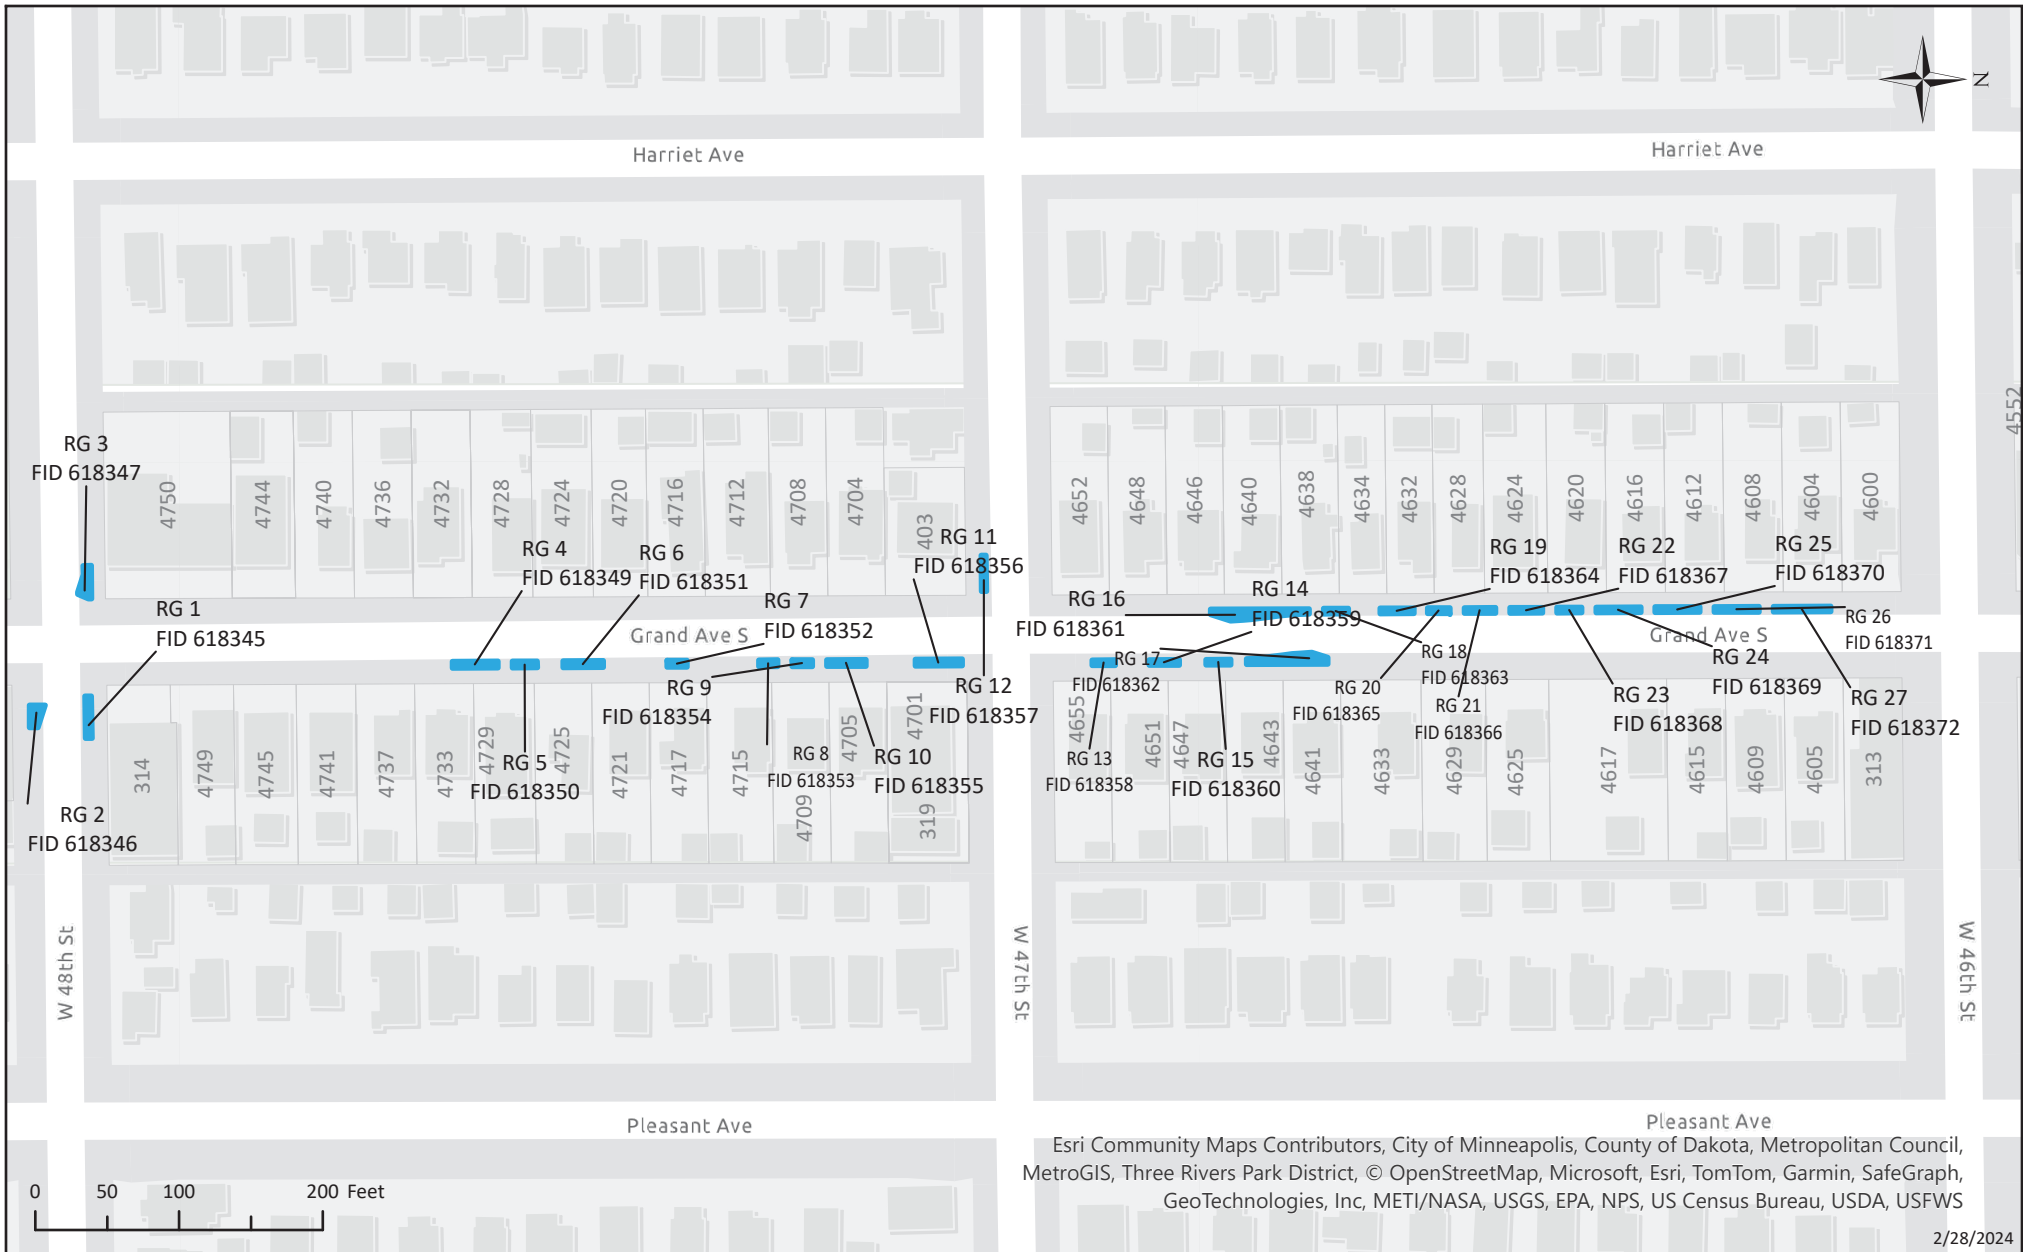

Grand Ave S Project - Rain Garden Locations

with Facility IDs

Esri Community Maps Contributors, City of Minneapolis, County of Dakota, Metropolitan Council, MetroGIS, Three Rivers Park District, © OpenStreetMap, Microsoft, Esri, TomTom, Garmin, SafeGraph, GeoTechnologies, Inc, METI/NASA, USGS, EPA, NPS, US Census Bureau, USDA, USFWS

2/28/2024

*Please note that rain garden locations are approximate.

Grand Av - W 46th St to W 48th St

Rain Gardens