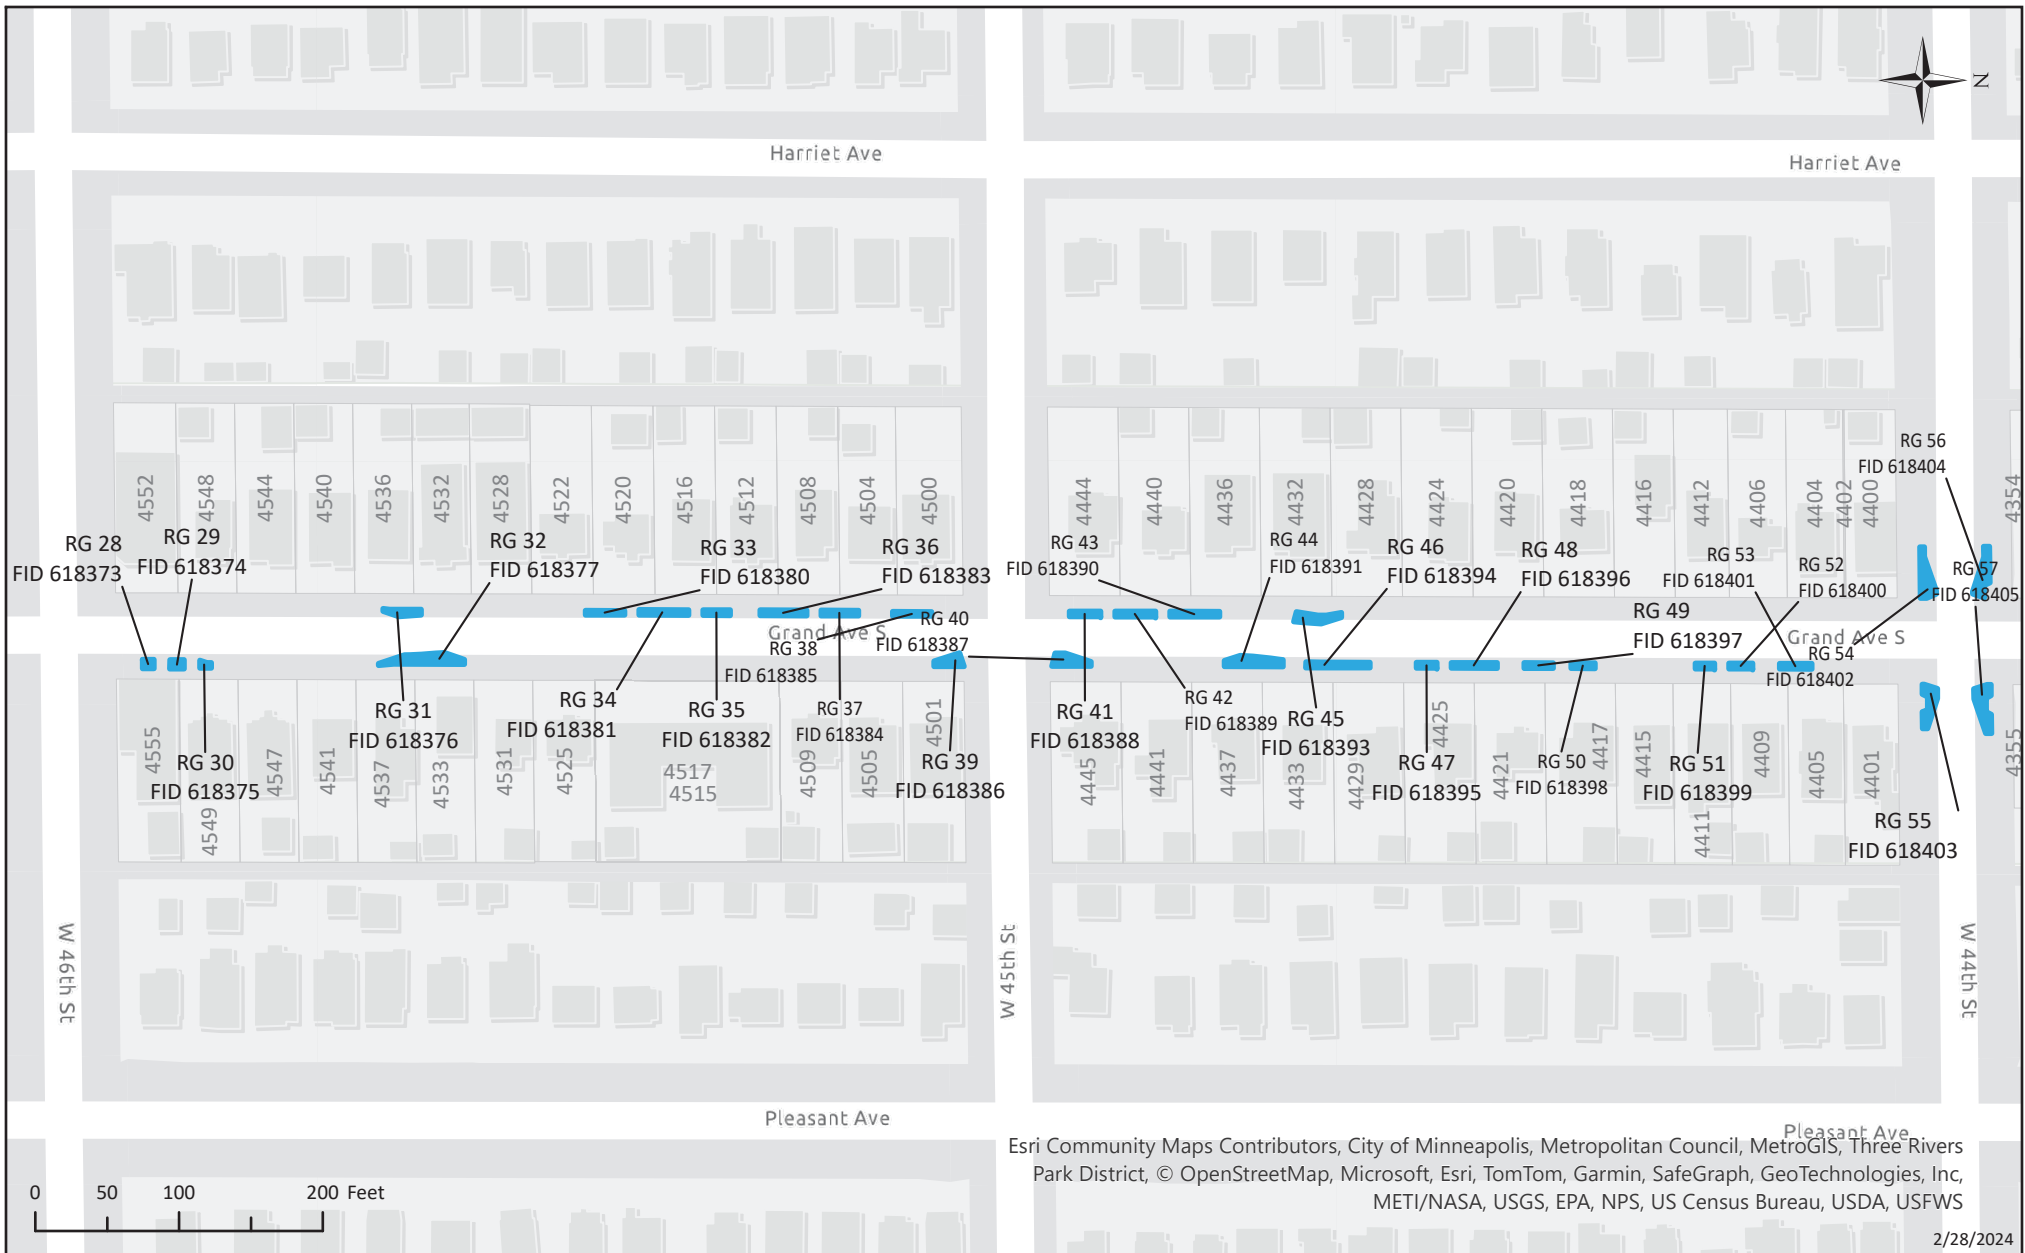

2/28/2024

*Please note that rain garden locations are approximate.

Grand Ave - W 38th St to W 40th St

 Rain Gardens

Grand Ave S Project - Rain Garden Locations

with Facility IDs

Esri Community Maps Contributors, City of Minneapolis, Metropolitan Council, MetroGIS, Three Rivers Park District, © OpenStreetMap, Microsoft, Esri, TomTom, Garmin, SafeGraph, GeoTechnologies, Inc, METI/NASA, USGS, EPA, NPS, US Census Bureau, USDA, USFWS

2/28/2024

*Please note that rain garden locations are approximate.

Grand Av - W 40th St to W 42nd St

 Rain Gardens

Grand Ave S Project - Rain Garden Locations

with Facility IDs

*Please note that rain garden locations are approximate.

2/28/2024

Rain Gardens

Grand Ave S Project - Rain Garden Locations

with Facility IDs

*Please note that rain garden locations are approximate.

Grand Av - W 44th St to W 46th St

Rain Gardens

Grand Ave S Project - Rain Garden Locations

2/28/2024

*Please note that rain garden locations are approximate.

Grand Av - W 46th St to W 48th St

Rain Gardens