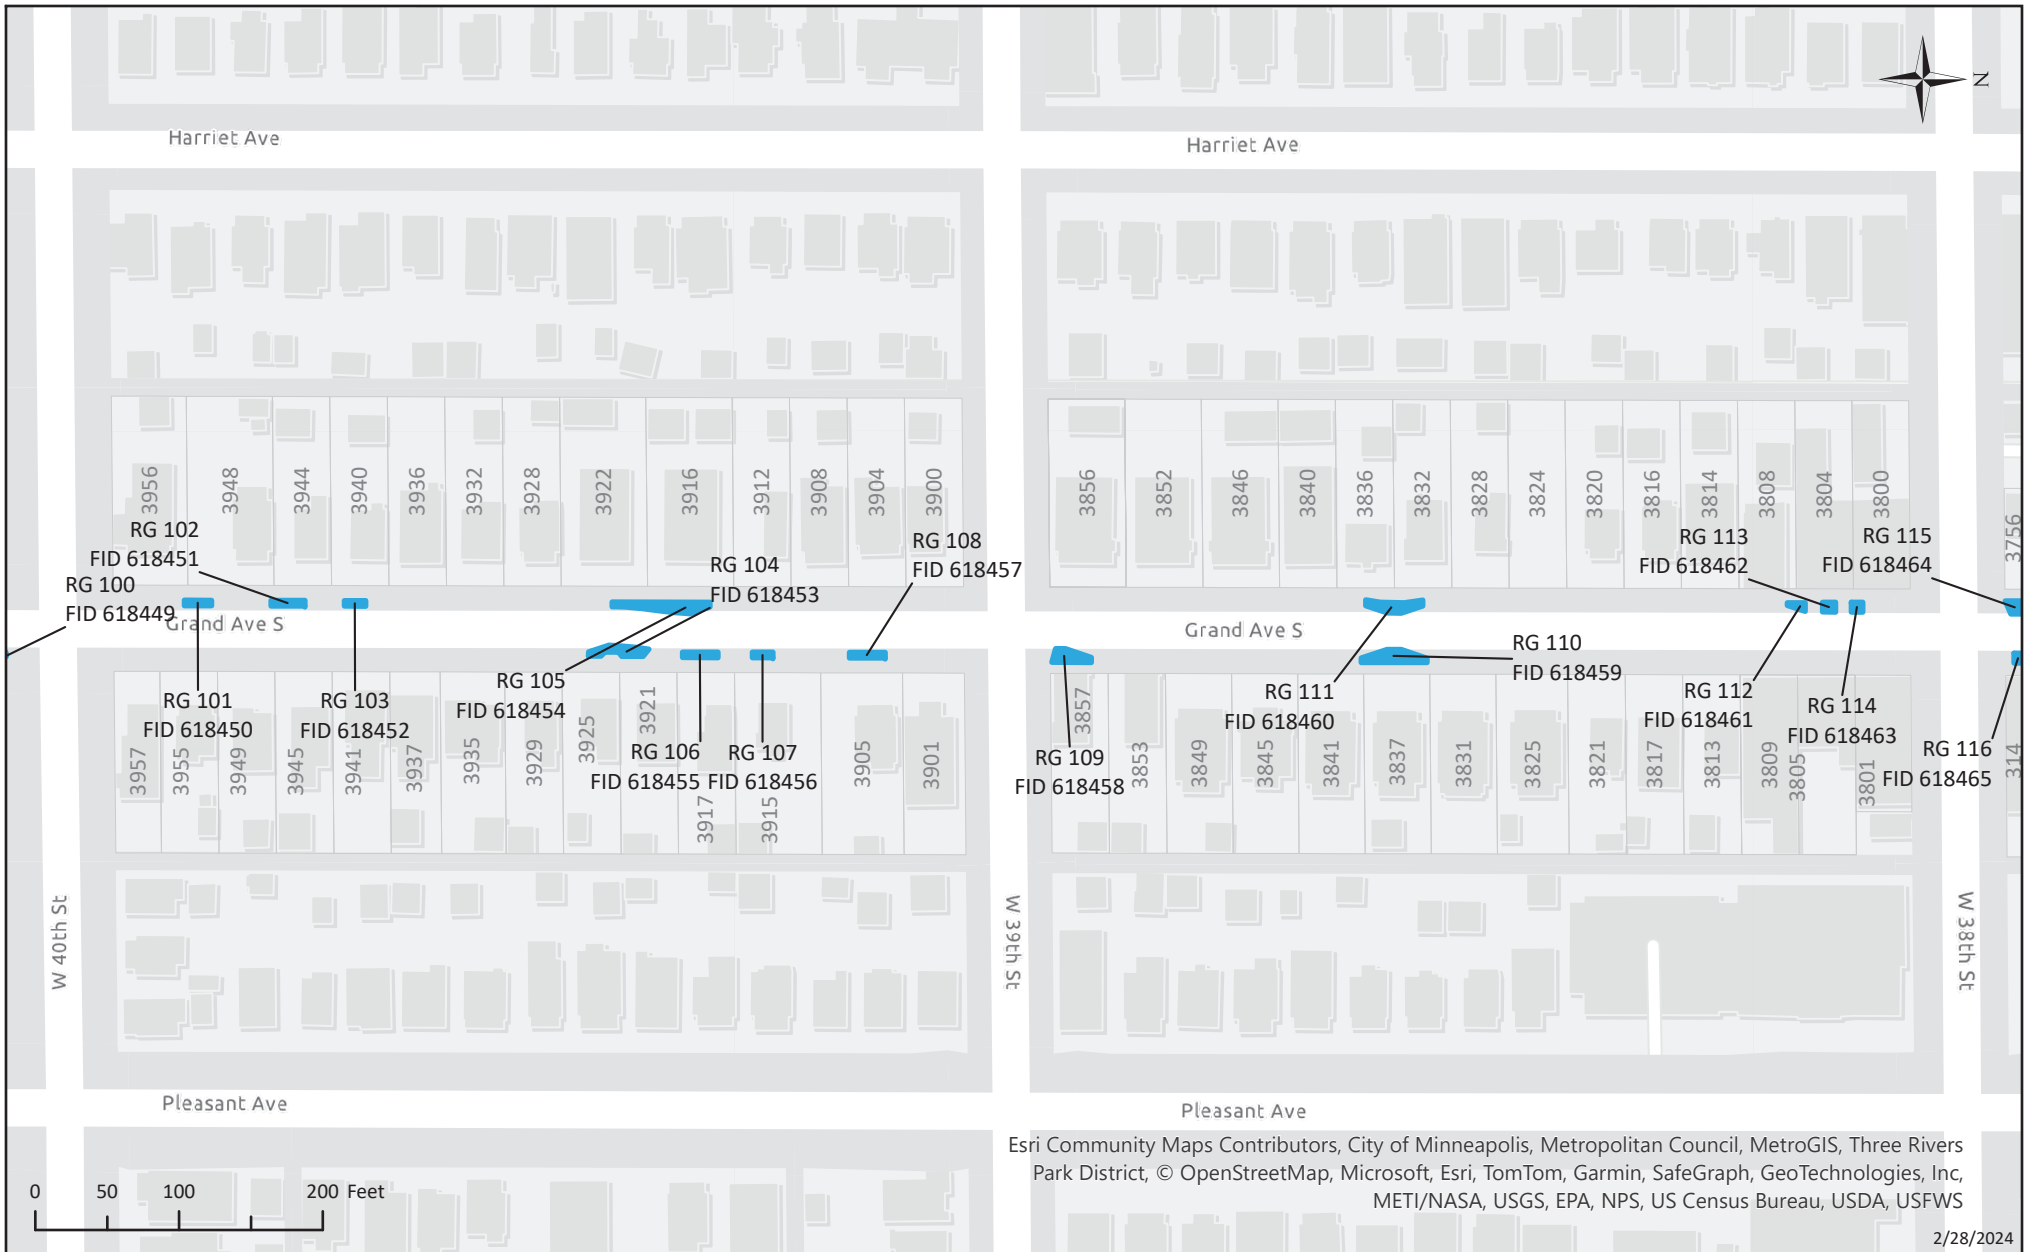

2/28/2024

*Please note that rain garden locations are approximate.

Grand Av - W 34th St to W 36th St

Rain Gardens

Grand Ave S Project - Rain Garden Locations

with Facility IDs

Esri Community Maps Contributors, City of Minneapolis, Metropolitan Council, MetroGIS, Three Rivers Park District, © OpenStreetMap, Microsoft, Esri, TomTom, Garmin, SafeGraph, GeoTechnologies, Inc, METI/NASA, USGS, EPA, NPS, US Census Bureau, USDA, USFWS

2/28/2024

*Please note that rain garden locations are approximate.

Grand Av - W 36th St to W 38th St

 Rain Gardens

Grand Ave S Project - Rain Garden Locations

with Facility IDs

Esri Community Maps Contributors, City of Minneapolis, Metropolitan Council, MetroGIS, Three Rivers Park District, © OpenStreetMap, Microsoft, Esri, TomTom, Garmin, SafeGraph, GeoTechnologies, Inc, METI/NASA, USGS, EPA, NPS, US Census Bureau, USDA, USFWS

2/28/2024

*Please note that rain garden locations are approximate.

Grand Ave - W 38th St to W 40th St

 Rain Gardens

Grand Ave S Project - Rain Garden Locations

with Facility IDs

Esri Community Maps Contributors, City of Minneapolis, Metropolitan Council, MetroGIS, Three Rivers Park District, © OpenStreetMap, Microsoft, Esri, TomTom, Garmin, SafeGraph, GeoTechnologies, Inc, METI/NASA, USGS, EPA, NPS, US Census Bureau, USDA, USFWS

2/28/2024

*Please note that rain garden locations are approximate.

Grand Av - W 40th St to W 42nd St

 Rain Gardens

Grand Ave S Project - Rain Garden Locations

with Facility IDs

*Please note that rain garden locations are approximate.