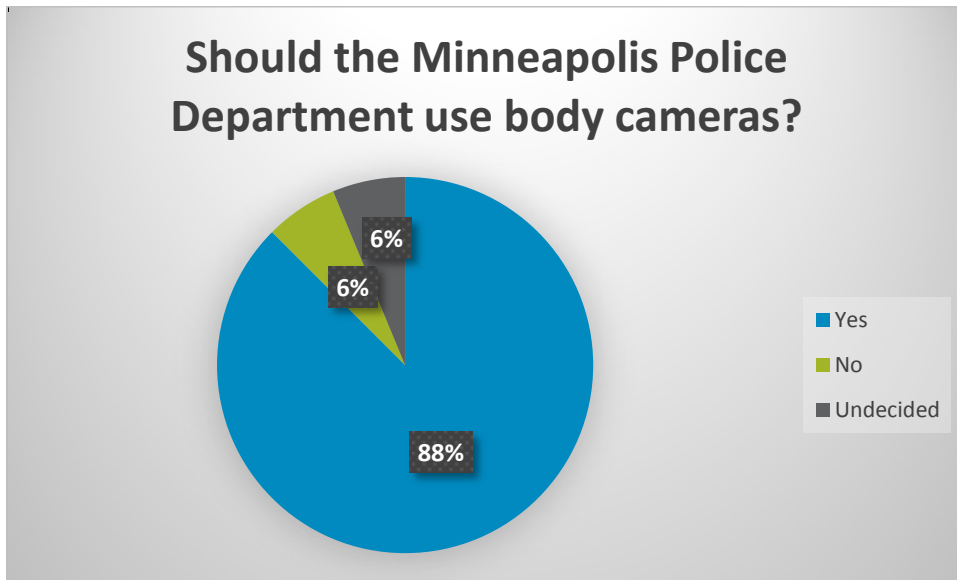

Total Participants: 385

American Disabilities Act Celebration

Total Participants: 22

National Night Out: Near North

Total Participants: 48

National Night Out: Camden

Total Participants: 15

Total: All Events