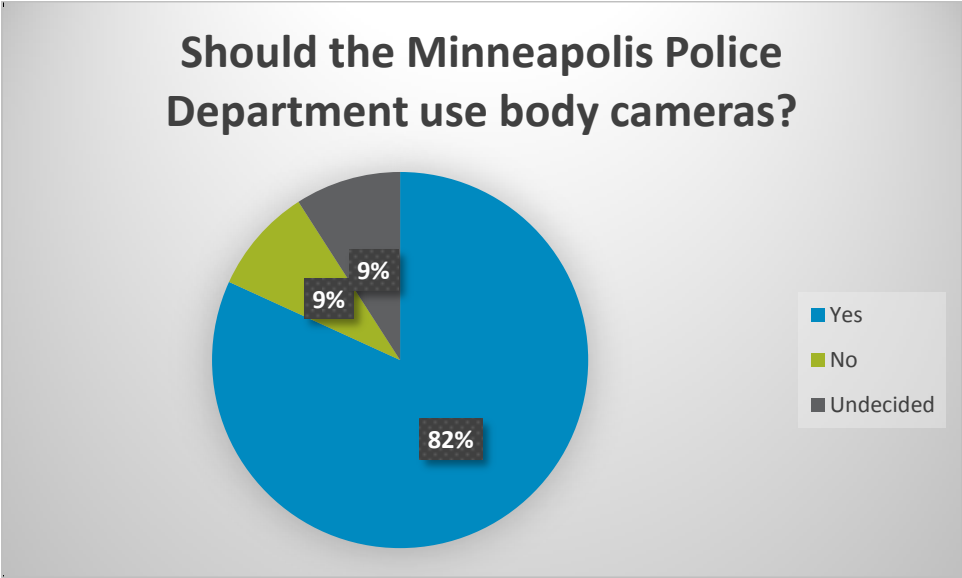

Community Door Poll Data

Listening Session 1

Total Participants: 11

Listening Session 2

Total Participants: 18

Listening Session 3

Total Participants: 31

Twin Cities Pride Festival

Total Participants: 385

American Disabilities Act Celebration

Total Participants: 22

National Night Out: Near North

Total Participants: 48

National Night Out: Camden

Total Participants: 15

Total: All Events