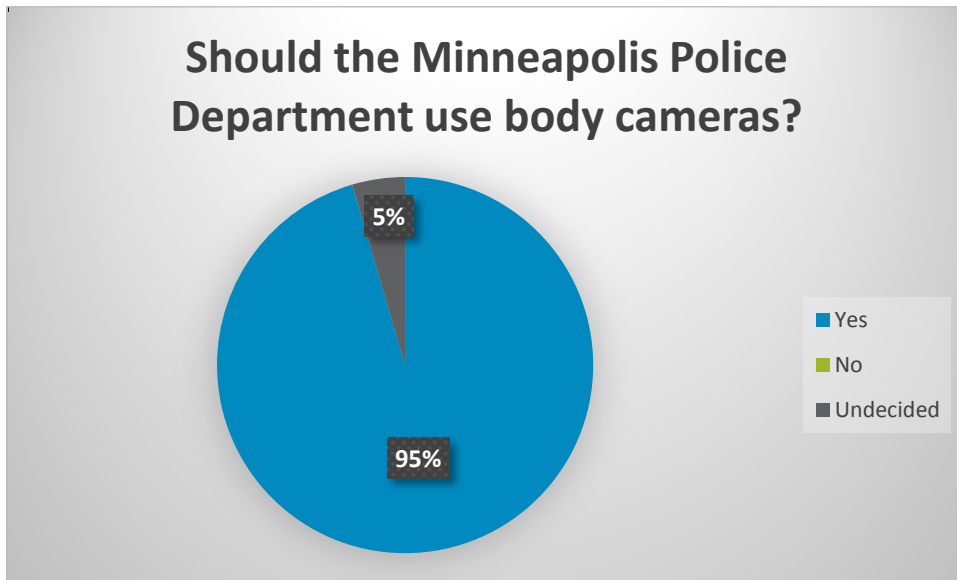

Community Door Poll Data

Listening Session 1

Total Participants: 11

Listening Session 2

Total Participants: 18

Listening Session 3

Total Participants: 31

Twin Cities Pride Festival

Total Participants: 385

American Disabilities Act Celebration

Total Participants: 22

National Night Out: Near North

Total Participants: 48

National Night Out: Camden

Total Participants: 15

Total: All Events