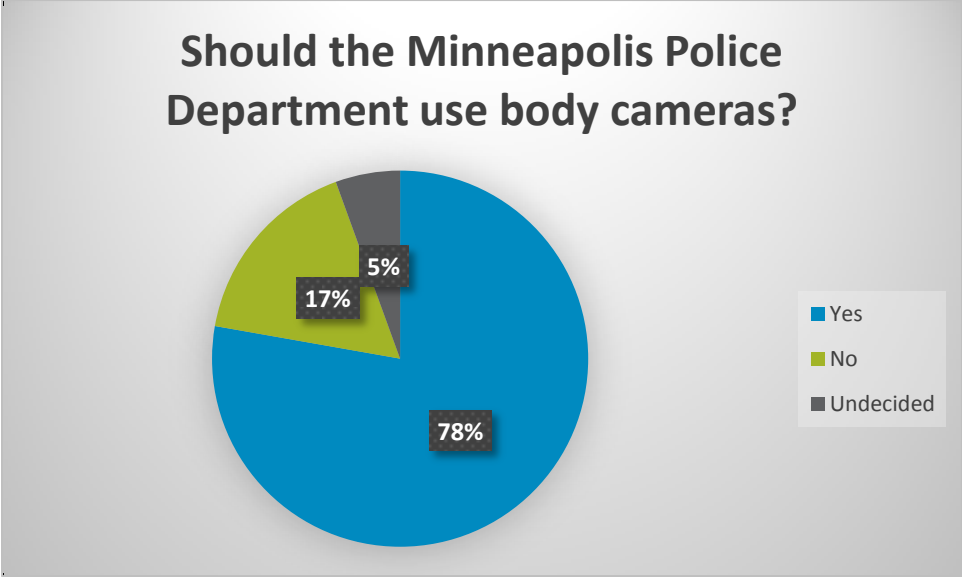

Community Door Poll Data

Listening Session 1

Total Participants: 11

Listening Session 2

Total Participants: 18

Listening Session 3

Total Participants: 31

Twin Cities Pride Festival

Total Participants: 385

American Disabilities Act Celebration

Total Participants: 22

National Night Out: Near North

Total Participants: 48

National Night Out: Camden

Total Participants: 15

Total: All Events