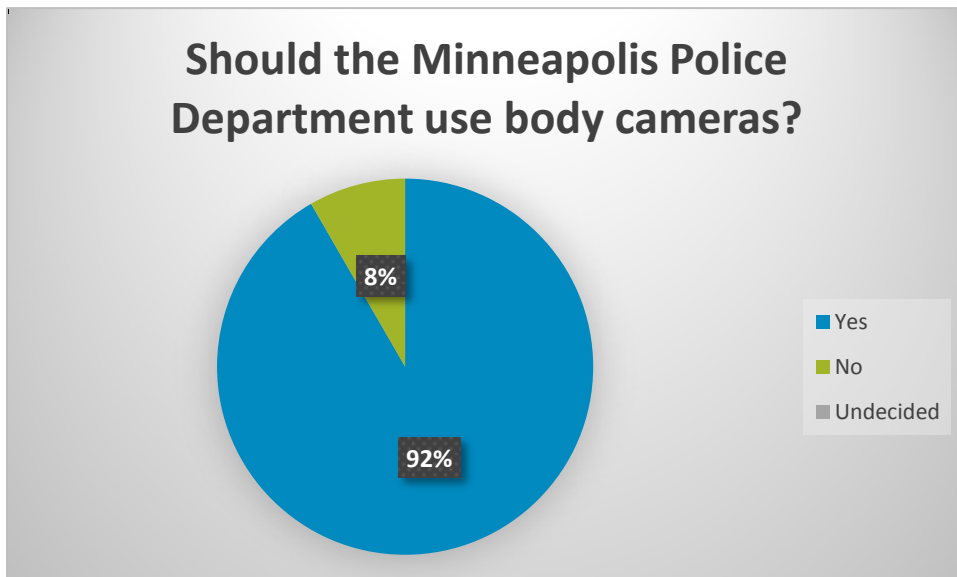

Community Door Poll Data

Listening Session 1

Total Participants: 11

Listening Session 2

Total Participants: 18

Listening Session 3

Total Participants: 31

Twin Cities Pride Festival

Total Participants: 385

American Disabilities Act Celebration

Total Participants: 22

National Night Out: Near North

Total Participants: 48

National Night Out: Camden

Total Participants: 15

Total: All Events