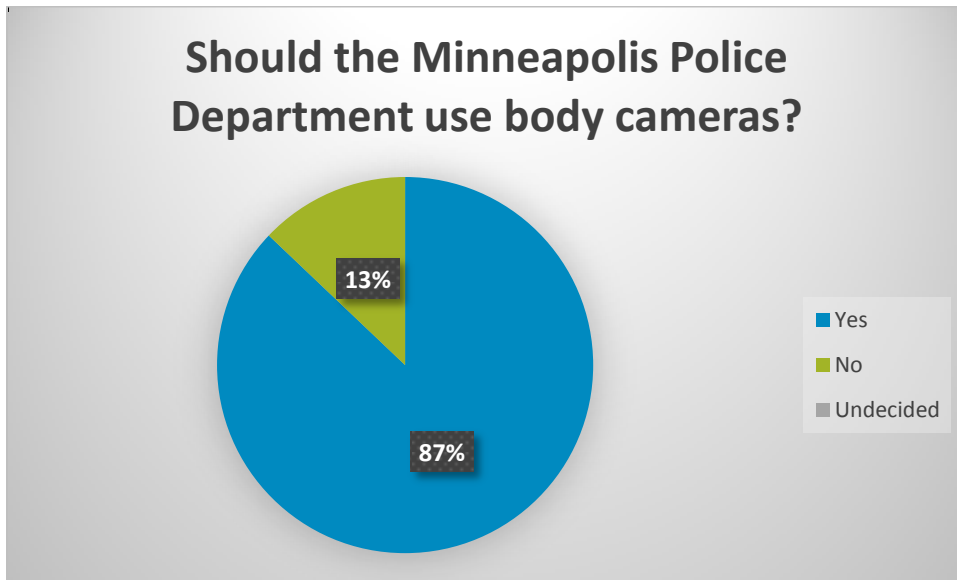

Community Door Poll Data

Listening Session 1

Total Participants: 11

Listening Session 2

Total Participants: 18

Listening Session 3

Total Participants: 31

Twin Cities Pride Festival

Total Participants: 385

American Disabilities Act Celebration

Total Participants: 22

National Night Out: Near North

Total Participants: 48

National Night Out: Camden

Total Participants: 15

Total: All Events