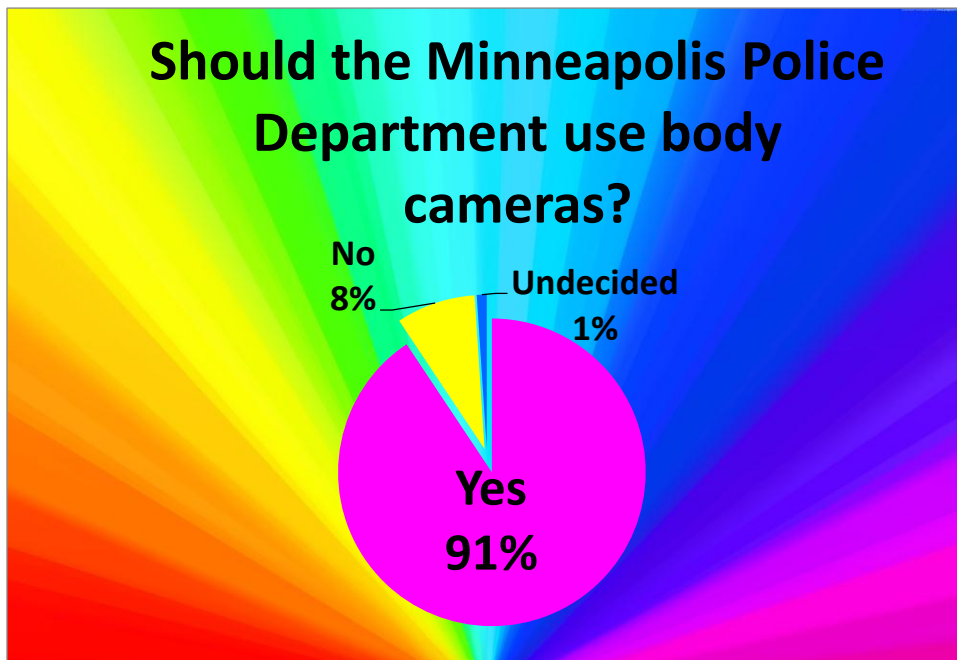

Community Door Poll Data

Listening Session 1

Total Participants: 11

Listening Session 2

Total Participants: 18

Listening Session 3

Total Participants: 31

Twin Cities Pride Festival

Total Participants: 385

American Disabilities Act Celebration

Total Participants: 22

National Night Out: Near North

Total Participants: 48

National Night Out: Camden

Total Participants: 15

Total: All Events