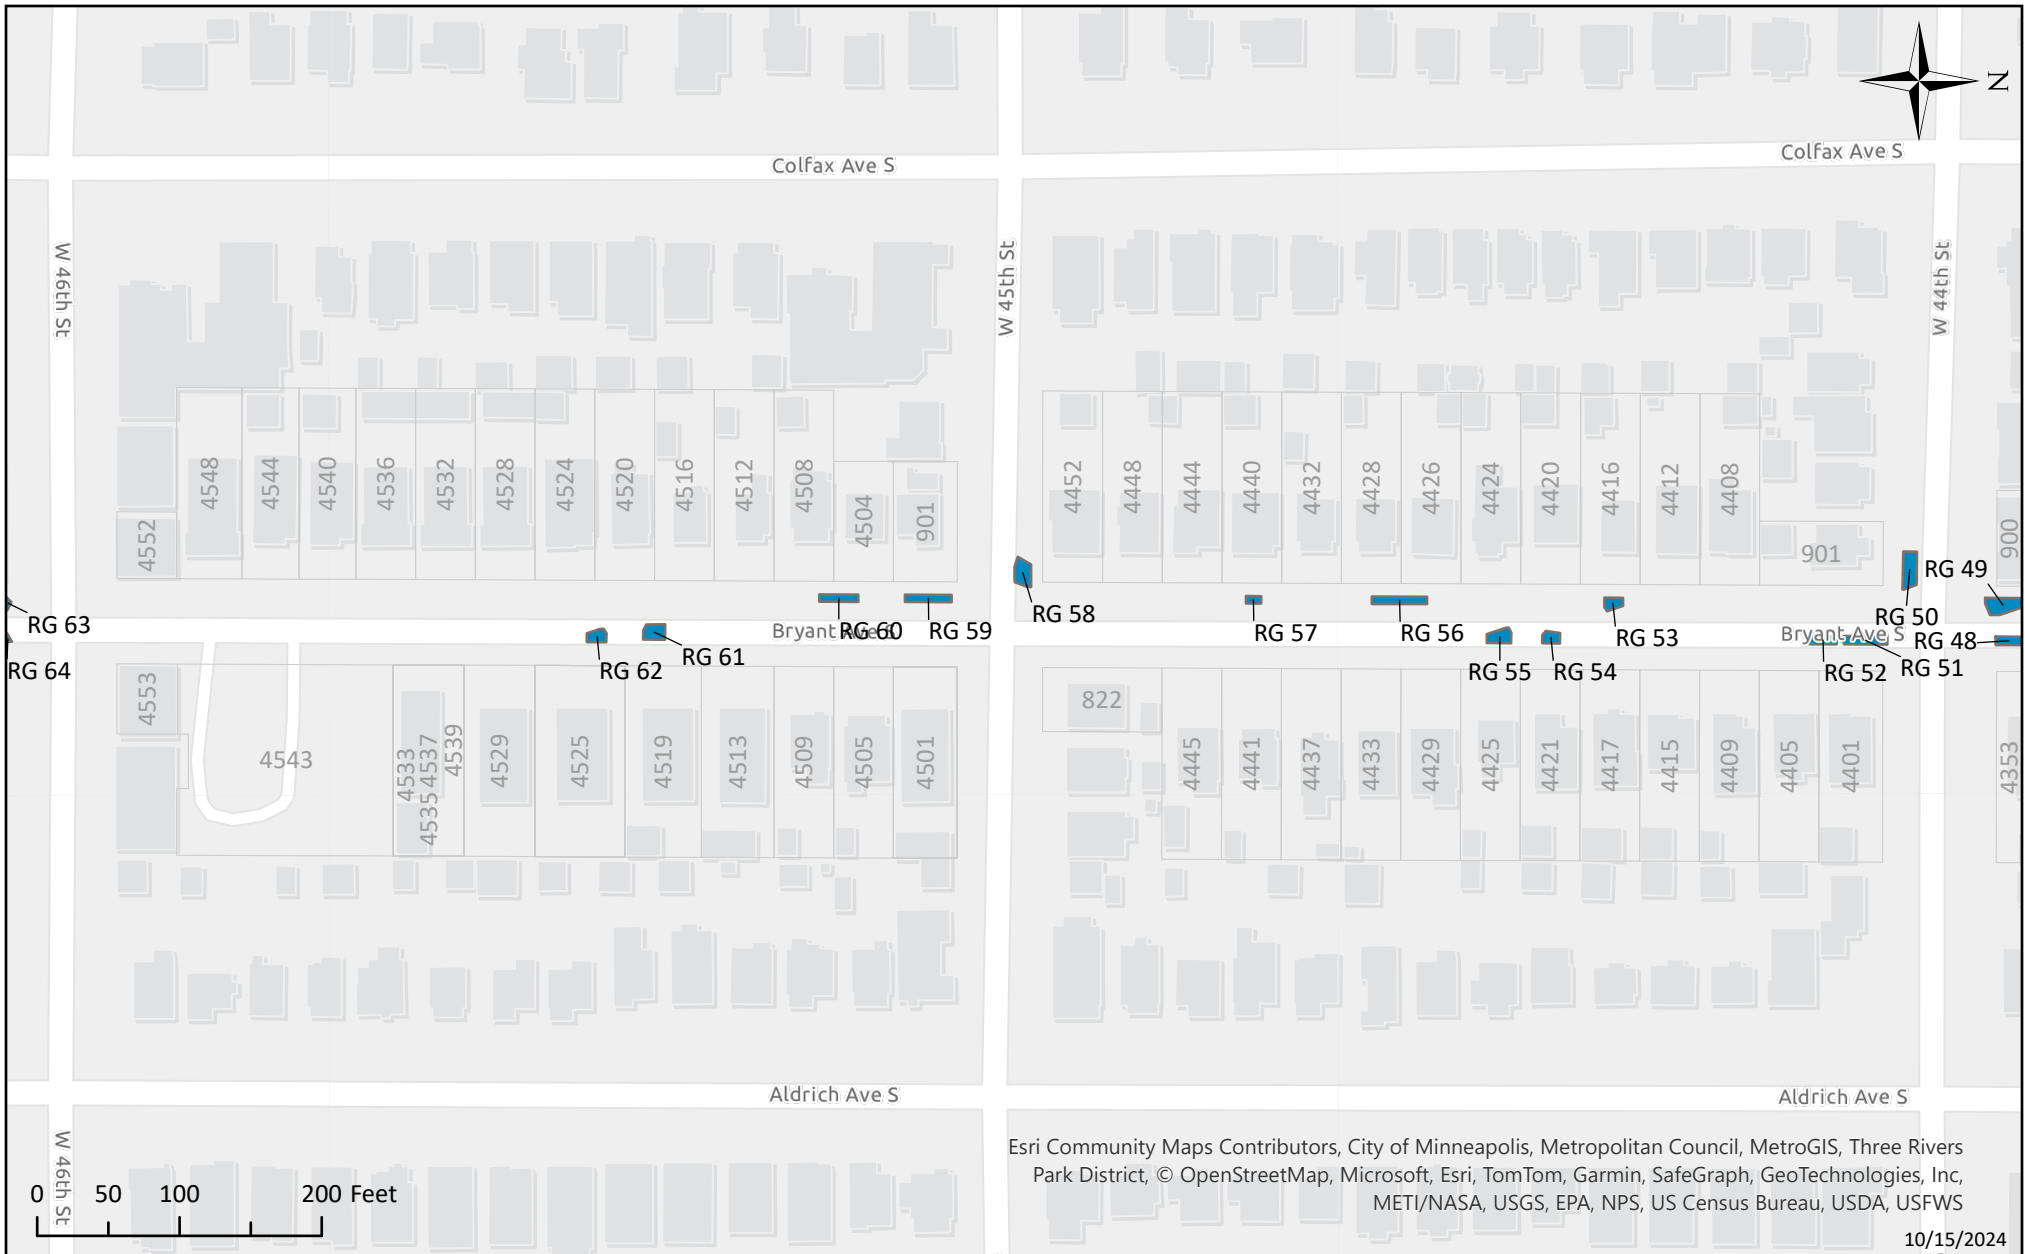

10/15/2024

*Please note that locations are approximate.

Bryant Ave S - W 40th St to W 42nd St

- Rain gardens already restored
- Rain gardens to be restored

Rain Gardens on Bryant Ave S

Esri Community Maps Contributors, City of Minneapolis, Metropolitan Council, MetroGIS, Three Rivers Park District, © OpenStreetMap, Microsoft, Esri, TomTom, Garmin, SafeGraph, GeoTechnologies, Inc, METI/NASA, USGS, EPA, NPS, US Census Bureau, USDA, USFWS

10/15/2024

*Please note that locations are approximate.

Bryant Ave S - W 42nd St to W 44th St

- Rain gardens already restored
- Rain gardens to be restored

Rain Gardens on Bryant Ave S

Esri Community Maps Contributors, City of Minneapolis, Metropolitan Council, MetroGIS, Three Rivers Park District, © OpenStreetMap, Microsoft, Esri, TomTom, Garmin, SafeGraph, GeoTechnologies, Inc, METI/NASA, USGS, EPA, NPS, US Census Bureau, USDA, USFWS

10/15/2024

*Please note that locations are approximate.

Bryant Ave S - W 44th St to W 46th St

- Rain gardens already restored
- Rain gardens to be restored

Rain Gardens on Bryant Ave S

*Please note that locations are approximate.

Bryant Ave S - W 46th St to W 48th St

- Rain gardens already restored
- Rain gardens to be restored

Rain Gardens on Bryant Ave S

*Please note that locations are approximate.

Bryant Ave S - W 48th St to W 50th St