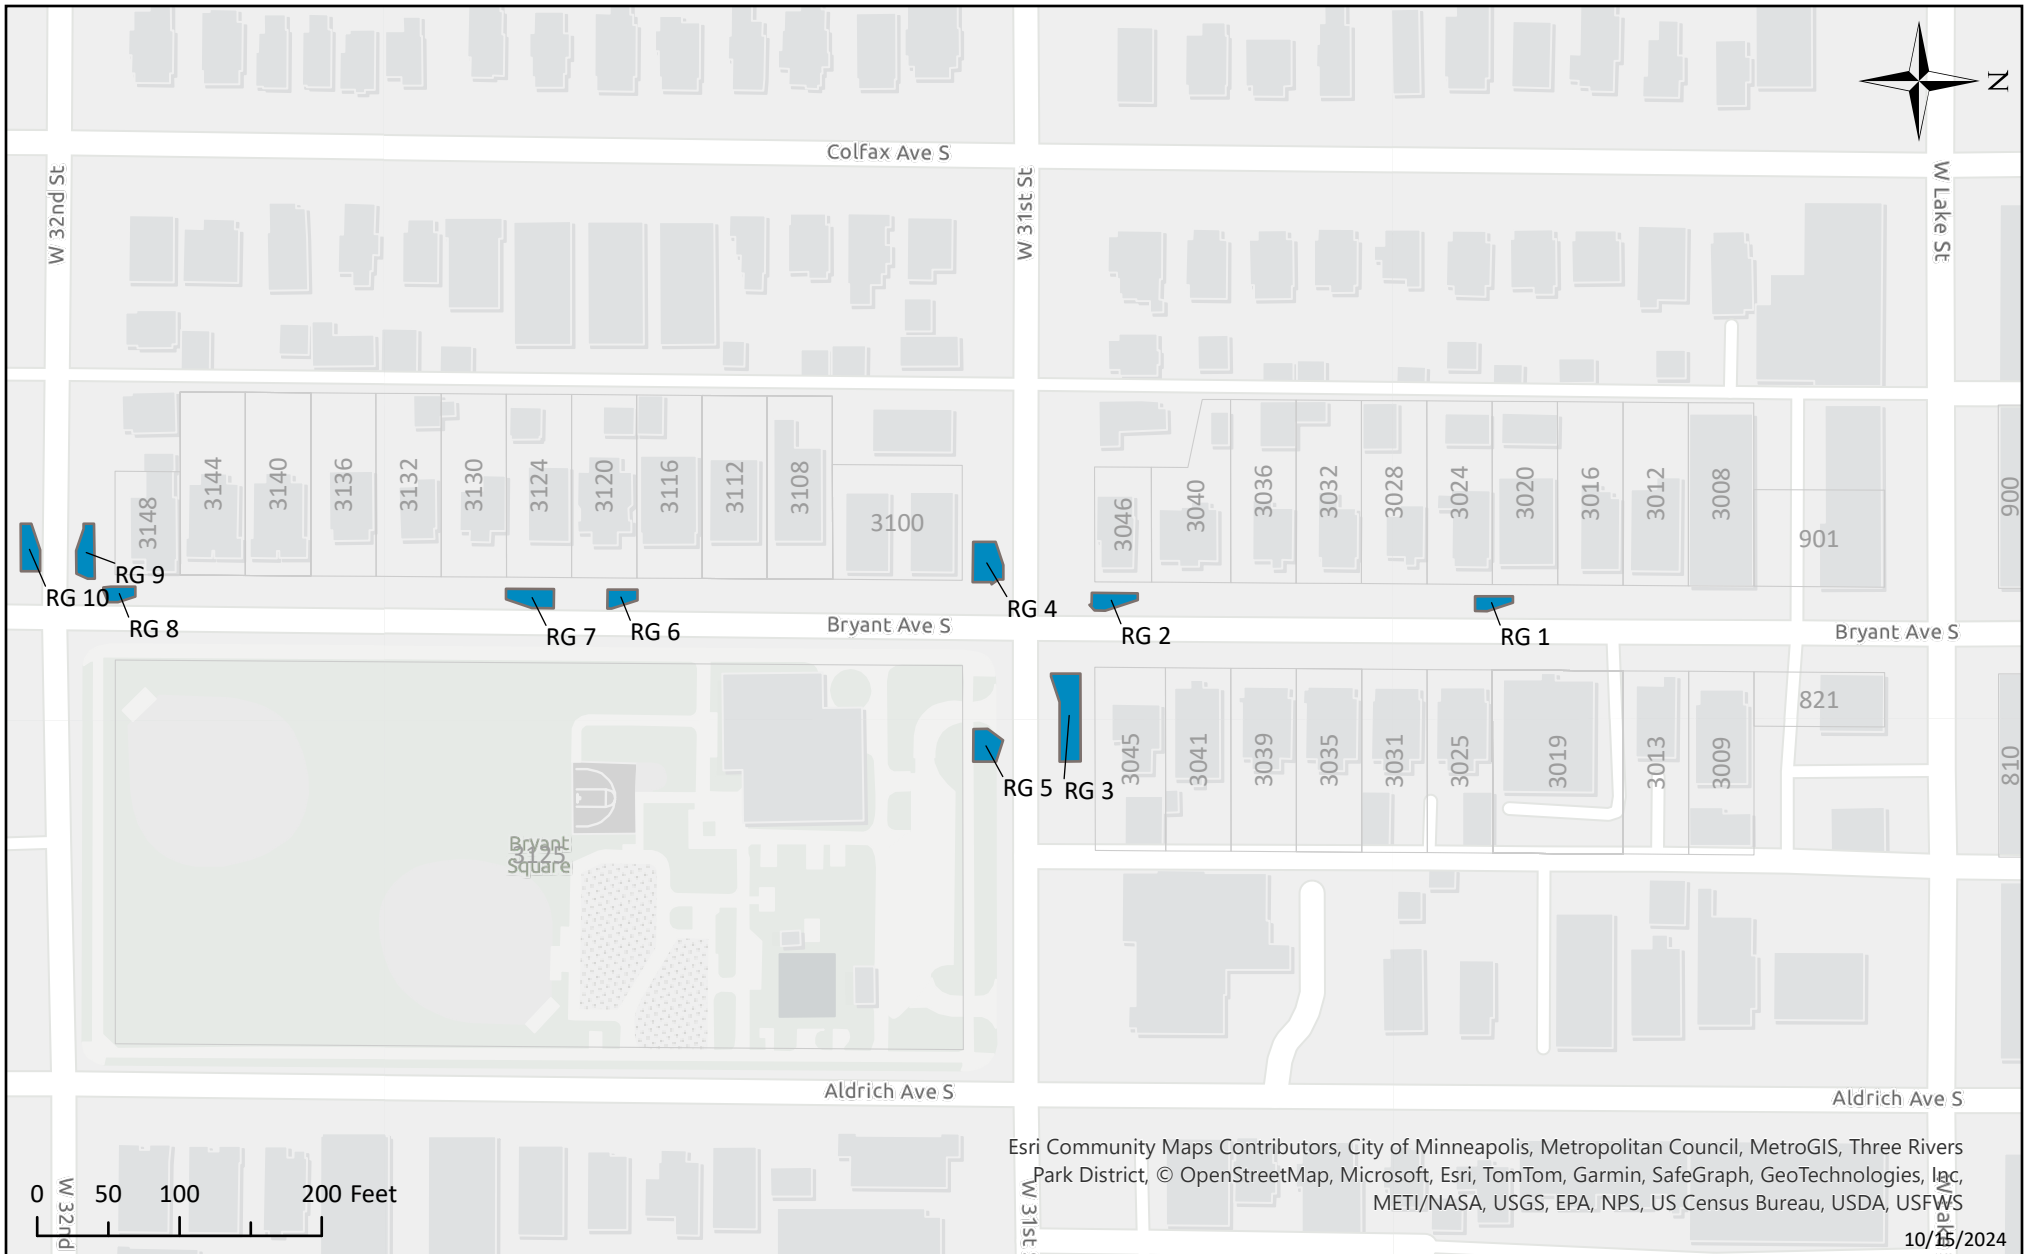

Rain Gardens on Bryant Ave S

Esri Community Maps Contributors, City of Minneapolis, Metropolitan Council, MetroGIS, Three Rivers Park District, © OpenStreetMap, Microsoft, Esri, TomTom, Garmin, SafeGraph, GeoTechnologies, Inc, METI/NASA, USGS, EPA, NPS, US Census Bureau, USDA, USFWS

10/15/2024

*Please note that locations are approximate.

Bryant Ave S - W Lake St to W 32nd St

- Rain gardens already restored
- Rain gardens to be restored

Rain Gardens on Bryant Ave S

Esri Community Maps Contributors, City of Minneapolis, Metropolitan Council, MetroGIS, Three Rivers Park District, © OpenStreetMap, Microsoft, Esri, TomTom, Garmin, SafeGraph, GeoTechnologies, Inc, METI/NASA, USGS, EPA, NPS, US Census Bureau, USDA, USFWS

10/15/2024

*Please note that locations are approximate.

Bryant Ave S - W 32nd St to W 34th St

- Rain gardens already restored
- Rain gardens to be restored

Rain Gardens on Bryant Ave S

Esri Community Maps Contributors, City of Minneapolis, Metropolitan Council, MetroGIS, Three Rivers Park District, © OpenStreetMap, Microsoft, Esri, TomTom, Garmin, SafeGraph, GeoTechnologies, Inc, METI/NASA, USGS, EPA, NPS, US Census Bureau, USDA, USFWS

10/15/2024

*Please note that locations are approximate.

Bryant Ave S - W 34th St to W 36th St

- Rain gardens already restored
- Rain gardens to be restored

Rain Gardens on Bryant Ave S

Esri Community Maps Contributors, City of Minneapolis, Metropolitan Council, MetroGIS, Three Rivers Park District, © OpenStreetMap, Microsoft, Esri, TomTom, Garmin, SafeGraph, GeoTechnologies, Inc, METI/NASA, USGS, EPA, NPS, US Census Bureau, USDA, USFWS