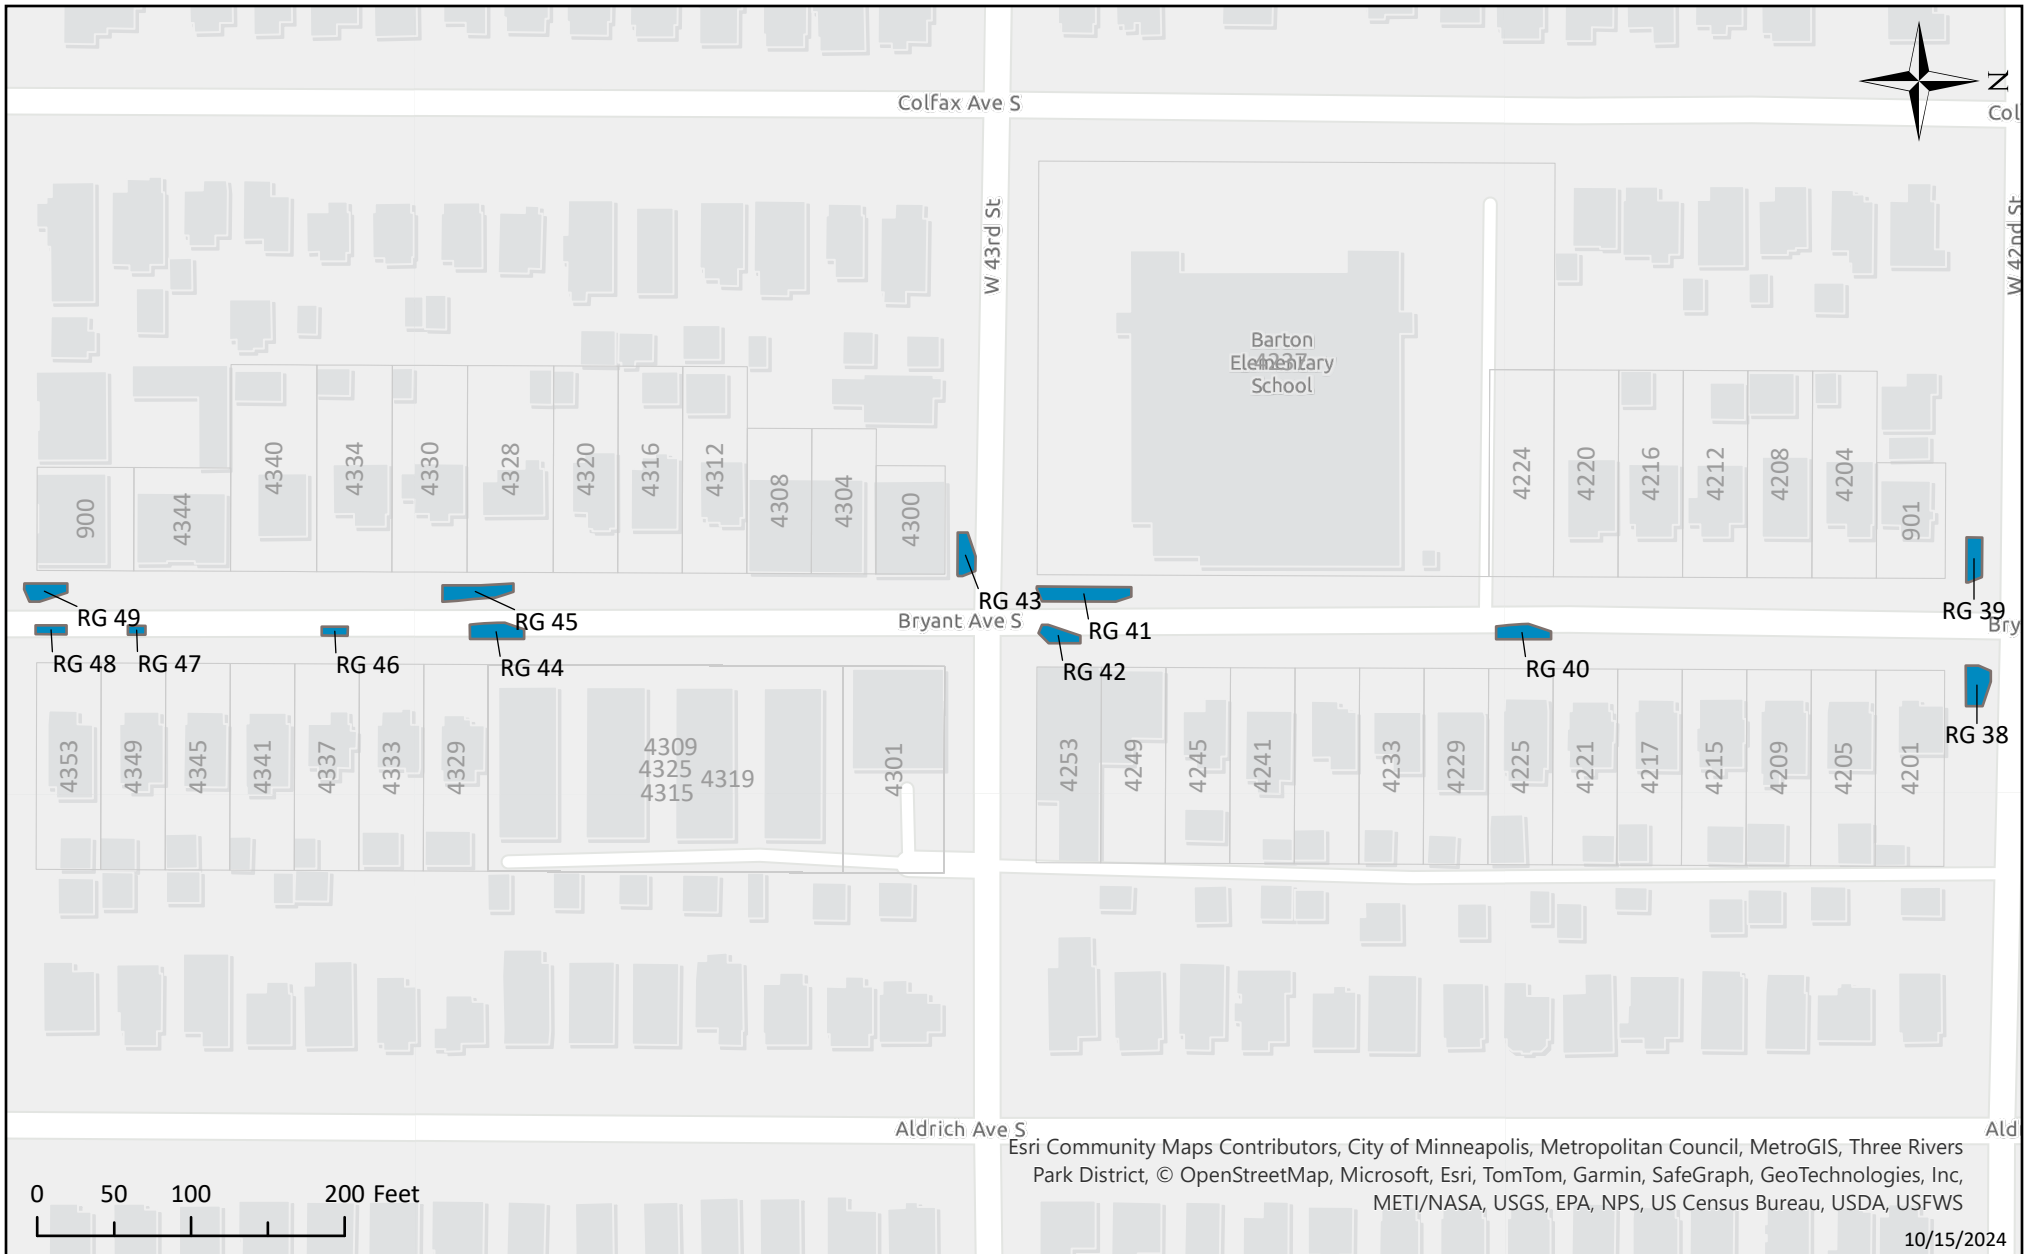

10/15/2024

*Please note that locations are approximate.

Bryant Ave S - W 34th St to W 36th St

- Rain gardens already restored
- Rain gardens to be restored

Rain Gardens on Bryant Ave S

Esri Community Maps Contributors, City of Minneapolis, Metropolitan Council, MetroGIS, Three Rivers Park District, © OpenStreetMap, Microsoft, Esri, TomTom, Garmin, SafeGraph, GeoTechnologies, Inc, METI/NASA, USGS, EPA, NPS, US Census Bureau, USDA, USFWS

10/15/2024

*Please note that locations are approximate.

Bryant Ave S - W 36th St to W 38th St

- Rain gardens already restored
- Rain gardens to be restored

Rain Gardens on Bryant Ave S

Esri Community Maps Contributors, City of Minneapolis, Metropolitan Council, MetroGIS, Three Rivers Park District, © OpenStreetMap, Microsoft, Esri, TomTom, Garmin, SafeGraph, GeoTechnologies, Inc, METI/NASA, USGS, EPA, NPS, US Census Bureau, USDA, USFWS

10/15/2024

*Please note that locations are approximate.

Bryant Ave S - W 38th St to W 40th St

- Rain gardens already restored
- Rain gardens to be restored

Rain Gardens on Bryant Ave S

Esri Community Maps Contributors, City of Minneapolis, Metropolitan Council, MetroGIS, Three Rivers Park District, © OpenStreetMap, Microsoft, Esri, TomTom, Garmin, SafeGraph, GeoTechnologies, Inc, METI/NASA, USGS, EPA, NPS, US Census Bureau, USDA, USFWS

10/15/2024

*Please note that locations are approximate.

Bryant Ave S - W 40th St to W 42nd St

- Rain gardens already restored
- Rain gardens to be restored

Rain Gardens on Bryant Ave S

Esri Community Maps Contributors, City of Minneapolis, Metropolitan Council, MetroGIS, Three Rivers Park District, © OpenStreetMap, Microsoft, Esri, TomTom, Garmin, SafeGraph, GeoTechnologies, Inc, METI/NASA, USGS, EPA, NPS, US Census Bureau, USDA, USFWS