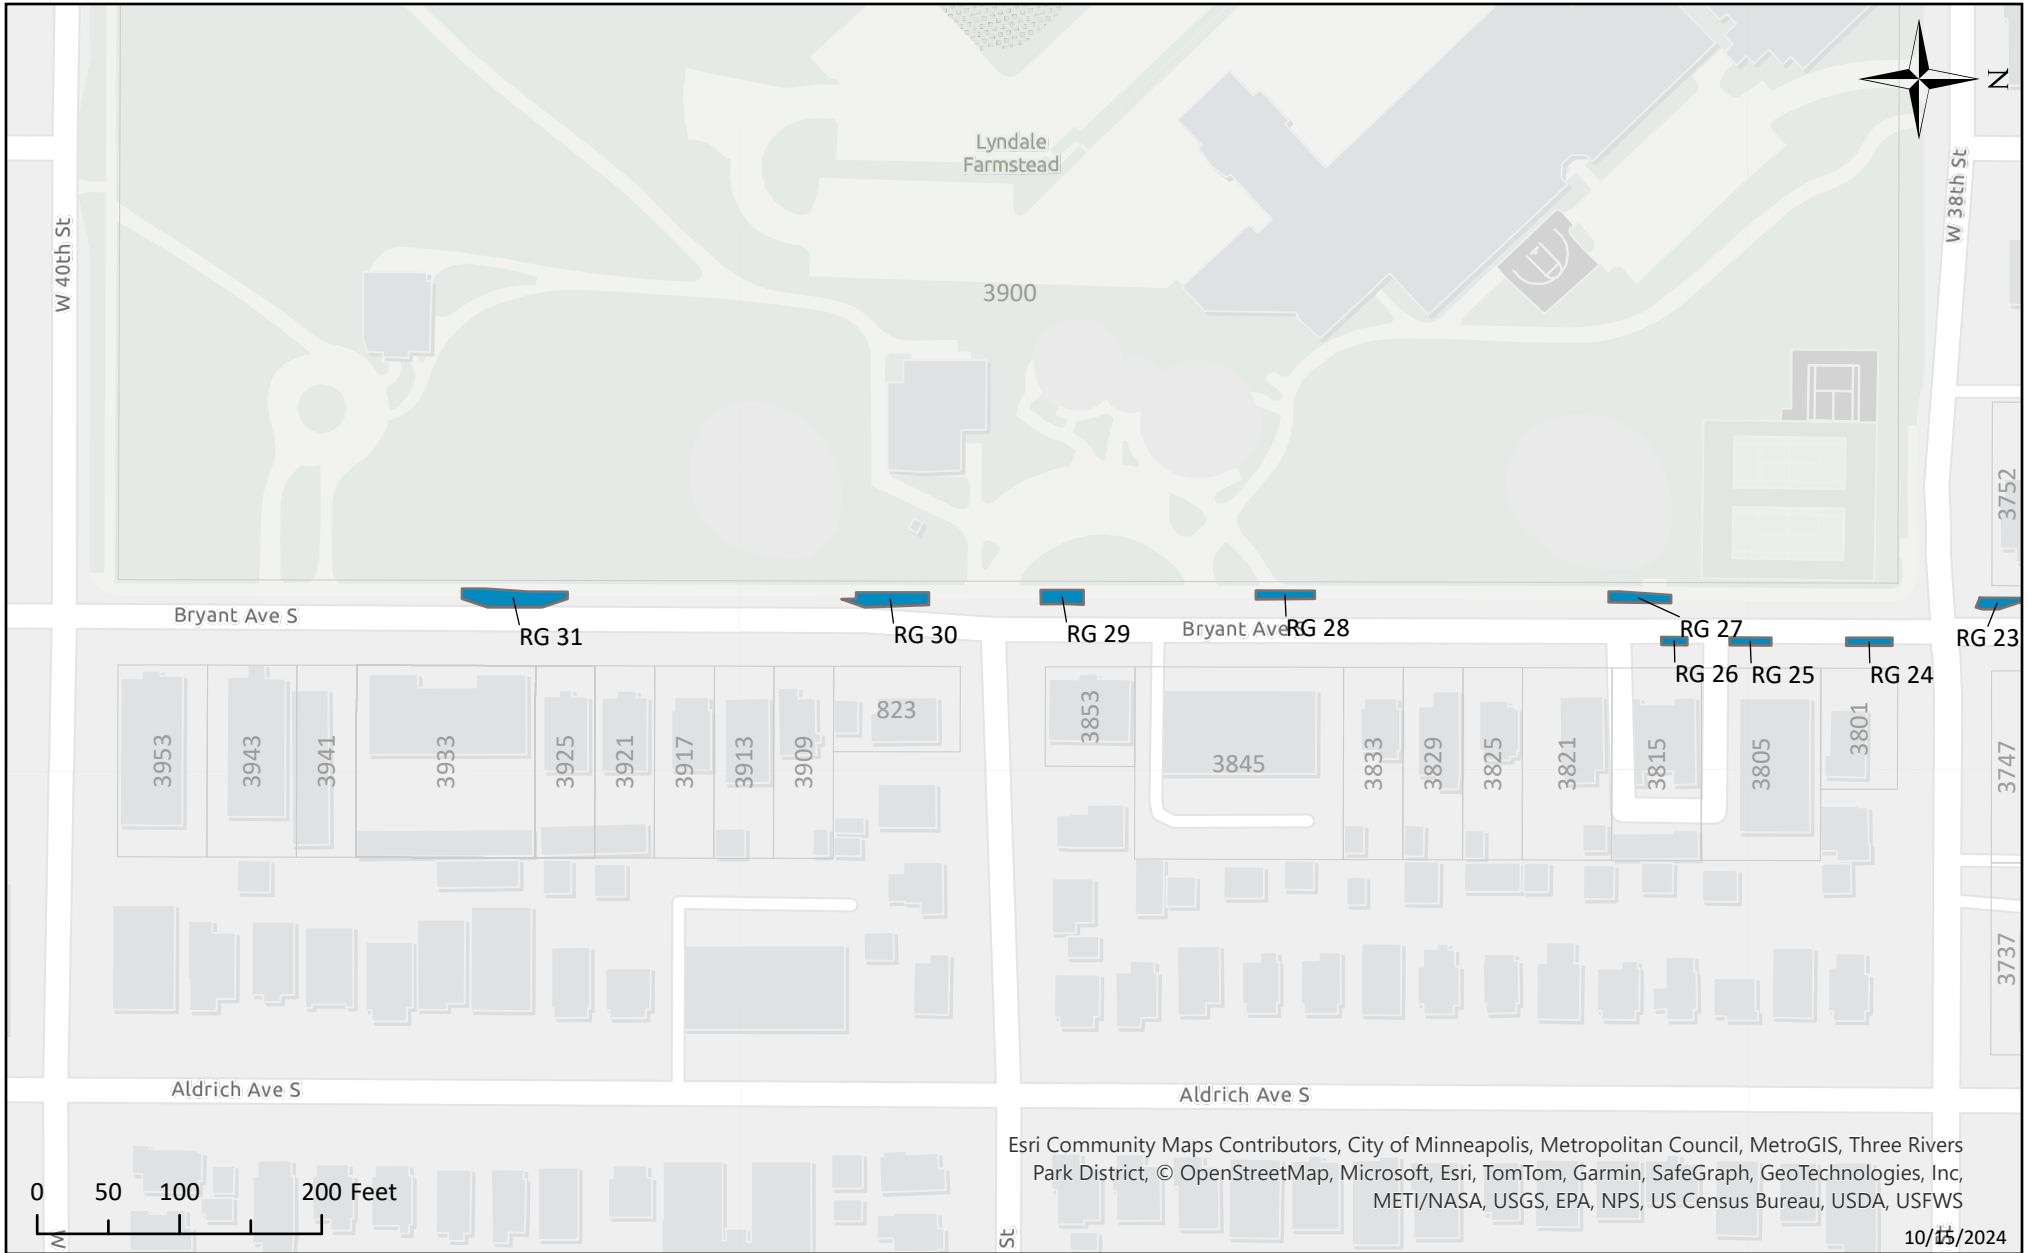

10/15/2024

*Please note that locations are approximate.

Bryant Ave S - W 32nd St to W 34th St

- Rain gardens already restored
- Rain gardens to be restored

Rain Gardens on Bryant Ave S

Esri Community Maps Contributors, City of Minneapolis, Metropolitan Council, MetroGIS, Three Rivers Park District, © OpenStreetMap, Microsoft, Esri, TomTom, Garmin, SafeGraph, GeoTechnologies, Inc, METI/NASA, USGS, EPA, NPS, US Census Bureau, USDA, USFWS

10/15/2024

*Please note that locations are approximate.

Bryant Ave S - W 34th St to W 36th St

- Rain gardens already restored
- Rain gardens to be restored

Rain Gardens on Bryant Ave S

Esri Community Maps Contributors, City of Minneapolis, Metropolitan Council, MetroGIS, Three Rivers Park District, © OpenStreetMap, Microsoft, Esri, TomTom, Garmin, SafeGraph, GeoTechnologies, Inc, METI/NASA, USGS, EPA, NPS, US Census Bureau, USDA, USFWS

10/15/2024

*Please note that locations are approximate.

Bryant Ave S - W 36th St to W 38th St

- Rain gardens already restored
- Rain gardens to be restored

Rain Gardens on Bryant Ave S

Esri Community Maps Contributors, City of Minneapolis, Metropolitan Council, MetroGIS, Three Rivers Park District, © OpenStreetMap, Microsoft, Esri, TomTom, Garmin, SafeGraph, GeoTechnologies, Inc, METI/NASA, USGS, EPA, NPS, US Census Bureau, USDA, USFWS

10/15/2024

*Please note that locations are approximate.

Bryant Ave S - W 38th St to W 40th St

- Rain gardens already restored
- Rain gardens to be restored

Rain Gardens on Bryant Ave S

Esri Community Maps Contributors, City of Minneapolis, Metropolitan Council, MetroGIS, Three Rivers Park District, © OpenStreetMap, Microsoft, Esri, TomTom, Garmin, SafeGraph, GeoTechnologies, Inc, METI/NASA, USGS, EPA, NPS, US Census Bureau, USDA, USFWS