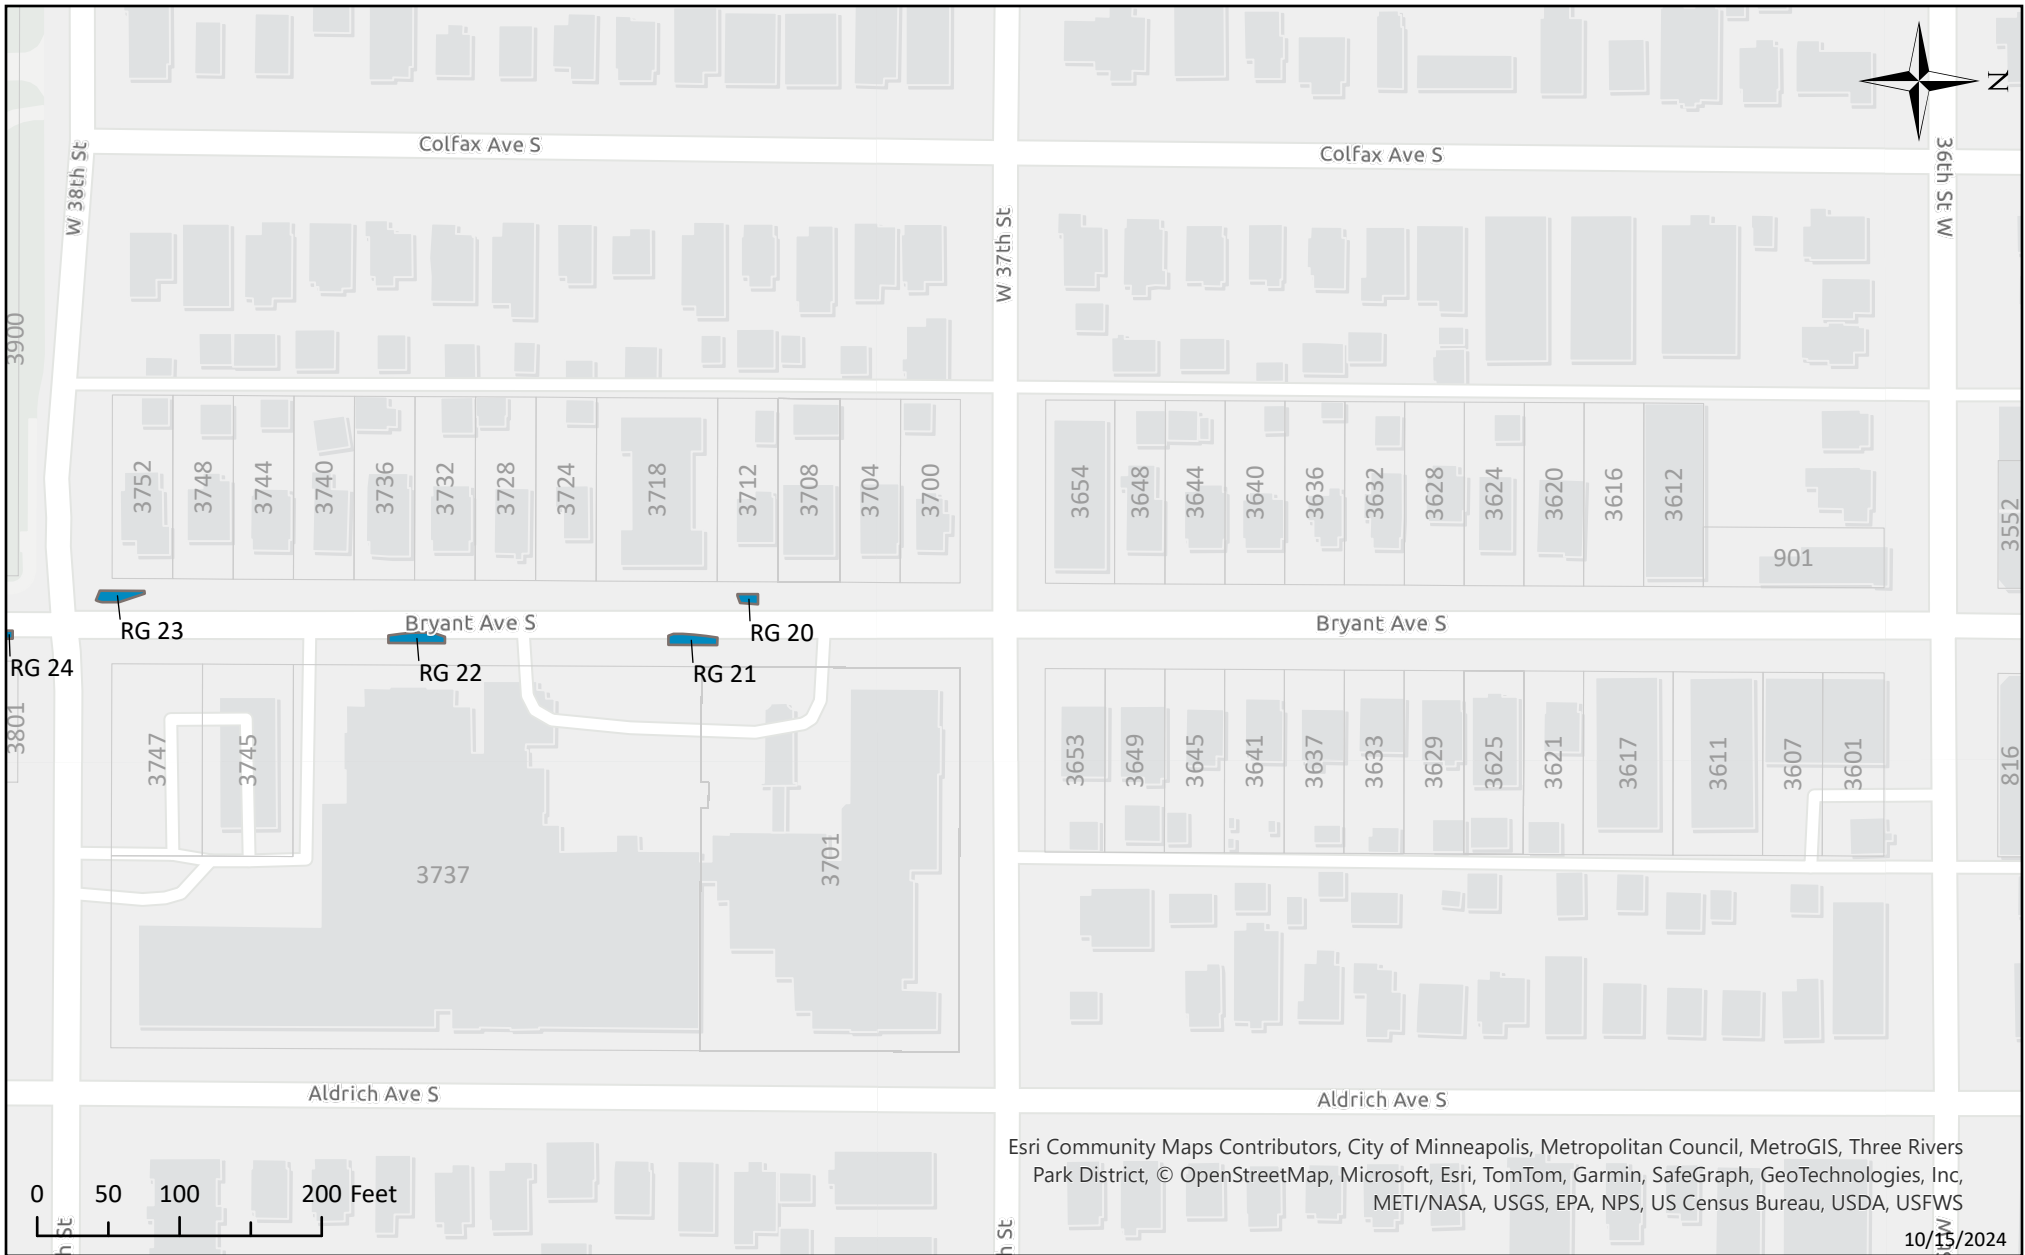

10/15/2024

*Please note that locations are approximate.

Bryant Ave S - W 32nd St to W 34th St

- Rain gardens already restored
- Rain gardens to be restored

Rain Gardens on Bryant Ave S

Esri Community Maps Contributors, City of Minneapolis, Metropolitan Council, MetroGIS, Three Rivers Park District, © OpenStreetMap, Microsoft, Esri, TomTom, Garmin, SafeGraph, GeoTechnologies, Inc, METI/NASA, USGS, EPA, NPS, US Census Bureau, USDA, USFWS

10/15/2024

*Please note that locations are approximate.

Bryant Ave S - W 34th St to W 36th St

- Rain gardens already restored
- Rain gardens to be restored

Rain Gardens on Bryant Ave S

Esri Community Maps Contributors, City of Minneapolis, Metropolitan Council, MetroGIS, Three Rivers Park District, © OpenStreetMap, Microsoft, Esri, TomTom, Garmin, SafeGraph, GeoTechnologies, Inc, METI/NASA, USGS, EPA, NPS, US Census Bureau, USDA, USFWS

10/15/2024

*Please note that locations are approximate.

Bryant Ave S - W 36th St to W 38th St

- Rain gardens already restored
- Rain gardens to be restored

Rain Gardens on Bryant Ave S

Esri Community Maps Contributors, City of Minneapolis, Metropolitan Council, MetroGIS, Three Rivers Park District, © OpenStreetMap, Microsoft, Esri, TomTom, Garmin, SafeGraph, GeoTechnologies, Inc, METI/NASA, USGS, EPA, NPS, US Census Bureau, USDA, USFWS

10/15/2024

*Please note that locations are approximate.

Bryant Ave S - W 38th St to W 40th St

- Rain gardens already restored
- Rain gardens to be restored

Rain Gardens on Bryant Ave S

Esri Community Maps Contributors, City of Minneapolis, Metropolitan Council, MetroGIS, Three Rivers Park District, © OpenStreetMap, Microsoft, Esri, TomTom, Garmin, SafeGraph, GeoTechnologies, Inc, METI/NASA, USGS, EPA, NPS, US Census Bureau, USDA, USFWS