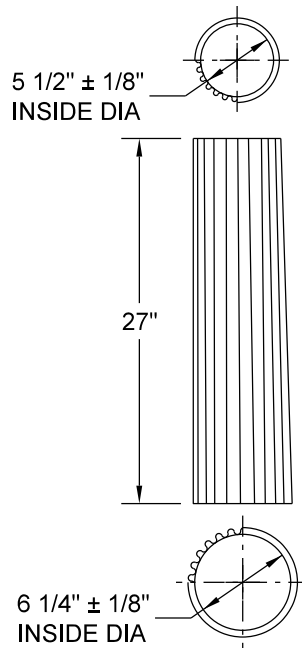

STANDARD  
LONG SHAFT

FOR INTEGRAL  
CONTROLLER MOUNTING

FOR PEDESTAL  
CONTROLLER MOUNTING

NO SCALE

DRW: LPK

DATE: 1/1/11

APP: DRP

DATE: 1/1/11

POLE - SIGNAL  
PEDESTAL FLUTED SHAFT

STANDARD  
PLATE  
NO.  
TRAF-1252