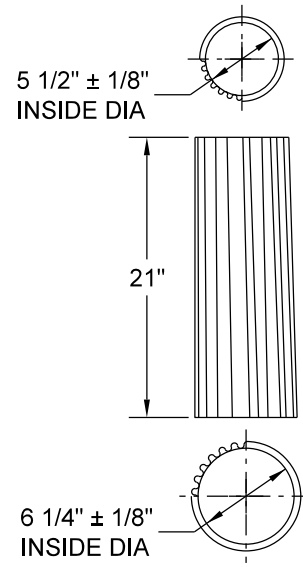

STANDARD  
LONG SHAFT

FOR INTEGRAL  
CONTROLLER MOUNTING

FOR PEDESTAL  
CONTROLLER MOUNTING

NO SCALE

DRW: LPK

DATE: 1/1/11

APP: DRP

DATE: 1/1/11

POLE - SIGNAL  
PEDESTAL FLUTED SHAFT

STANDARD  
PLATE  
NO.  
TRAF-1252