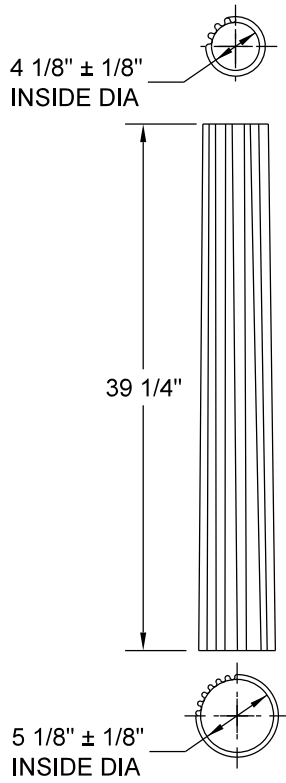

STANDARD  
LONG SHAFT

FOR INTEGRAL  
CONTROLLER MOUNTING

FOR PEDESTAL  
CONTROLLER MOUNTING

NO SCALE

DRW: LPK

DATE: 1/1/11

APP: DRP

DATE: 1/1/11

POLE - SIGNAL  
PEDESTAL FLUTED SHAFT

STANDARD  
PLATE  
NO.  
TRAF-1252