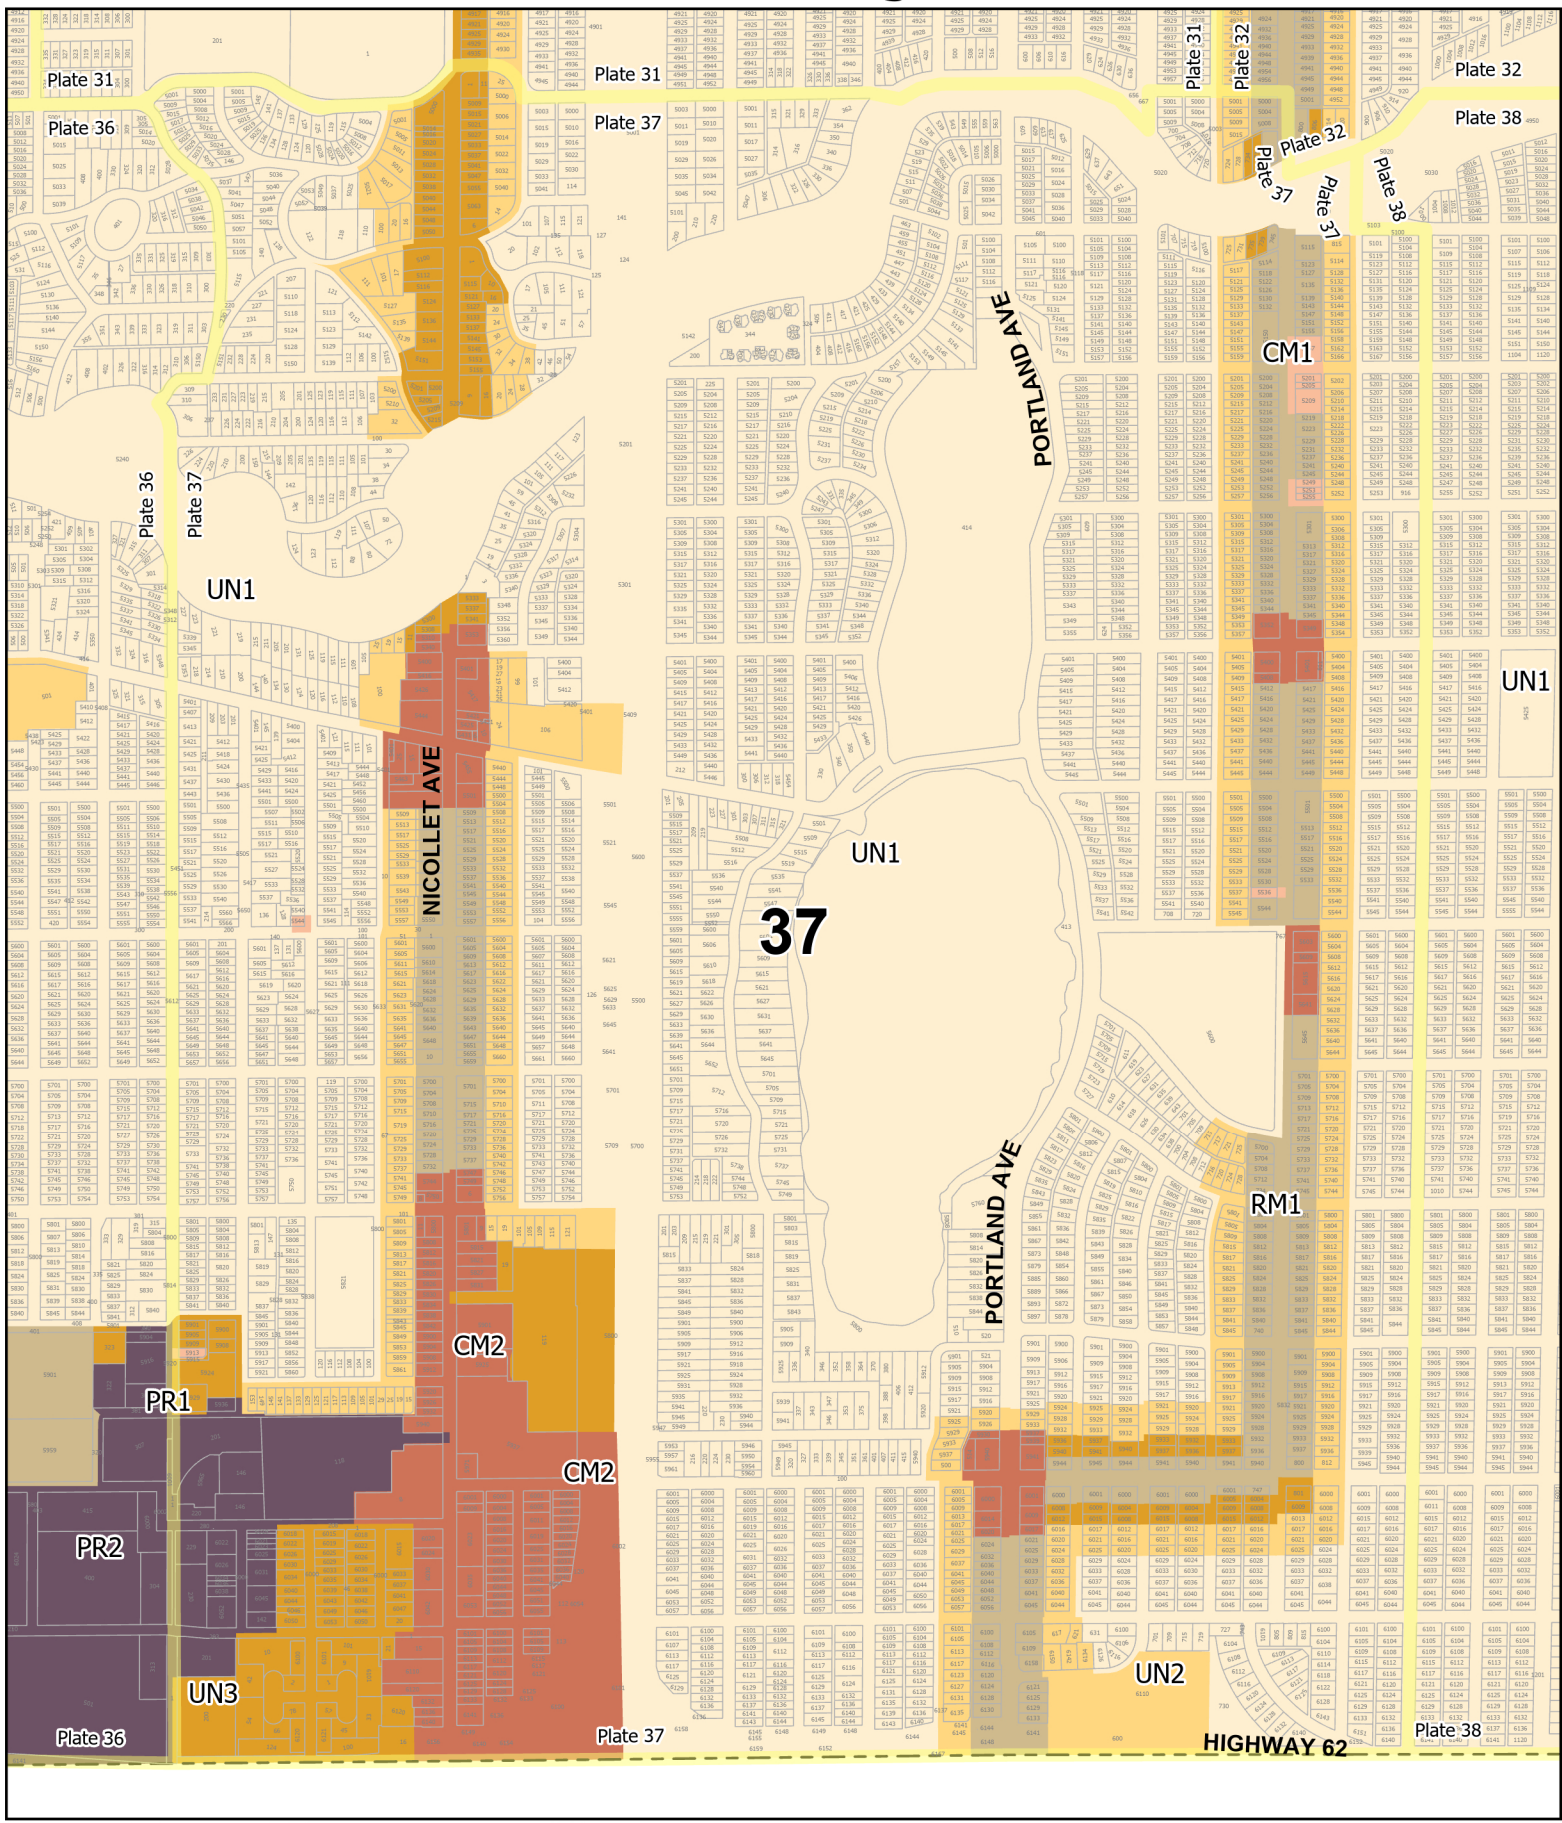

Land Use Zoning Plates

0 0.13 0.25 0.5 Miles

Effective date - July 1, 2023

Minneapolis Zoning Plate: 37
