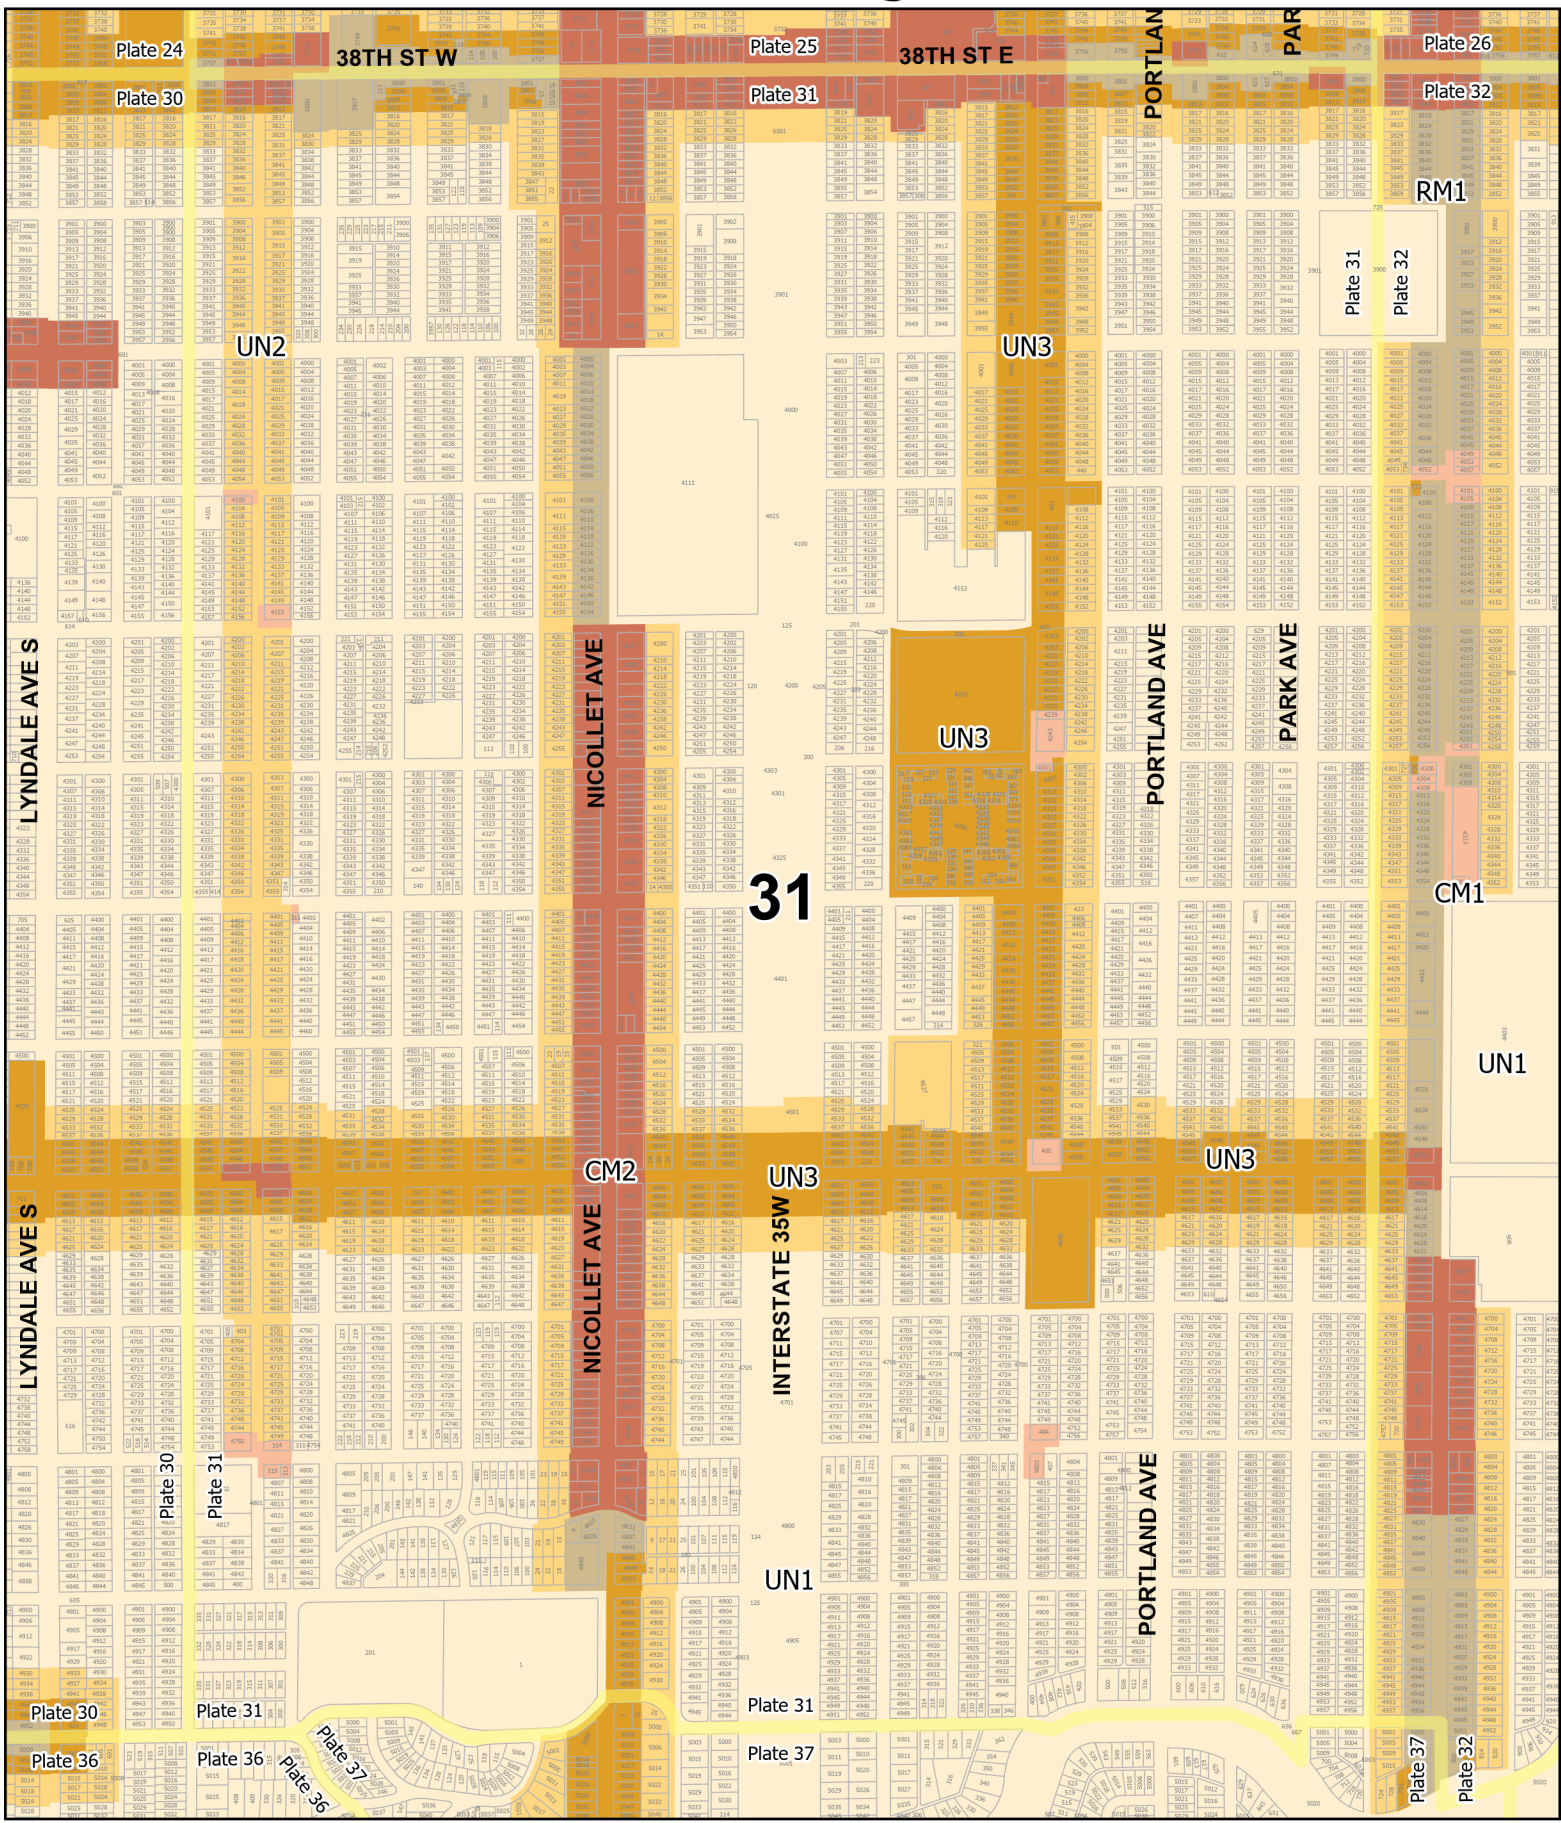

Land Use Zoning Plates

0 0.13 0.25 0.5 Miles

Effective date - July 1, 2023

Minneapolis Zoning Plate: 31
