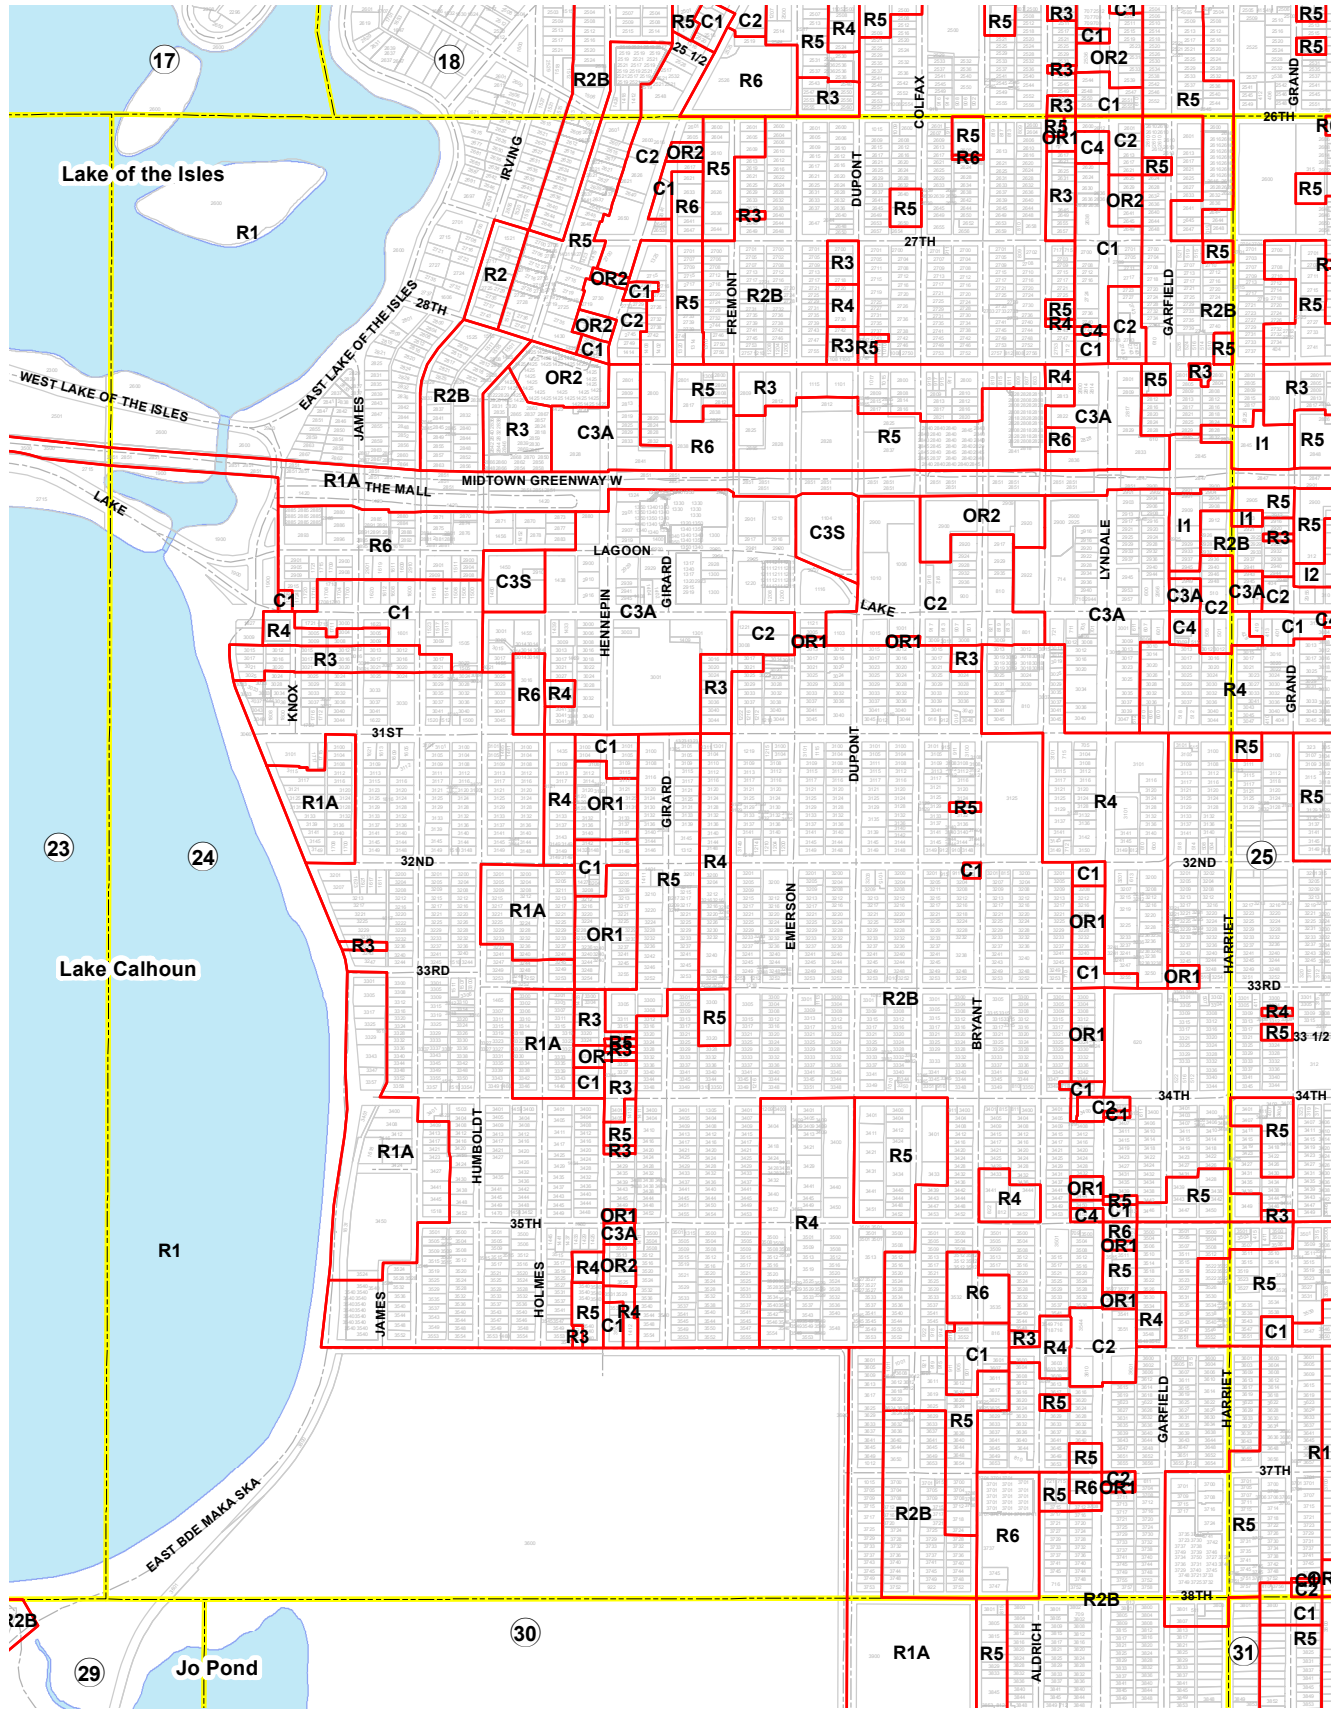

PRIMARY ZONING DISTRICTS

RESIDENCE DISTRICTS	OFFICE RESIDENCE DISTRICTS	DOWNTOWN DISTRICTS
LOW DENSITY	OR1	B4
R1	OR2	B4C
R1A	OR3	B4S
R2		
R2B		
MEDIUM DENSITY DISTRICTS	COMMERCIAL DISTRICTS	INDUSTRIAL DISTRICTS
R3	C1	I1
R4	C2	I3
HIGH DENSITY DISTRICTS	C3	
R5	C3A	
R6	C4	
	C4S	

12 PLATE NUMBER

Last Amended : October 22, 2021

MINNEAPOLIS ZONING PLATE 24