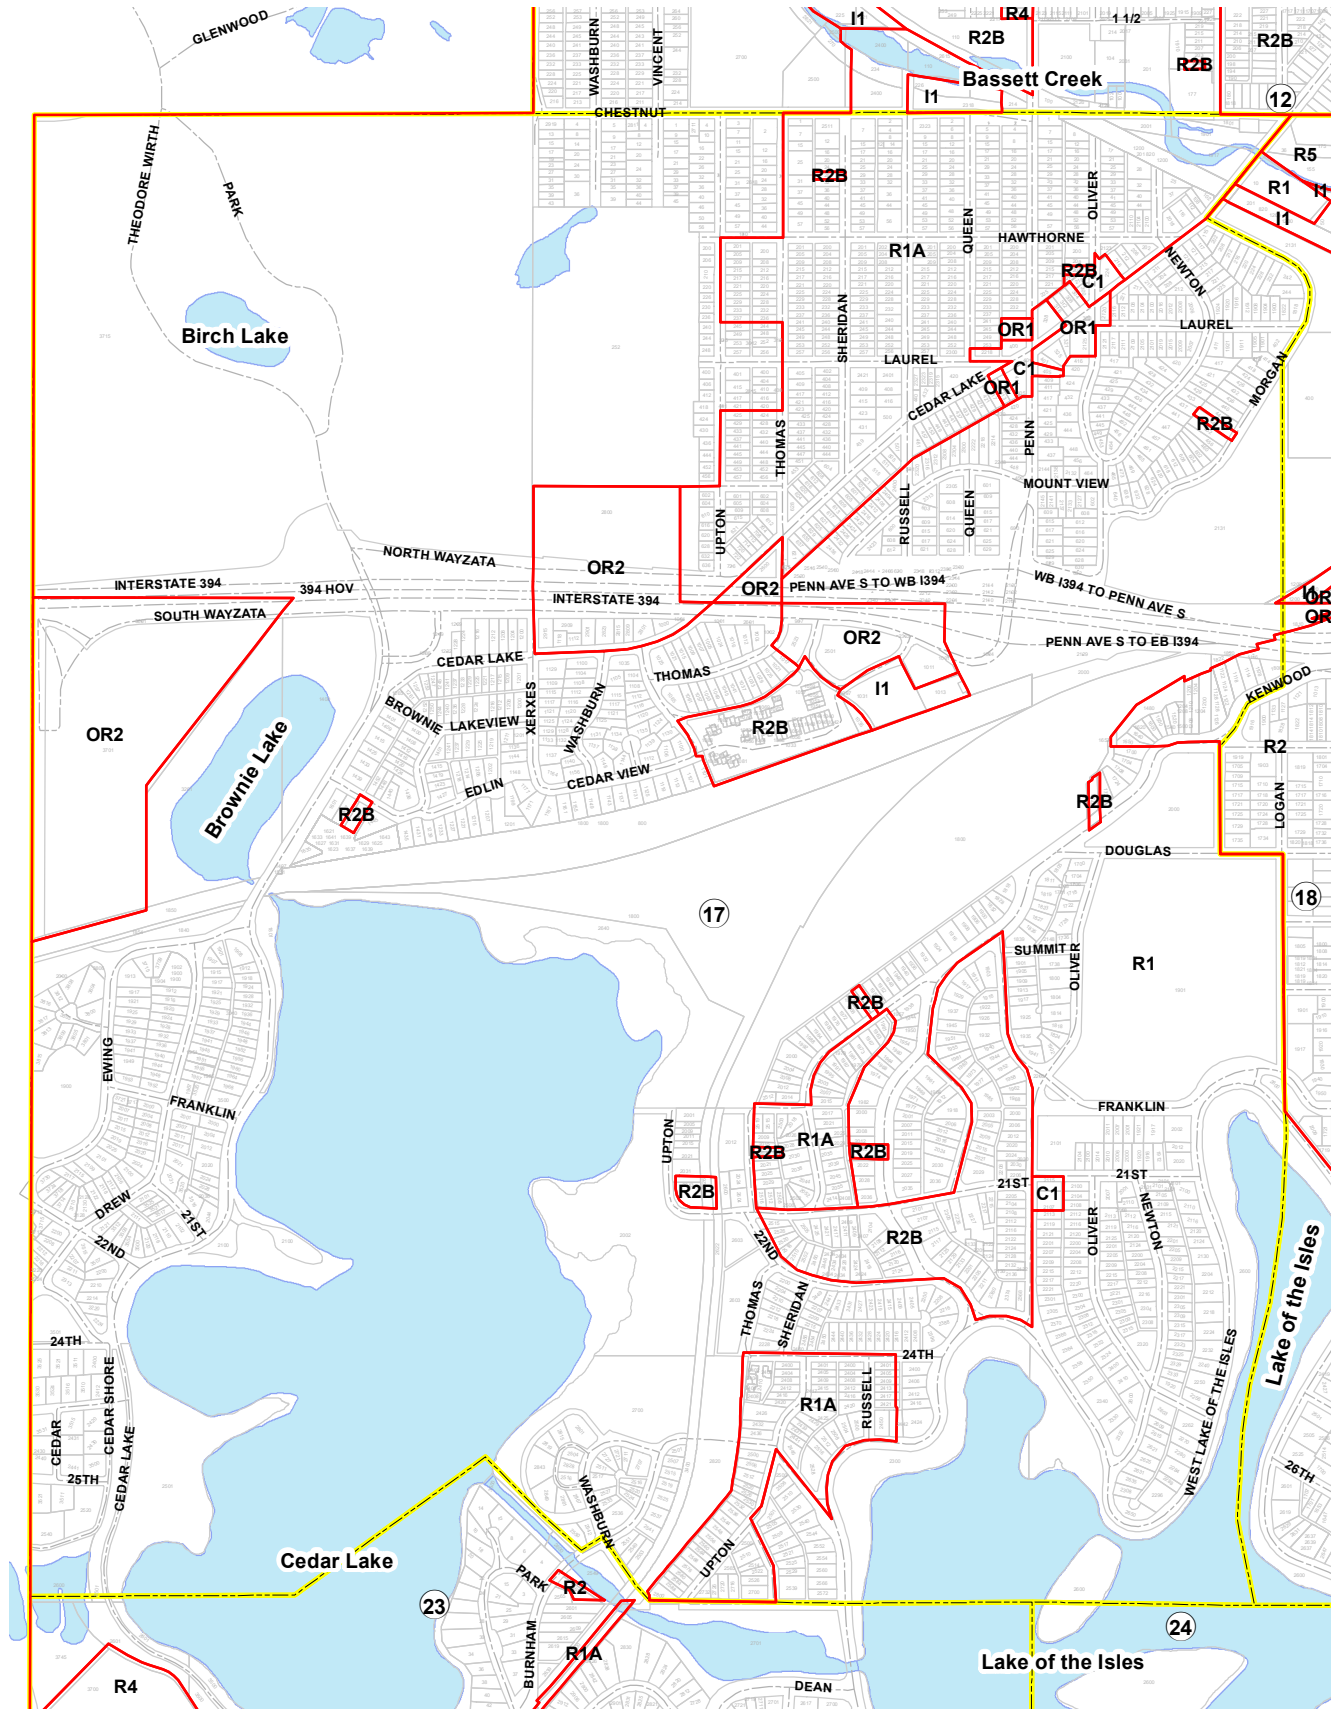

# PRIMARY ZONING DISTRICTS

**RESIDENCE DISTRICTS**  
**LOW DENSITY**  
 R1  
 R1A  
 R2  
 R2B  
**MEDIUM DENSITY DISTRICTS**  
 R3  
 R4  
**HIGH DENSITY DISTRICTS**  
 R5  
 R6

**OFFICE RESIDENCE DISTRICTS**  
 OR1  
 OR2  
 OR3  
**COMMERCIAL DISTRICTS**  
 C1  
 C2  
 C3  
 C4

**DOWNTOWN DISTRICTS**  
 B4  
 B4C  
 B4S  
**INDUSTRIAL DISTRICTS**  
 I1  
 I2  
 I3

12 PLATE NUMBER

Last Amended : July 23, 2021

Primary Zoning Plate Boundaries

MINNEAPOLIS ZONING PLATE 17