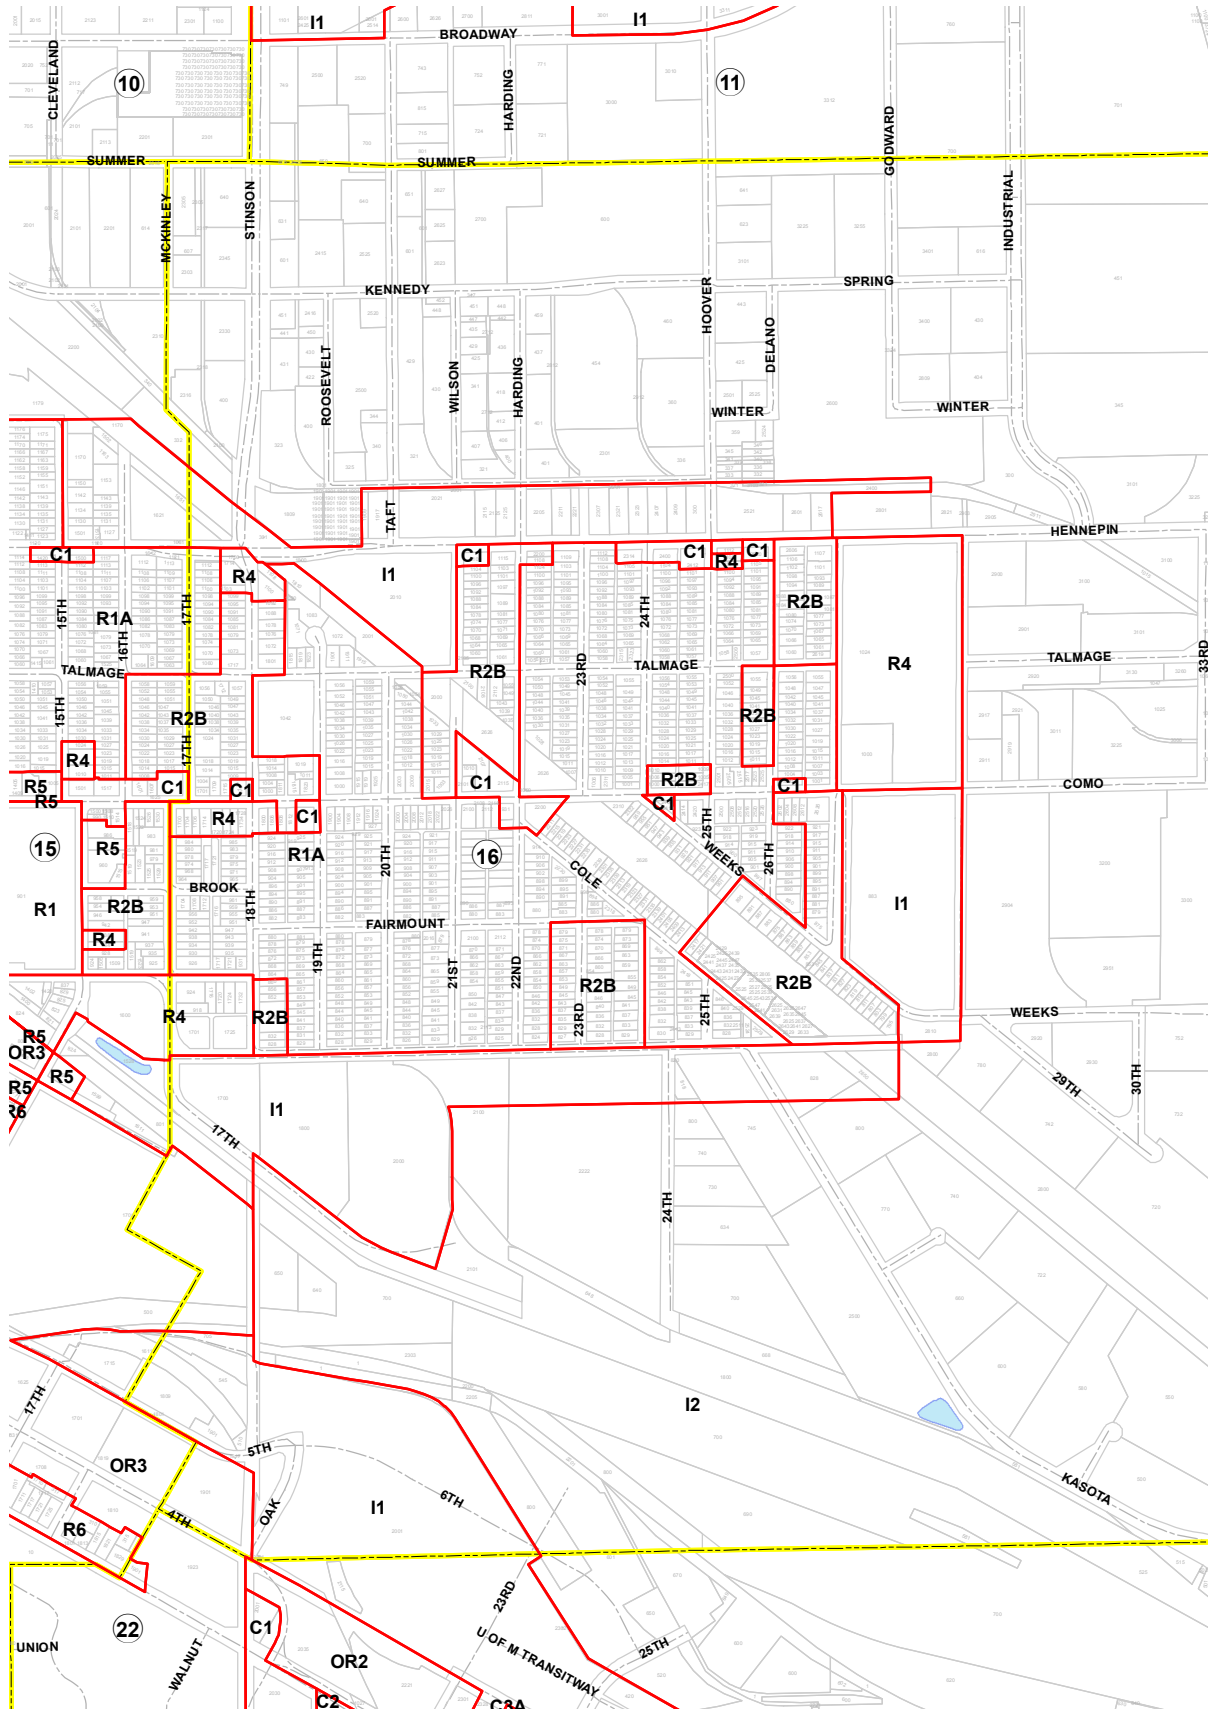

PRIMARY ZONING DISTRICTS

- RESIDENCE DISTRICTS**
- LOW DENSITY**
- R1
 - R1A
 - R2
 - R2B
- MEDIUM DENSITY DISTRICTS**
- R3
 - R4
- HIGH DENSITY DISTRICTS**
- R5
 - R6

- OFFICE RESIDENCE DISTRICTS**
- OR1
 - OR2
 - OR3
- COMMERCIAL DISTRICTS**
- C1
 - C2
 - C3A
 - C4

- DOWNTOWN DISTRICTS**
- B4
 - B4C
 - B4S
- INDUSTRIAL DISTRICTS**
- I1
 - I2
 - I3

12 PLATE NUMBER

Last Amended : March 9, 2020

Primary Zoning Plate Boundaries

MINNEAPOLIS ZONING PLATE 16