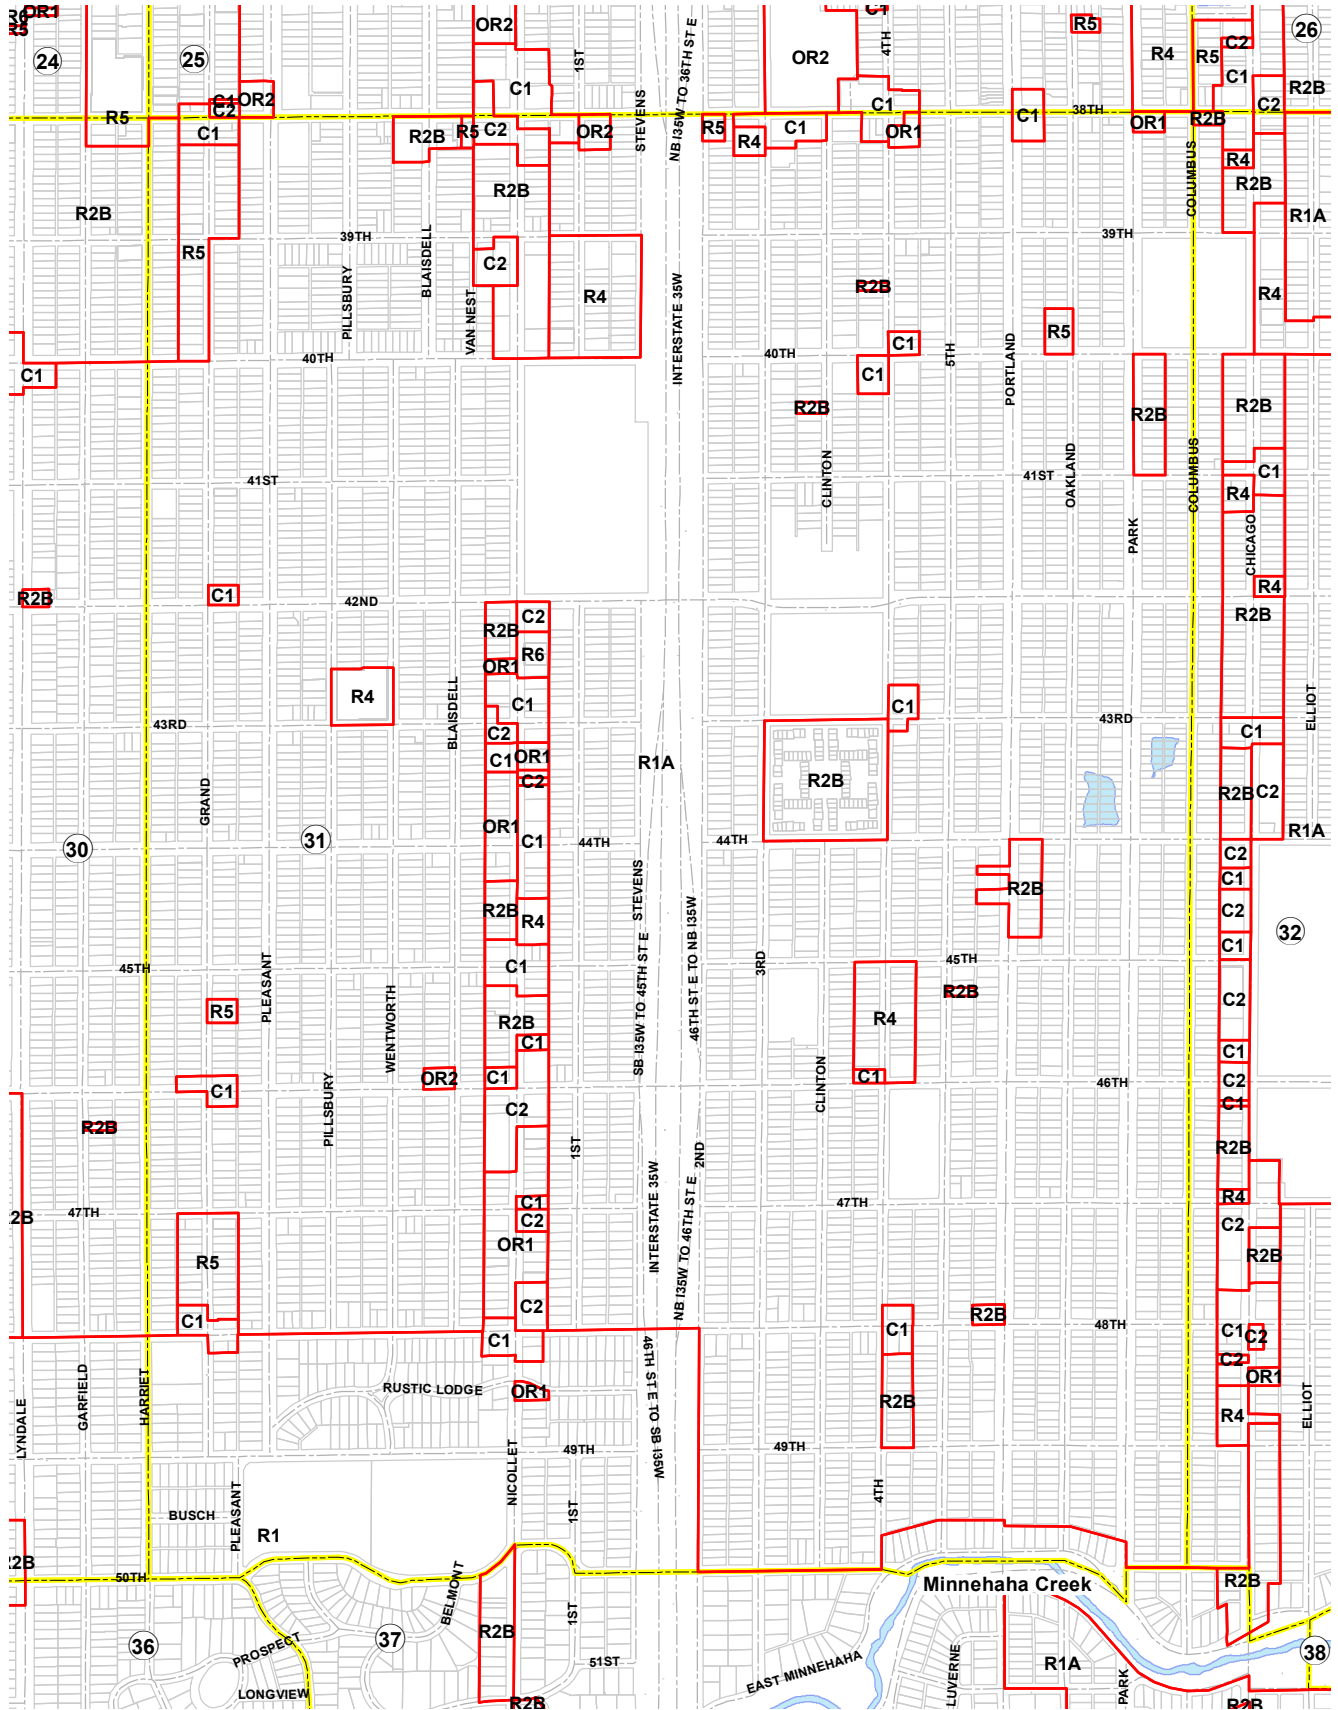

PRIMARY ZONING DISTRICTS

| | | |
|---------------------------------|-----------------------------------|-----------------------------|
| RESIDENCE DISTRICTS | OFFICE RESIDENCE DISTRICTS | DOWNTOWN DISTRICTS |
| LOW DENSITY | OR1 | B4 |
| R1 | OR2 | B4C |
| R1A | OR3 | B4C |
| R2 | | |
| R2B | | |
| R3 | | |
| R4 | | |
| R5 | | |
| R6 | | |
| MEDIUM DENSITY DISTRICTS | COMMERCIAL DISTRICTS | INDUSTRIAL DISTRICTS |
| C1 | C1 | I1 |
| C2 | C2 | I3 |
| C3 | C3 | I3 |
| C4 | C4 | |
| C5 | | |
| | | |

12 PLATE NUMBER

Last Amended : September 13, 2019

Primary Zoning Plate Boundaries

MINNEAPOLIS ZONING PLATE 31