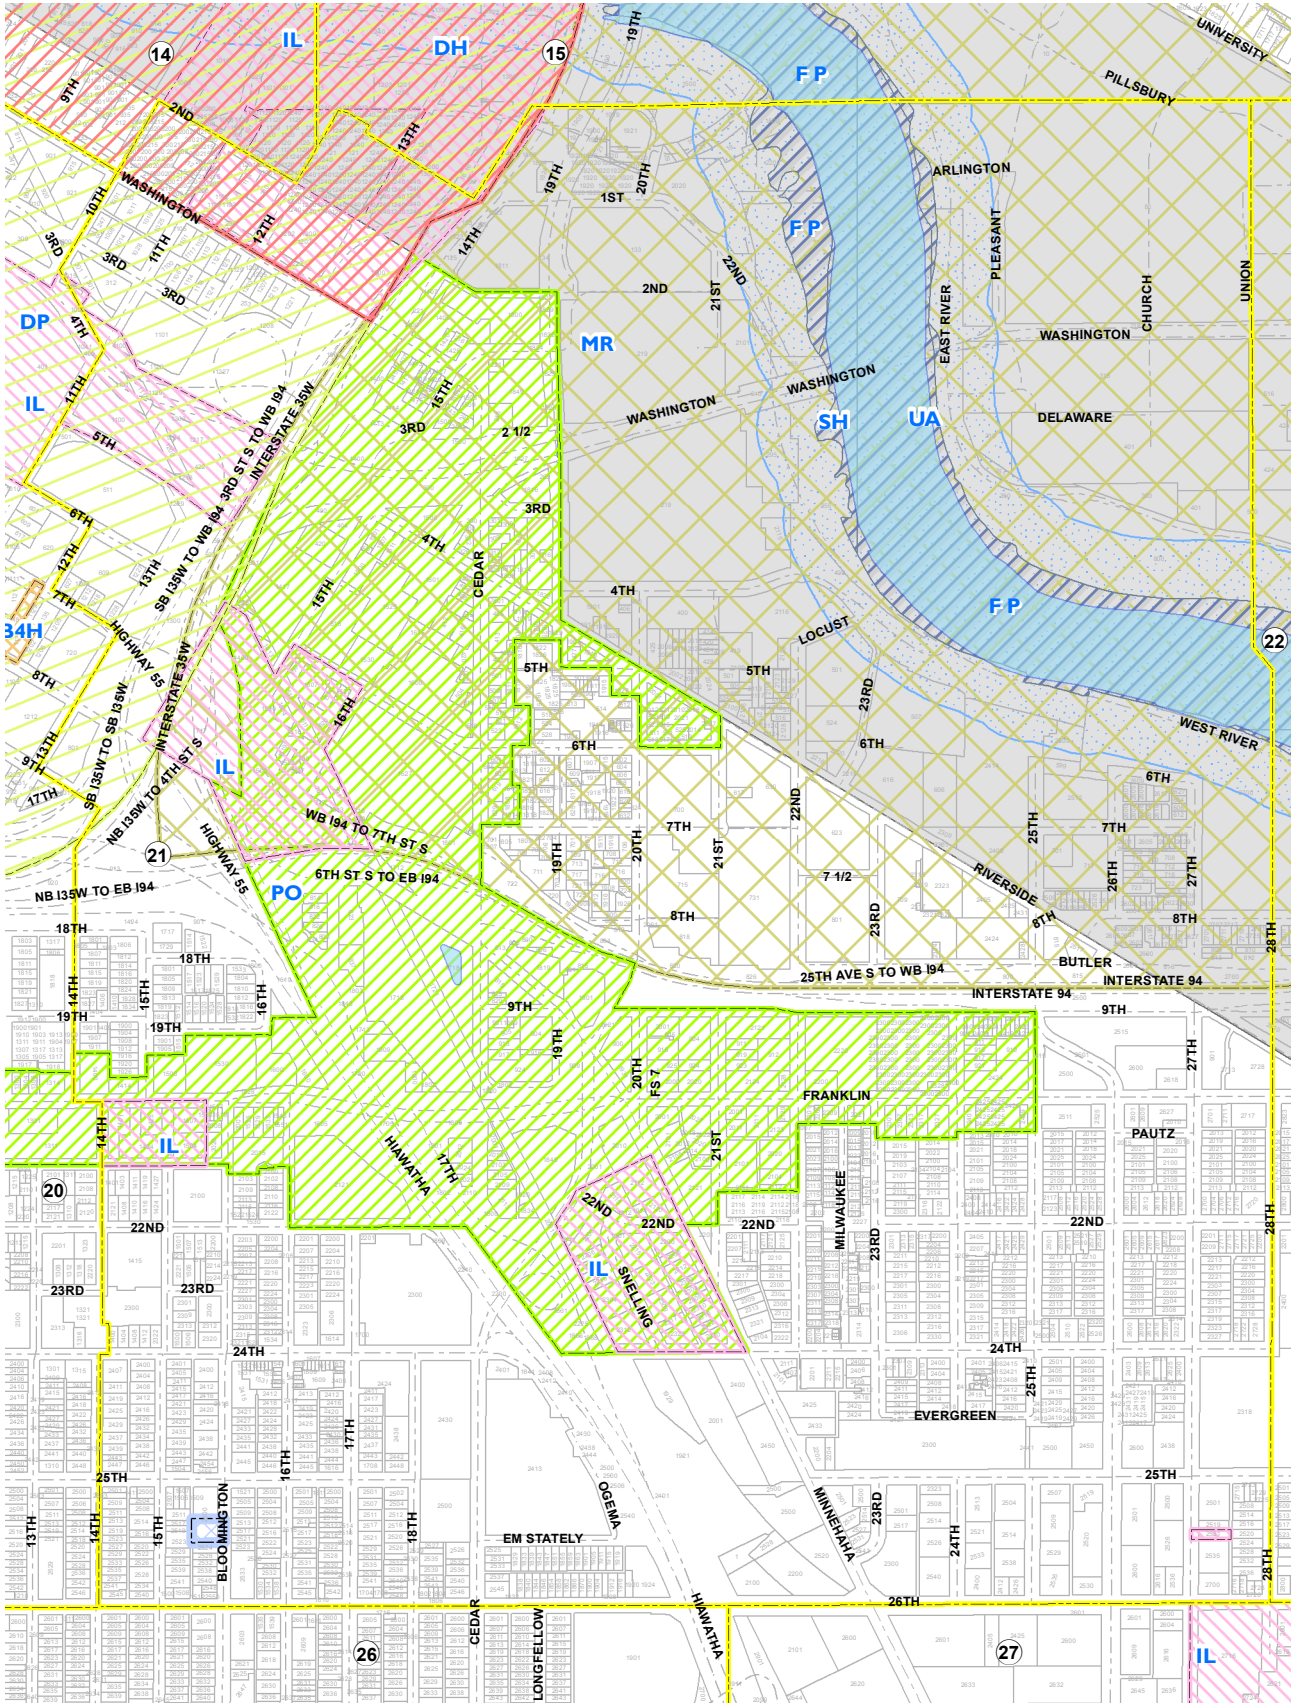

OVERLAY ZONING DISTRICTS

Overlay Districts

- | | | | |
|----------------------|----------------------|-------------------------|------------------------------------|
| Floodplain | DS Downtown Shelter | PO Pedestrian Oriented | WB West Broadway |
| AP Airport | HA Harmon Area | HLL PO Boundary | SH Shoreland |
| DH Downtown Height | IL Industrial Living | SZ Split Zoning | MR Mississippi River Critical Area |
| B4H Downtown Housing | LH Linden Hills | TP Transitional Parking | |
| DP Downtown Parking | NM Nicollet Mall | UA University Area | |

⑫ Plate Number
 Plate Boundaries