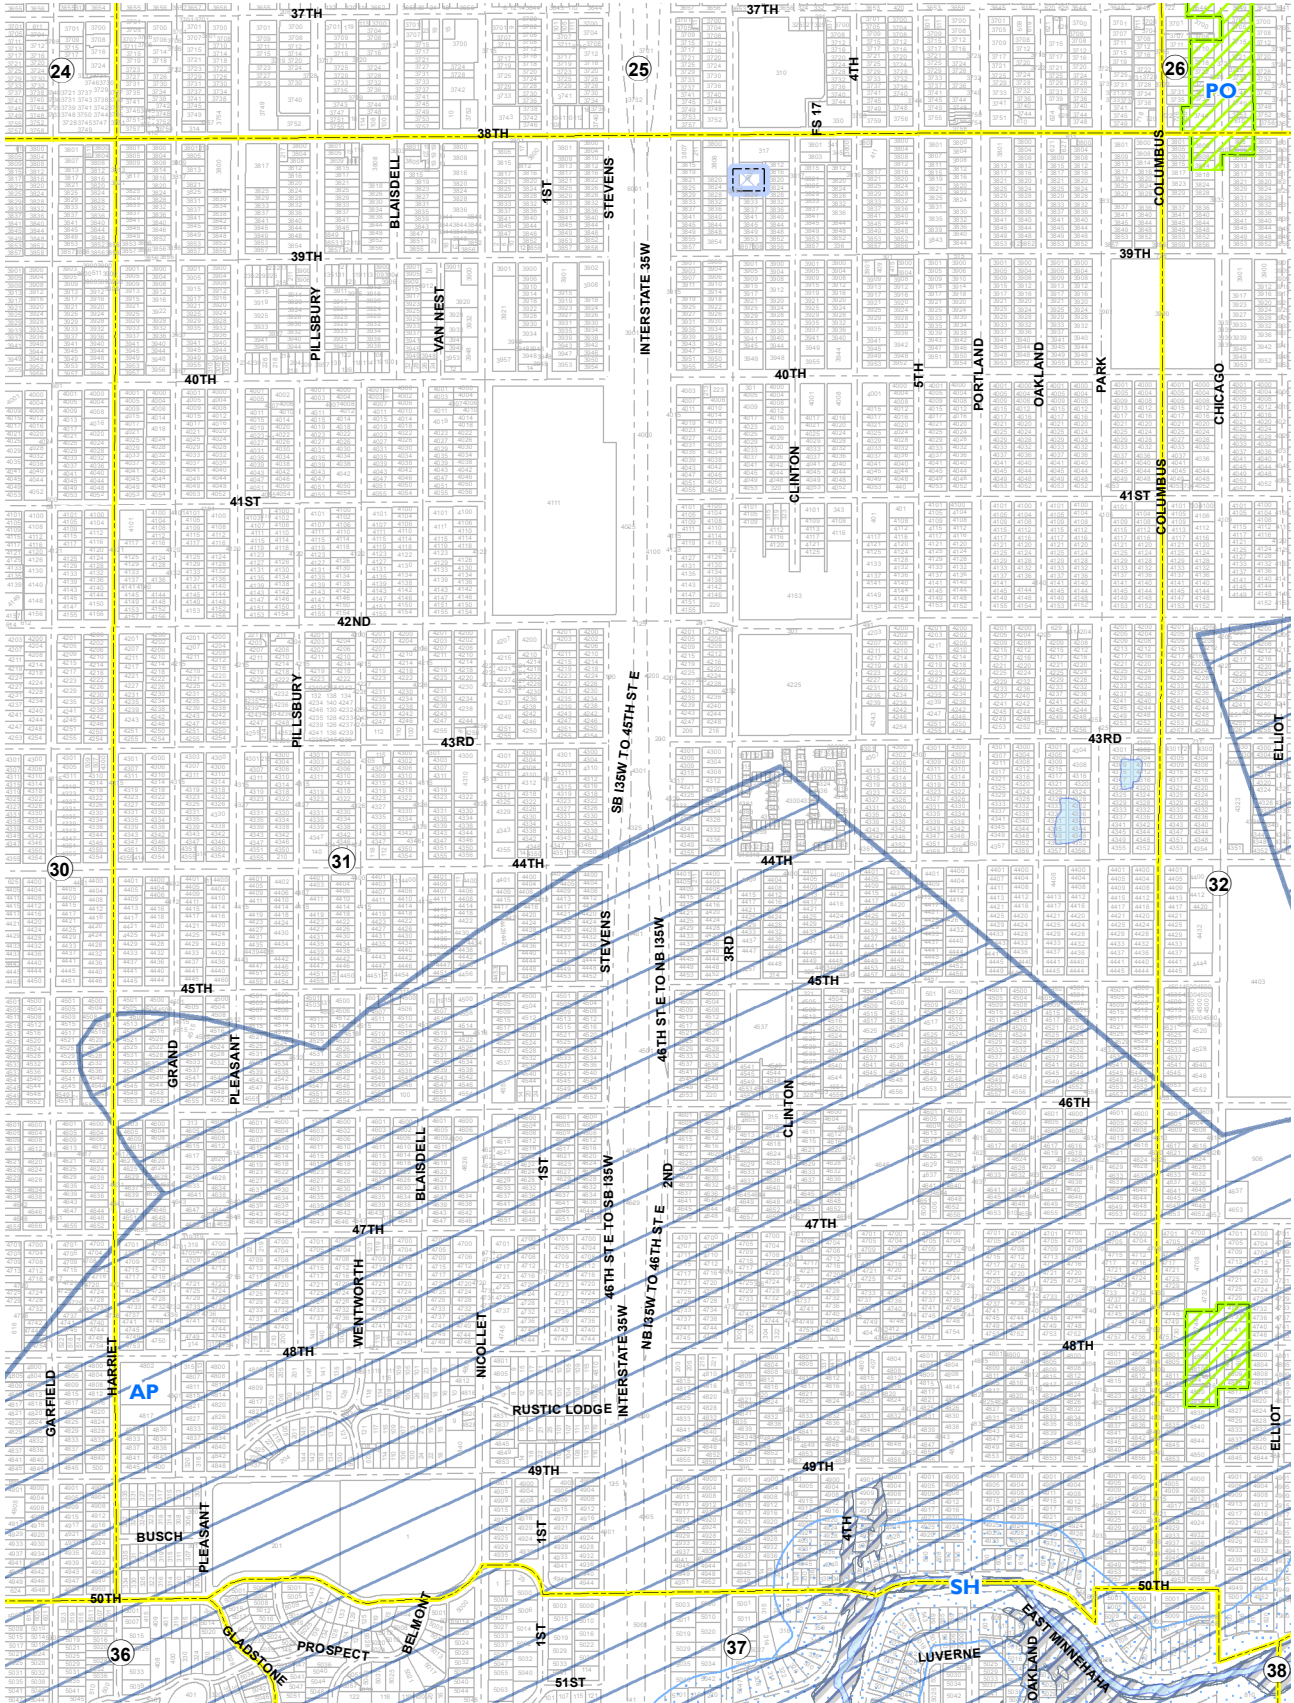

OVERLAY ZONING DISTRICTS

Overlay Districts

- | | | | |
|----------------------|----------------------|-------------------------|------------------------------------|
| Floodplain | DS Downtown Shelter | North Phillips | WB West Broadway |
| AP Airport | HA Harmon Area | PO Pedestrian Oriented | SH Shoreland |
| DH Downtown Height | IL Industrial Living | HLLL_POBoundary | MR Mississippi River Critical Area |
| B4H Downtown Housing | LH Linden Hills | TP Transitional Parking | |
| DP Downtown Parking | NM Nicollet Mall | UA University Area | |

⑫ Plate Number
 Plate Boundaries

Last Amended: November 4, 2016