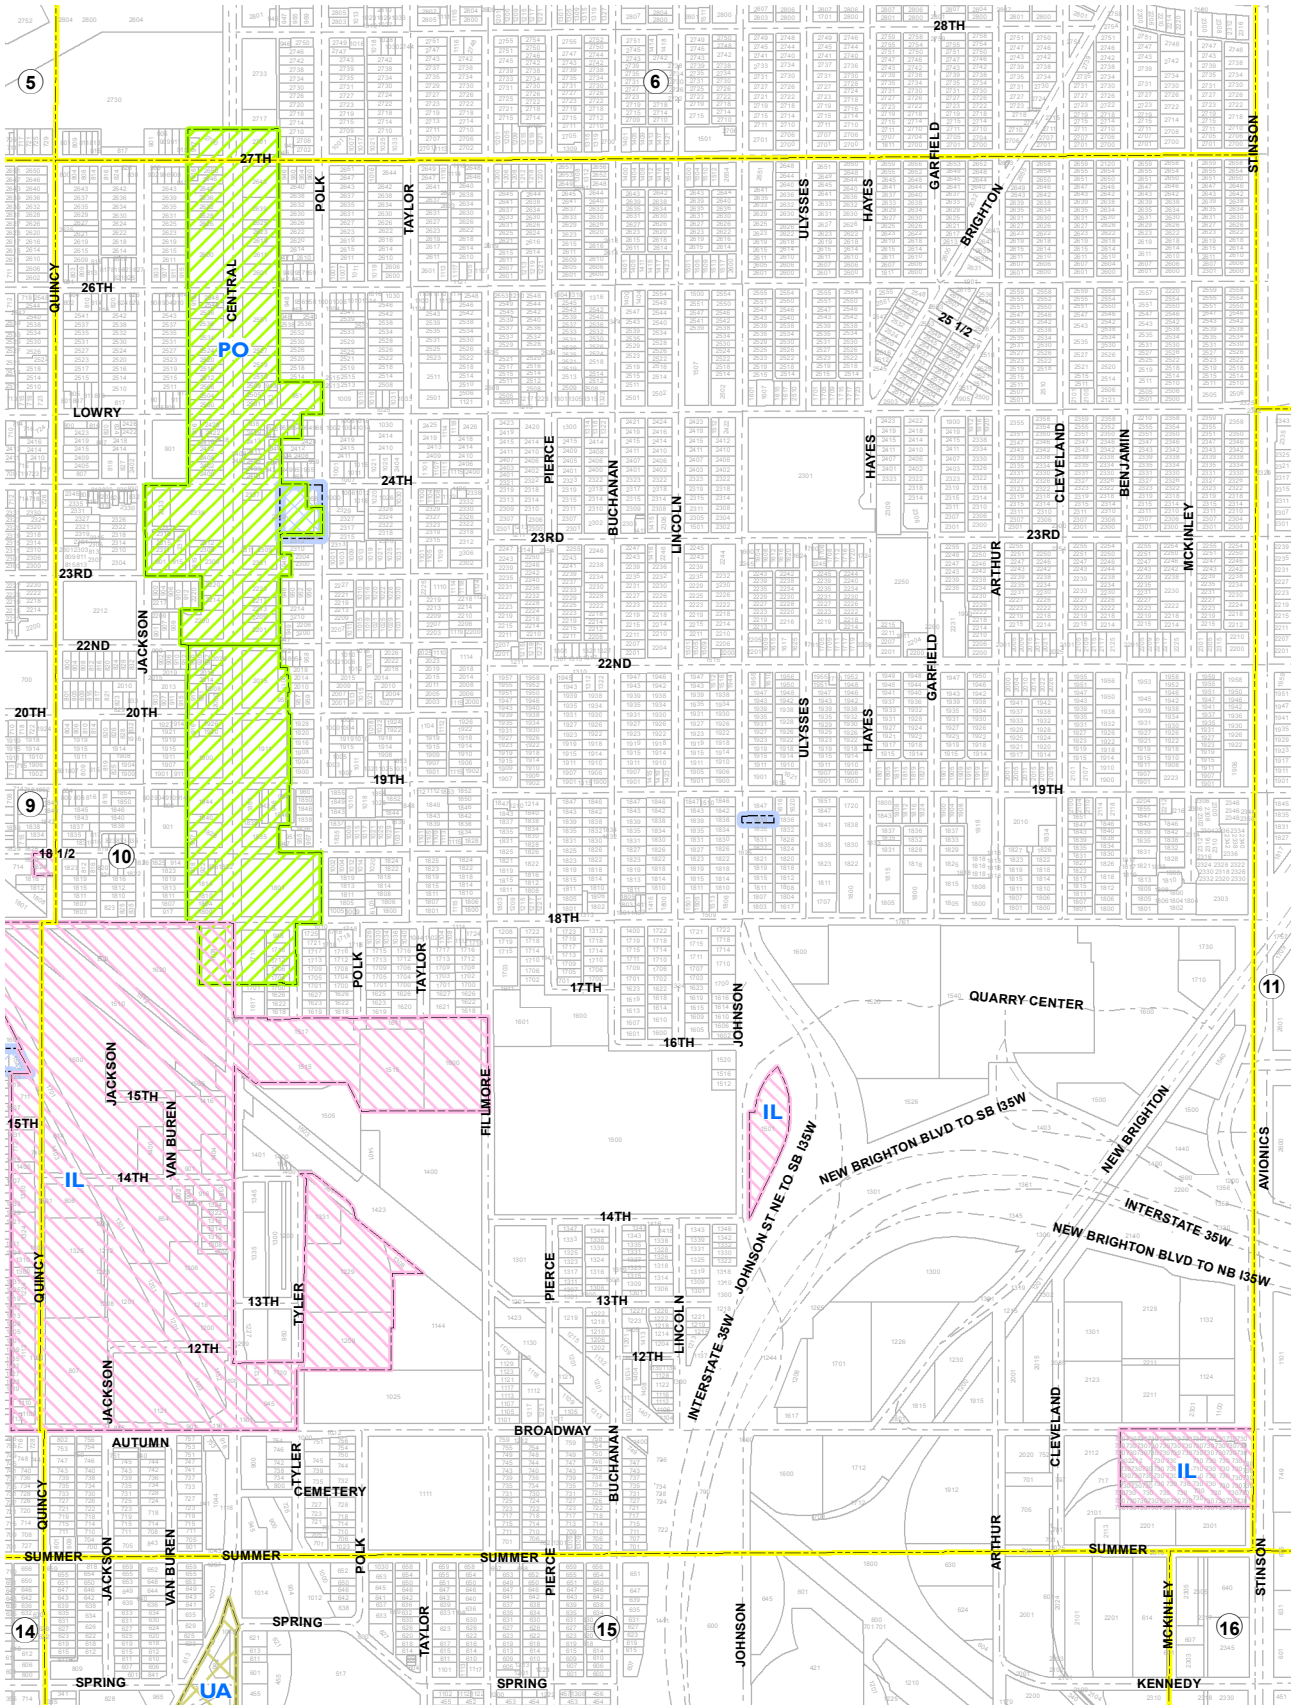

OVERLAY ZONING DISTRICTS

Overlay Districts

- | | | | |
|----------------------|----------------------|-------------------------|------------------------------------|
| Floodplain | DS Downtown Shelter | PO Pedestrian Oriented | WB West Broadway |
| AP Airport | HA Harmon Area | HLL PO Boundary | SH Shoreland |
| DH Downtown Height | IL Industrial Living | SZ Split Zoning | MR Mississippi River Critical Area |
| B4H Downtown Housing | LH Linden Hills | TP Transitional Parking | |
| DP Downtown Parking | NM Nicollet Mall | UA University Area | |

12 Plate Number
 Plate Boundaries

Last Amended: April 19, 2019