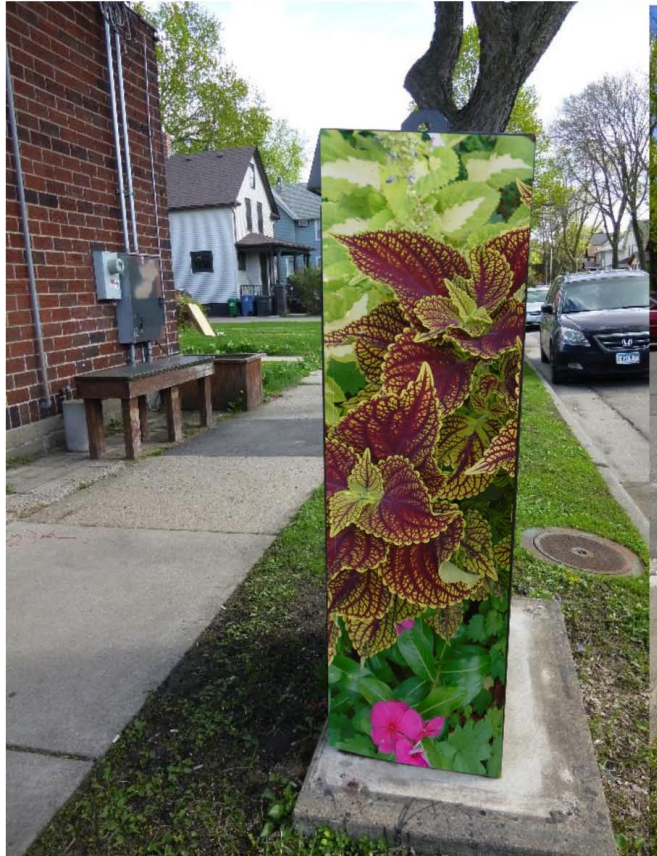

*Top 34" wide x 10.75" deep*

*New box on the SE corner of 15th Ave. SE & East Hennepin  
by ChinDian, across from Clockwork and Di's Print*

*Hennepin side  
10.5" wide x 63.75" tall*

*15th Ave. side  
34" wide x 62" tall*

*South side  
19.5" wide x 63.75" tall*

*Sidewalk side  
34" wide x 63.75" tall*

New box on the SE corner of 15th Ave. SE & East Hennepin  
by Chin Dian Café across from Clockwork and Di's Print

Top 34" x 19 3/4" • East Hennepin side: 64" h x 19 3/4" w • Front facing 15th Ave: 62" h x 34" w  
South side: 63" h x 19 3/4" w • Back facing sidewalk 63" 3/4" h x 34" w plus box on back 15 1/2" x 8" x 1 1/2"