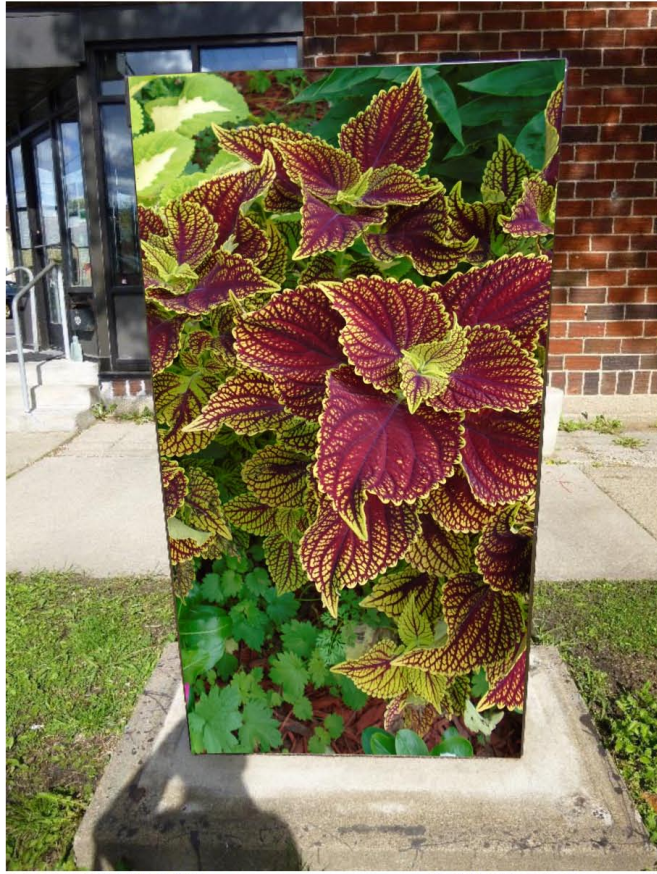

*Top 34" wide x 10.75" deep*

*New box on the SE corner of 15th Ave. SE & East Hennepin  
by ChinDian, across from Clockwork and Di's Print*

*Hennepin side  
10.5" wide x 63.75" tall*

*15th Ave. side  
34" wide x 62" tall*

*South side  
19.5" wide x 63.75" tall*

*Sidewalk side  
34" wide x 63.75" tall*

New box on the SE corner of 15th Ave. SE & East Hennepin  
by Chin Dian Café across from Clockwork and Di's Print

Top 34" x 19 3/4" • East Hennepin side: 64" h x 19 3/4" w • Front facing 15th Ave: 62" h x 34" w  
South side: 63" h x 19 3/4" w • Back facing sidewalk 63" 3/4" h x 34" w plus box on back 15 1/2" x 8" x 1 1/2"