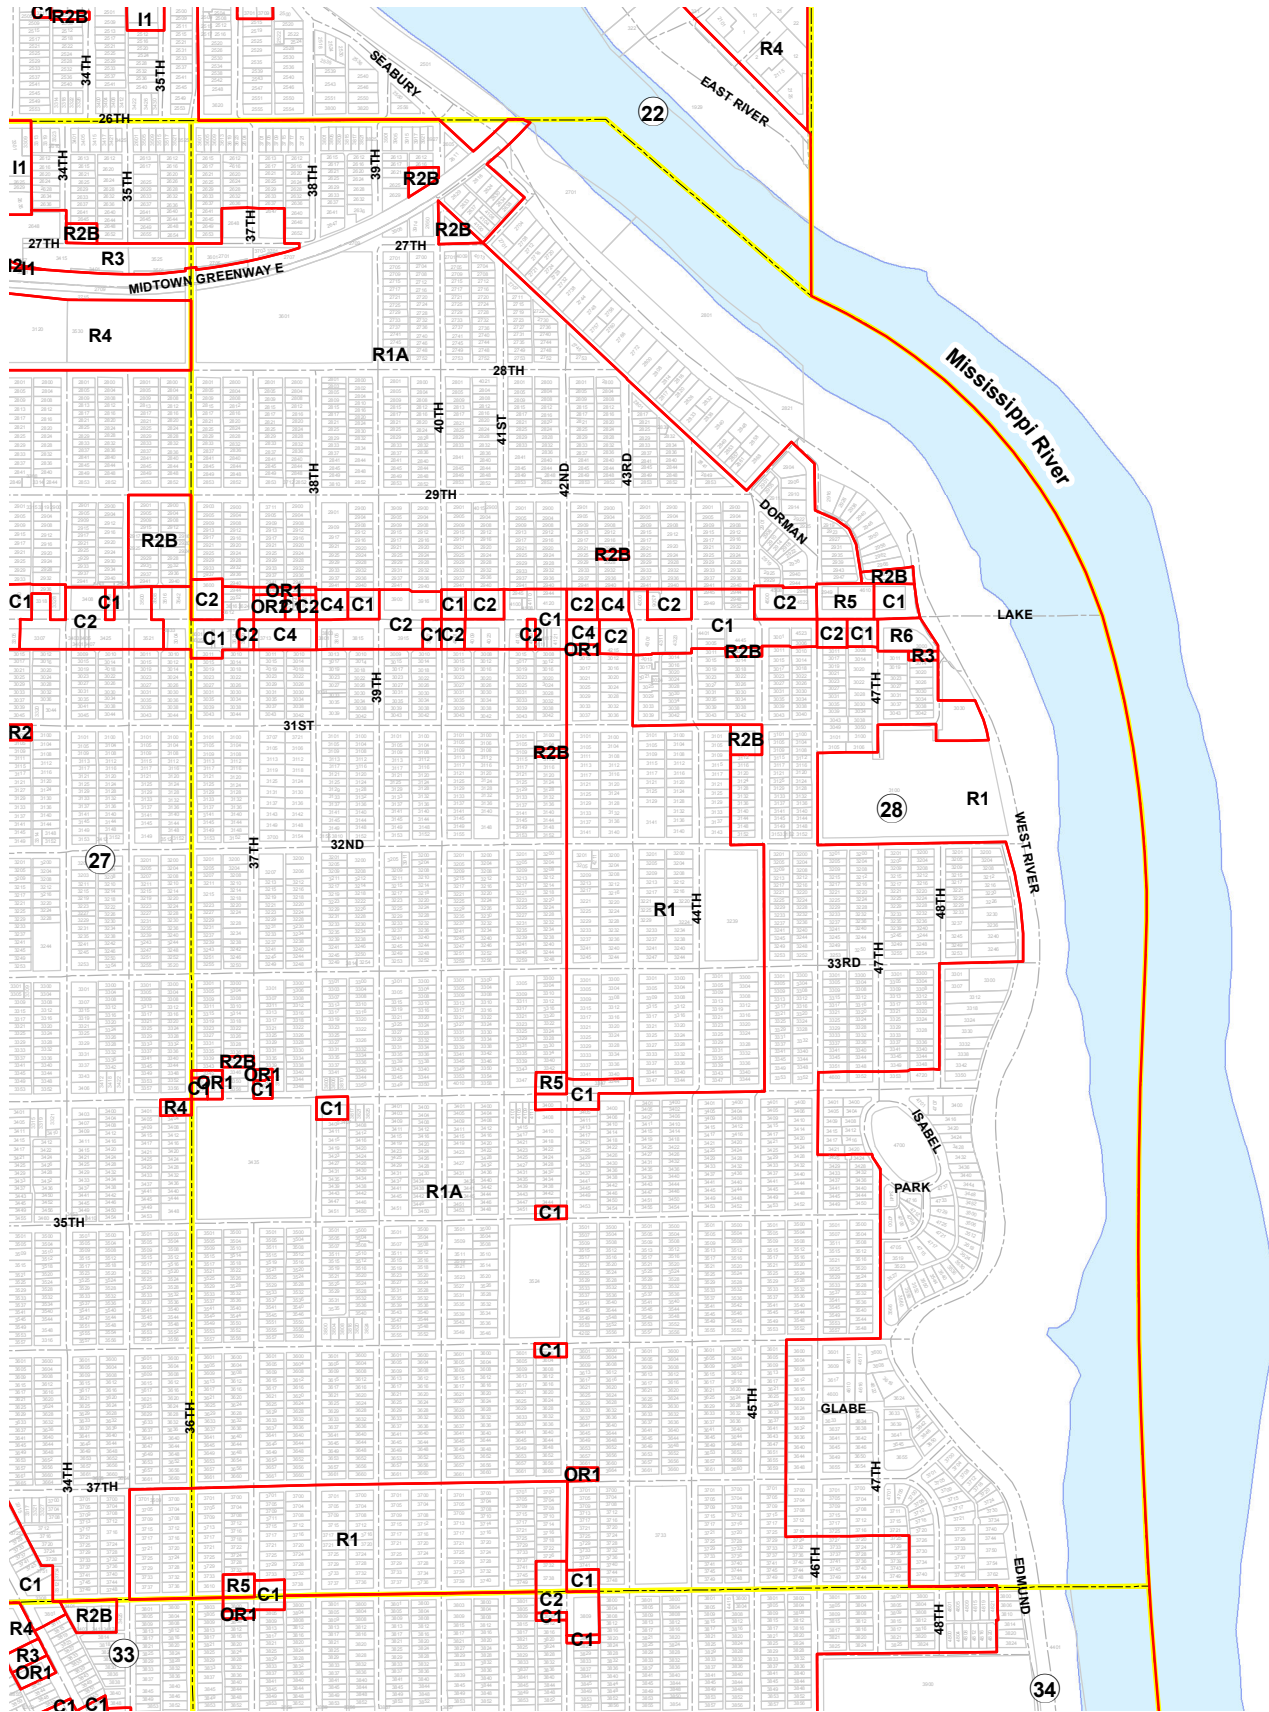

PRIMARY ZONING DISTRICTS

- | | | |
|---------------------------------|-----------------------------------|-----------------------------|
| RESIDENCE DISTRICTS | OFFICE RESIDENCE DISTRICTS | DOWNTOWN DISTRICTS |
| LOW DENSITY | OR1 | B4 |
| R1 | OR2 | B4C |
| R1A | OR3 | B4S |
| R2 | | |
| R2B | | |
| R3 | | |
| R4 | | |
| R5 | | |
| R6 | | |
| MEDIUM DENSITY DISTRICTS | COMMERCIAL DISTRICTS | INDUSTRIAL DISTRICTS |
| C1 | C1 | I1 |
| C2 | C2 | I2 |
| C3 | CC3A | I3 |
| C4 | C4 | |

12 PLATE NUMBER

Last Amended : August 16, 2013

Primary Zoning Plate Boundaries

MINNEAPOLIS ZONING PLATE 28