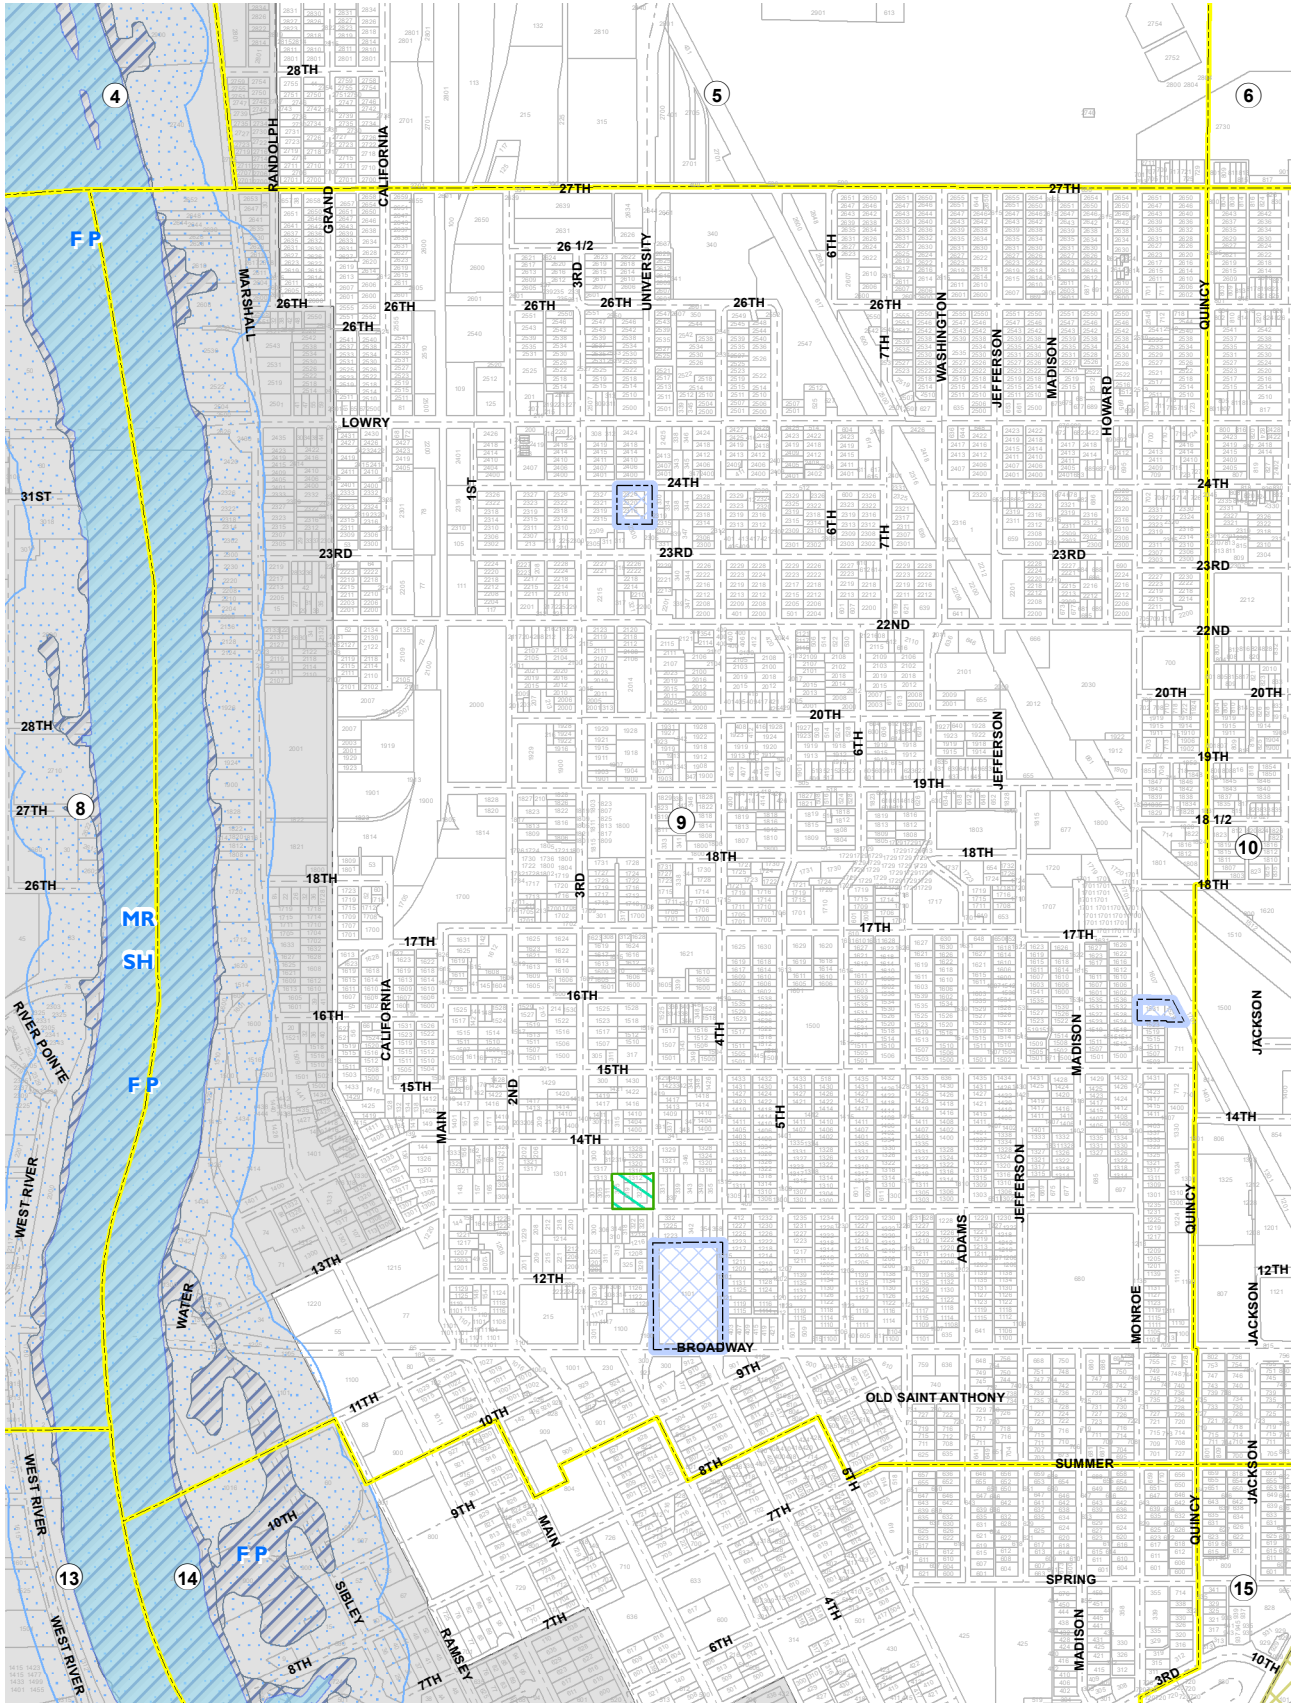

OVERLAY ZONING DISTRICTS

Overlay Districts

- | | | |
|---------------------|-------------------------|------------------------------------|
| Floodplain | HA Harmon Area | MR Mississippi River Critical Area |
| AP Airport | SZ Split Zoning | |
| DH Downtown Housing | TP Transitional Parking | |
| DP Downtown Parking | UA University Area | |
| DS Downtown Shelter | SH Shoreland | |

- Plate Number
- Plate Boundaries

Effective date - July 1, 2023