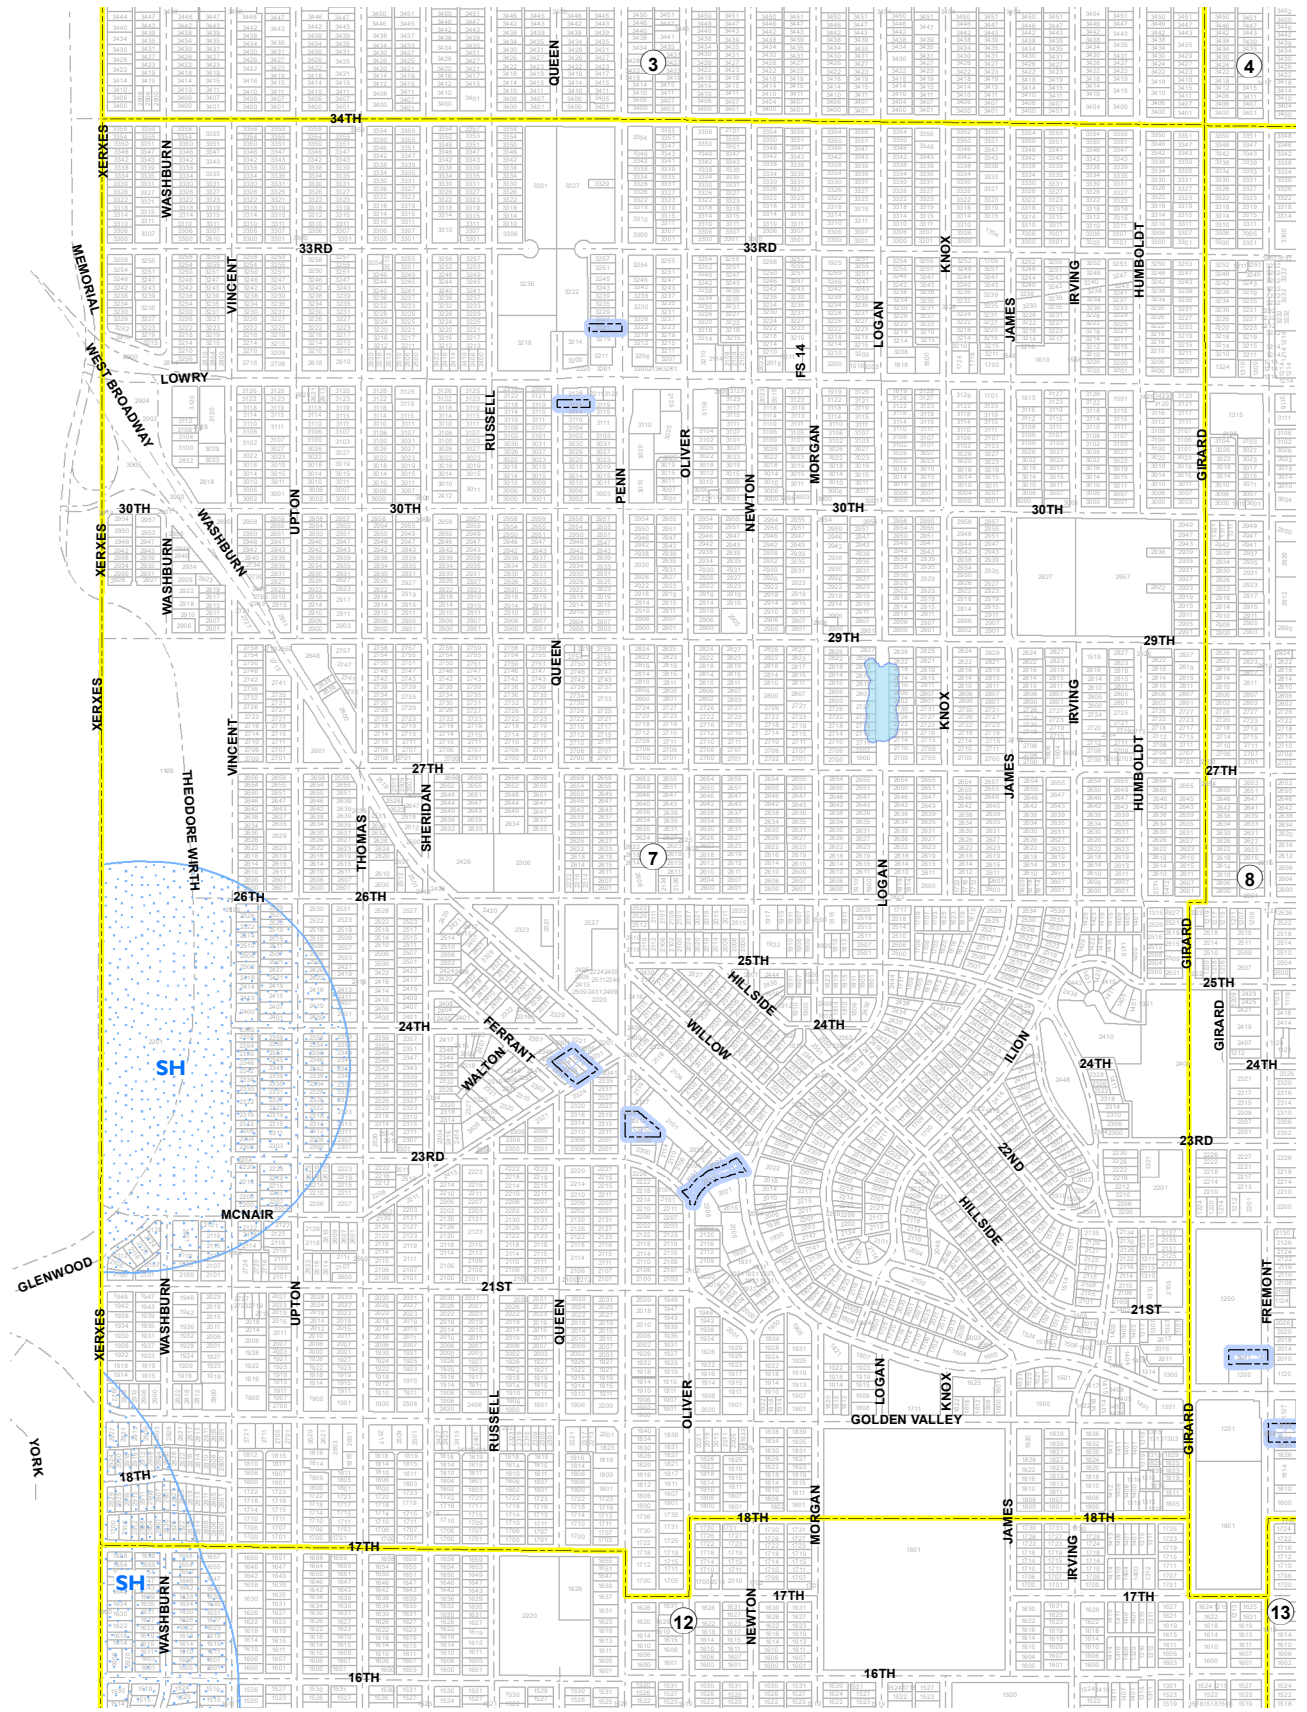

OVERLAY ZONING DISTRICTS

Overlay Districts

- | | | |
|---------------------|-------------------------|------------------------------------|
| Floodplain | HA Harmon Area | MR Mississippi River Critical Area |
| AP Airport | SZ Split Zoning | |
| DH Downtown Housing | TP Transitional Parking | |
| DP Downtown Parking | UA University Area | |
| DS Downtown Shelter | SH Shoreland | |

Plate Number
 Plate Boundaries

Effective date - July 1, 2023