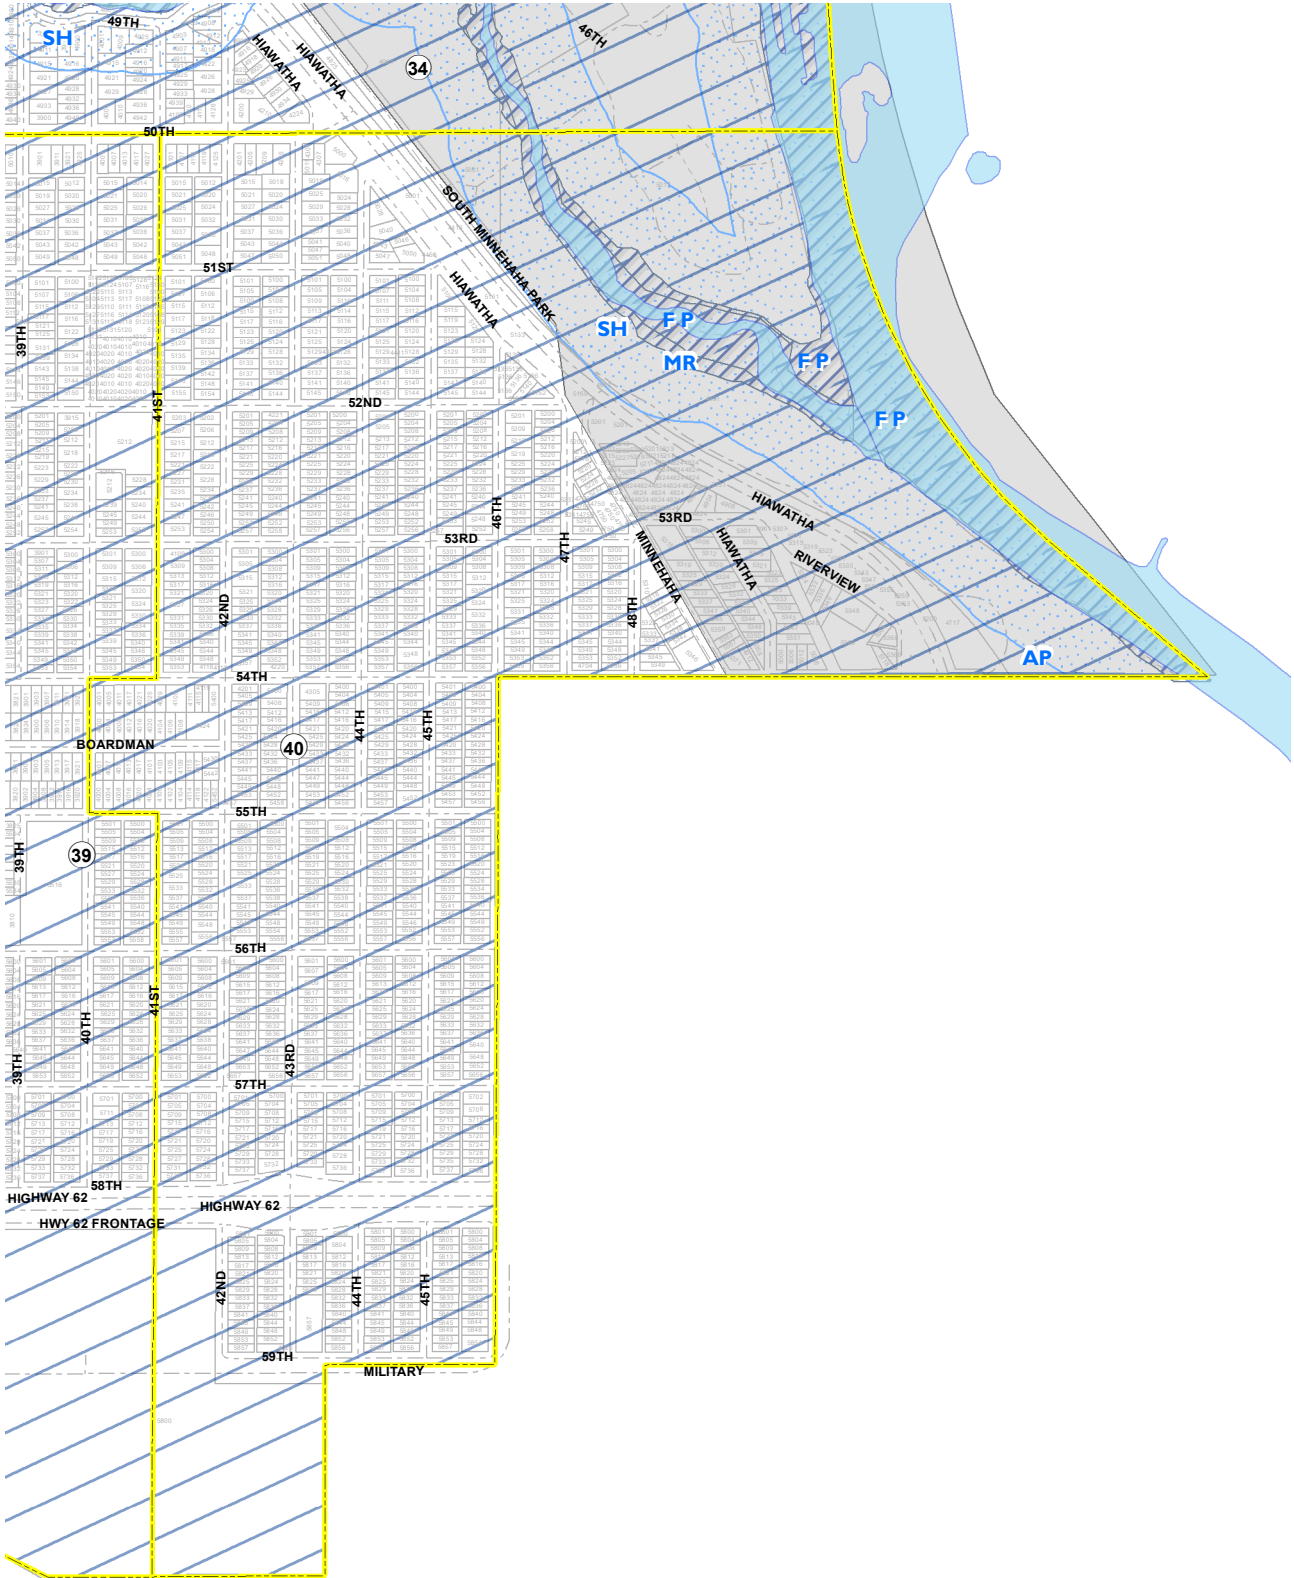

OVERLAY ZONING DISTRICTS

Overlay Districts

- | | | |
|---------------------|-------------------------|------------------------------------|
| Floodplain | HA Harmon Area | MR Mississippi River Critical Area |
| AP Airport | SZ Split Zoning | |
| DH Downtown Housing | TP Transitional Parking | |
| DP Downtown Parking | UA University Area | |
| DS Downtown Shelter | SH Shoreland | |

- Plate Number
- Plate Boundaries

0 250 500 1,000 1,500 Feet

Effective date - July 1, 2023

MINNEAPOLIS ZONING PLATE 40