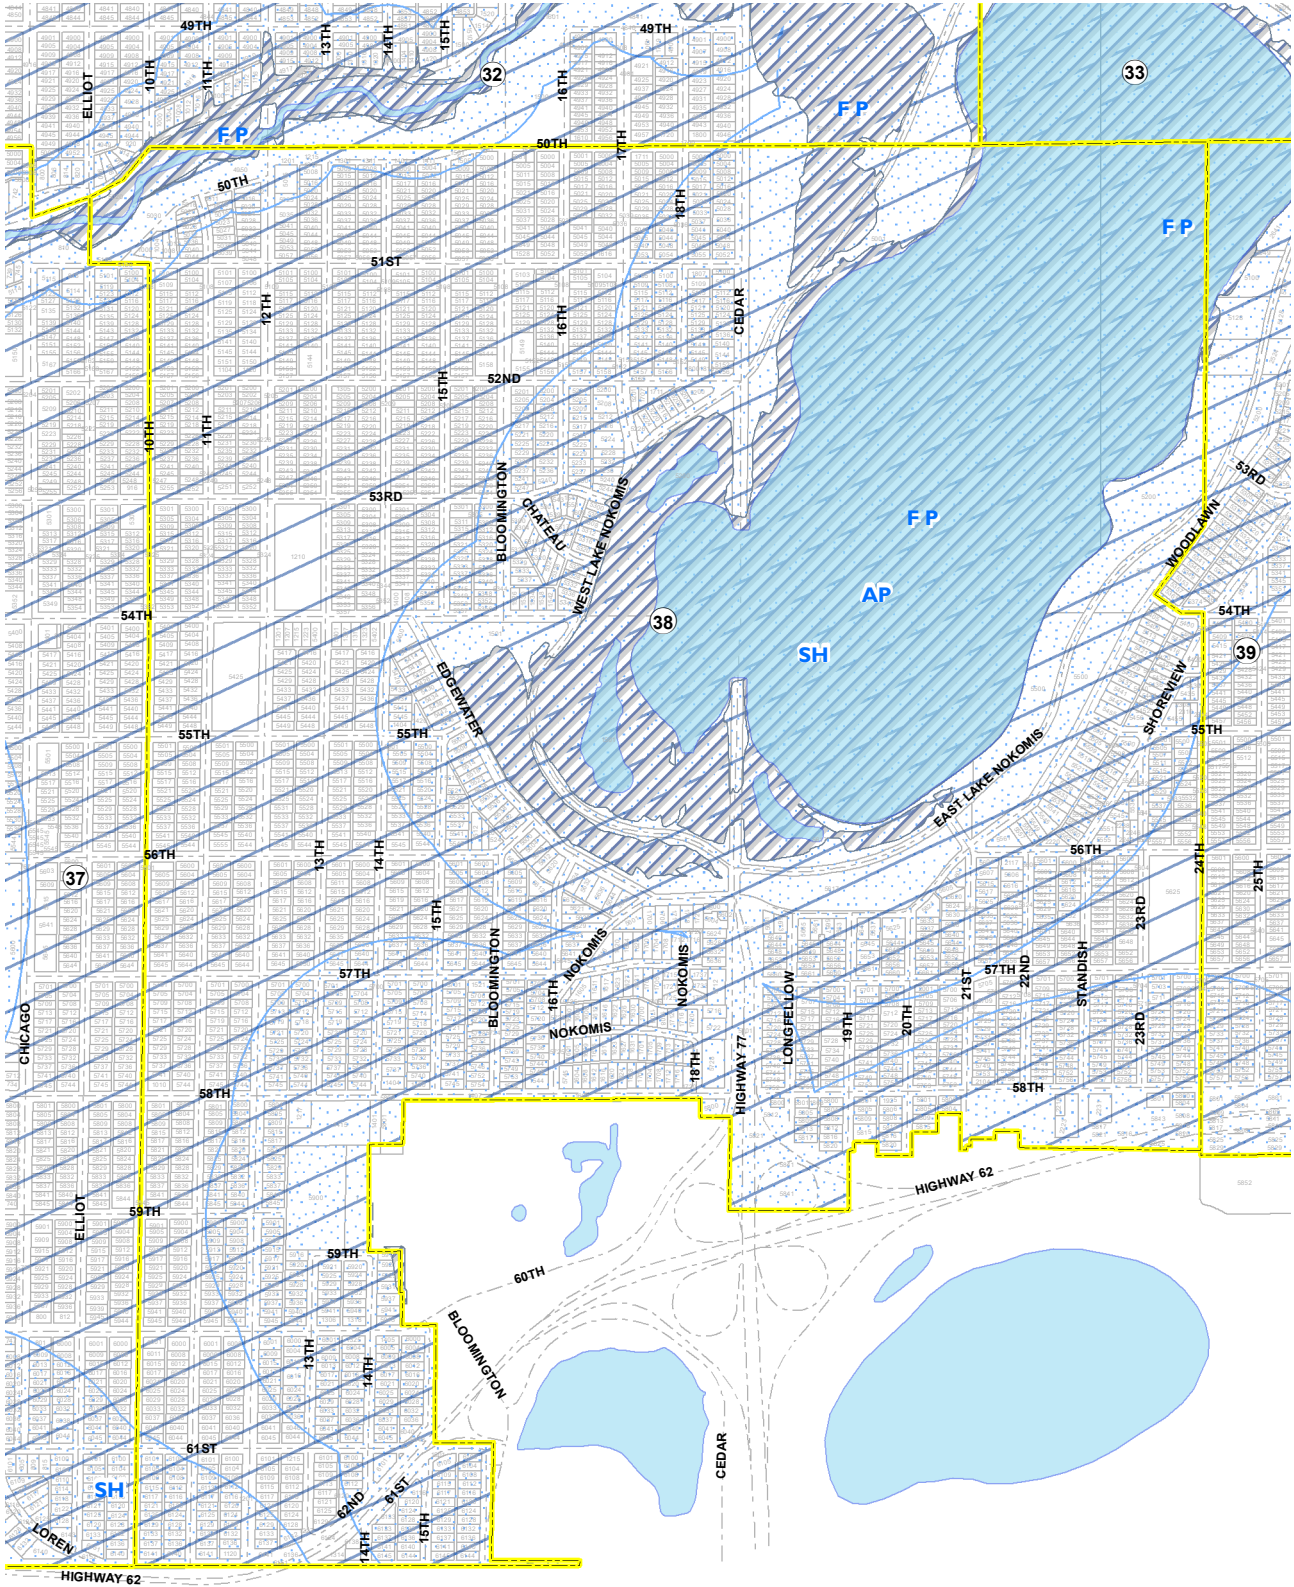

OVERLAY ZONING DISTRICTS

Overlay Districts

- | | | |
|---------------------|-------------------------|------------------------------------|
| Floodplain | HA Harmon Area | MR Mississippi River Critical Area |
| AP Airport | SZ Split Zoning | |
| DH Downtown Housing | TP Transitional Parking | |
| DP Downtown Parking | UA University Area | |
| DS Downtown Shelter | SH Shoreland | |

⑫ Plate Number
 Plate Boundaries

Effective date - July 1, 2023