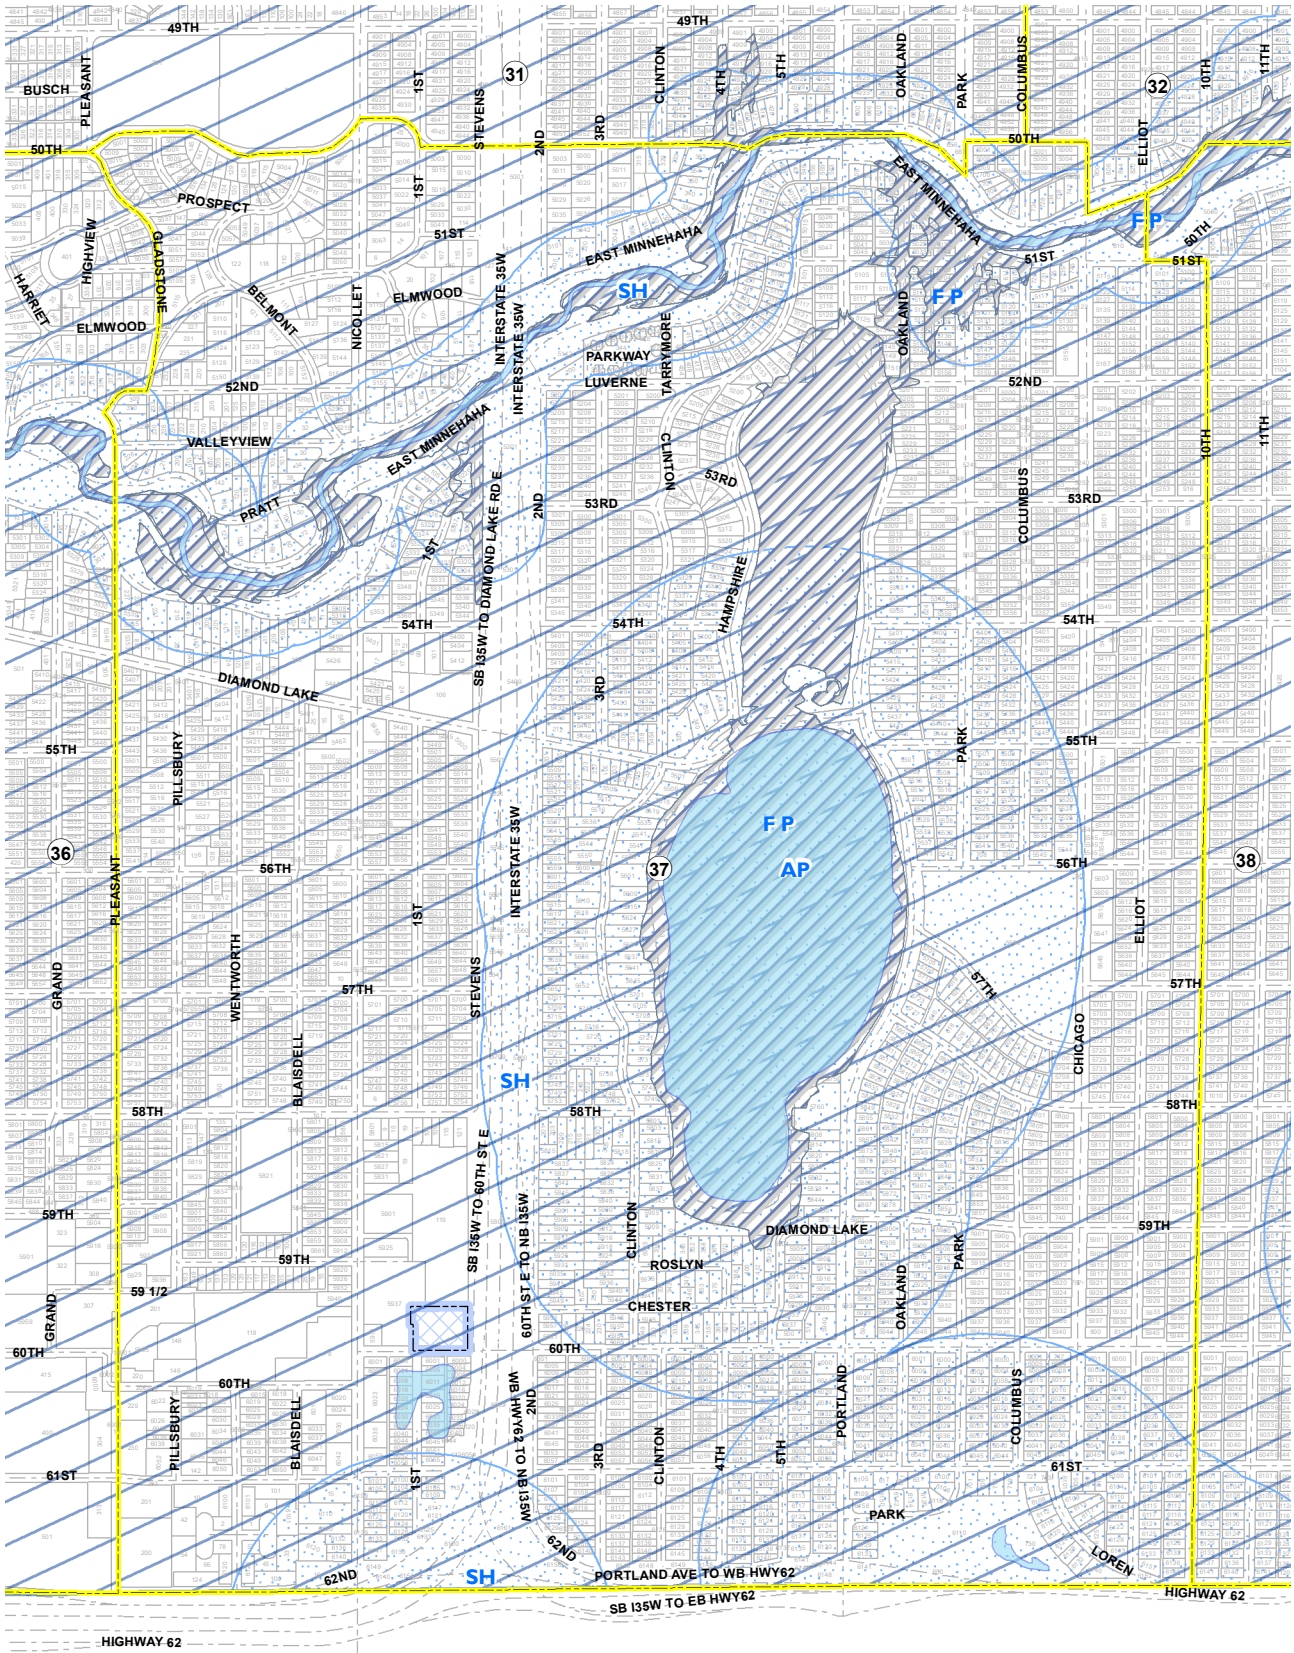

OVERLAY ZONING DISTRICTS

Overlay Districts

- | | | |
|---------------------|-------------------------|------------------------------------|
| Floodplain | HA Harmon Area | MR Mississippi River Critical Area |
| AP Airport | SZ Split Zoning | |
| DH Downtown Housing | TP Transitional Parking | |
| DP Downtown Parking | UA University Area | |
| DS Downtown Shelter | SH Shoreland | |

⑫ Plate Number
 Plate Boundaries

0 250 500 1,000 1,500 Feet

Effective date - July 1, 2023

MINNEAPOLIS ZONING PLATE 37