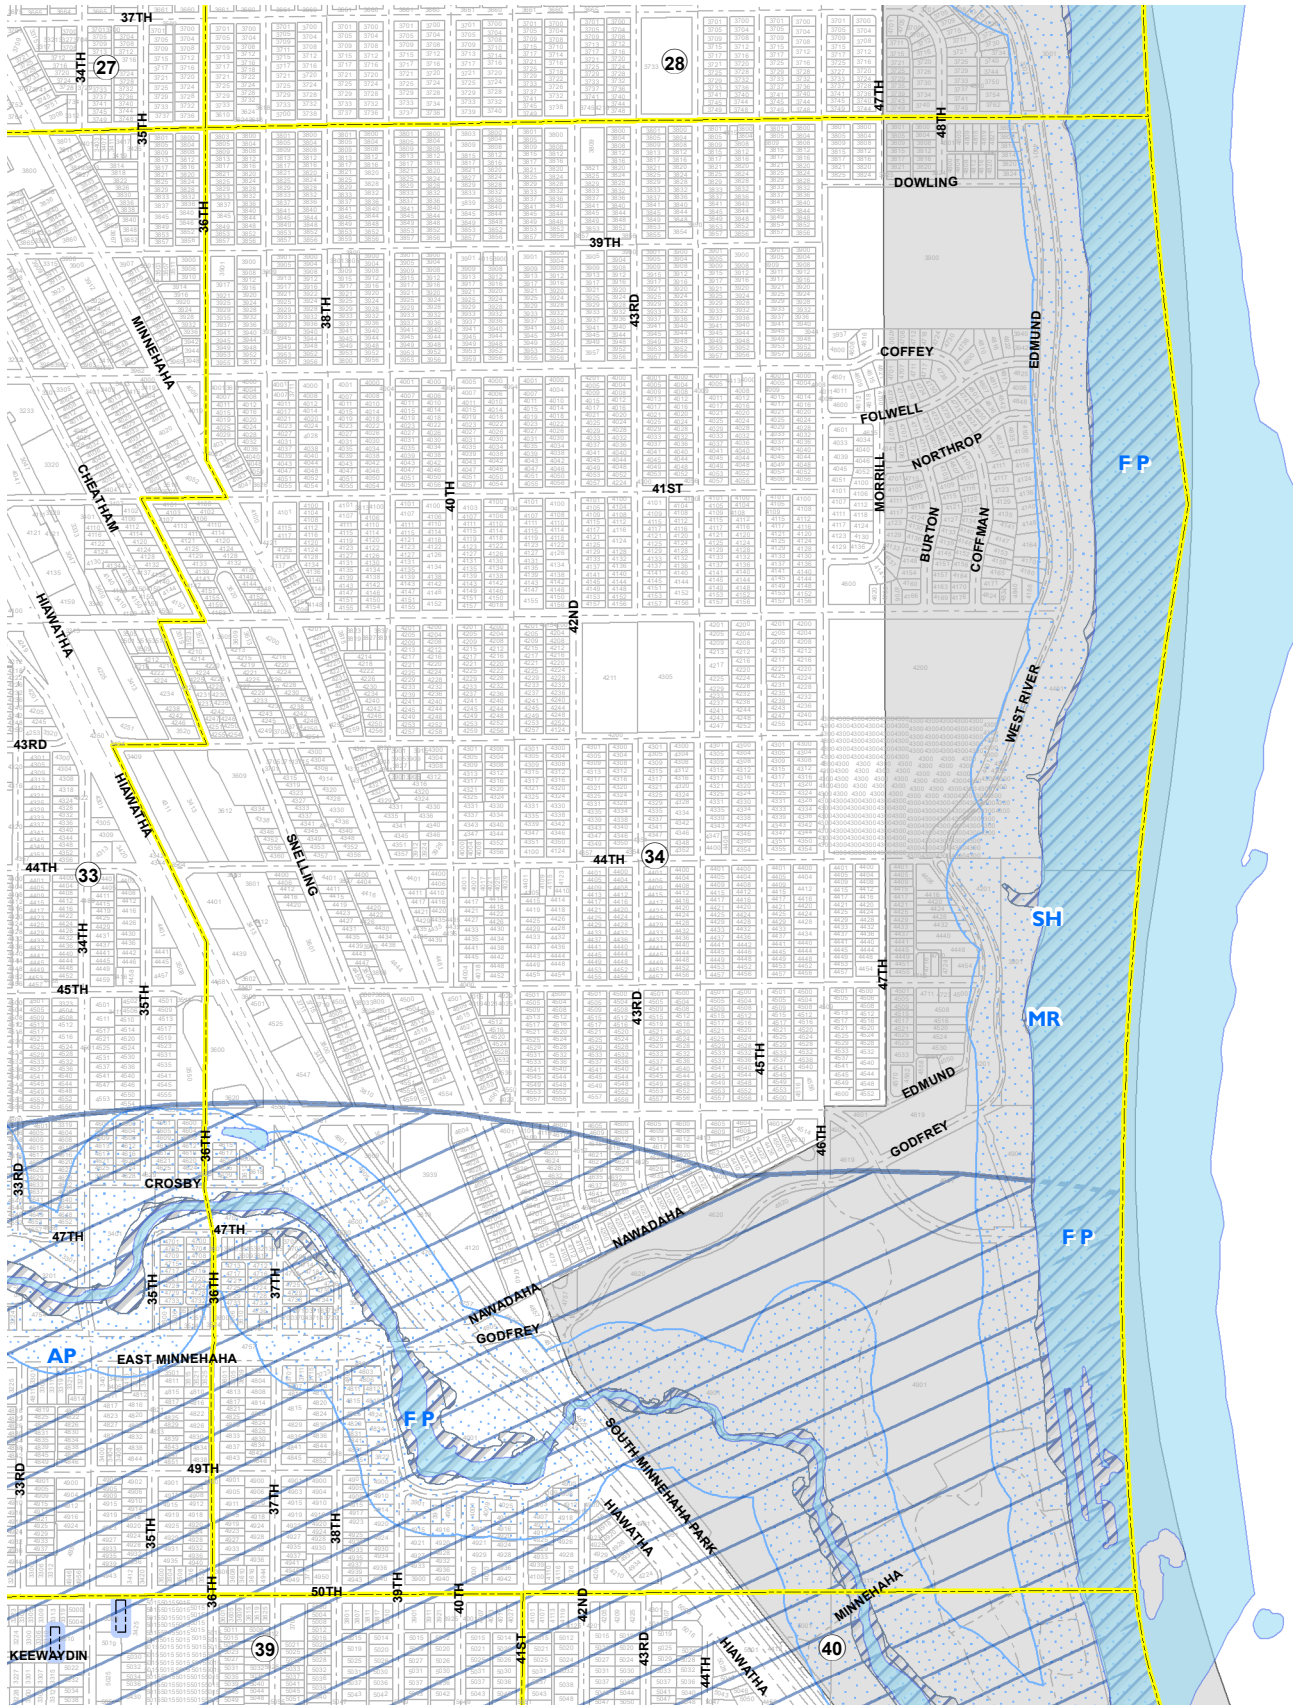

OVERLAY ZONING DISTRICTS

Overlay Districts

- | | | | | | |
|--|---------------------|--|--------------------|--|------------------------------------|
| | Floodplain | | HA Harmon Area | | MR Mississippi River Critical Area |
| | AP Airport | | SZ Split Zoning | | TP Transitional Parking |
| | DH Downtown Housing | | UA University Area | | SH Shoreland |
| | DP Downtown Parking | | | | |
| | DS Downtown Shelter | | | | |

⑫ Plate Number
 Plate Boundaries

Effective date - July 1, 2023