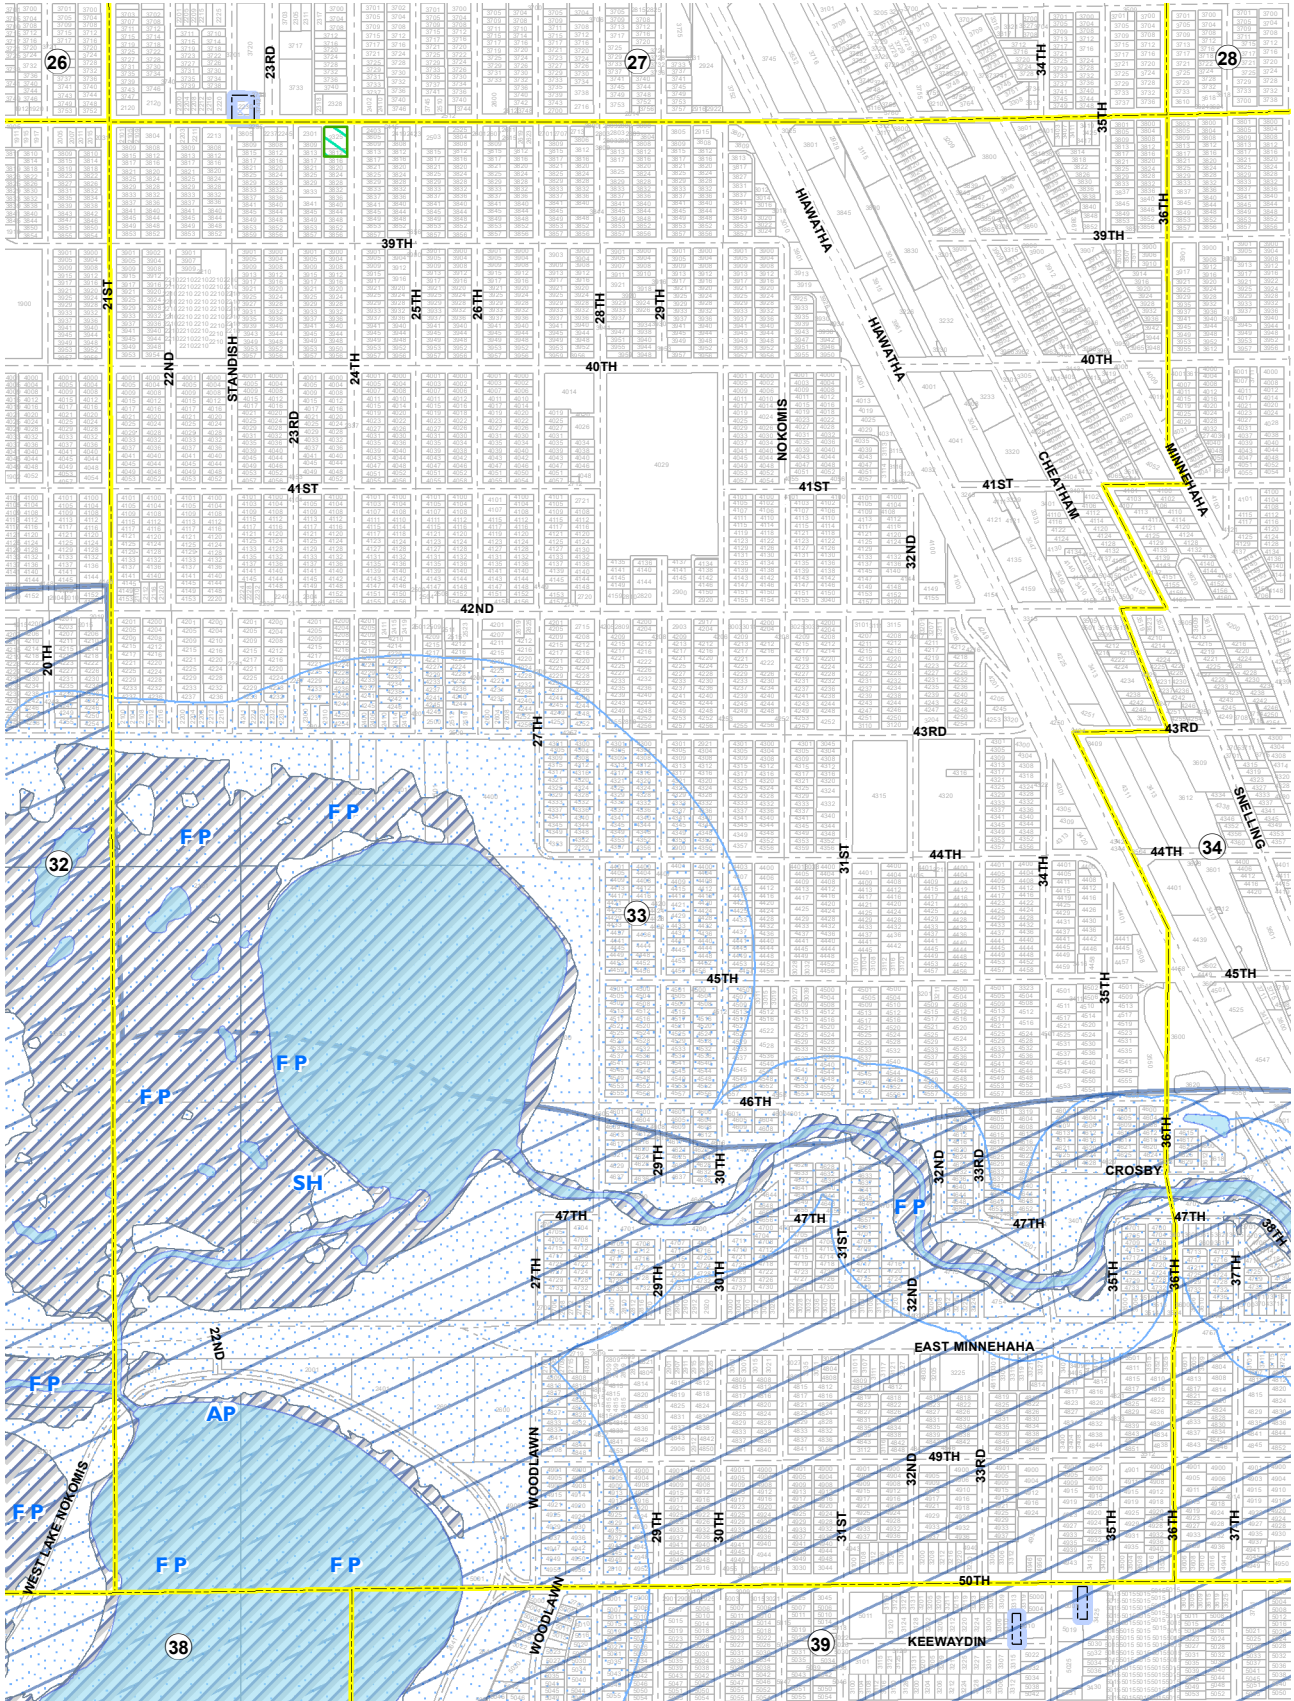

OVERLAY ZONING DISTRICTS

Overlay Districts

- | | | |
|---------------------|-------------------------|------------------------------------|
| Floodplain | HA Harmon Area | MR Mississippi River Critical Area |
| AP Airport | SZ Split Zoning | |
| DH Downtown Housing | TP Transitional Parking | |
| DP Downtown Parking | UA University Area | |
| DS Downtown Shelter | SH Shoreland | |

⑫ Plate Number
 Plate Boundaries

0 250 500 1,000 1,500 Feet

Effective date - July 1, 2023

MINNEAPOLIS ZONING PLATE 33