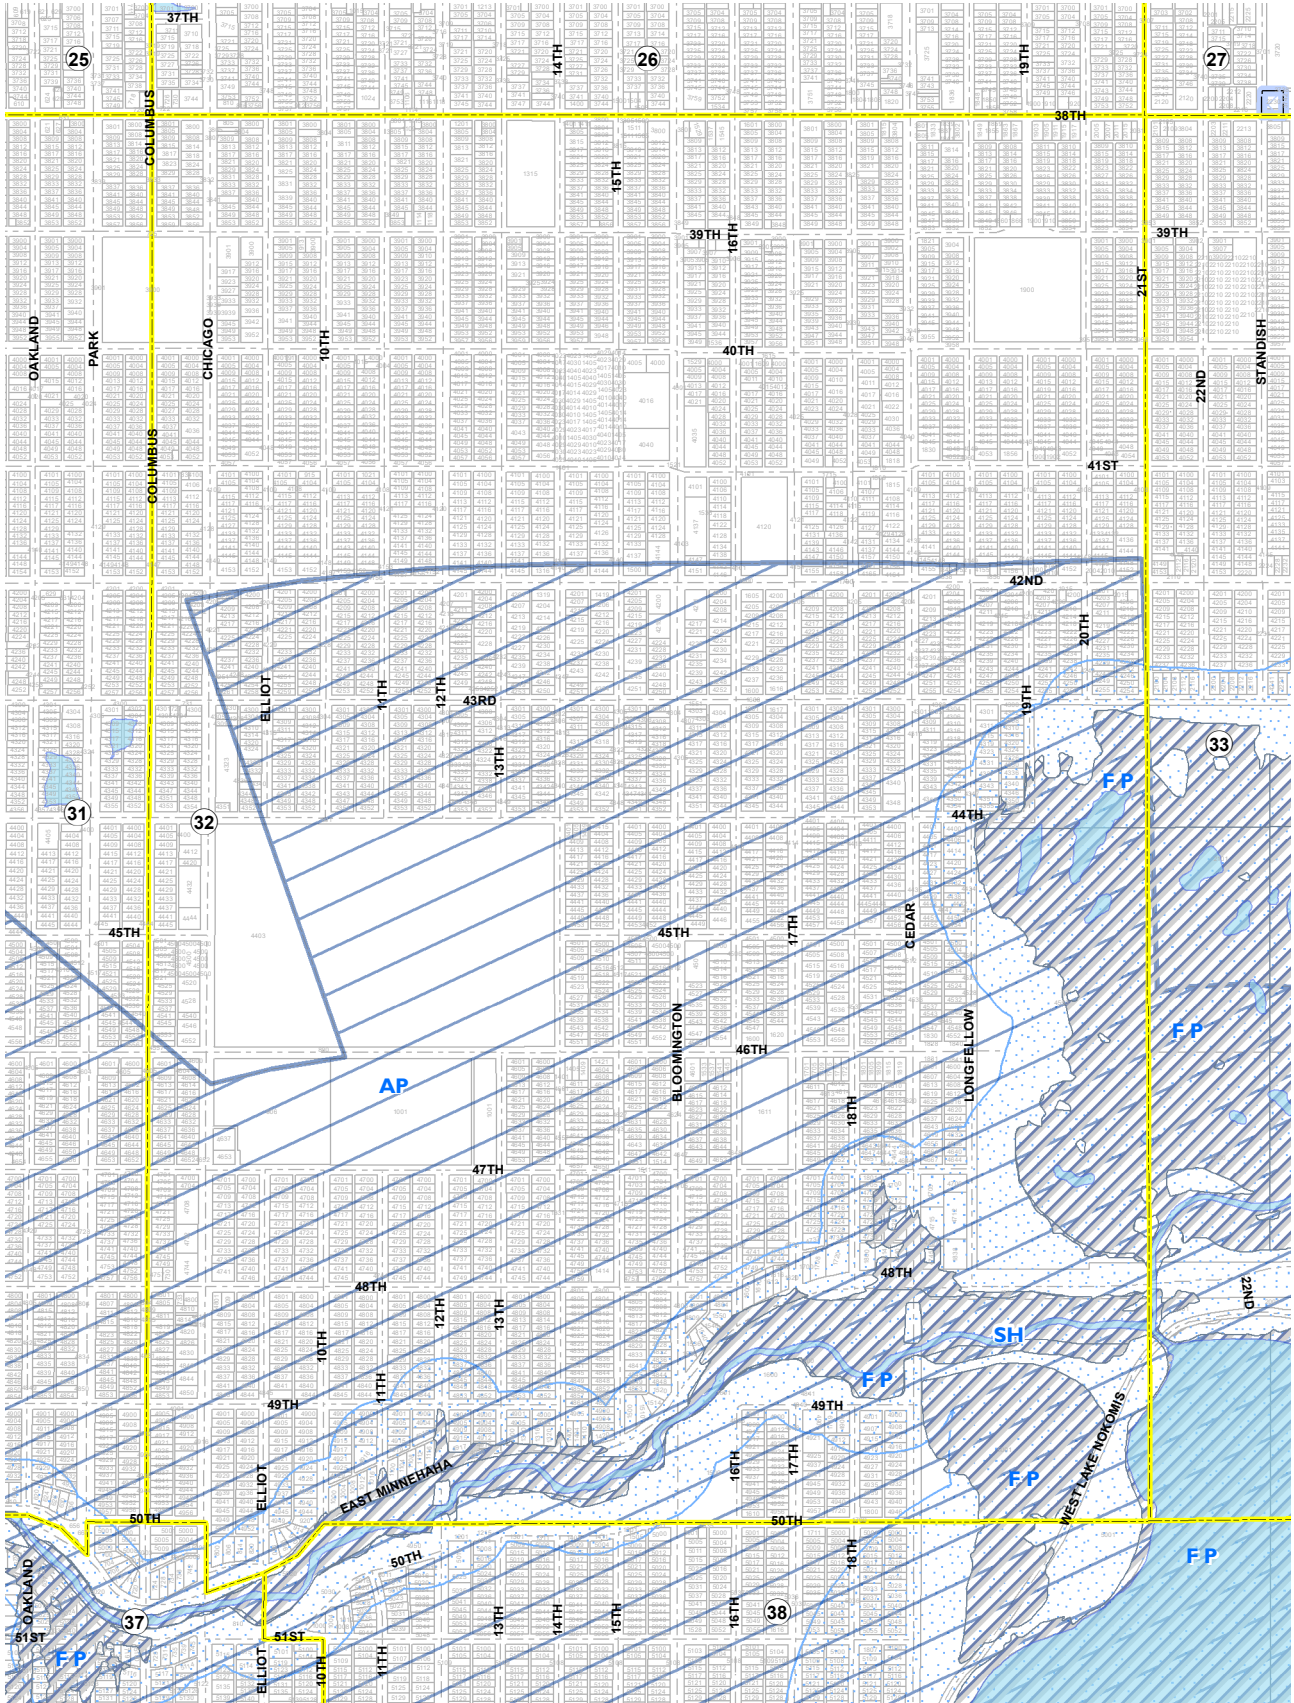

# OVERLAY ZONING DISTRICTS

## Overlay Districts

- |                     |                         |                                    |
|---------------------|-------------------------|------------------------------------|
| Floodplain          | HA Harmon Area          | MR Mississippi River Critical Area |
| AP Airport          | SZ Split Zoning         |                                    |
| DH Downtown Housing | TP Transitional Parking |                                    |
| DP Downtown Parking | UA University Area      |                                    |
| DS Downtown Shelter | SH Shoreland            |                                    |

⑫ Plate Number  
 Plate Boundaries

Effective date - July 1, 2023