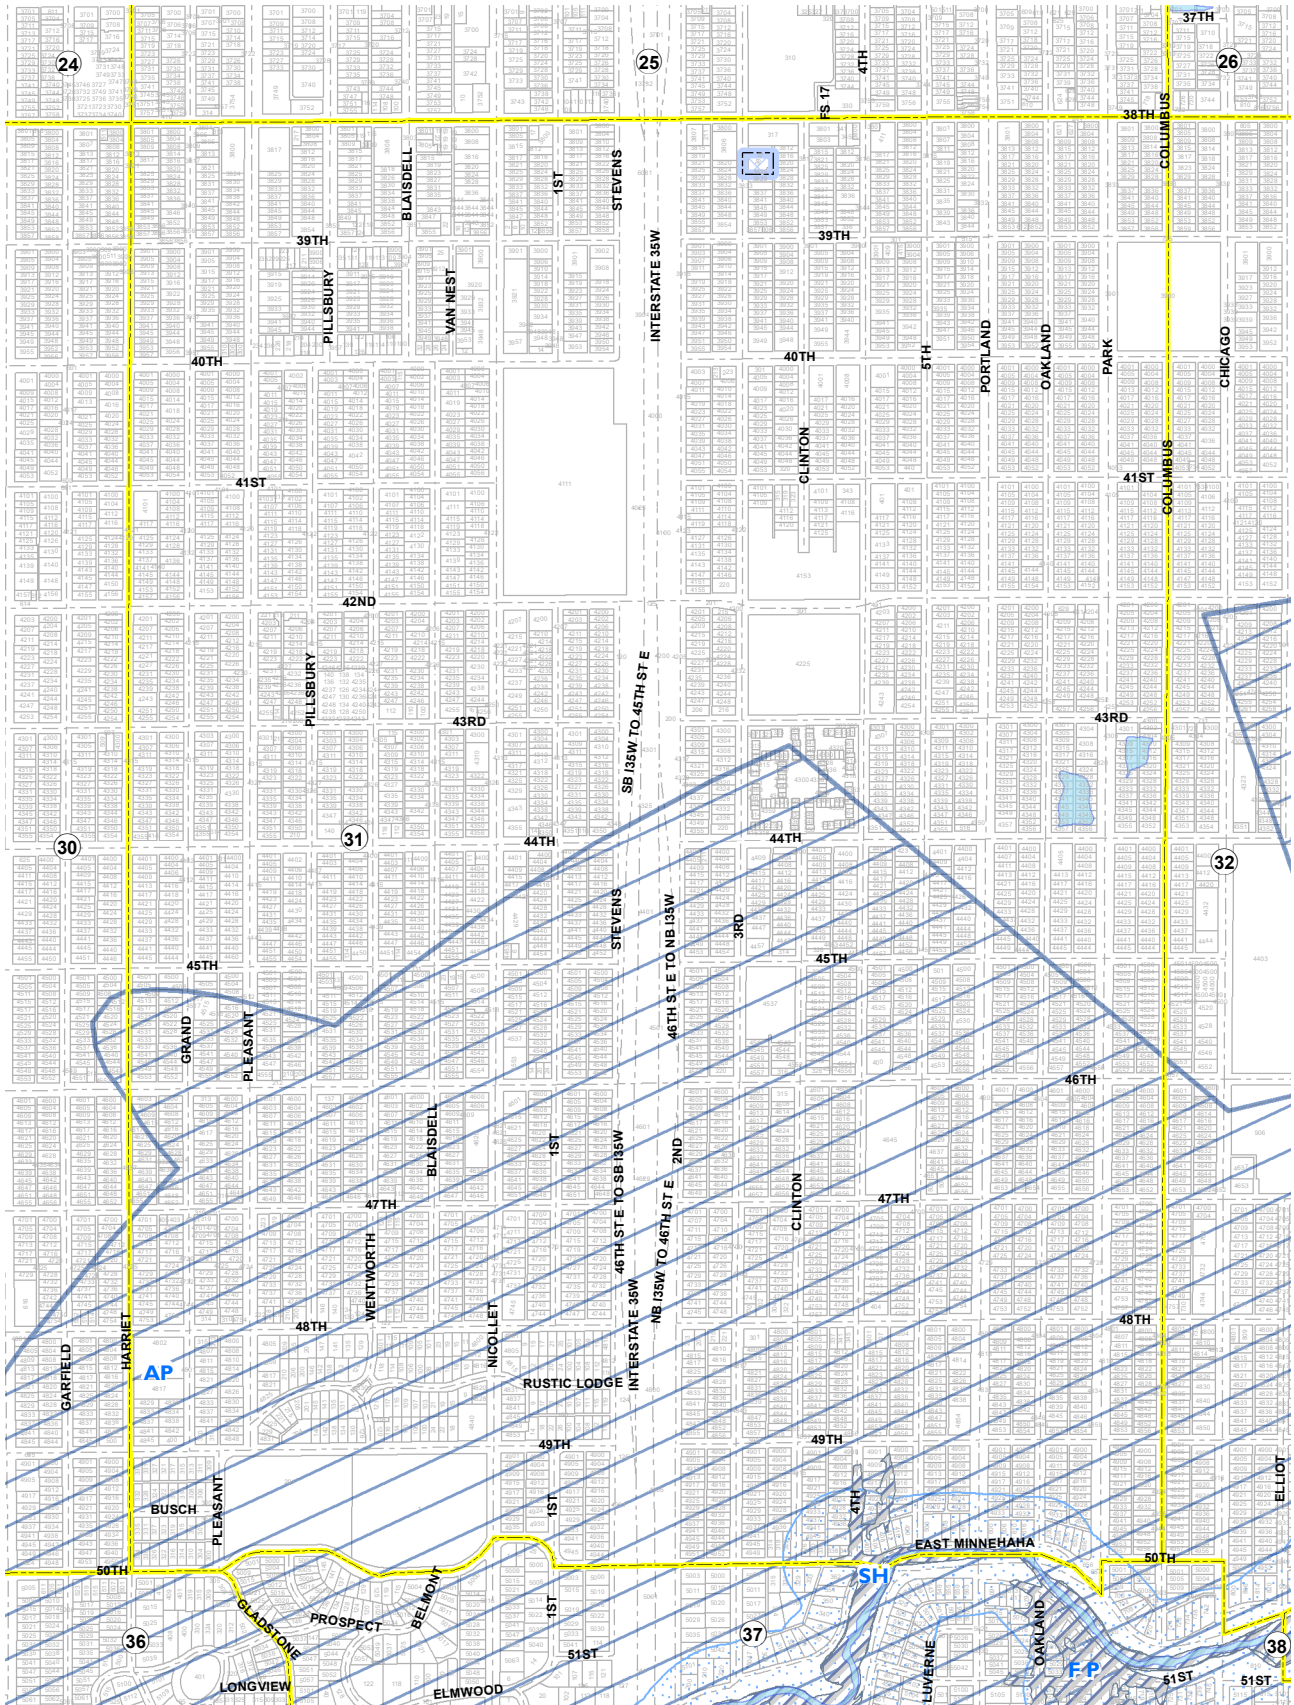

OVERLAY ZONING DISTRICTS

Overlay Districts

- Floodplain
- AP Airport
- DH Downtown Housing
- DP Downtown Parking
- DS Downtown Shelter
- HA Harmon Area
- SZ Split Zoning
- TP Transitional Parking
- UA University Area
- SH Shoreland
- MR Mississippi River Critical Area

⑫ Plate Number
 Plate Boundaries

Effective date - July 1, 2023