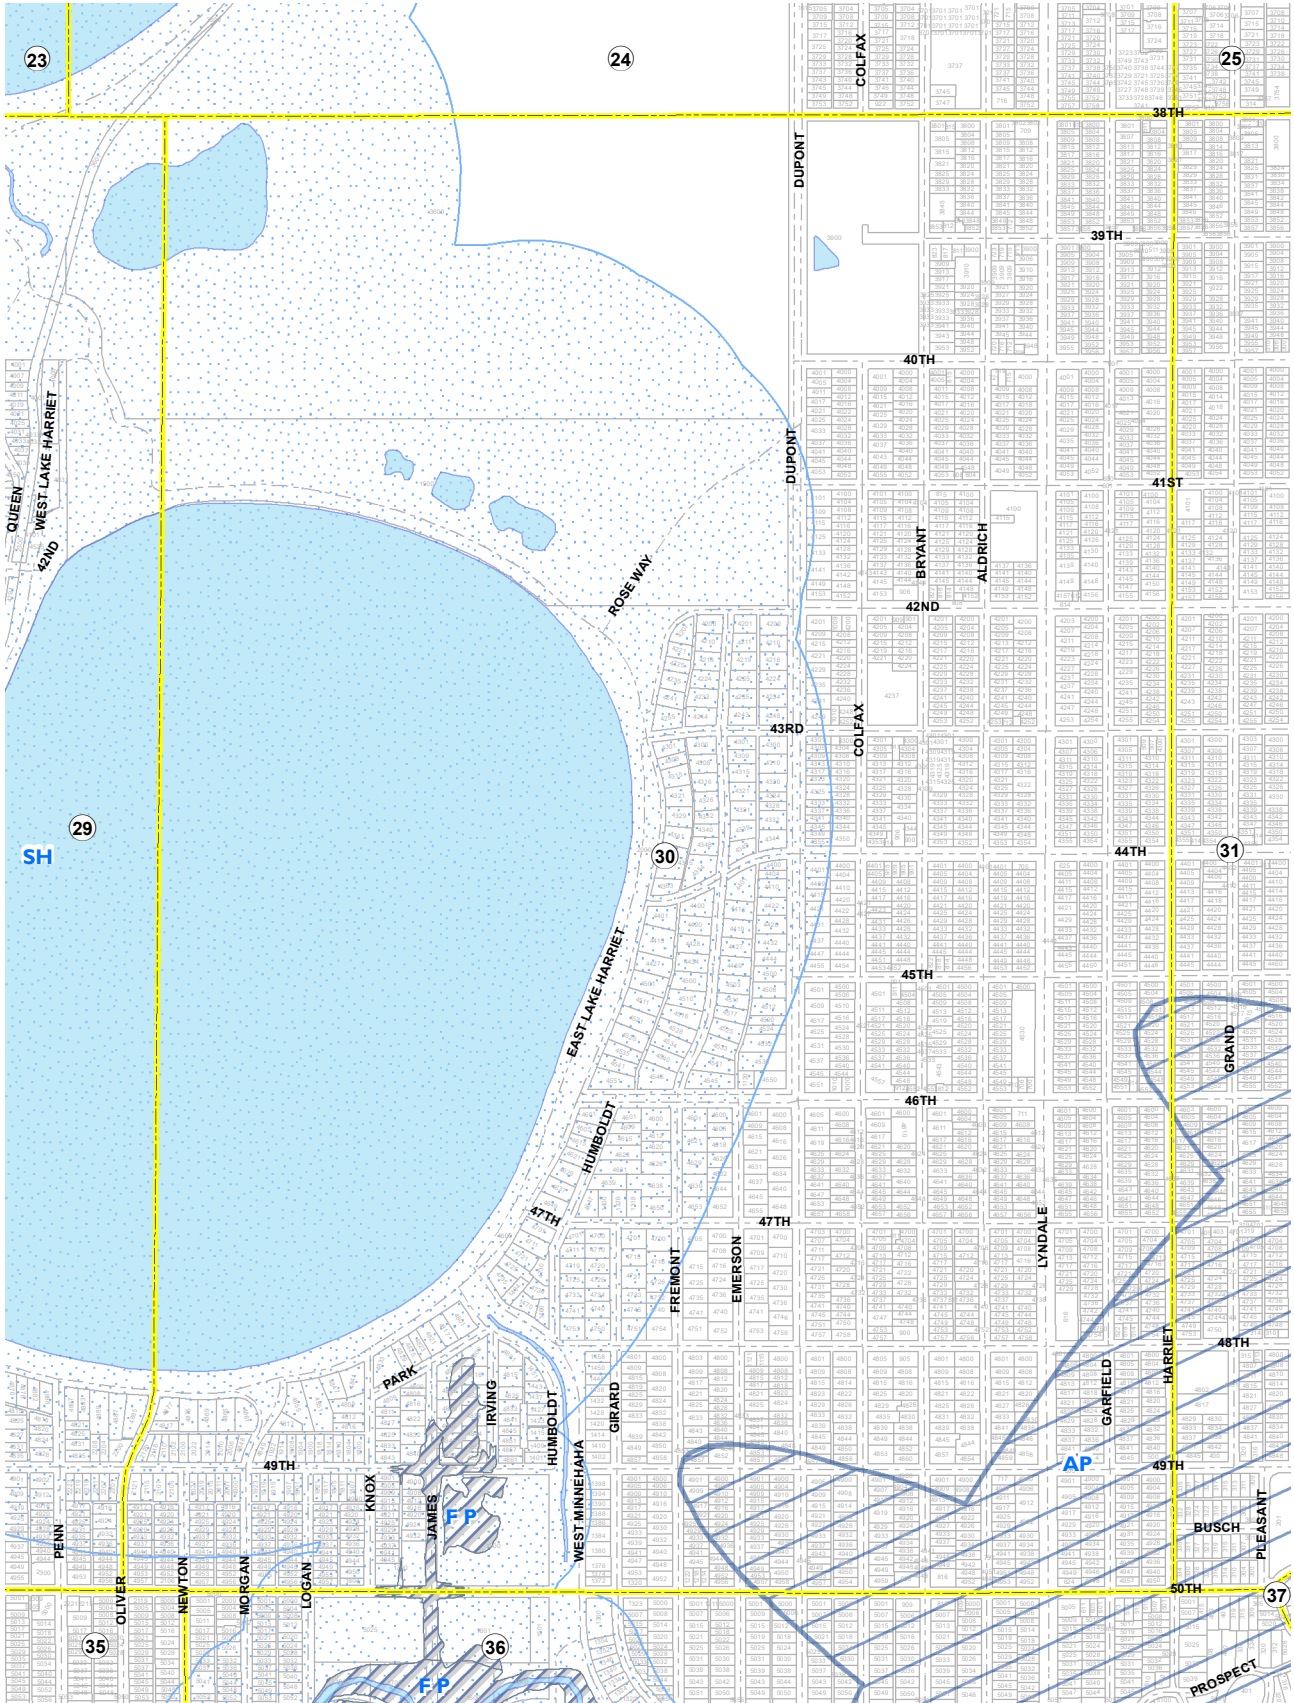

OVERLAY ZONING DISTRICTS

Overlay Districts

- Floodplain
- HA Harmon Area
- MR Mississippi River Critical Area
- AP Airport
- SZ Split Zoning
- DH Downtown Housing
- TP Transitional Parking
- UA University Area
- DP Downtown Parking
- DS Downtown Shelter
- SH Shoreland

⑫ Plate Number
 Plate Boundaries

Effective date - July 1, 2023