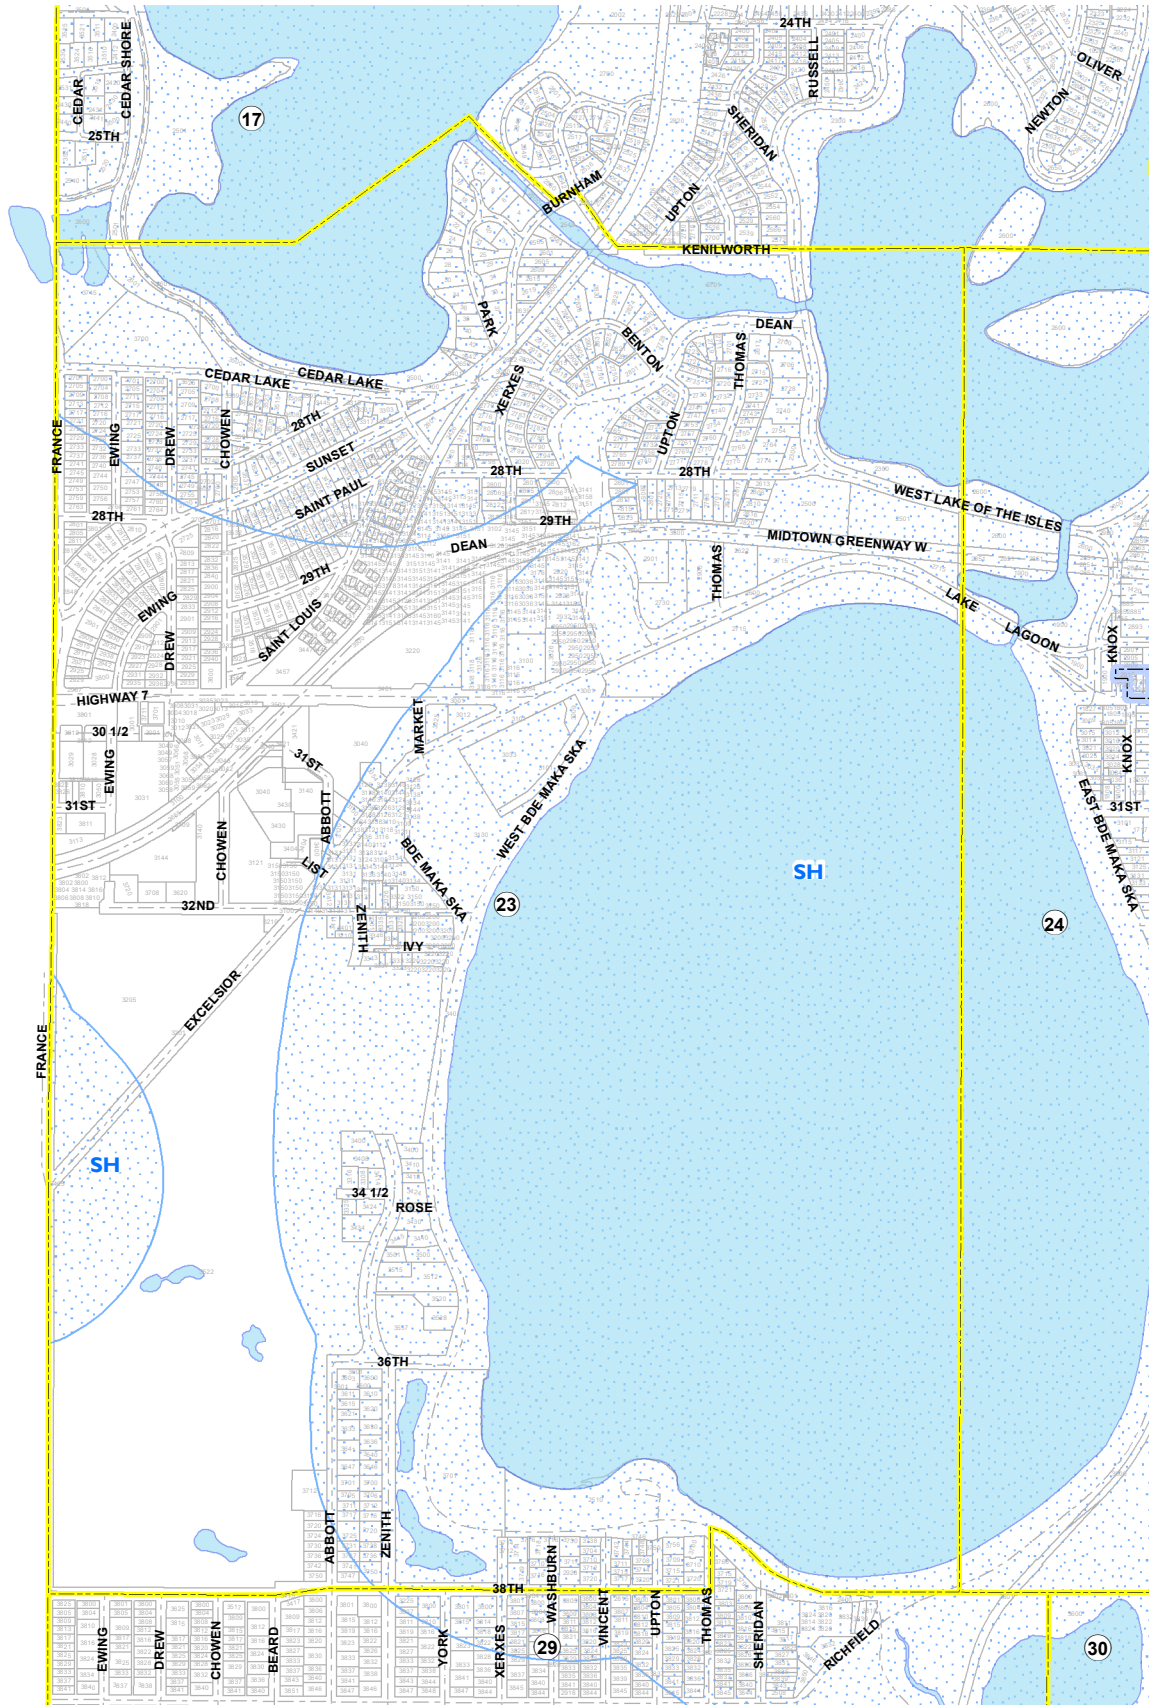

OVERLAY ZONING DISTRICTS

Overlay Districts

- | | | | | | |
|--|---------------------|--|-------------------------|--|------------------------------------|
| | Floodplain | | HA Harmon Area | | MR Mississippi River Critical Area |
| | AP Airport | | SZ Split Zoning | | |
| | DH Downtown Housing | | TP Transitional Parking | | |
| | DP Downtown Parking | | UA University Area | | |
| | DS Downtown Shelter | | SH Shoreland | | |

⑫ Plate Number
 Plate Boundaries

0 250 500 1,000 1,500 Feet

Effective date - July 1, 2023

MINNEAPOLIS ZONING PLATE 23