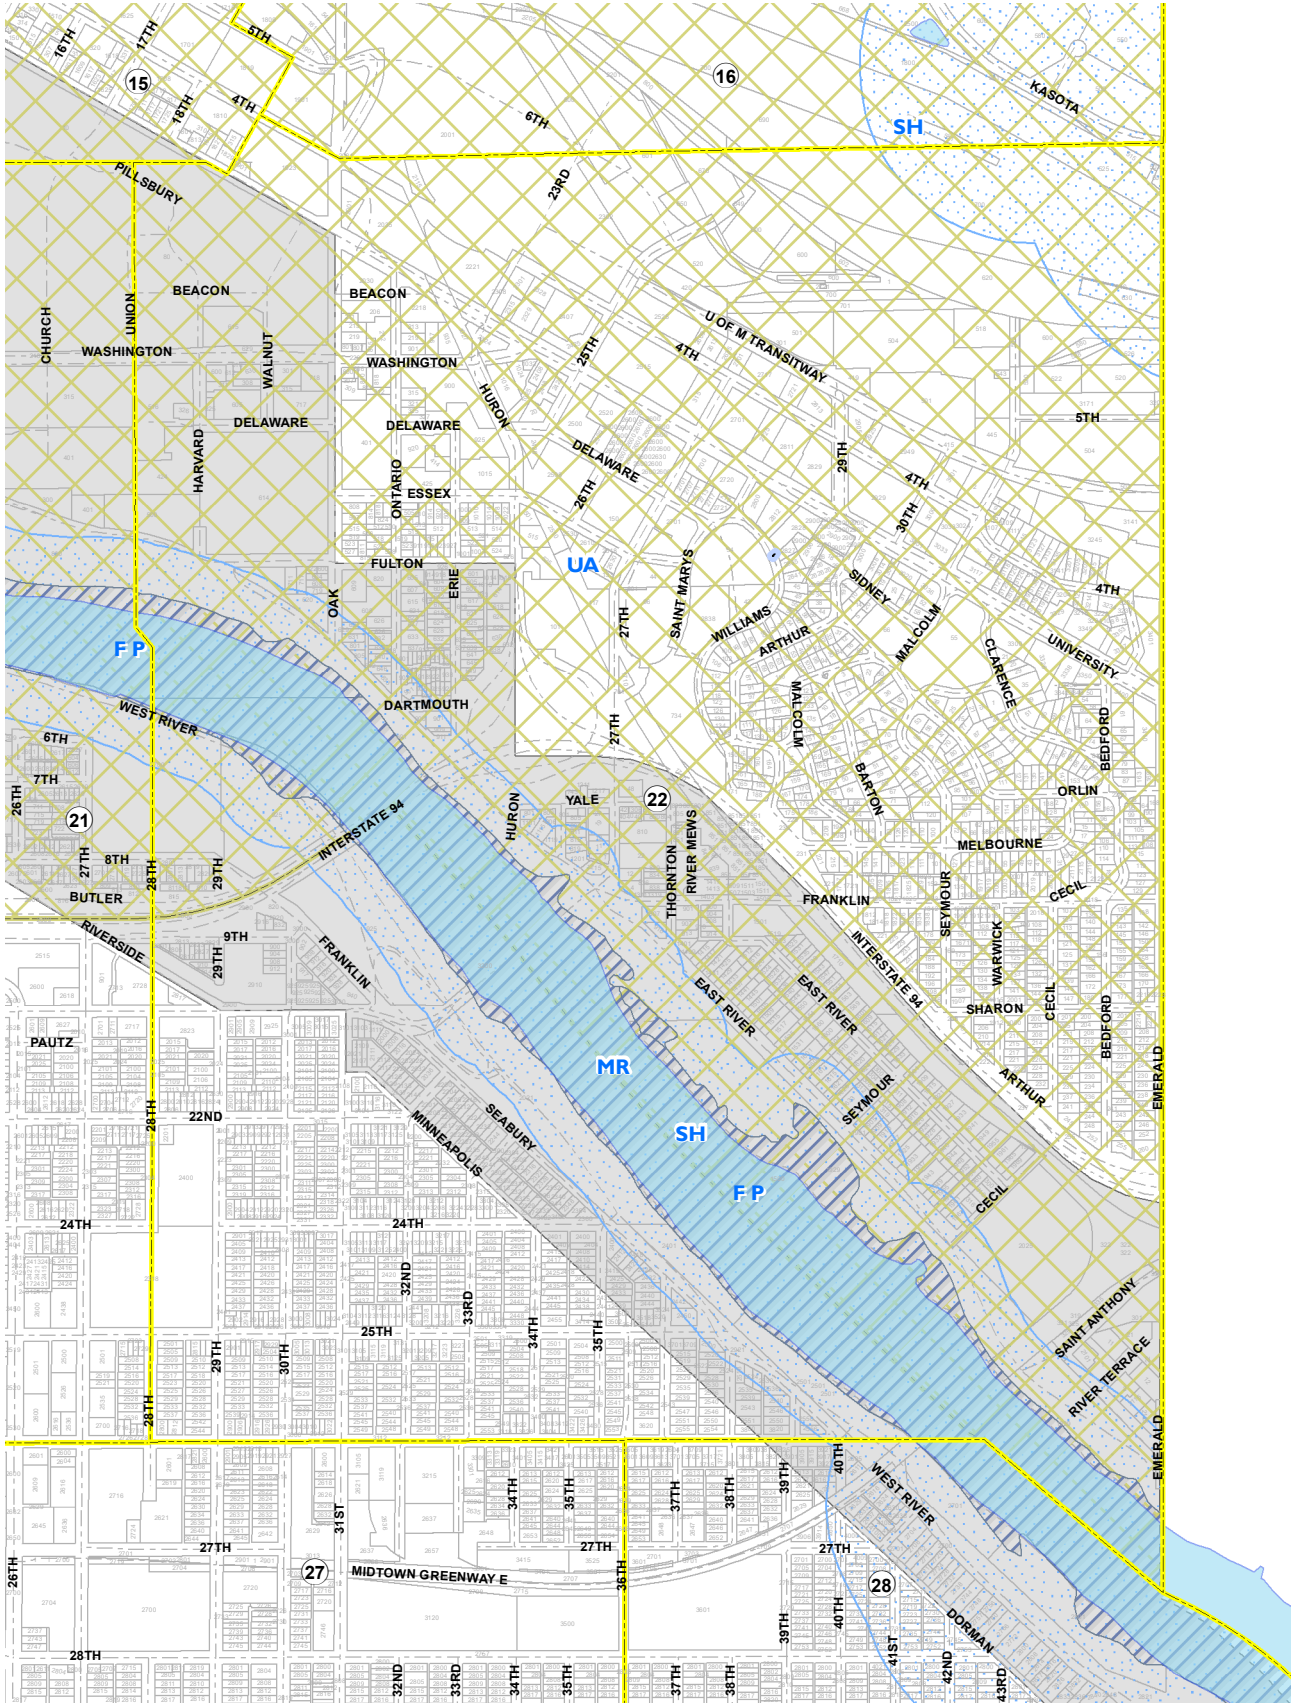

OVERLAY ZONING DISTRICTS

Overlay Districts

- | | | |
|---------------------|-------------------------|------------------------------------|
| Floodplain | HA Harmon Area | MR Mississippi River Critical Area |
| AP Airport | SZ Split Zoning | |
| DH Downtown Housing | TP Transitional Parking | |
| DP Downtown Parking | UA University Area | |
| DS Downtown Shelter | SH Shoreland | |

⑫ Plate Number
 Plate Boundaries

Effective date - July 1, 2023