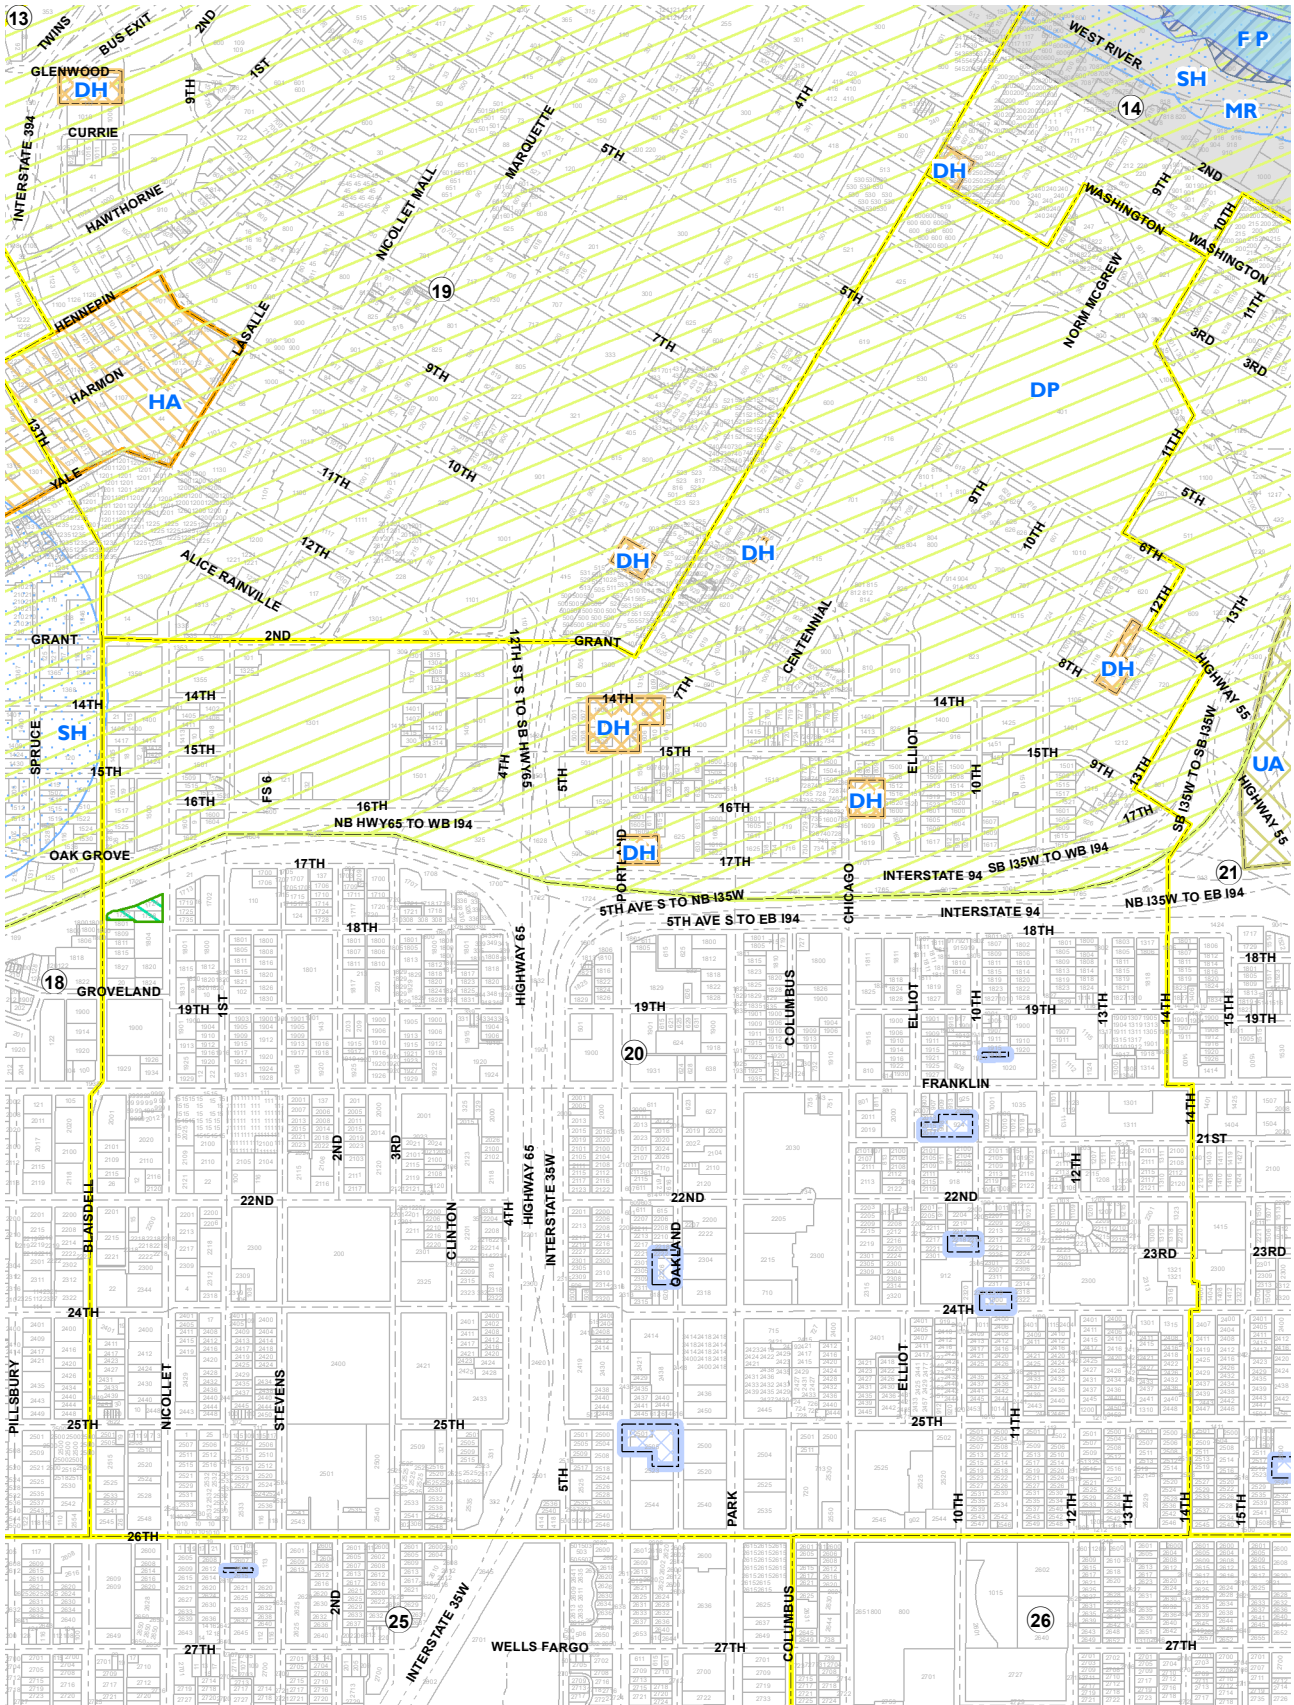

OVERLAY ZONING DISTRICTS

Overlay Districts

- Floodplain
- AP Airport
- DH Downtown Housing
- DP Downtown Parking
- DS Downtown Shelter
- HA Harmon Area
- SZ Split Zoning
- TP Transitional Parking
- UA University Area
- MR Mississippi River Critical Area
- SH Shoreland

⑫ Plate Number
 Plate Boundaries

Effective date - July 1, 2023