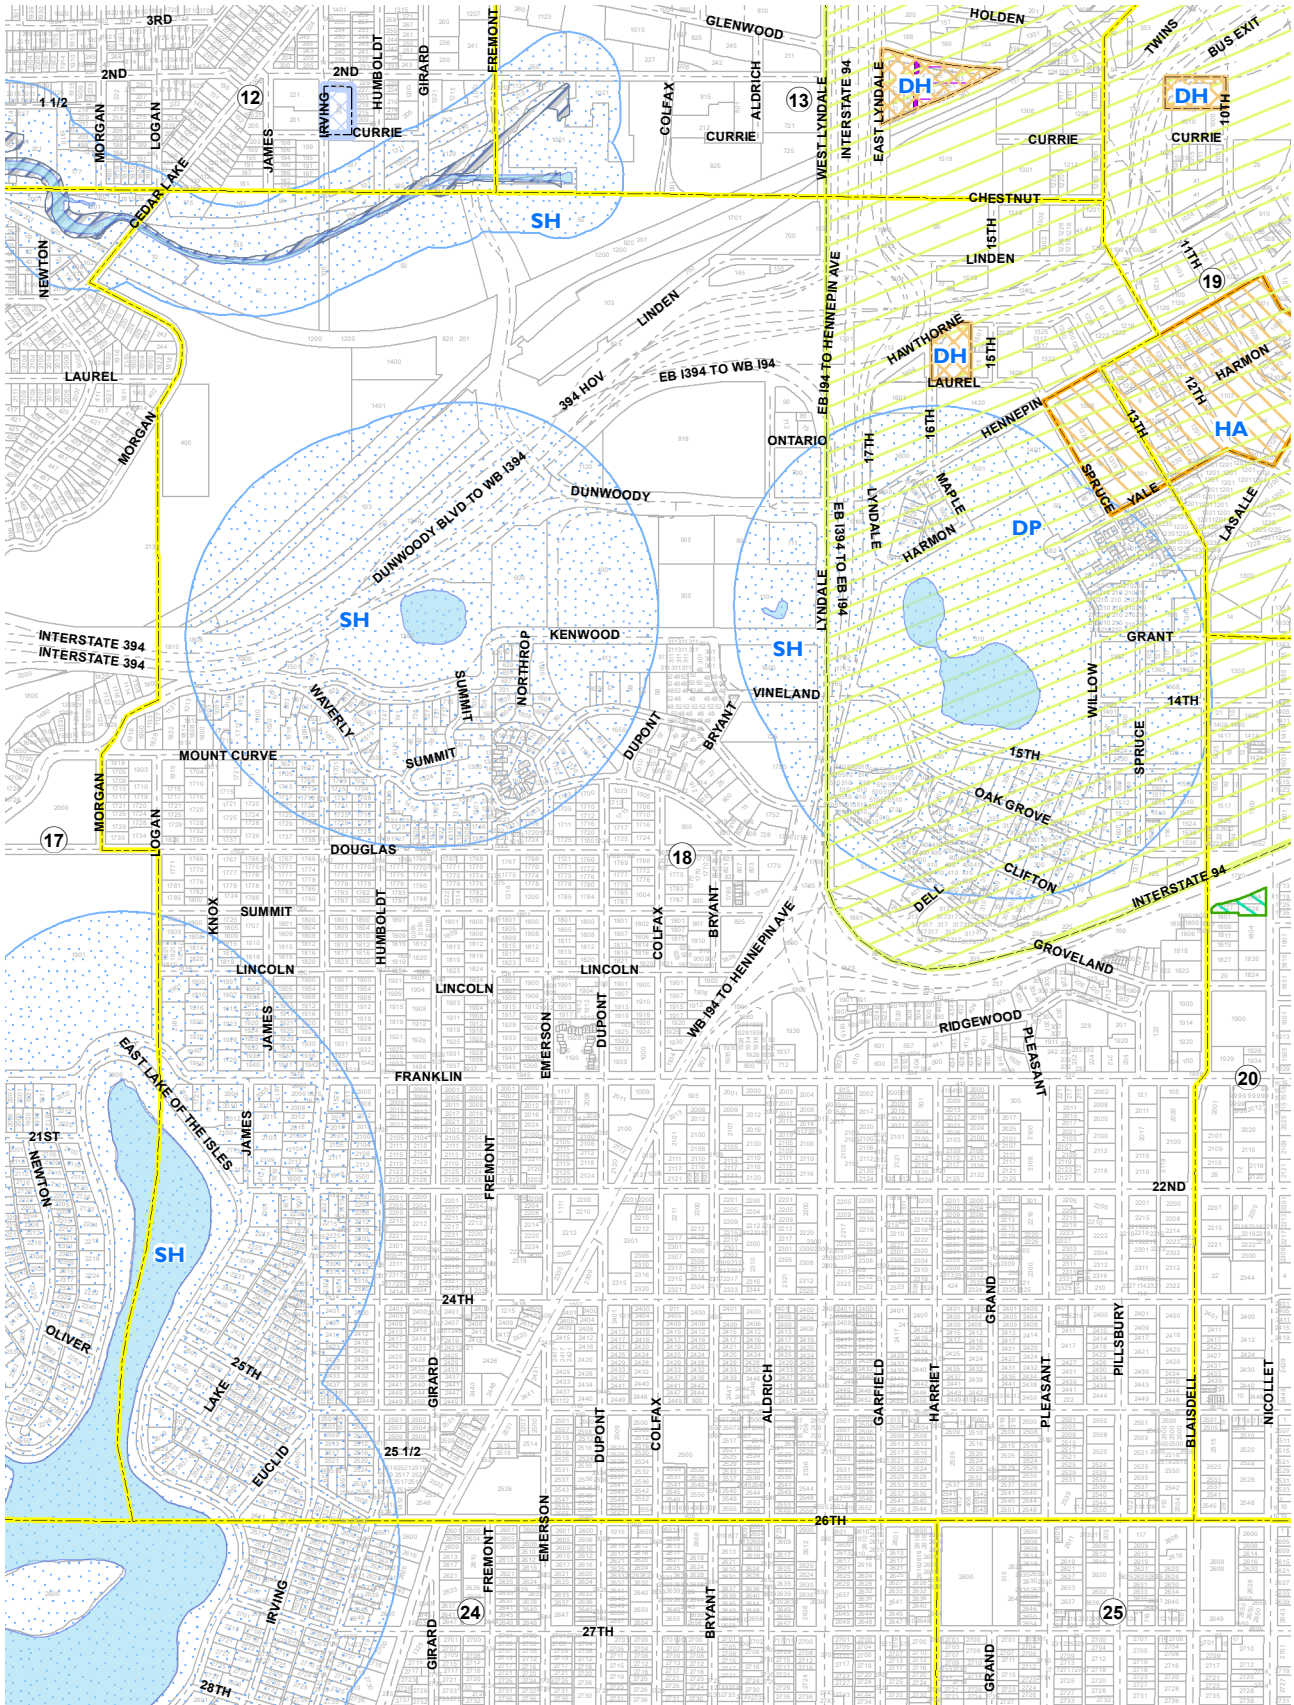

OVERLAY ZONING DISTRICTS

Overlay Districts

- | | | |
|---------------------|-------------------------|------------------------------------|
| Floodplain | HA Harmon Area | MR Mississippi River Critical Area |
| AP Airport | SZ Split Zoning | |
| DH Downtown Housing | TP Transitional Parking | |
| DP Downtown Parking | UA University Area | |
| DS Downtown Shelter | SH Shoreland | |

Plate Number
 Plate Boundaries

0 250 500 1,000 1,500 Feet

Effective date - July 1, 2023

MINNEAPOLIS ZONING PLATE 18