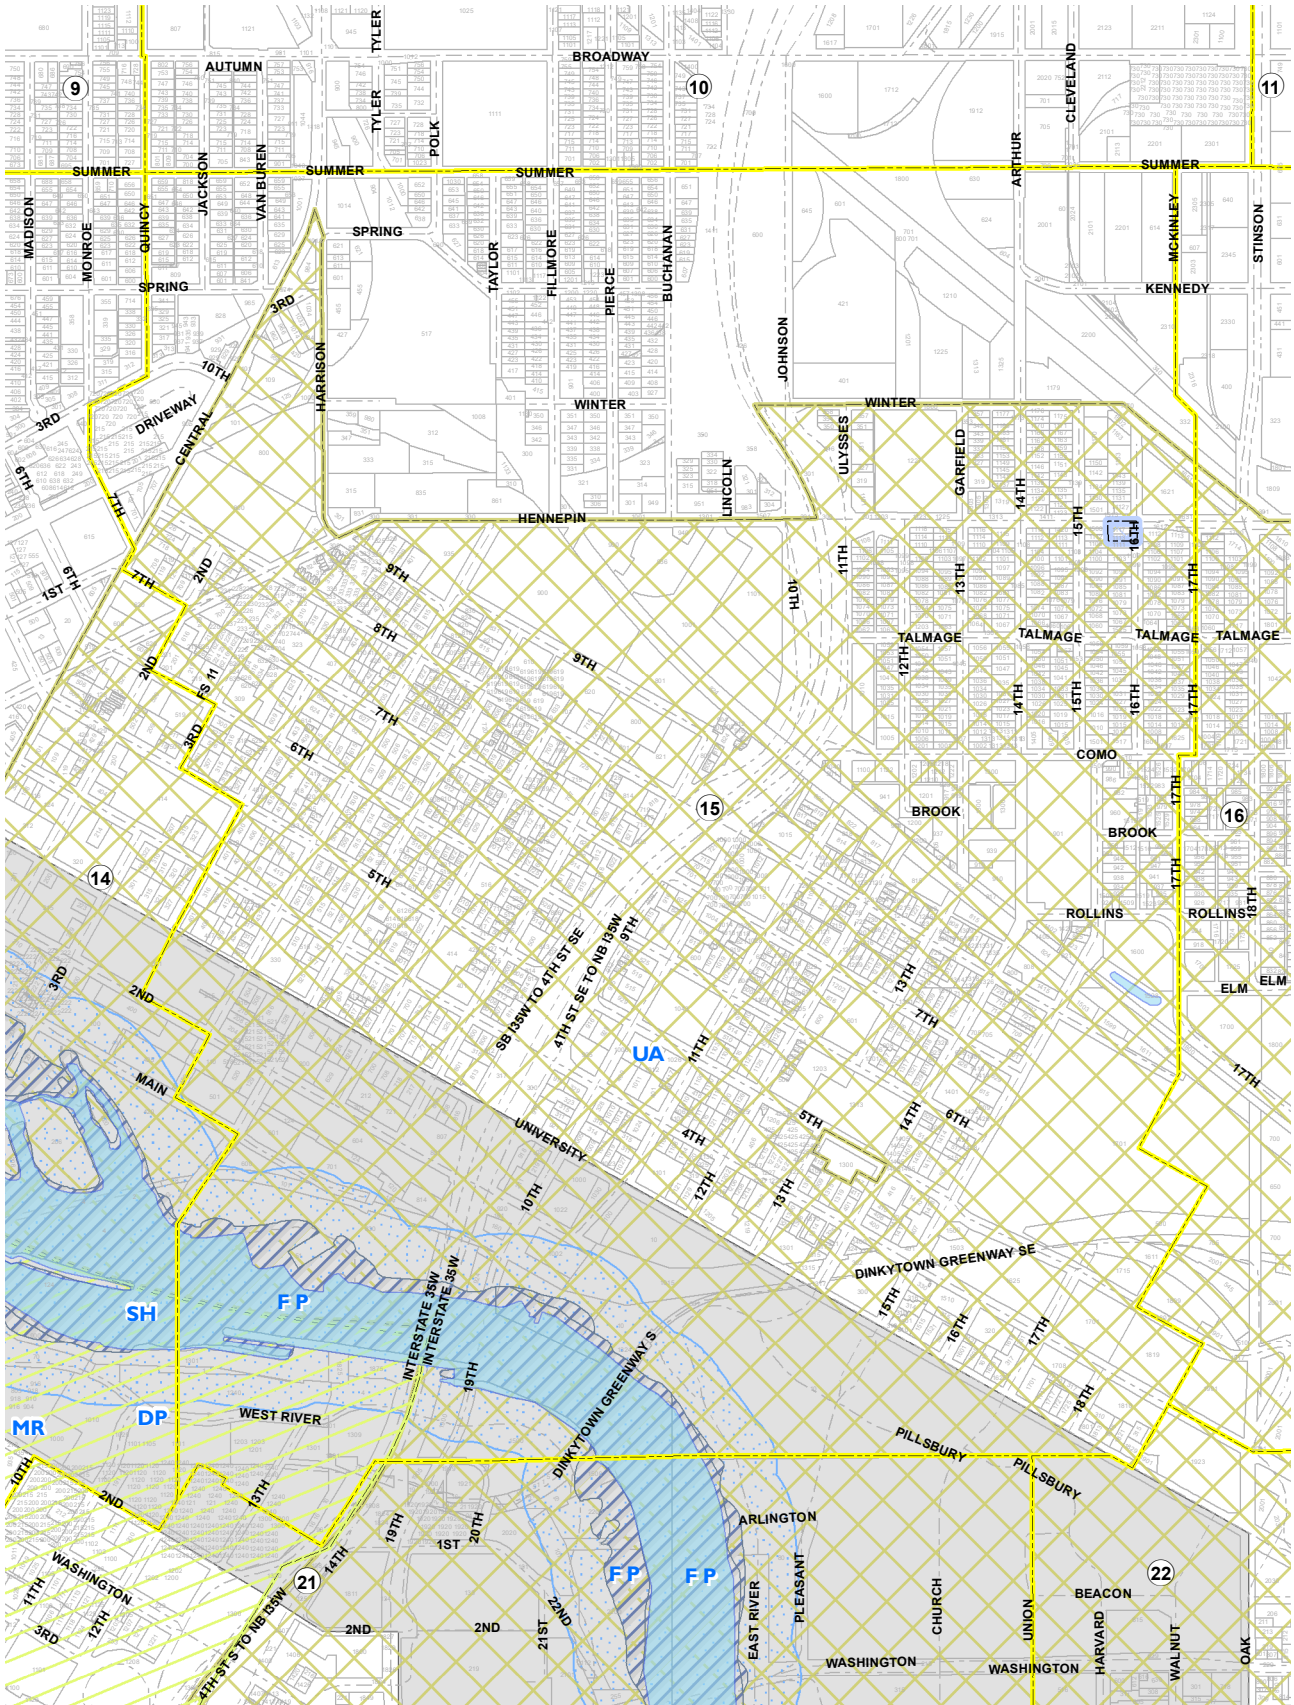

OVERLAY ZONING DISTRICTS

Overlay Districts

- | | | | | | |
|--|---------------------|--|--------------------|--|------------------------------------|
| | Floodplain | | HA Harmon Area | | MR Mississippi River Critical Area |
| | AP Airport | | SZ Split Zoning | | TP Transitional Parking |
| | DH Downtown Housing | | UA University Area | | DS Downtown Shelter |
| | DP Downtown Parking | | SH Shoreland | | |

Plate Number
 Plate Boundaries

Effective date - July 1, 2023