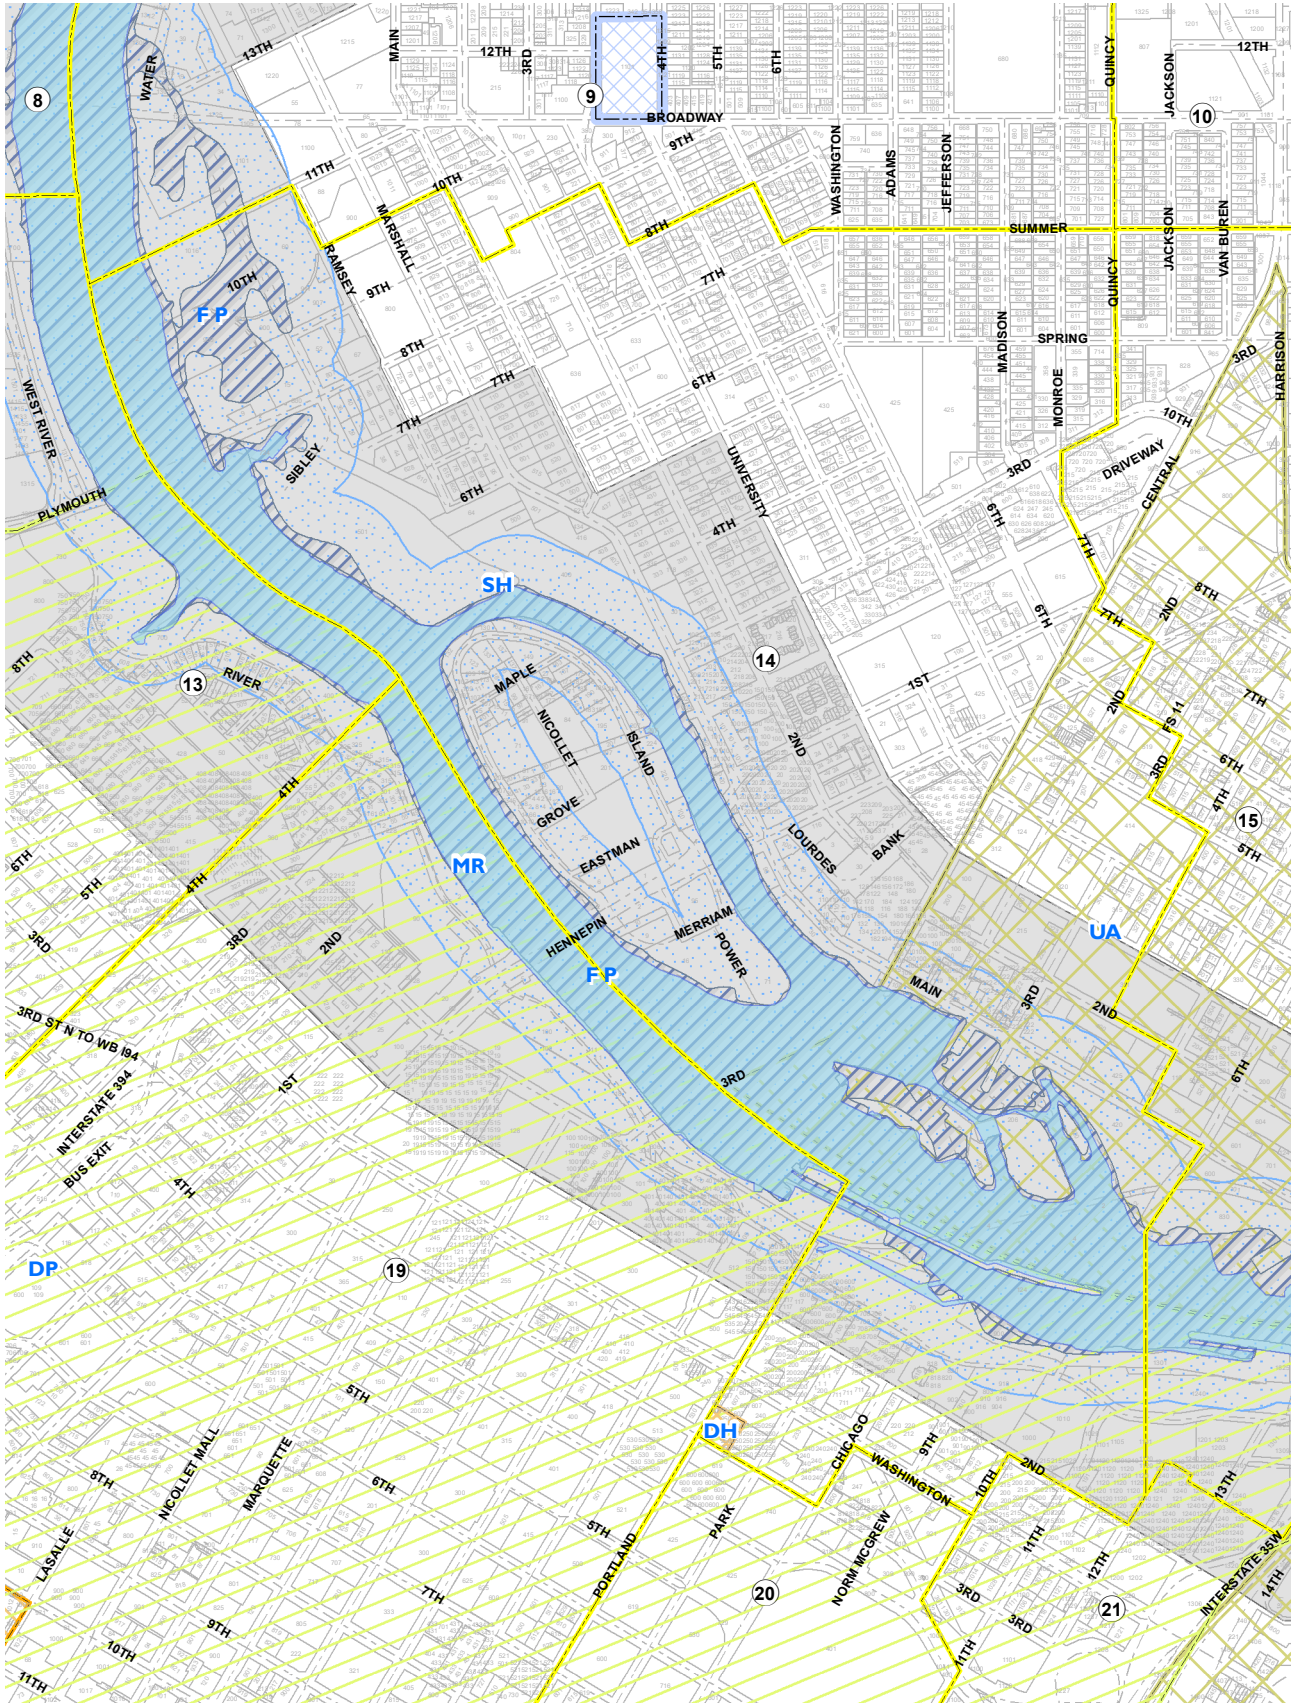

OVERLAY ZONING DISTRICTS

Overlay Districts

- | | | |
|---------------------|-------------------------|------------------------------------|
| Floodplain | HA Harmon Area | MR Mississippi River Critical Area |
| AP Airport | SZ Split Zoning | |
| DH Downtown Housing | TP Transitional Parking | |
| DP Downtown Parking | UA University Area | |
| DS Downtown Shelter | SH Shoreland | |

⑫ Plate Number

Plate Boundaries

0 250 500 1,000 1,500 Feet

Effective date - July 1, 2023

MINNEAPOLIS ZONING PLATE 14