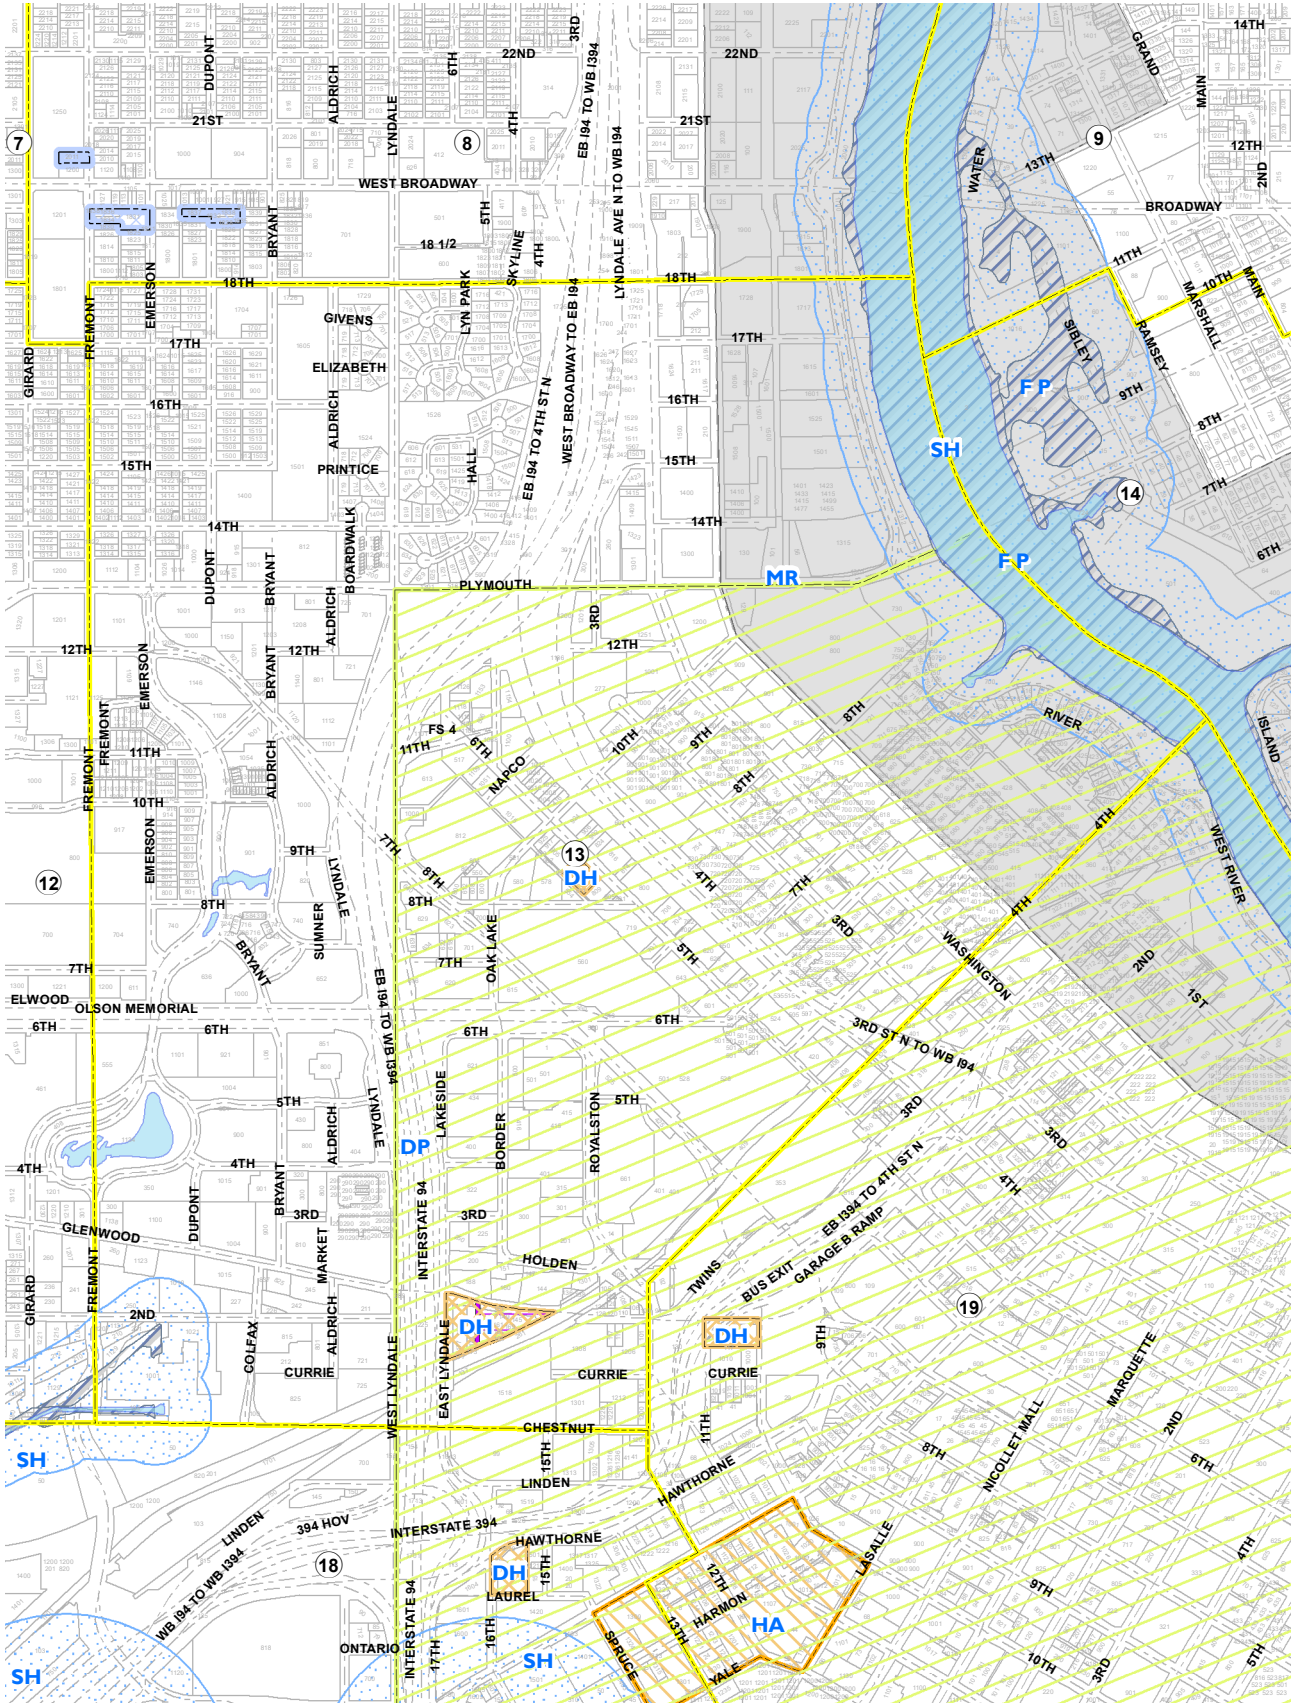

OVERLAY ZONING DISTRICTS

Overlay Districts

- | | | |
|---------------------|-------------------------|------------------------------------|
| Floodplain | HA Harmon Area | MR Mississippi River Critical Area |
| AP Airport | SZ Split Zoning | |
| DH Downtown Housing | TP Transitional Parking | |
| DP Downtown Parking | UA University Area | |
| DS Downtown Shelter | SH Shoreland | |

⑫ Plate Number
 Plate Boundaries

Effective date - July 1, 2023