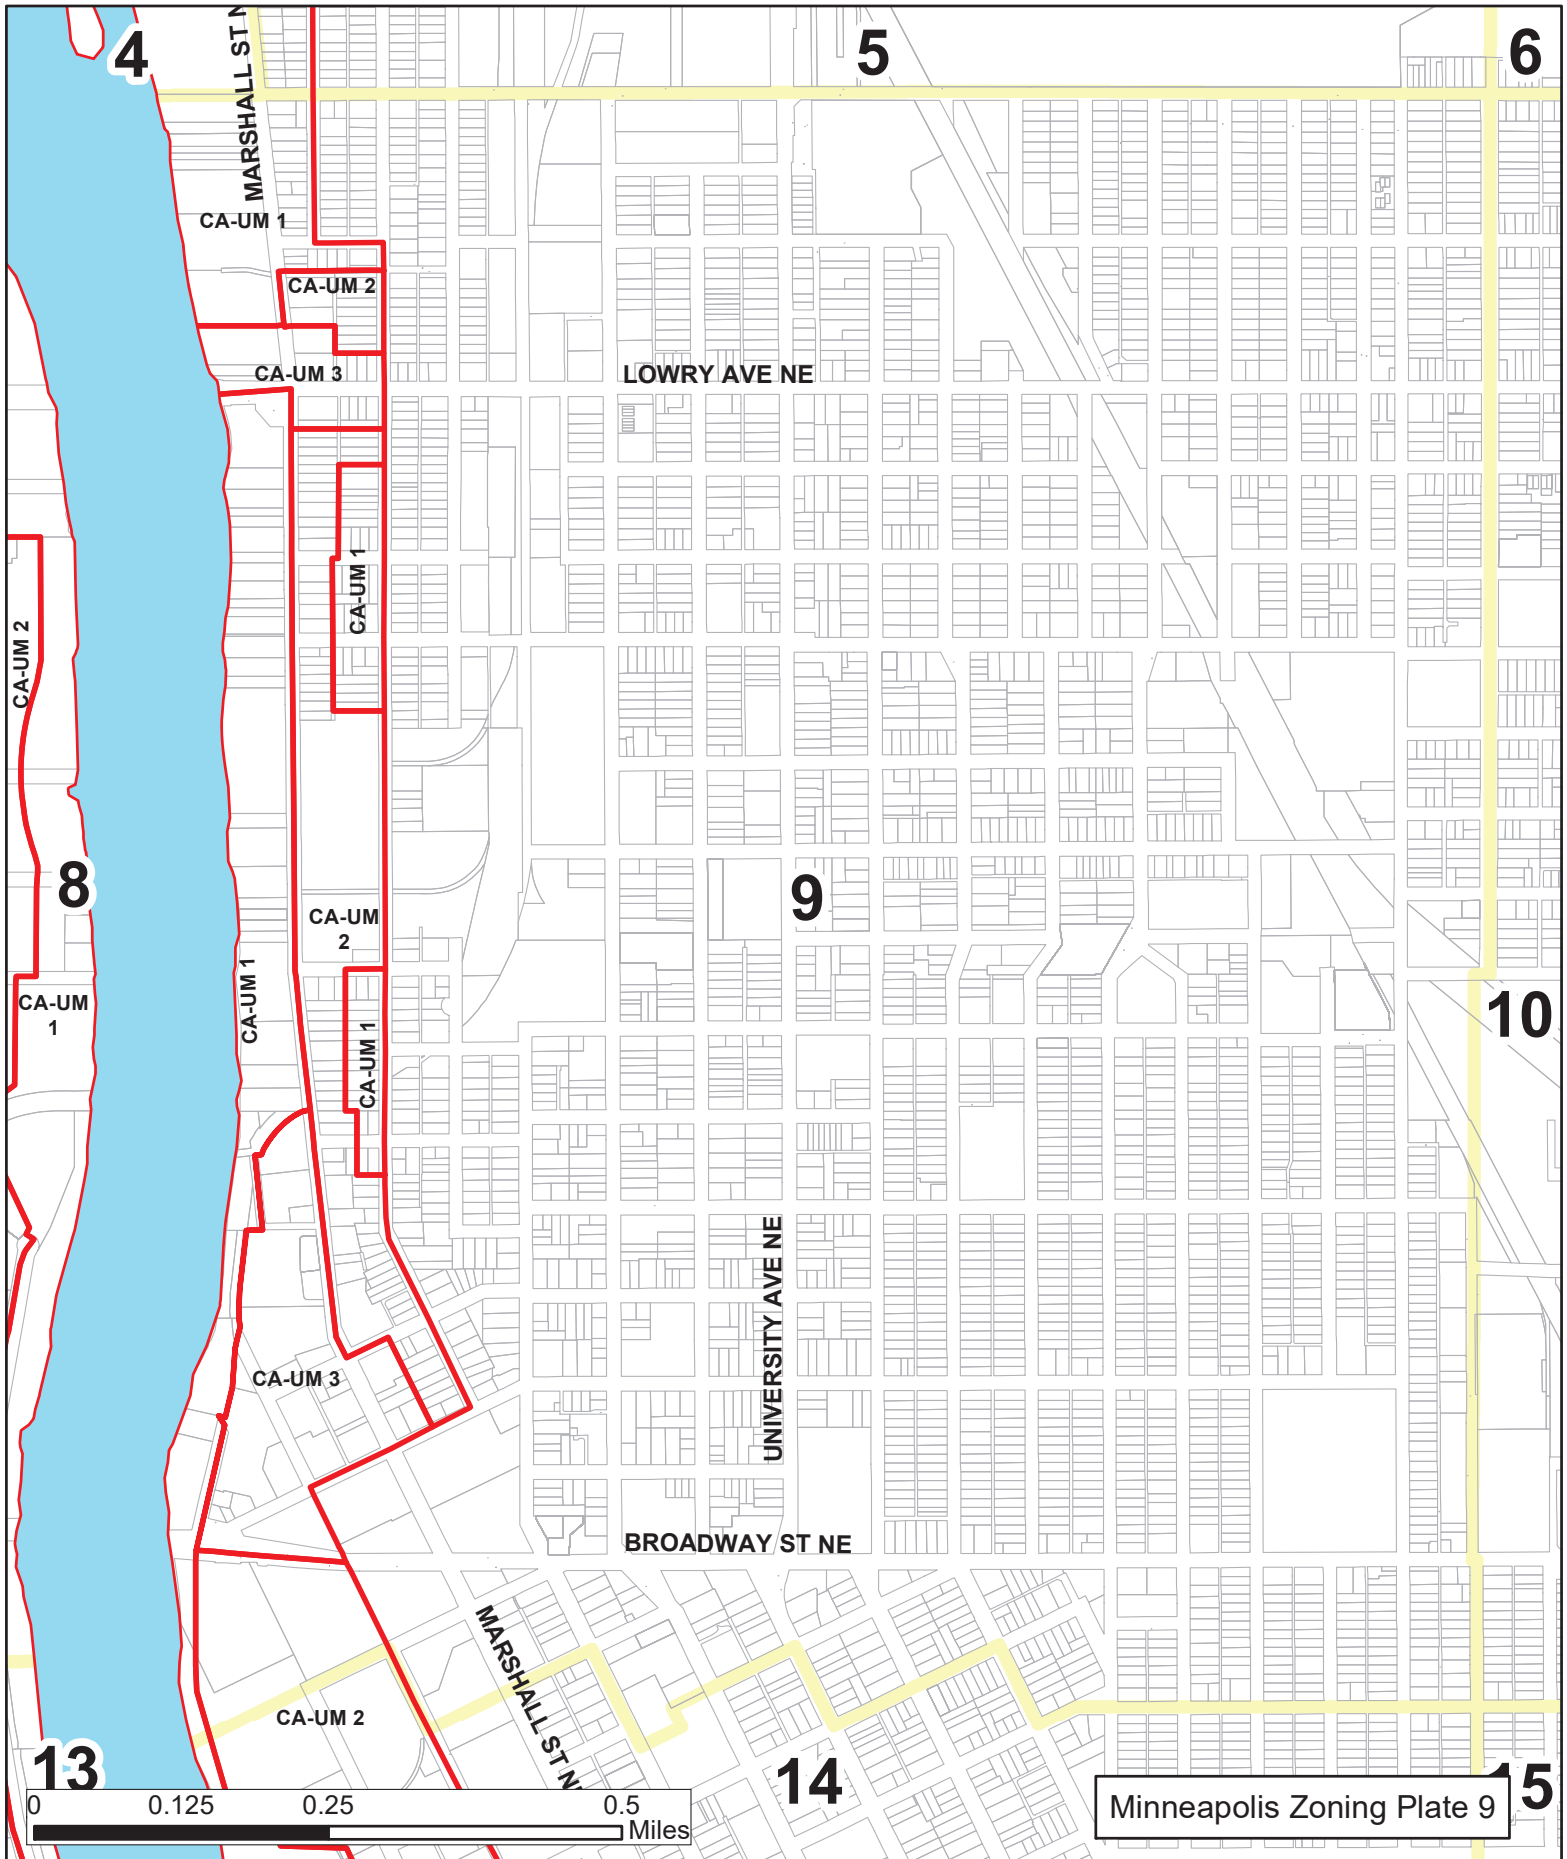

Mississippi River Corridor Critical Area Zoning Plates

 Mississippi River Corridor Critical Area Zoning Boundary

 Zoning Plate

 Parcels

 City Limits