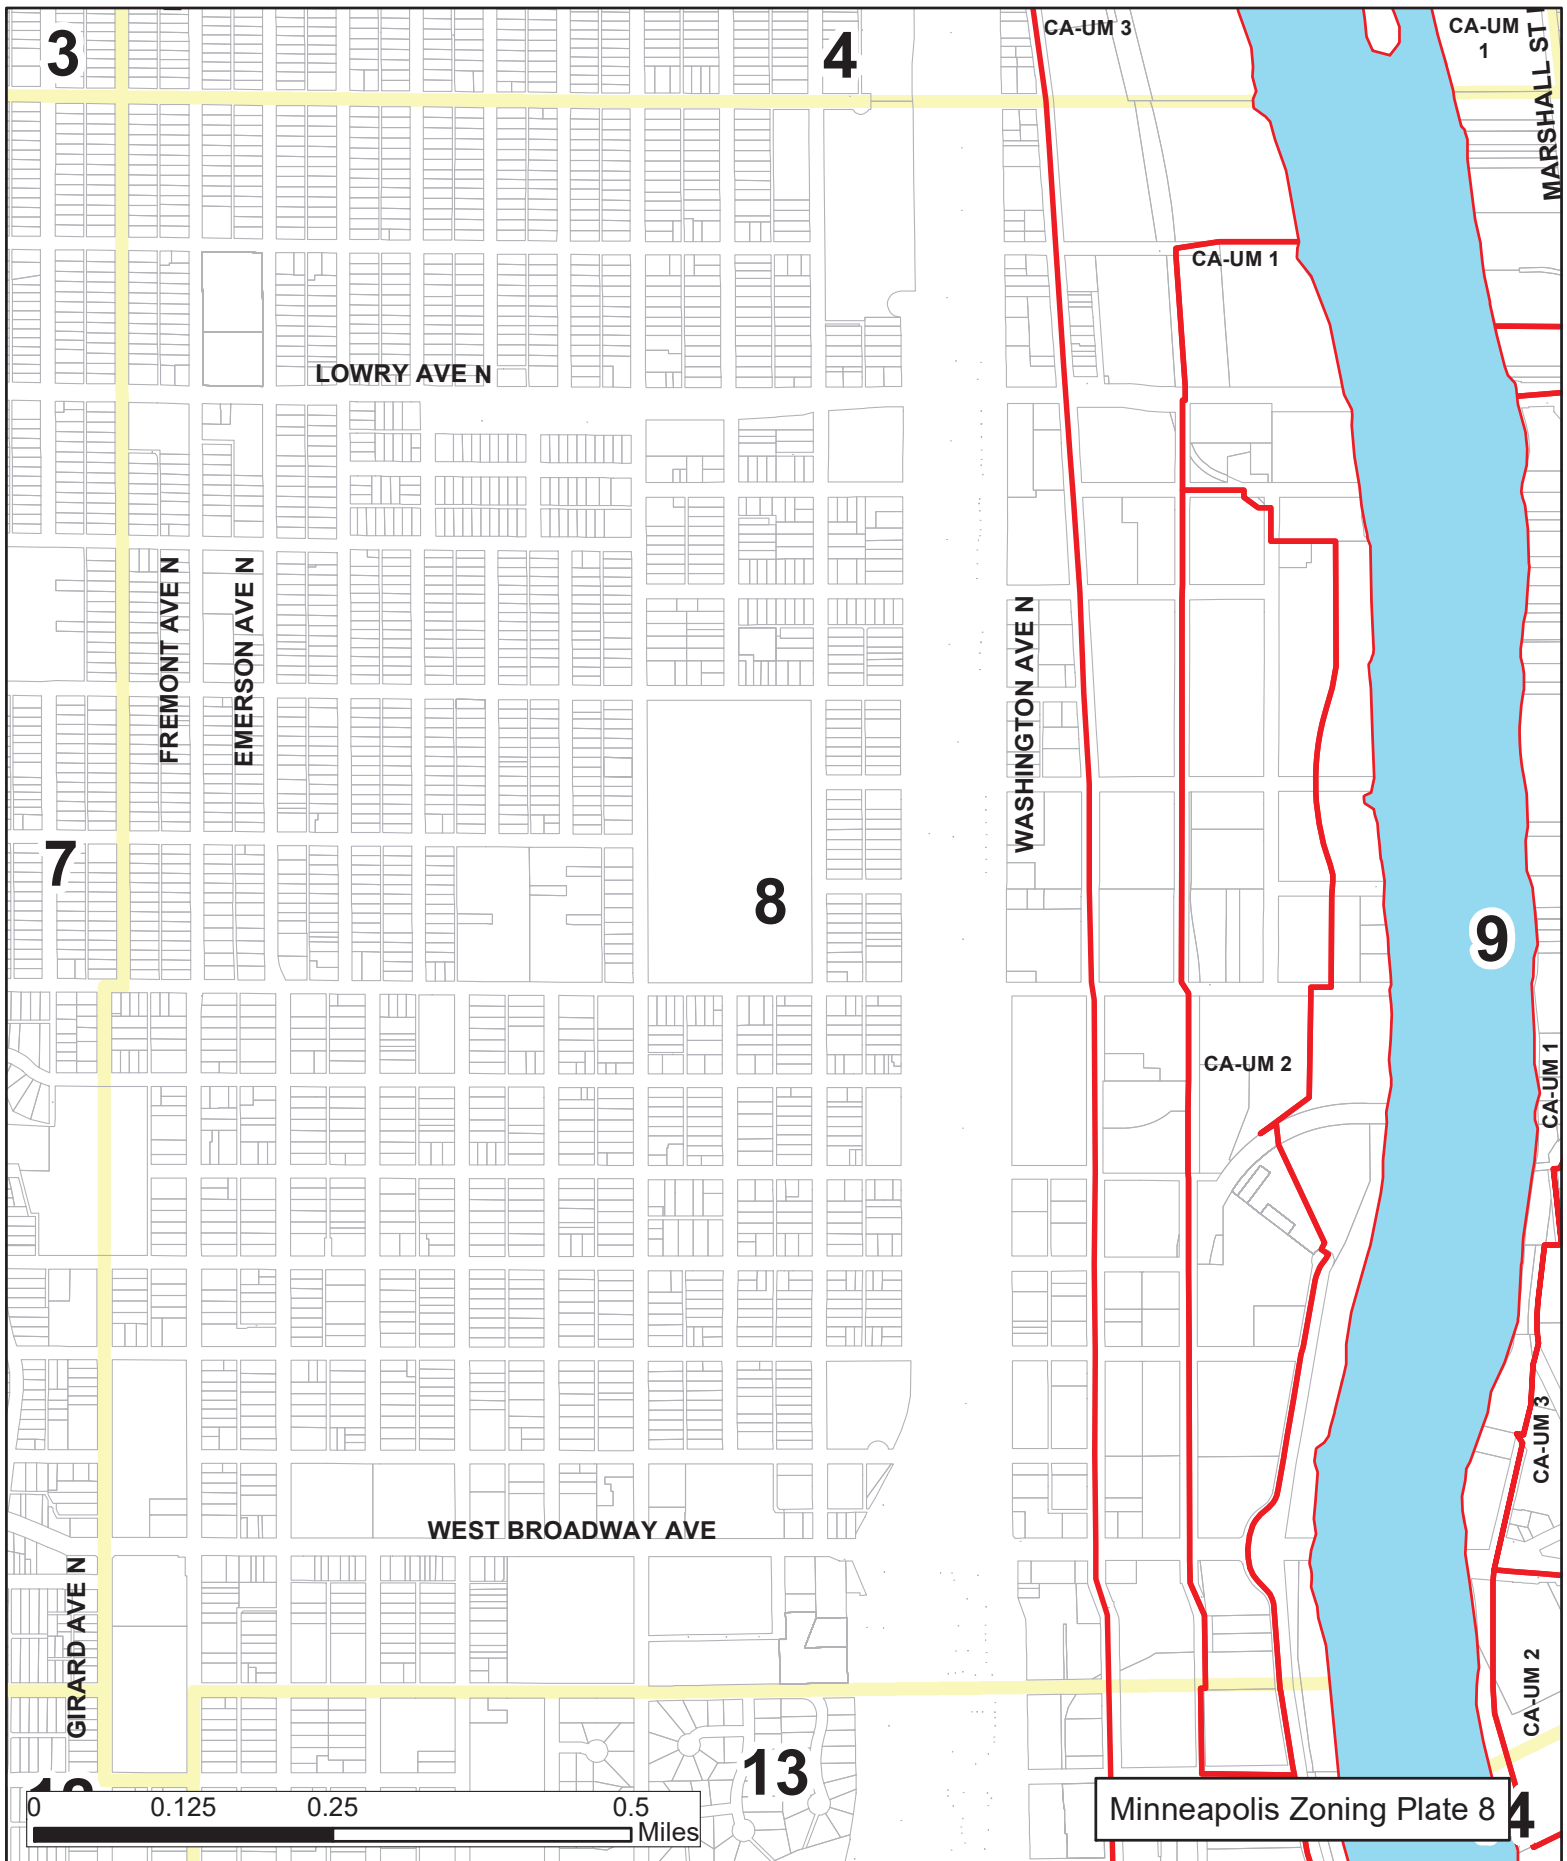

# Mississippi River Corridor Critical Area Zoning Plates

Mississippi River Corridor Critical Area Zoning Boundary

Zoning Plate

Parcels

City Limits