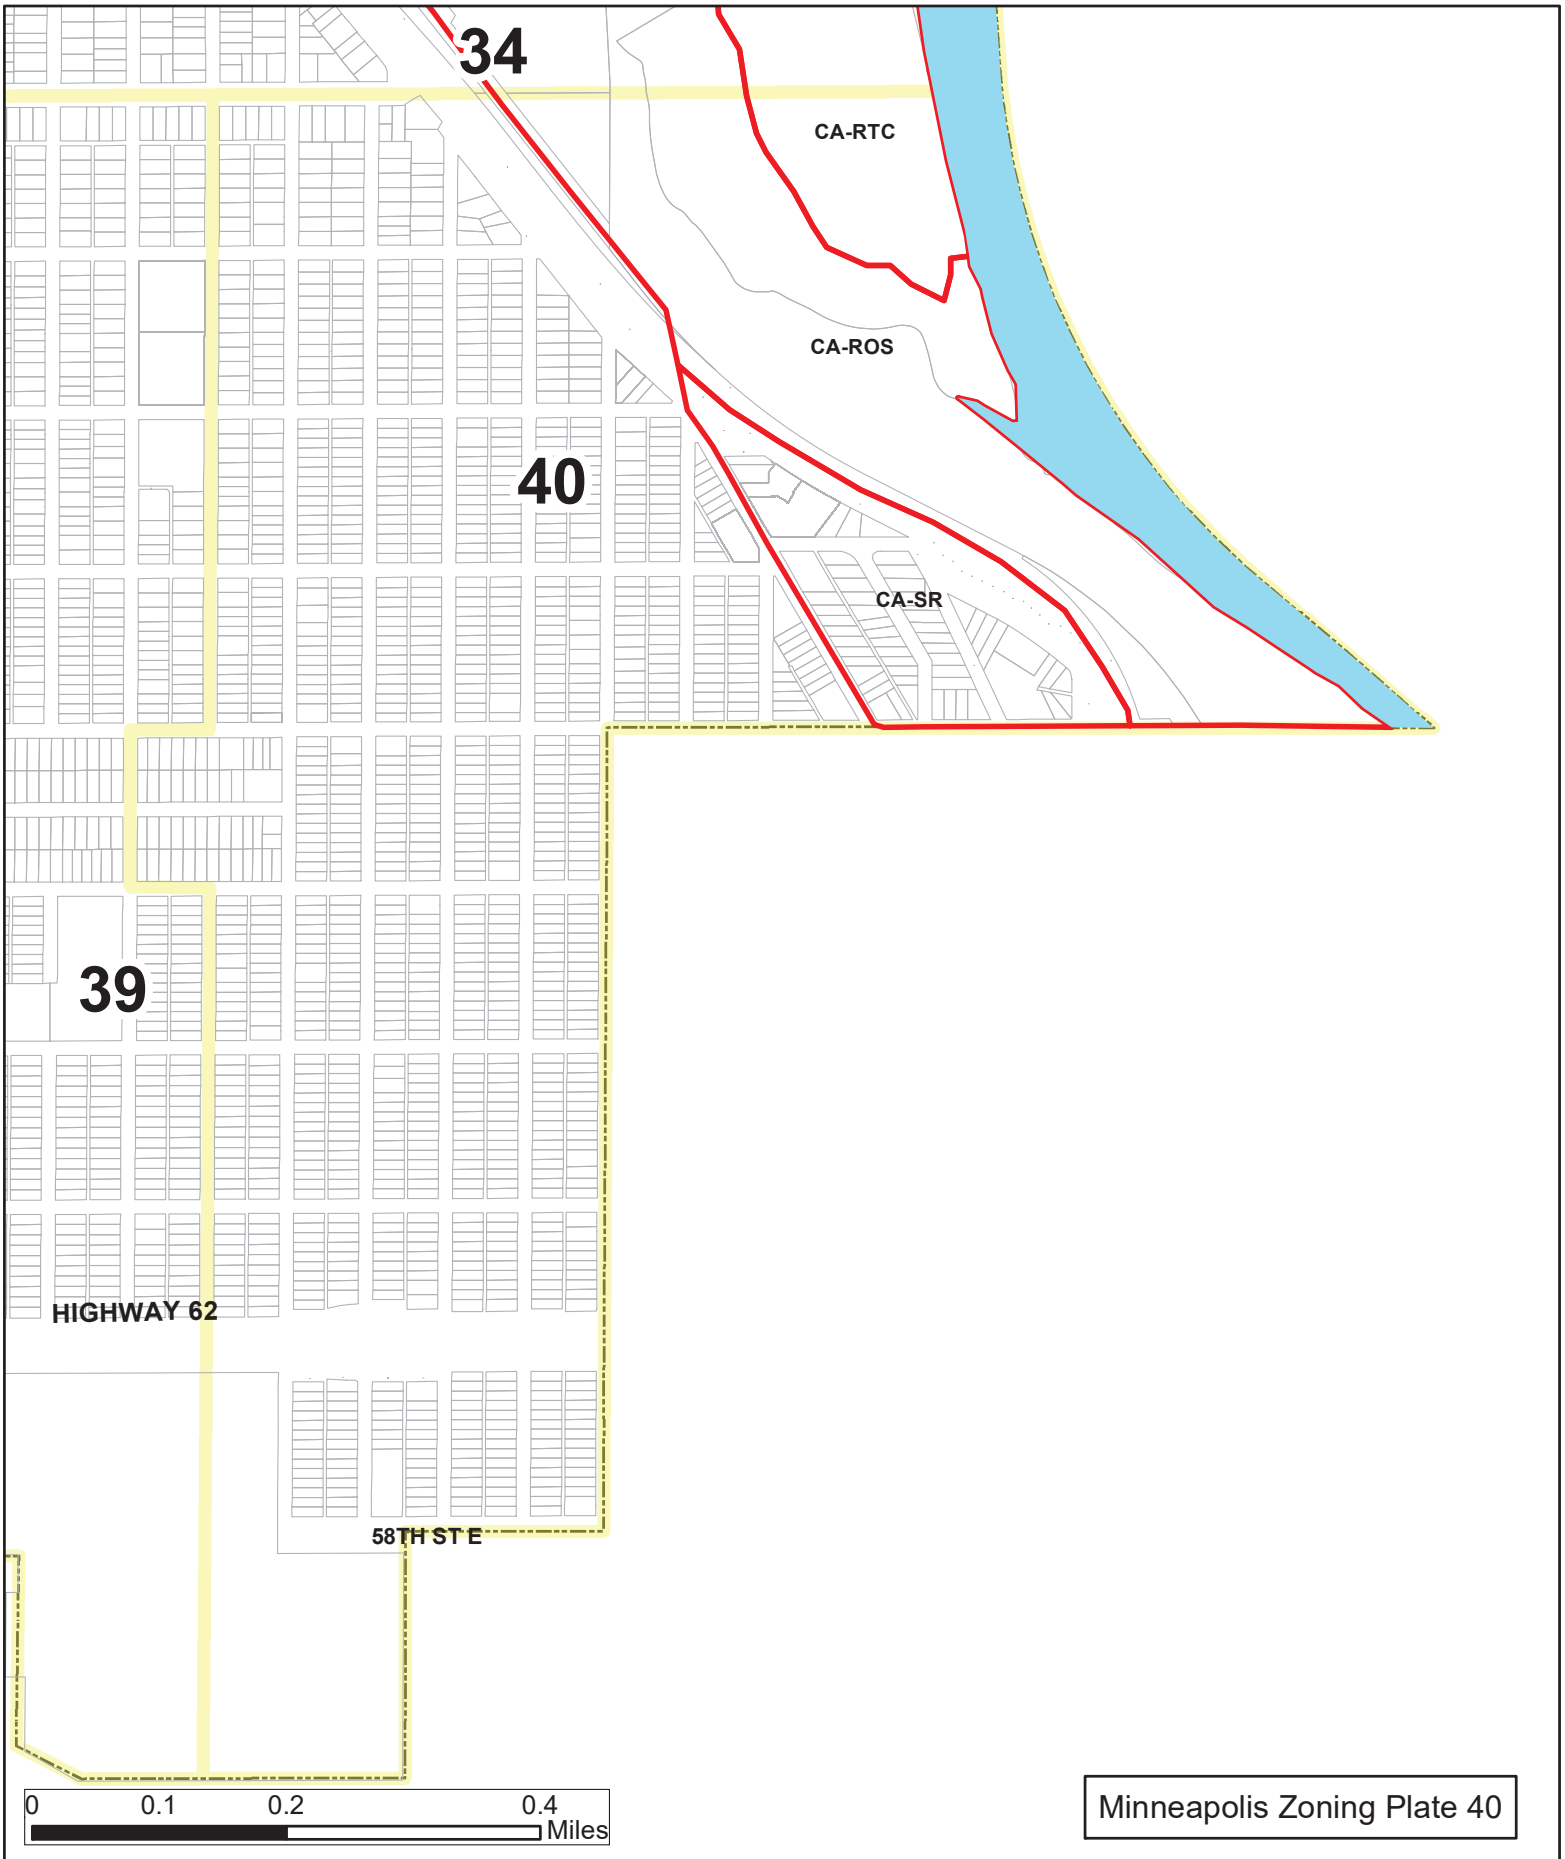

Mississippi River Corridor Critical Area Zoning Plates

Minneapolis Zoning Plate 40

 Mississippi River Corridor Critical Area Zoning Boundary

 Zoning Plate

 Parcels

 City Limits