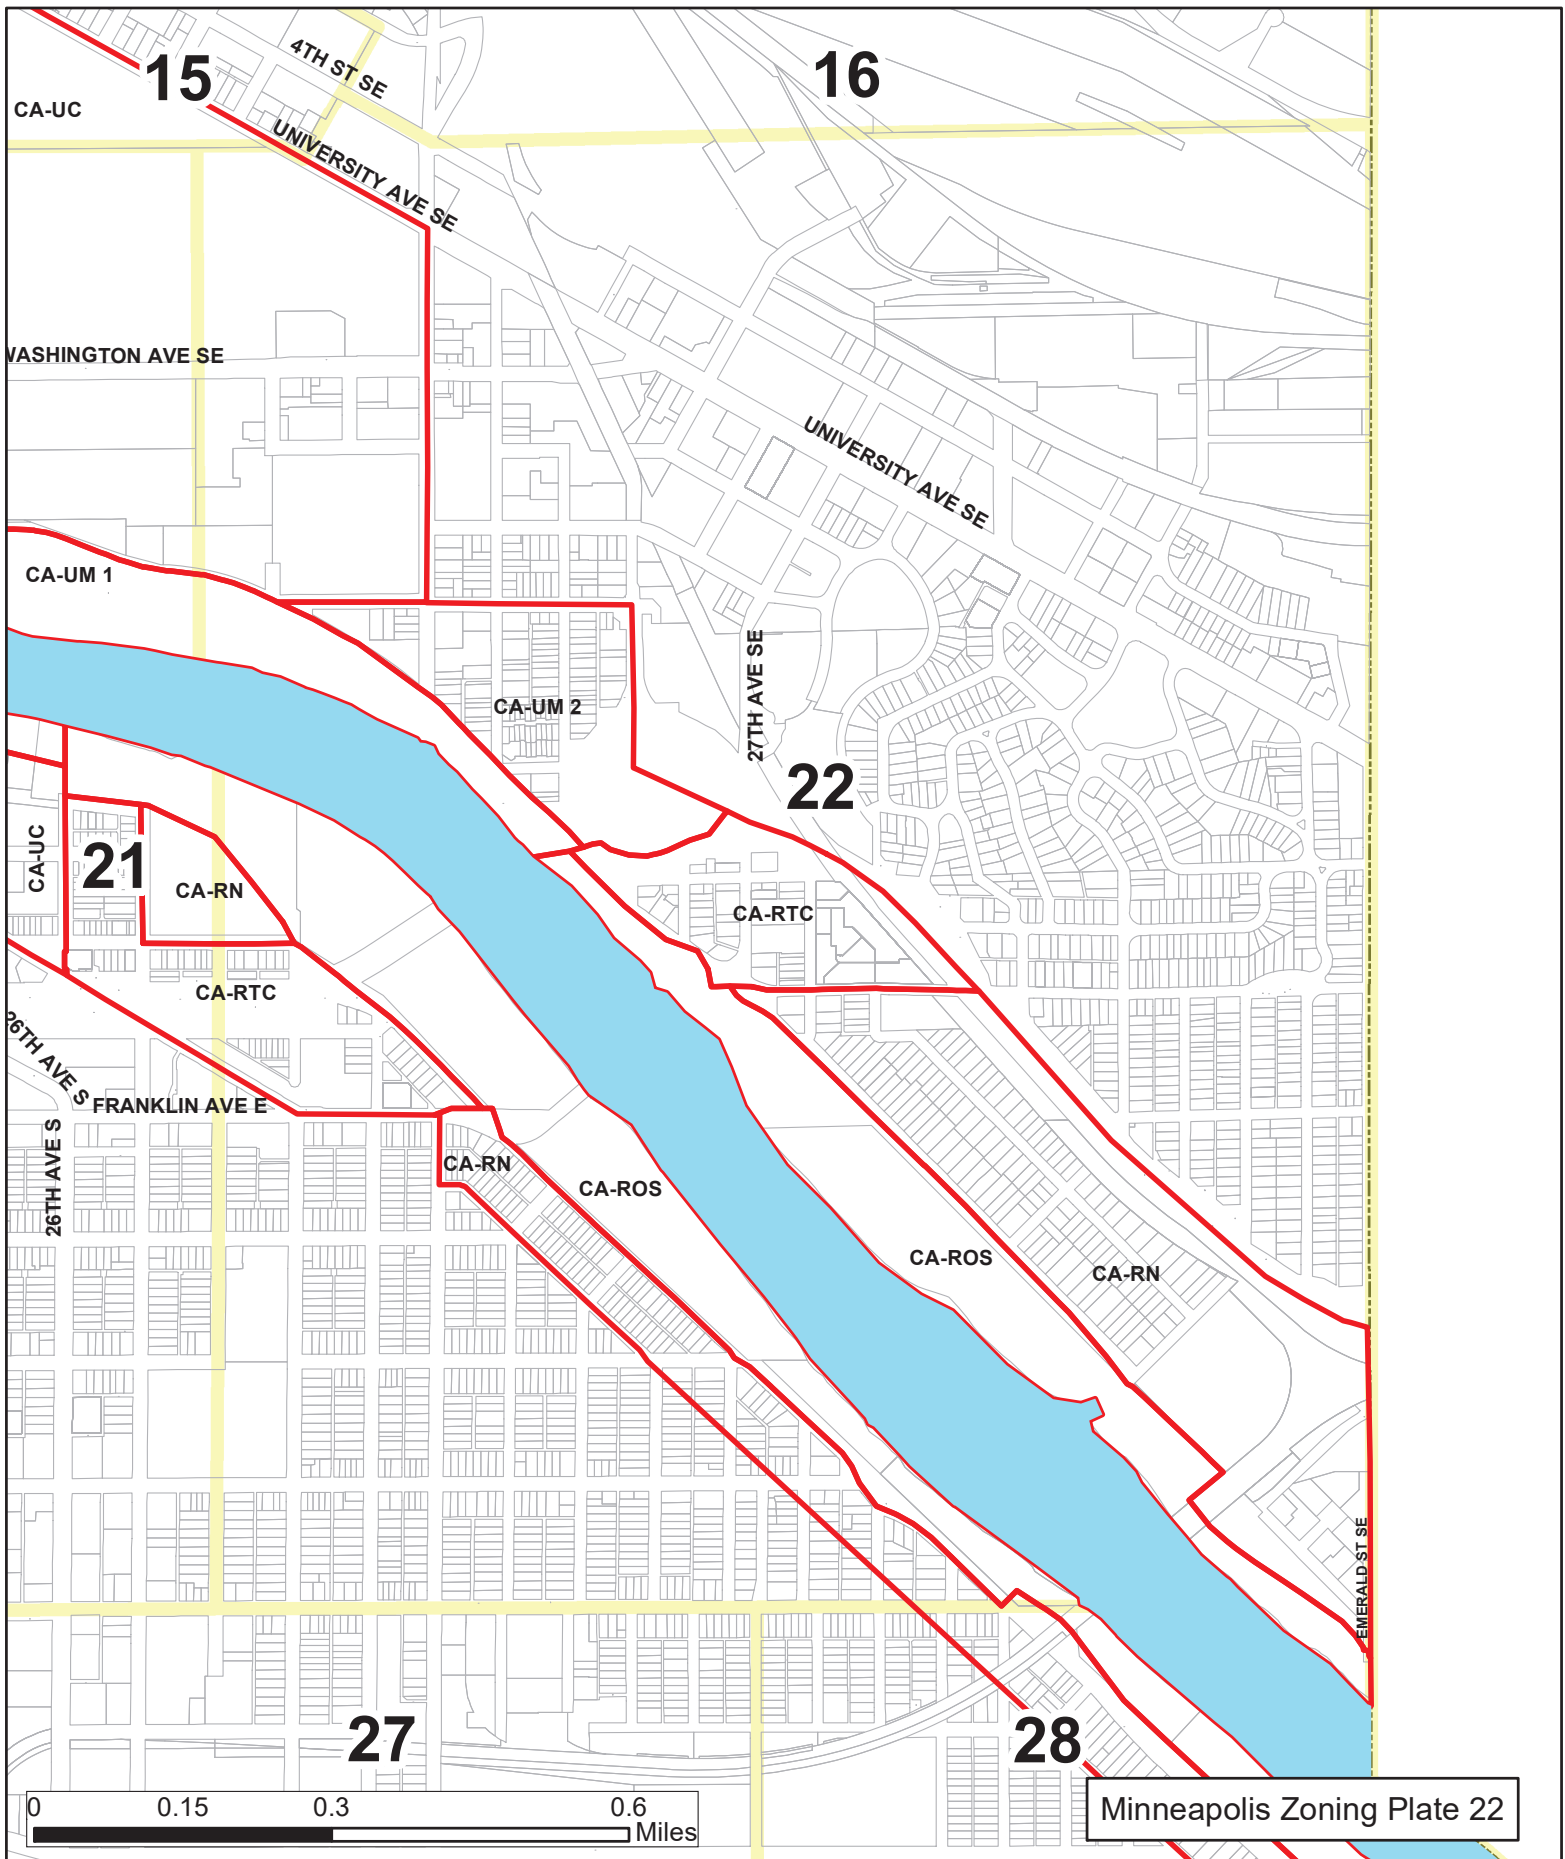

Mississippi River Corridor Critical Area Zoning Plates

Minneapolis Zoning Plate 22

Mississippi River Corridor Critical Area Zoning Boundary

Zoning Plate

Parcels

City Limits