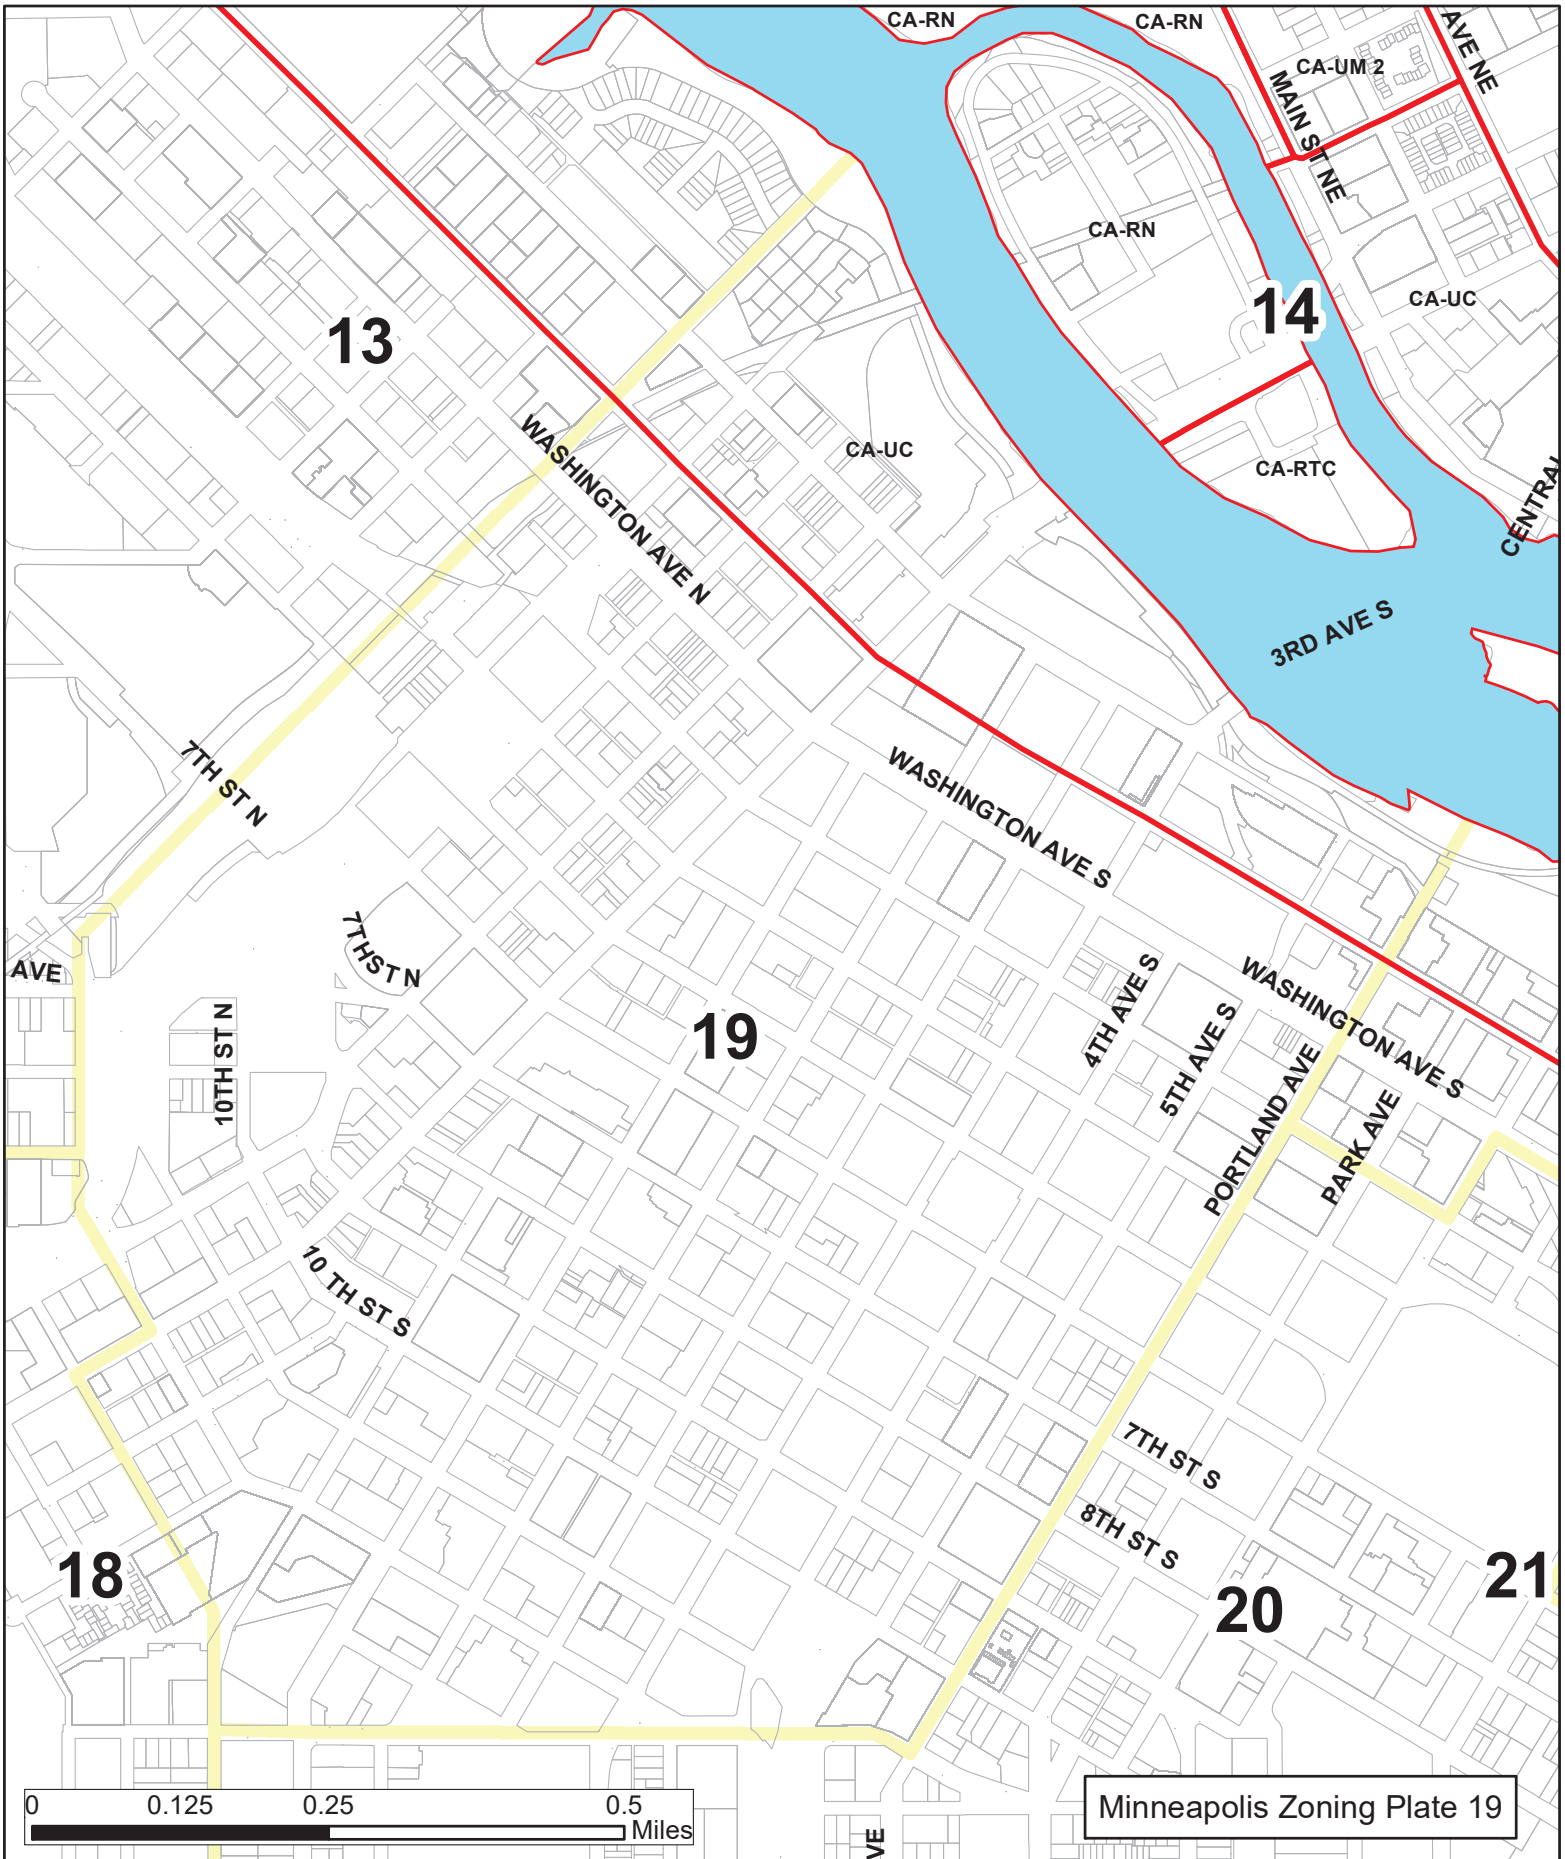

# Mississippi River Corridor Critical Area Zoning Plates

Minneapolis Zoning Plate 19

Mississippi River Corridor Critical Area Zoning Boundary

Zoning Plate

Parcels

City Limits