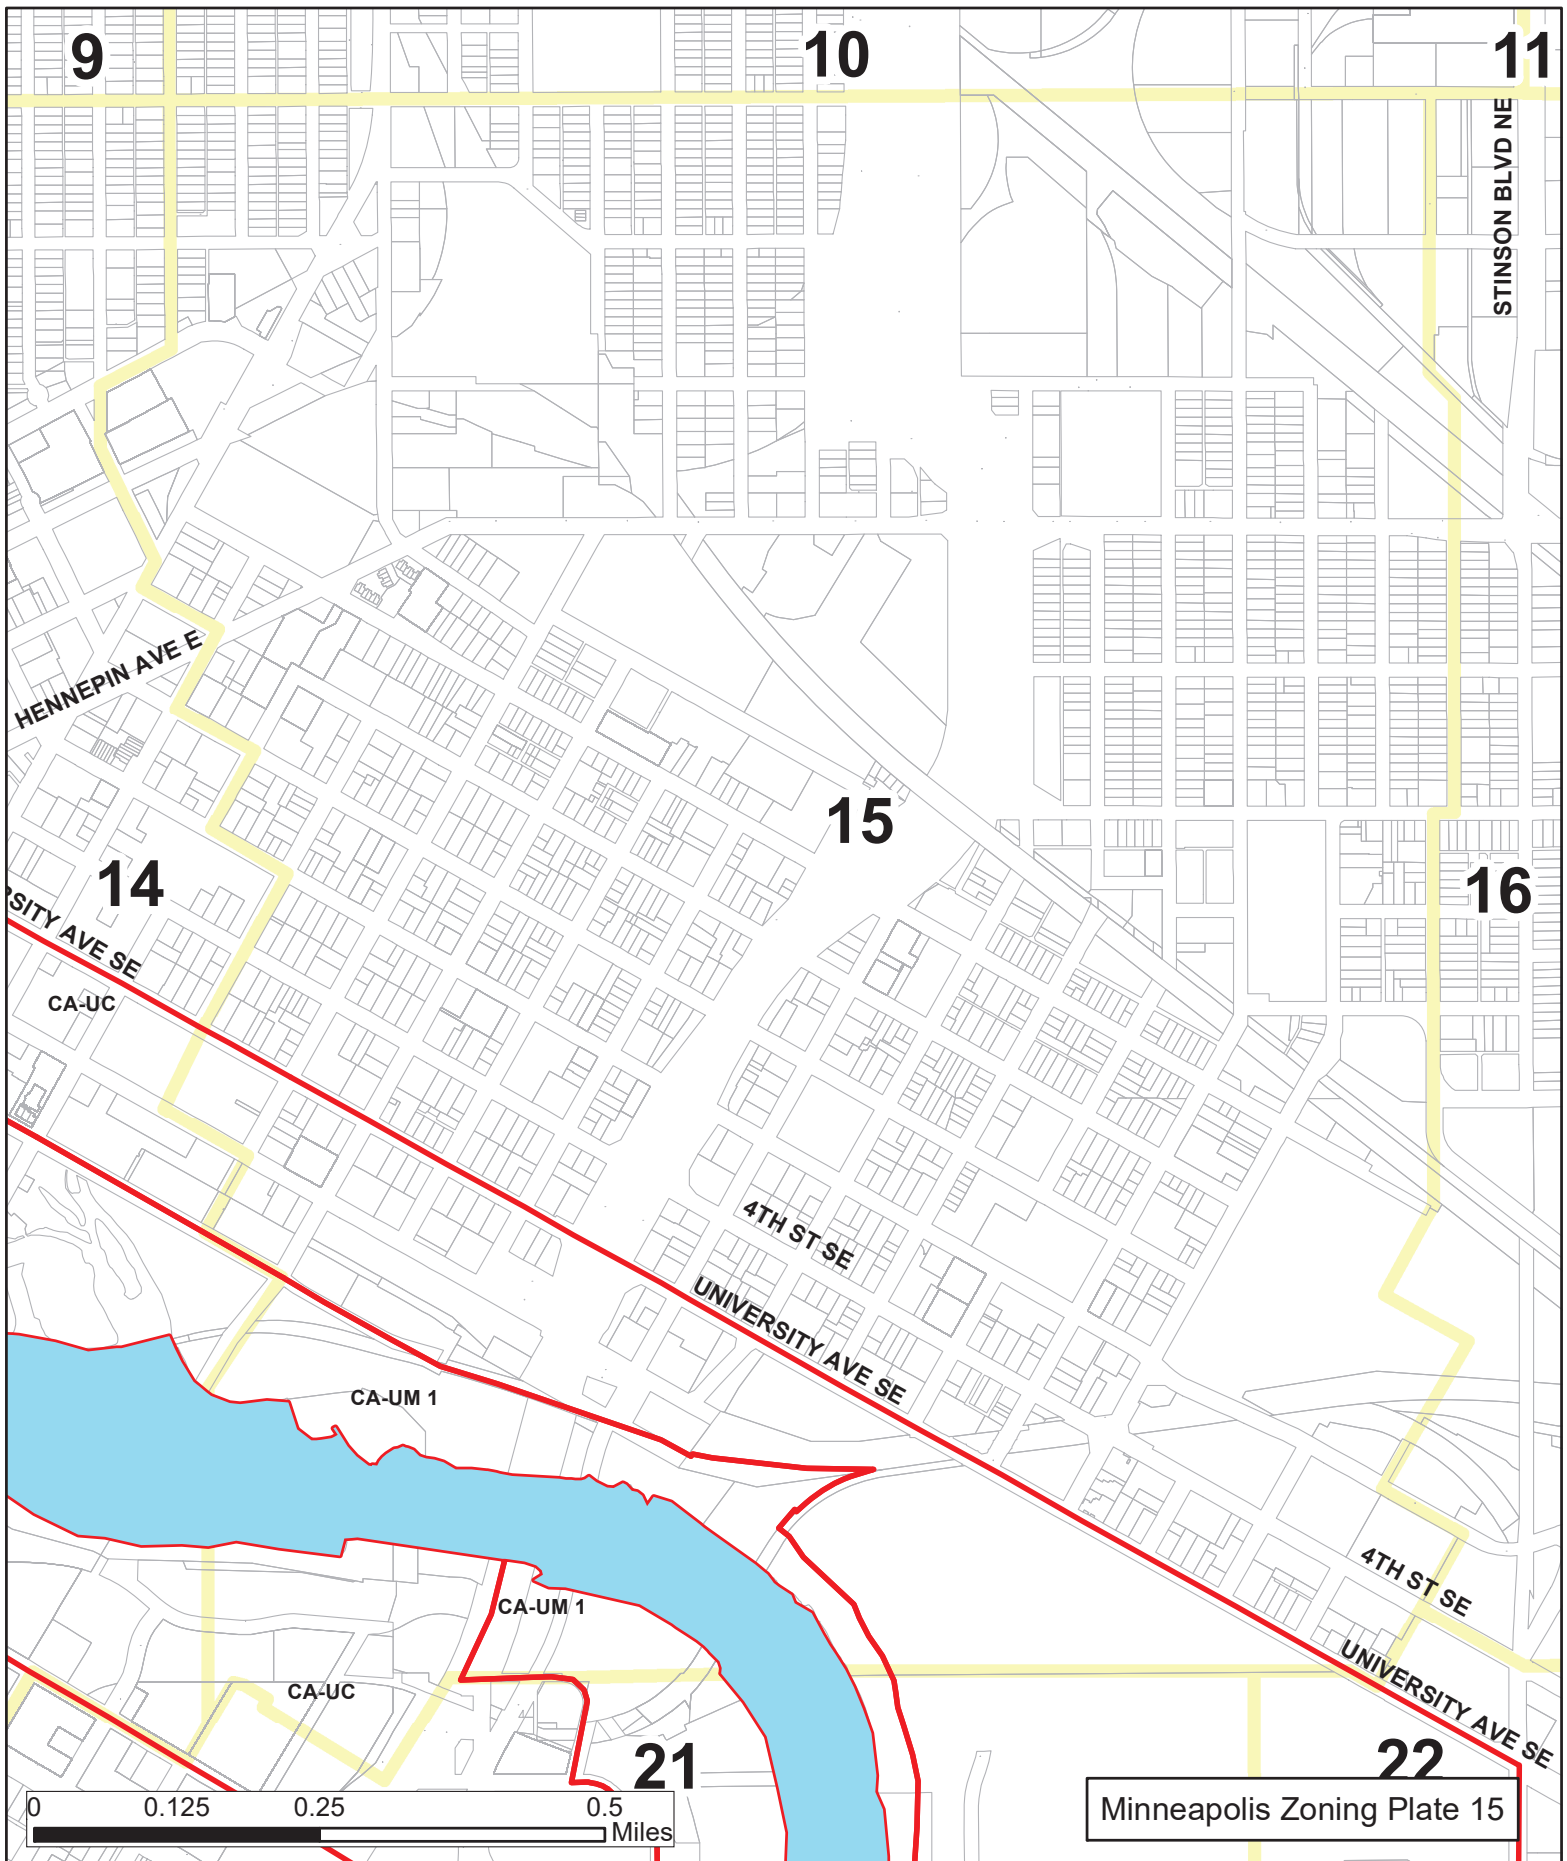

Mississippi River Corridor Critical Area Zoning Plates

Minneapolis Zoning Plate 15

 Mississippi River Corridor Critical Area Zoning Boundary

 Zoning Plate

 Parcels

 City Limits