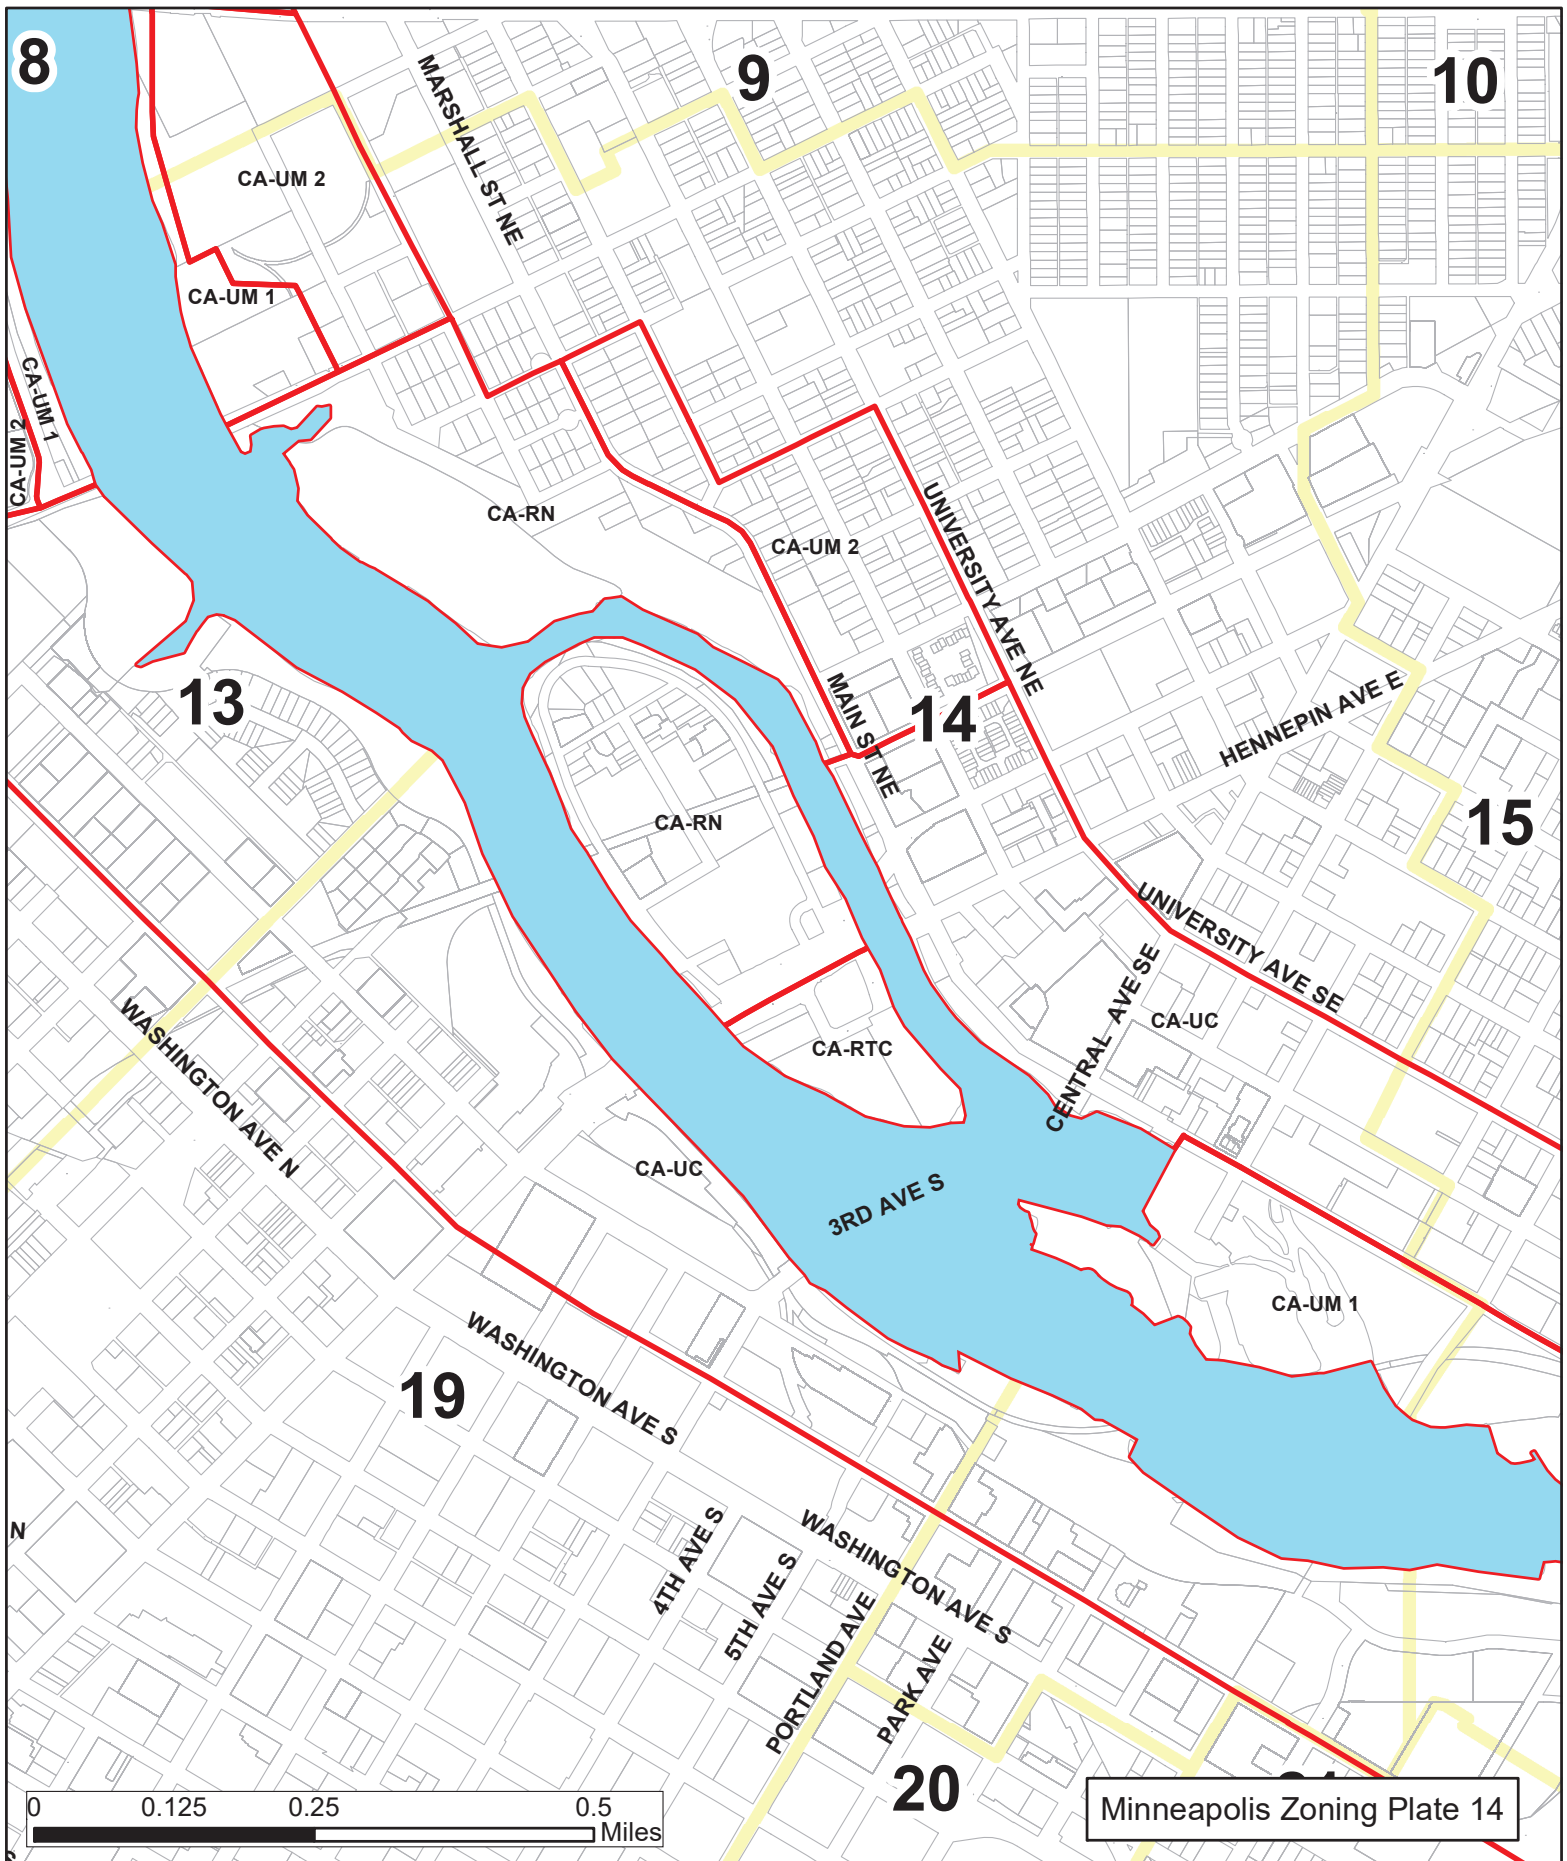

# Mississippi River Corridor Critical Area Zoning Plates

 Mississippi River Corridor Critical Area Zoning Boundary

 Zoning Plate

 Parcels

 City Limits