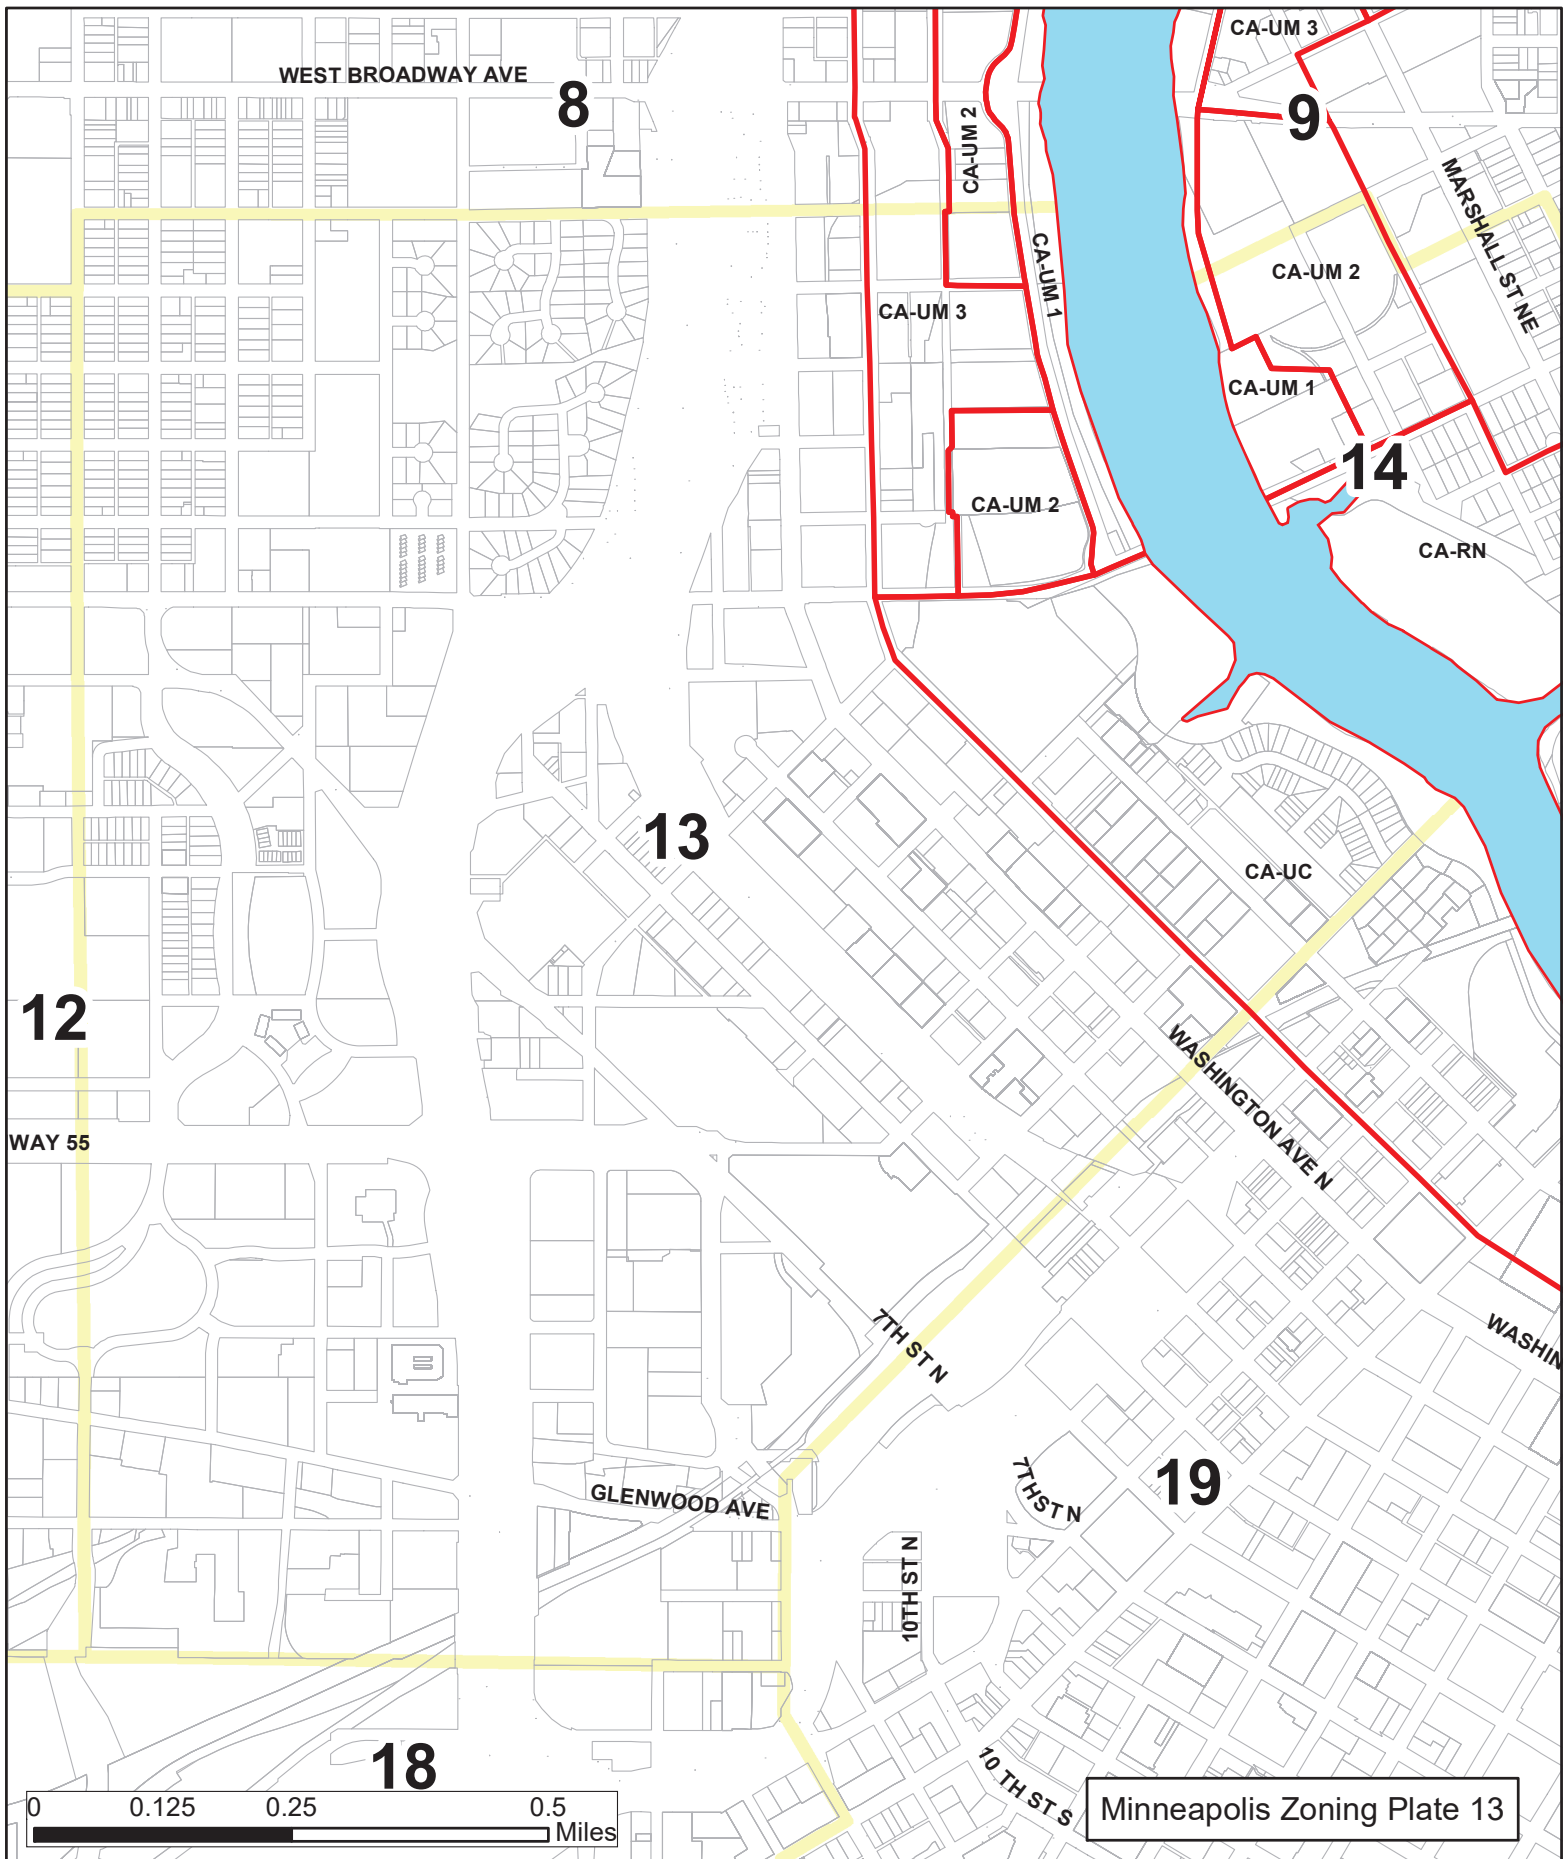

Mississippi River Corridor Critical Area Zoning Plates

Minneapolis Zoning Plate 13

Mississippi River Corridor Critical Area Zoning Boundary

Zoning Plate

Parcels

City Limits