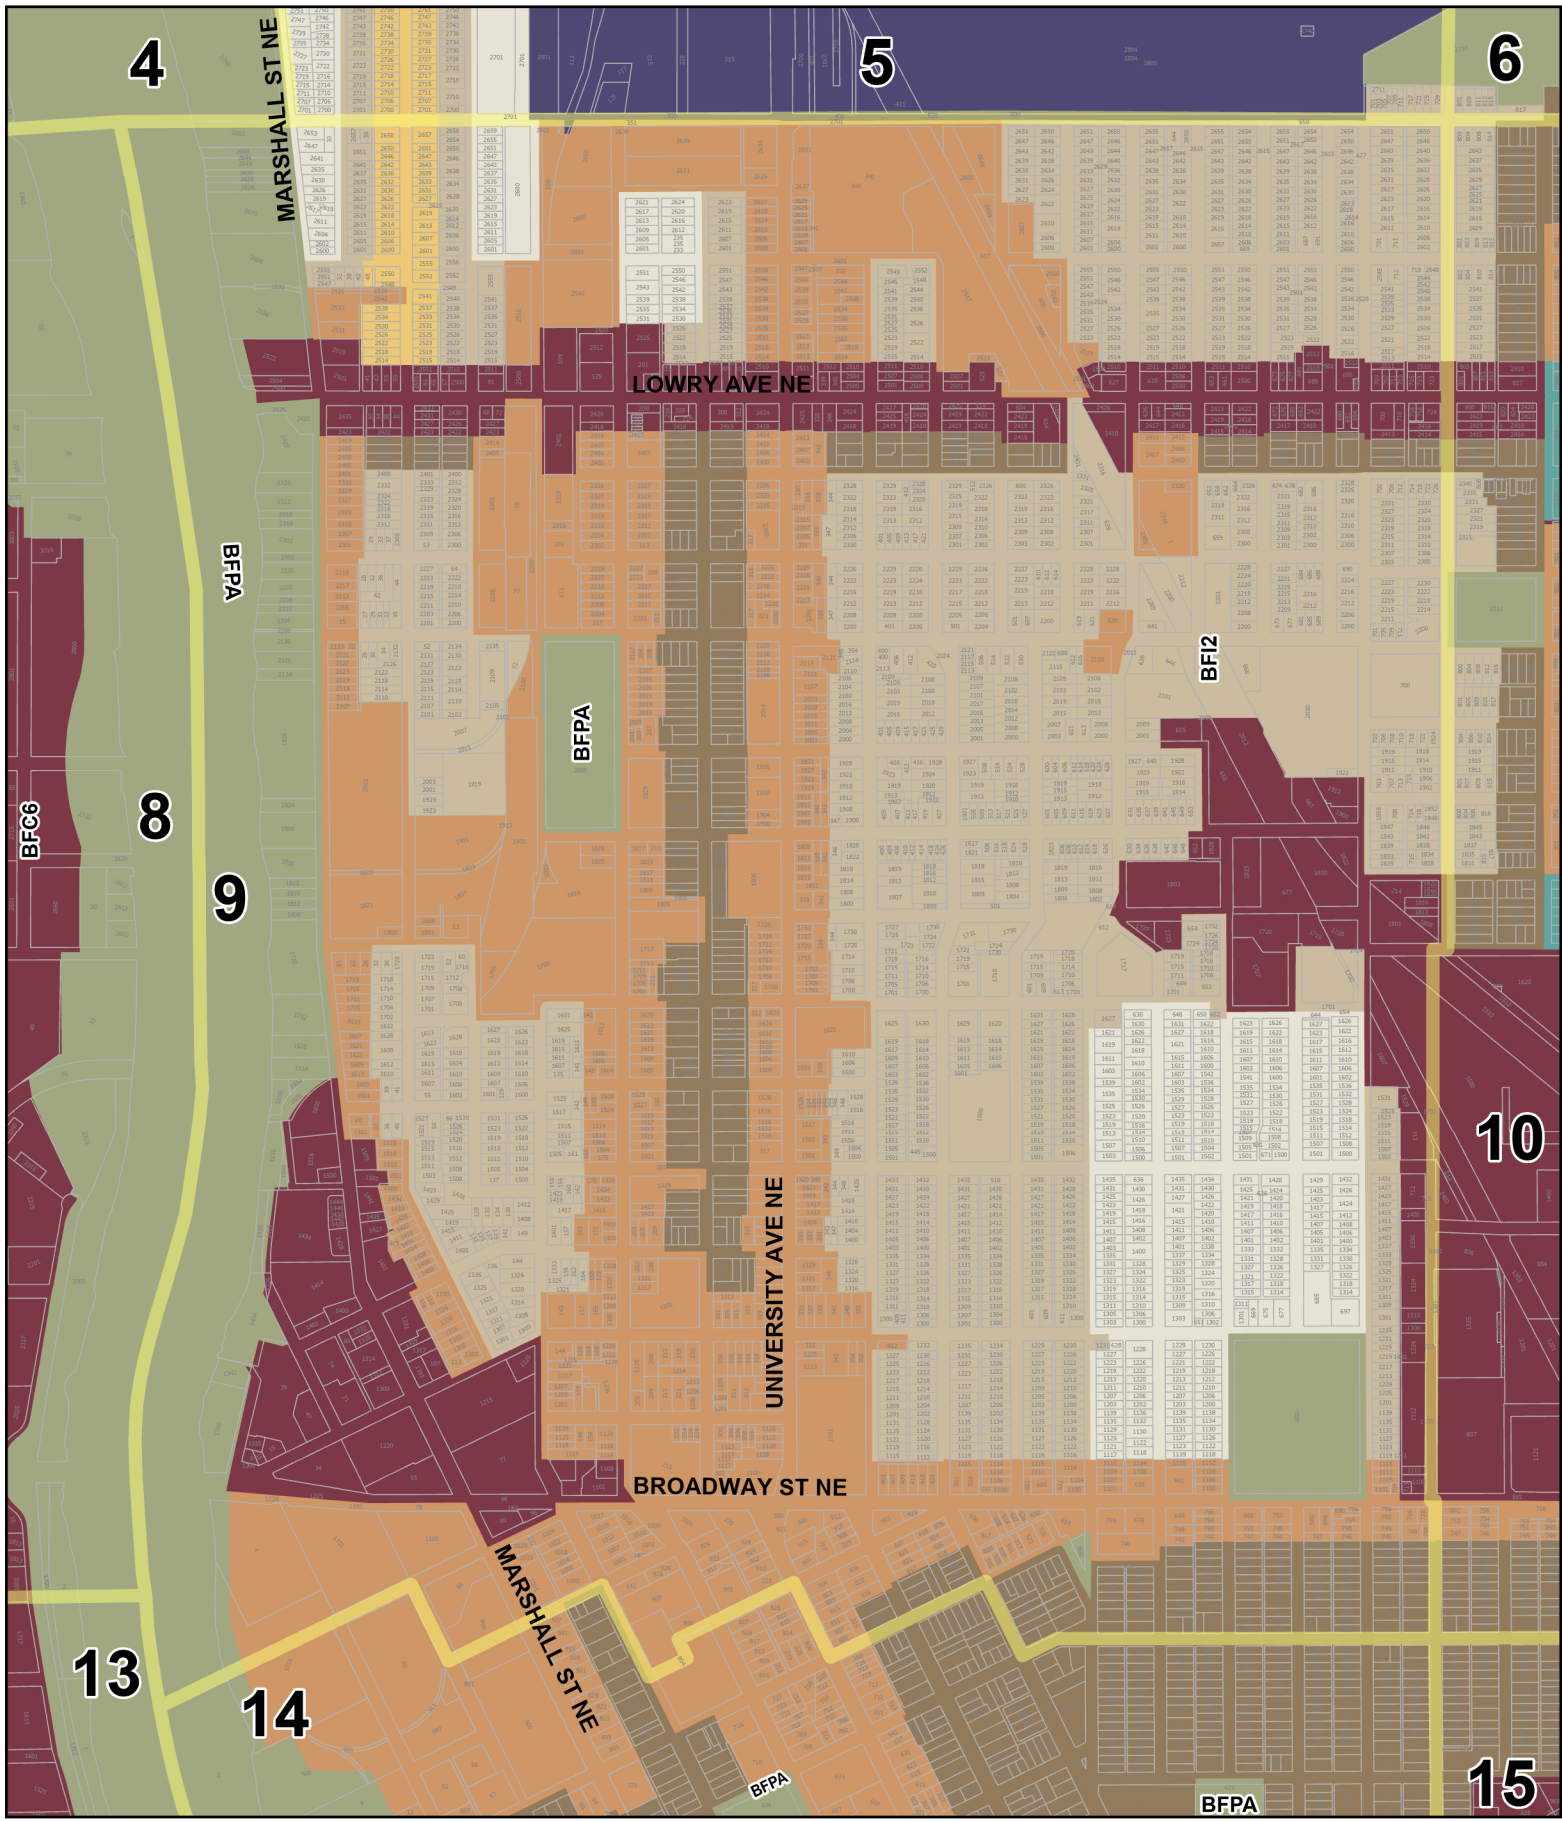

# Built Form Overlay Zoning Plates

0 0.13 0.25 0.5 Miles Effective date - July 1, 2023 Minneapolis Zoning Plate: 9

|              |                 |                 |                  |                  |            |
|--------------|-----------------|-----------------|------------------|------------------|------------|
| Zoning Plate | BFI1 Interior 1 | BFC3 Corridor 3 | BFT10 Transit 10 | BFT30 Transit 30 | BFPA Parks |
| Parcels      | BFI2 Interior 2 | BFC4 Corridor 4 | BFT15 Transit 15 | BFC50 Core 50    |            |
| City Limits  | BFI3 Interior 3 | BFC6 Corridor 6 | BFT20 Transit 20 | BFPR Production  |            |