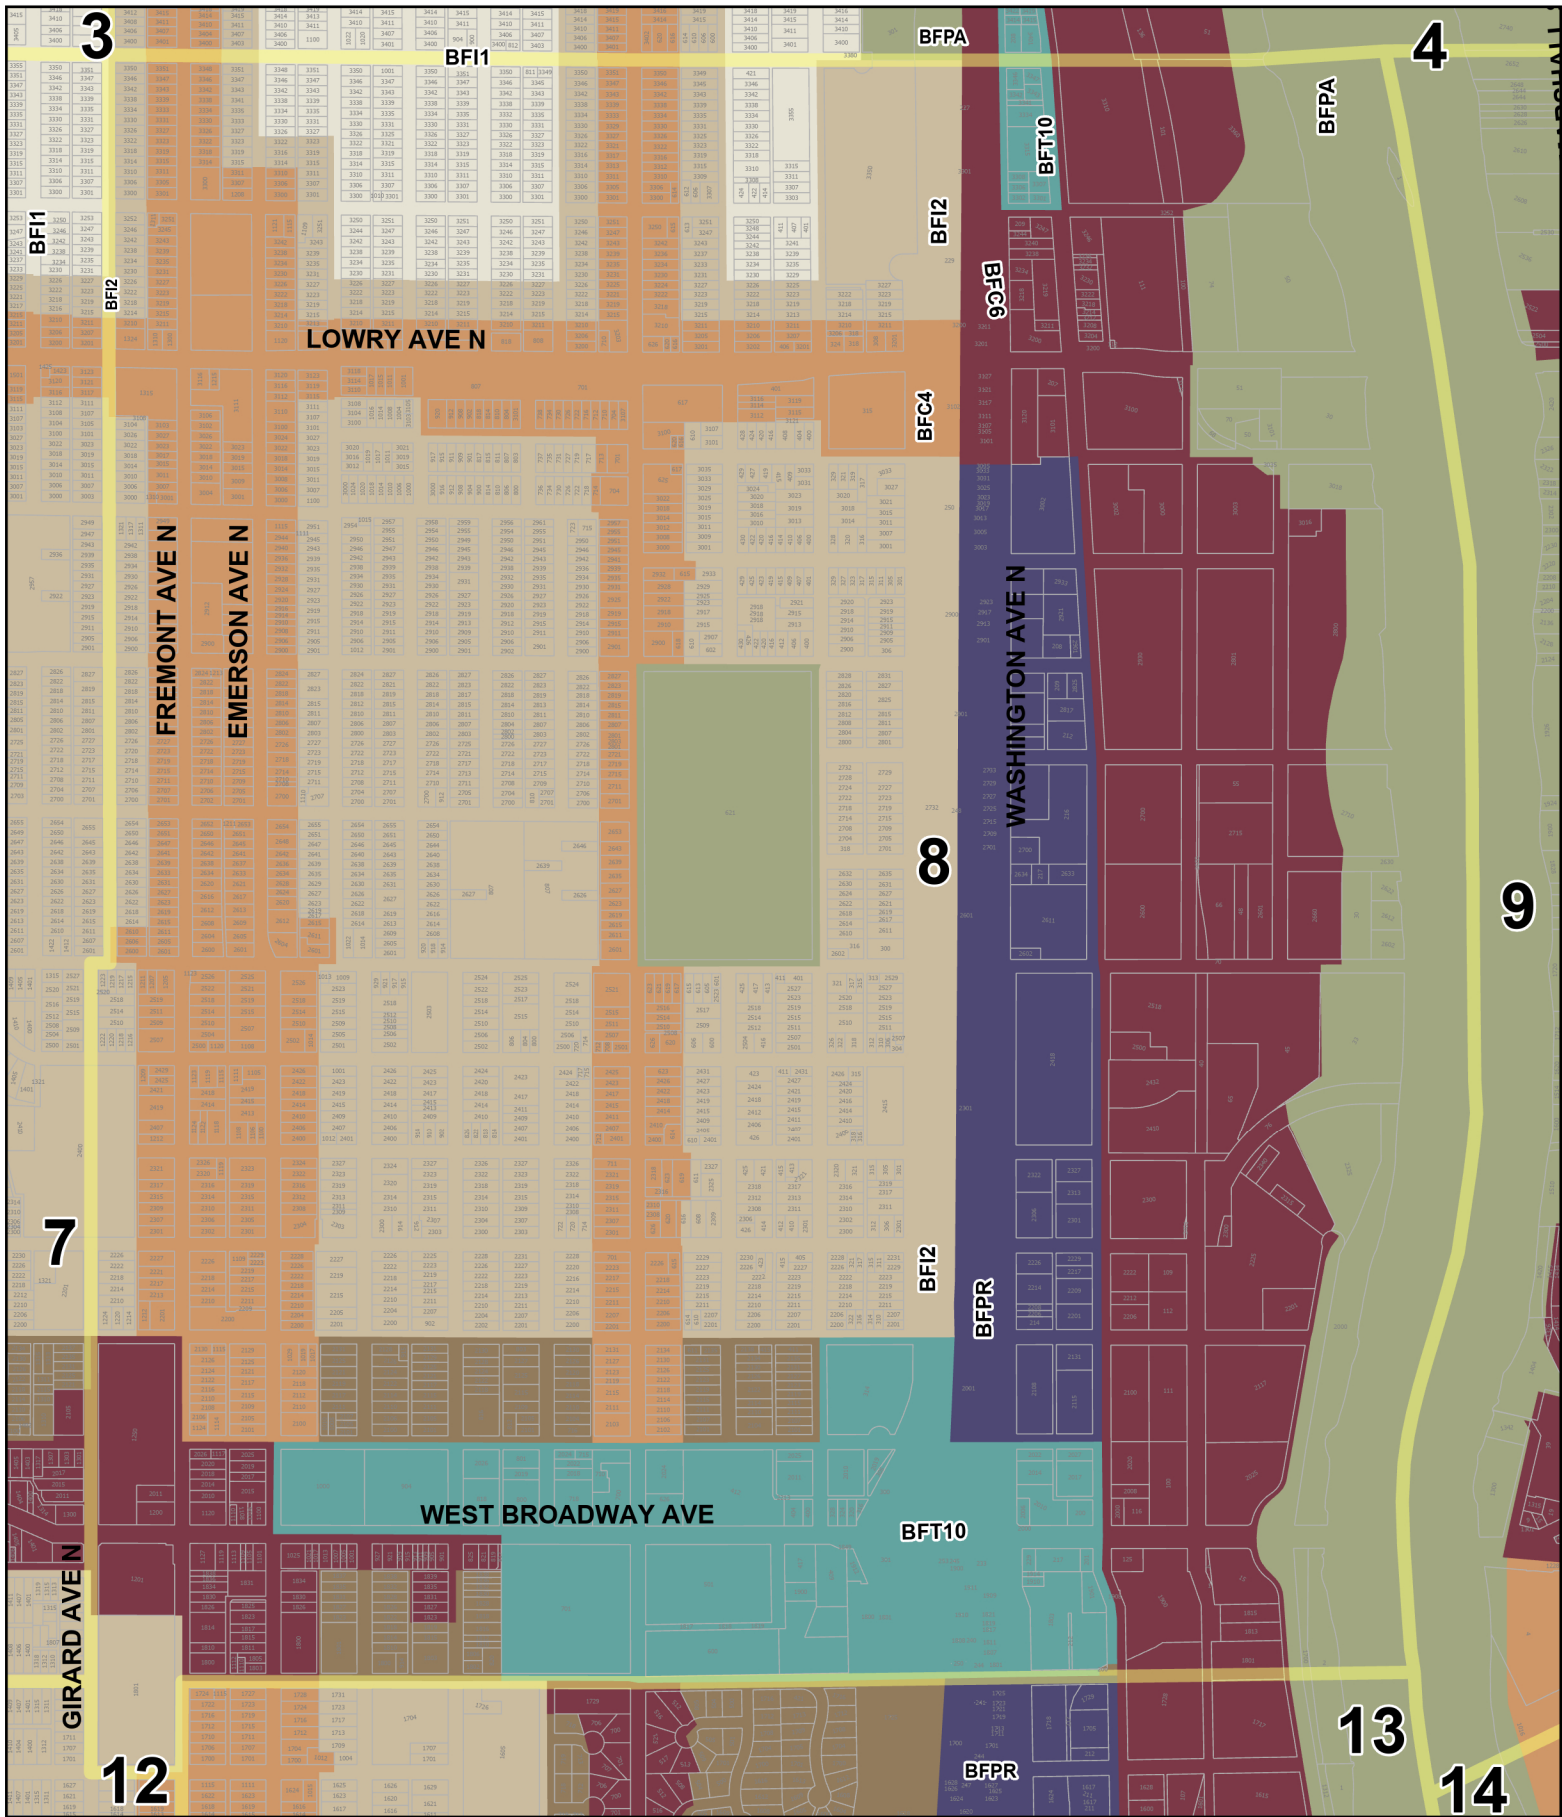

Built Form Overlay Zoning Plates

Effective date - July 1, 2023 Minneapolis Zoning Plate: 8

Zoning Plate	BF11 Interior 1	BFC3 Corridor 3	BFT10 Transit 10	BFT30 Transit 30	BFPA Parks
Parcels	BF12 Interior 2	BFC4 Corridor 4	BFT15 Transit 15	BFC50 Core 50	
City Limits	BF13 Interior 3	BFC6 Corridor 6	BFT20 Transit 20	BFPR Production	